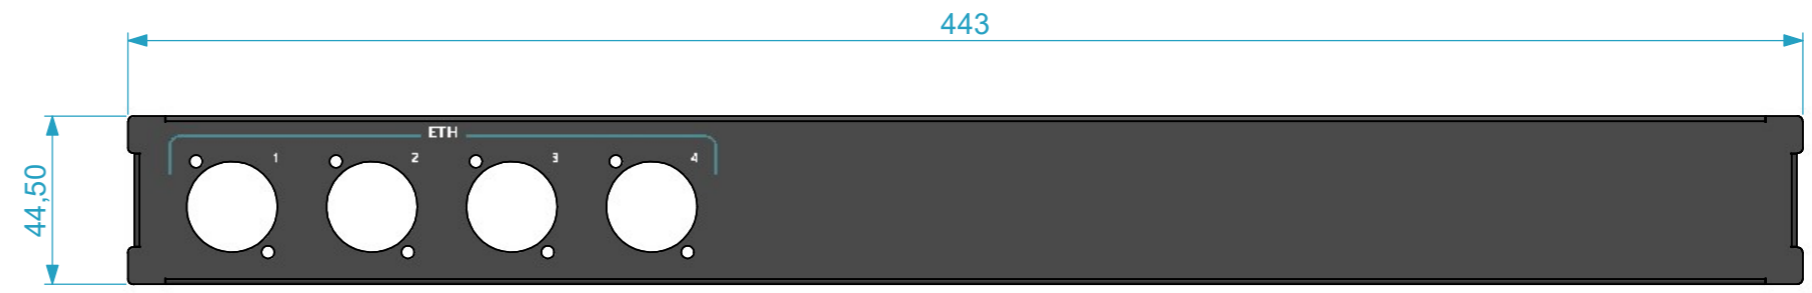

Dimensions		
Width	Depth	Height
443	12	44,50
<b>Weight</b>	Approx. 0.08 Kg	

UV imprints features included

MB1910 Shaped Rack panel, 1U.  
Epóxi-Polièster RAL 905,  
electrostatic paint, fine texture.

D-Size for the  
appliance of XLR  
cable connectors

General External Dimensions	
W	Width
D	Depth
H	Height

Name	alvaro.santos	
Date	17/04/2024	
Reference	MB1910.1UTD04.ETH	
Scale	1:2	units in mm
	DO NOT SCALE	general tolerance 0.8mm
Painel Trás MB1910 1U, com impressão (ETH)		