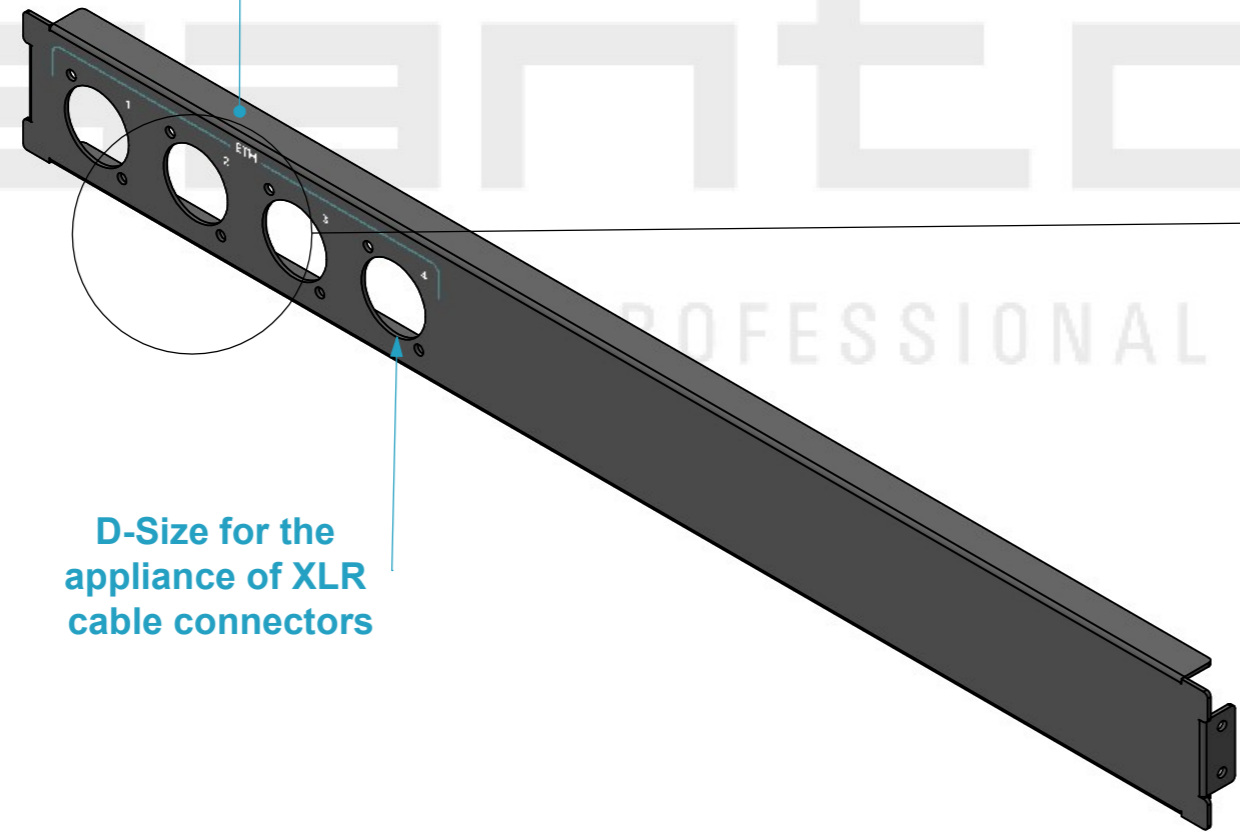

Dimensions		
Width	Depth	Height
443	12	44,50
<b>Weight</b>	Approx. 0.08 Kg	

UV imprints features included

MB1910 Shaped Rack panel, 1U.  
Epóxi-Polièster RAL 905,  
electrostatic paint, fine texture.

D-Size for the  
appliance of XLR  
cable connectors

General External Dimensions	
W	Width
D	Depth
H	Height

Name	alvaro.santos	
Date	17/04/2024	
Reference	MB1910.1UTD04.ETH	
Scale	1:2	units in mm
	DO NOT SCALE	general tolerance 0.8mm
Painel Trás MB1910 1U, com impressão (ETH)		