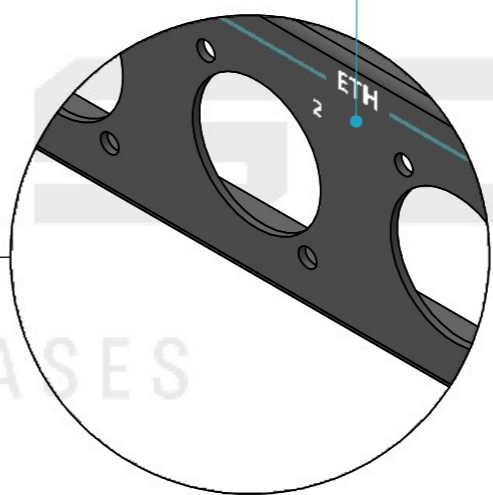

Dimensions		
Width	Depth	Height
443	12	44,50
<b>Weight</b>	Approx. 0.08 Kg	

UV imprints features included

MB1910 Shaped Rack panel, 1U.  
Epóxi-Polièster RAL 905,  
electrostatic paint, fine texture.

D-Size for the  
appliance of XLR  
cable connectors

General External Dimensions	
W	Width
D	Depth
H	Height

Name	alvaro.santos	
Date	17/04/2024	
Reference	MB1910.1UTD04.ETH	
Scale	1:2	units in mm
	DO NOT SCALE	general tolerance 0.8mm
Painel Trás MB1910 1U, com impressão (ETH)		