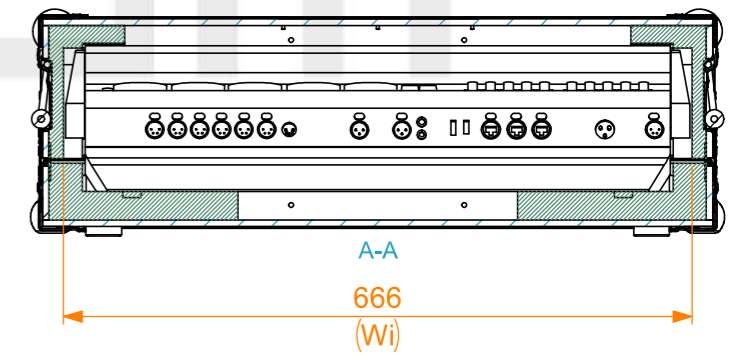

Equipment	grandMA3 compact	
Width	Depth	Height
661	429	160
Weight	Approx. 16 Kg	
Internal Dimensions		
Width	Depth	Height
666	427	157
FC Weight	Approx. 10.1 Kg	
Wall Thickness	7mm	

Rubber feet

General External Dimensions	
W	Width
D	Depth
H	Height
Usable Inner Dimensions	
Wi	Inside Width
Di	Inside Depth
Hi	Inside Height

Name	Date
Drawn by catarina.silva	18/09/2024
Reference	M12B.MALMA3C
Scale	1:8
units in mm	general tolerance 0,8mm
DO NOT SCALE	
Flight case LW, GrandMA3 Compact	

This drawing must not be copied or disclosed without consent of the owner