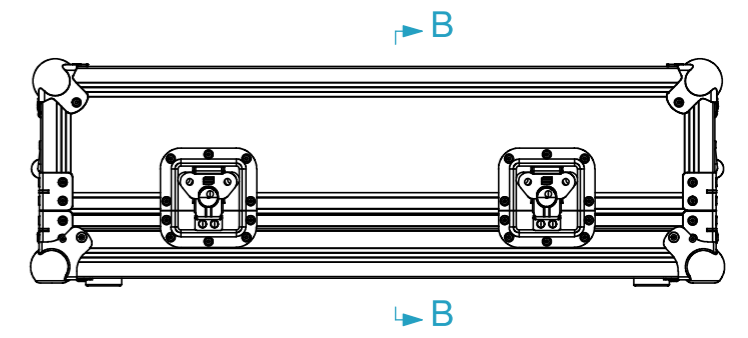

Equipment	grandMA3 compact	
Width	Depth	Height
661	429	160
Weight	Approx. 16 Kg	
Internal Dimensions		
Width	Depth	Height
666	427	157
FC Weight	Approx. 10.1 Kg	
Wall Thickness	7mm	

Rubber feet

General External Dimensions	
W	Width
D	Depth
H	Height
Usable Inner Dimensions	
Wi	Inside Width
Di	Inside Depth
Hi	Inside Height

Name	Date
Drawn by catarina.silva	18/09/2024
Reference	M12B.MALMA3C
Scale	1:8
units in mm	general tolerance 0,8mm
DO NOT SCALE	
Flight case LW, GrandMA3 Compact	

This drawing must not be copied or disclosed without consent of the owner