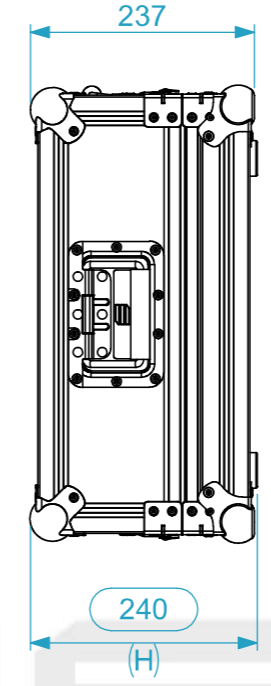

Equipment	grandMA3 compact	
Width	Depth	Height
661	429	160
Weight	Approx. 16 Kg	
Internal Dimensions		
Width	Depth	Height
666	427	157
FC Weight	Approx. 10.1 Kg	
Wall Thickness	7mm	

Rubber feet

General External Dimensions	
W	Width
D	Depth
H	Height
Usable Inner Dimensions	
Wi	Inside Width
Di	Inside Depth
Hi	Inside Height

Name	Date
Drawn by catarina.silva	18/09/2024
Reference	M12B.MALMA3C
Scale	1:8
units in mm	general tolerance 0,8mm
DO NOT SCALE	
Flight case LW, GrandMA3 Compact	

This drawing must not be copied or disclosed without consent of the owner