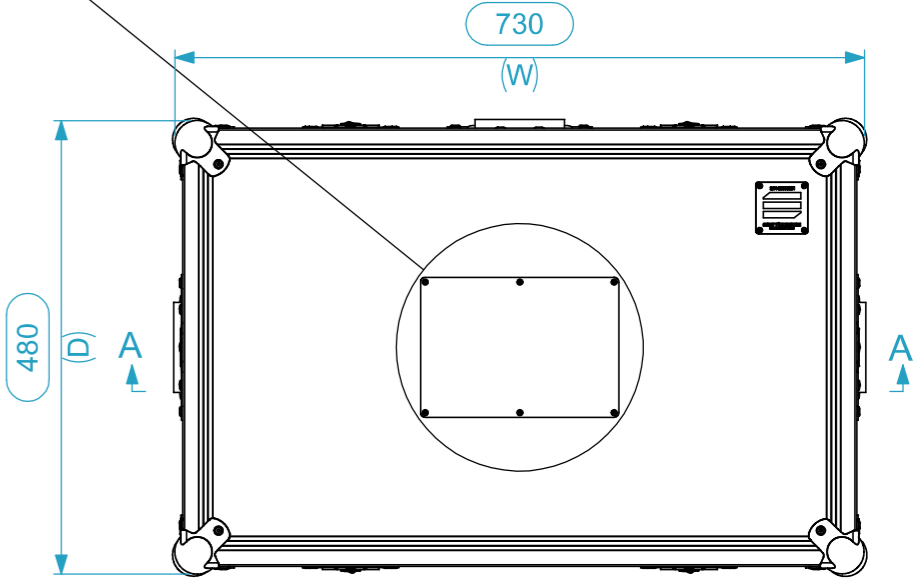

Equipment	grandMA3 compact	
Width	Depth	Height
661	429	160
Weight	Approx. 16 Kg	
Internal Dimensions		
Width	Depth	Height
666	427	157
FC Weight	Approx. 10.1 Kg	
Wall Thickness	7mm	

Rubber feet

General External Dimensions	
W	Width
D	Depth
H	Height
Usable Inner Dimensions	
Wi	Inside Width
Di	Inside Depth
Hi	Inside Height

Name	Date
Drawn by catarina.silva	18/09/2024
Reference	M12B.MALMA3C
Scale	1:8
units in mm	general tolerance 0,8mm
DO NOT SCALE	
Flight case LW, GrandMA3 Compact	

This drawing must not be copied or disclosed without consent of the owner