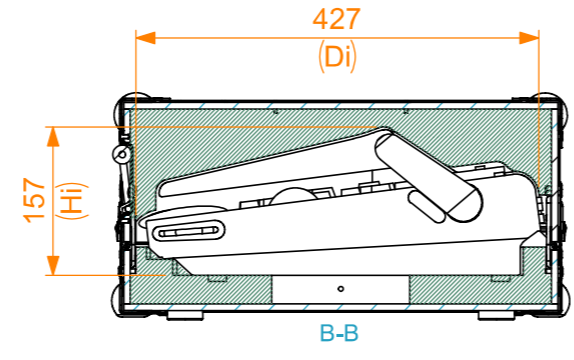

Equipment	grandMA3 compact	
Width	Depth	Height
661	429	160
Weight	Approx. 16 Kg	
Internal Dimensions		
Width	Depth	Height
666	427	157
FC Weight	Approx. 10.1 Kg	
Wall Thickness	7mm	

Rubber feet

General External Dimensions	
W	Width
D	Depth
H	Height
Usable Inner Dimensions	
Wi	Inside Width
Di	Inside Depth
Hi	Inside Height

Name	Date
Drawn by catarina.silva	18/09/2024
Reference	M12B.MALMA3C
Scale	1:8
units in mm	general tolerance 0,8mm
DO NOT SCALE	
Flight case LW, GrandMA3 Compact	

This drawing must not be copied or disclosed without consent of the owner