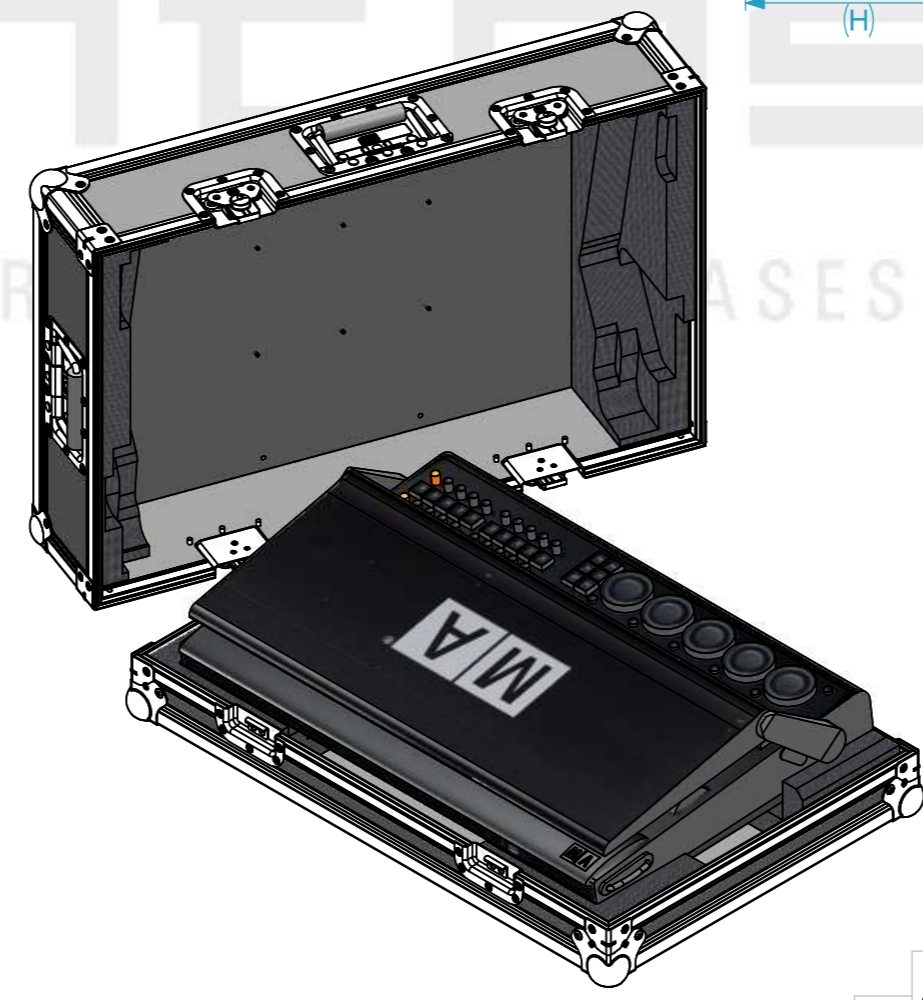

Equipment	grandMA3 compact	
Width	Depth	Height
661	429	160
Weight	Approx. 16 Kg	
Internal Dimensions		
Width	Depth	Height
666	427	157
FC Weight	Approx. 10.1 Kg	
Wall Thickness	7mm	

Rubber feet

General External Dimensions	
W	Width
D	Depth
H	Height
Usable Inner Dimensions	
Wi	Inside Width
Di	Inside Depth
Hi	Inside Height

Name	Date
Drawn by catarina.silva	18/09/2024
Reference	M12B.MALMA3C
Scale	1:8
units in mm	general tolerance 0,8mm
DO NOT SCALE	
Flight case LW, GrandMA3 Compact	

This drawing must not be copied or disclosed without consent of the owner