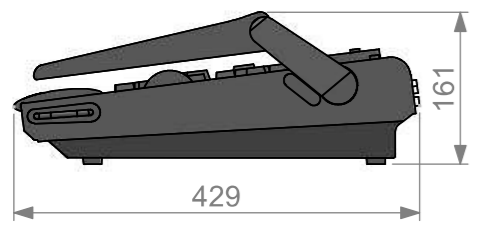

Equipment	grandMA3 compact	
Width	Depth	Height
661	429	160
Weight	Approx. 16 Kg	
Internal Dimensions		
Width	Depth	Height
666	427	157
FC Weight	Approx. 10.1 Kg	
Wall Thickness	7mm	

Rubber feet

General External Dimensions	
W	Width
D	Depth
H	Height
Usable Inner Dimensions	
Wi	Inside Width
Di	Inside Depth
Hi	Inside Height

Name	Date
Drawn by catarina.silva	18/09/2024
Reference	M12B.MALMA3C
Scale	1:8
units in mm	general tolerance 0,8mm
DO NOT SCALE	
Flight case LW, GrandMA3 Compact	

This drawing must not be copied or disclosed without consent of the owner