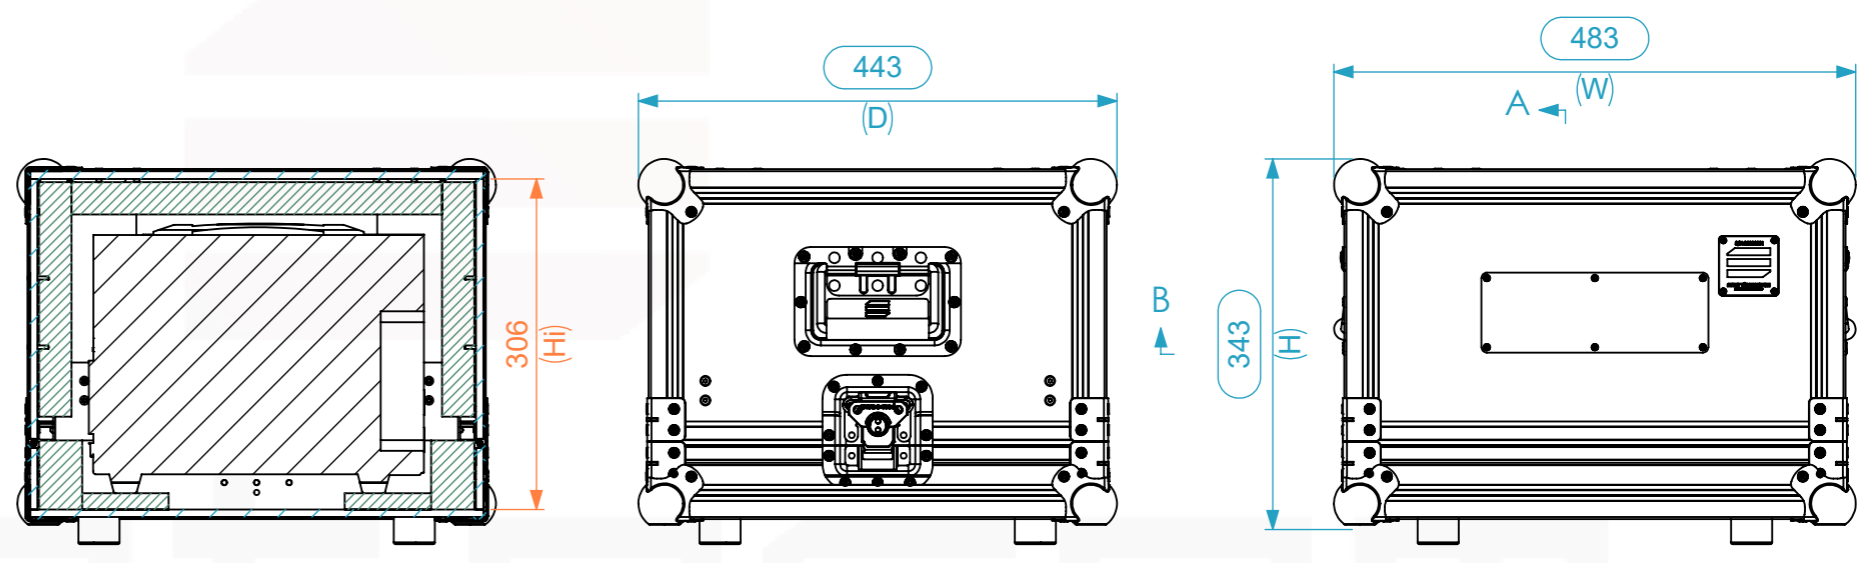

Equipment		CHAUVET AmHaze Eco	
Width	Depth	Height	
403	310	256	
Weight	Approx. Kg		
Internal Dimensions			
Width	Depth	Height	
288	476	446	
Weight	Approx. 8.56Kg		
Wall Thickness		7mm	

A-A
SCALE 1:7

A-A
SCALE 1:7

B-B
SCALE 1:7

General External Dimensions		Usable Inner Dimensions (UID)	
W	Width	Wi	Inside Width
D	Depth	Di	Inside Depth
H	Height	Hi	Inside Height

Name	Date
Drawn by	09/06/2026
Reference	M12B.CHVAHE
Scale	1:10
units in mm	general tolerance 0.8mm
DO NOT SCALE	
1st Angle projection	Flight Case, CHAUVET AmHaze Eco CHAUVET AmHaze Eco