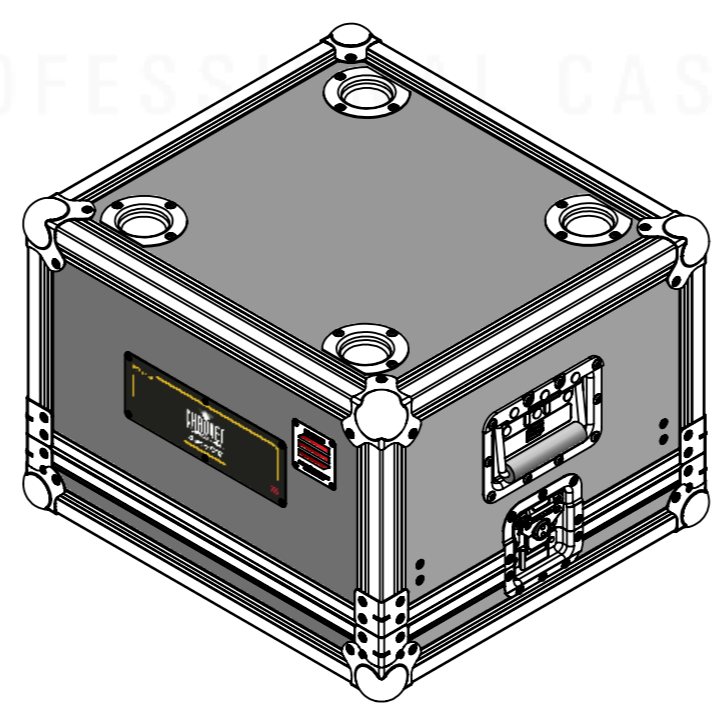

Equipment		CHAUVET AmHaze Eco	
Width	Depth	Height	
403	310	256	
Weight	Approx. Kg		
Internal Dimensions			
Width	Depth	Height	
288	476	446	
Weight	Approx. 8.56Kg		
Wall Thickness		7mm	

A-A
SCALE 1:7

A-A
SCALE 1:7

B-B
SCALE 1:7

General External Dimensions		Usable Inner Dimensions (UID)	
W	Width	Wi	Inside Width
D	Depth	Di	Inside Depth
H	Height	Hi	Inside Height

Name	Date
Drawn by	09/06/2026
Reference	M12B.CHVAHE
Scale	1:10
units in mm	general tolerance 0.8mm
DO NOT SCALE	
1st Angle projection	Flight Case, CHAUVET AmHaze Eco CHAUVET AmHaze Eco