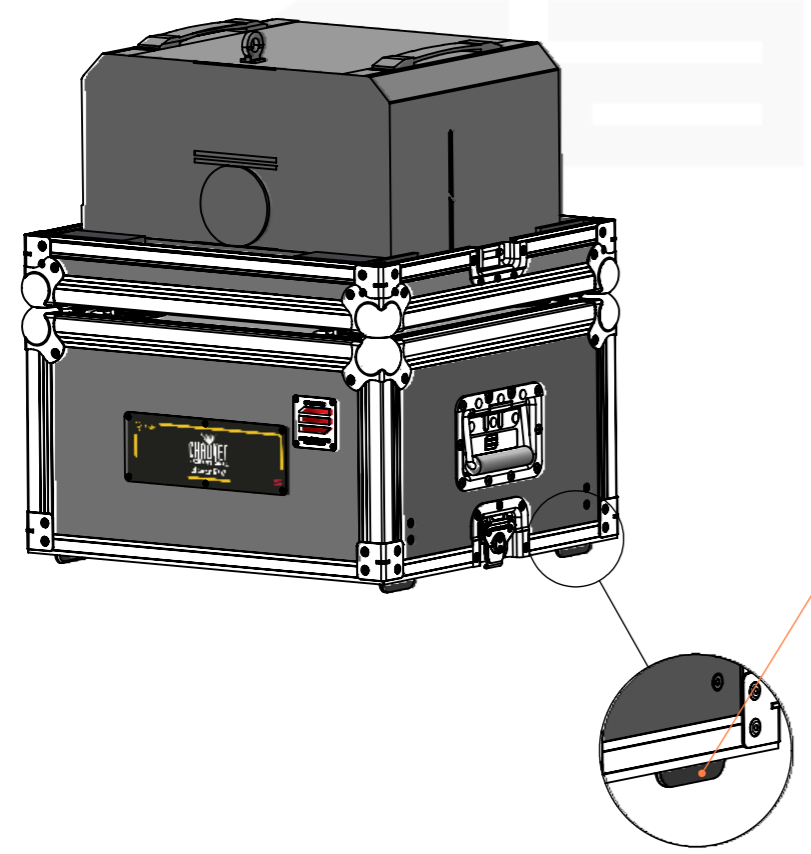

Equipment		CHAUVET AmHaze Eco	
Width	Depth	Height	
403	310	256	
Weight	Approx. Kg		
Internal Dimensions			
Width	Depth	Height	
288	476	446	
Weight	Approx. 8.56Kg		
Wall Thickness		7mm	

A-A
SCALE 1:7

A-A
SCALE 1:7

B-B
SCALE 1:7

General External Dimensions		Usable Inner Dimensions (UID)	
W	Width	Wi	Inside Width
D	Depth	Di	Inside Depth
H	Height	Hi	Inside Height

Name	Date
Drawn by	09/06/2026
Reference	M12B.CHVAHE
Scale	1:10
units in mm	general tolerance 0.8mm
DO NOT SCALE	
1st Angle projection	Flight Case, CHAUVET AmHaze Eco CHAUVET AmHaze Eco