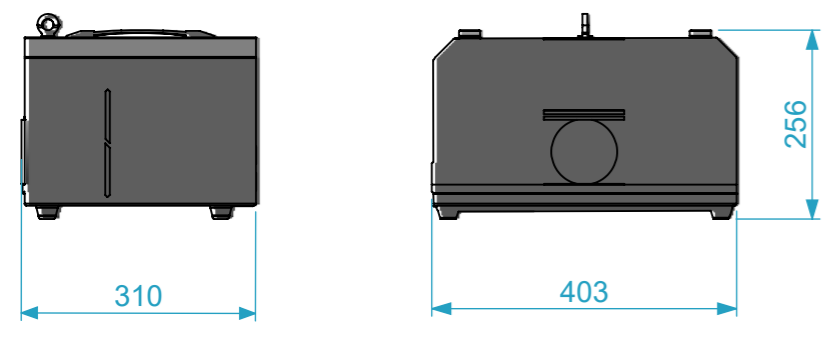

Equipment		CHAUVET AmHaze Eco	
Width	Depth	Height	
403	310	256	
Weight	Approx. Kg		
Internal Dimensions			
Width	Depth	Height	
288	476	446	
Weight	Approx. 8.56Kg		
Wall Thickness		7mm	

A-A
SCALE 1:7

A-A
SCALE 1:7

B-B
SCALE 1:7

General External Dimensions		Usable Inner Dimensions (UID)	
W	Width	Wi	Inside Width
D	Depth	Di	Inside Depth
H	Height	Hi	Inside Height

Name	Date
Drawn by	09/06/2026
Reference	M12B.CHVAHE
Scale	1:10
units in mm	general tolerance 0.8mm
DO NOT SCALE	
1st Angle projection	Flight Case, CHAUVET AmHaze Eco CHAUVET AmHaze Eco