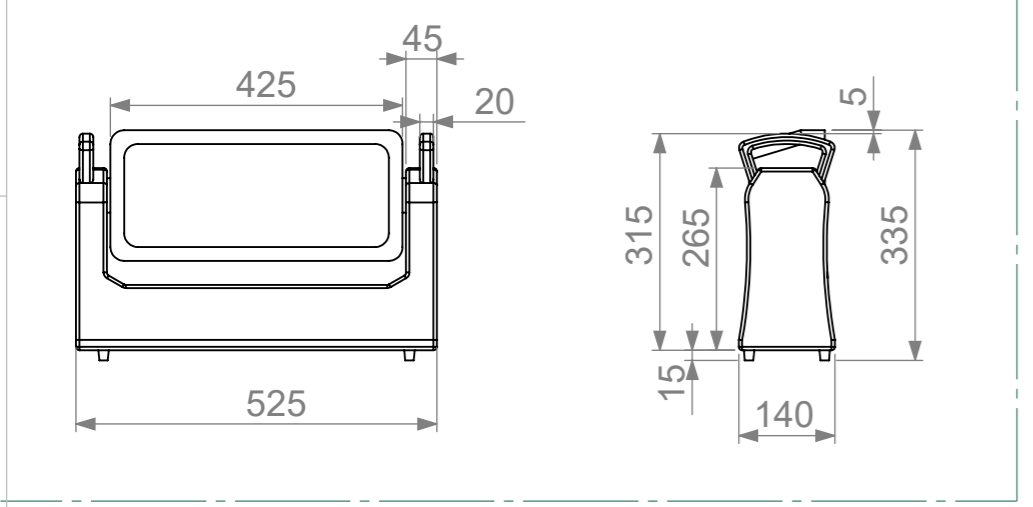

Equipment	EUROLITE LED IP Mega PIX Strobe 714 SWING	
Width	Depth	Height
525	140	335
Weight	Approx. 12.85 Kg	
Internal Dimensions		
Width	Depth	Height
530	143	310
Weight	Approx. 37.38 Kg	
Wall Thickness		10 mm

General External Dimensions	
W	Width
D	Depth
H	Height
Usable Inner Dimensions (UID)	
Wi	Inside Width
Di	Inside Depth
Hi	Inside Height

A3 This drawing must not be copied or disclosed without consent of the owner

Name	rita.monteiro	Date	08/06/2026
Reference	LSPW.ERLMP5714.04		
Scale	1:1	units in mm	general tolerance 0.8mm
1st Angle projection	Flight case PRO, 4x EUROLITE LED IP Mega PIX Strobe 714 SWIN		