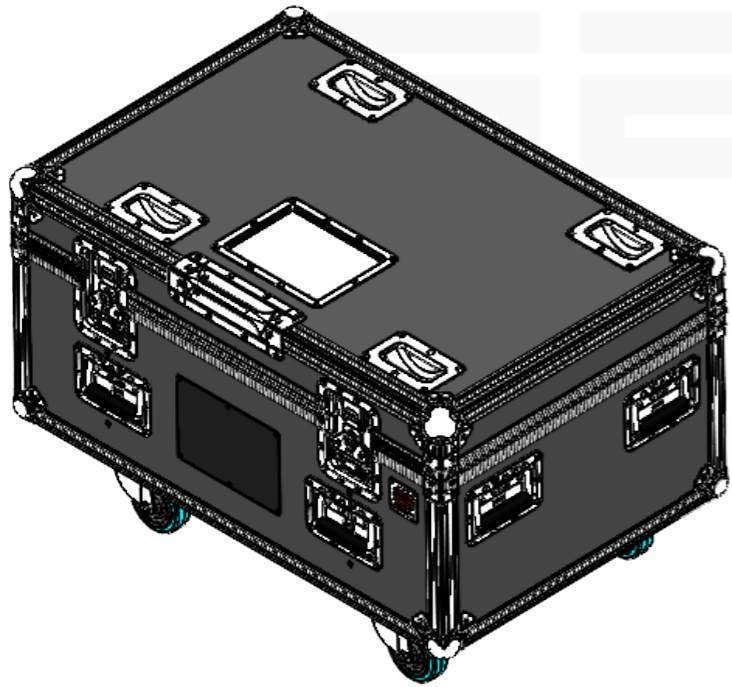

Equipment	EUROLITE LED IP Mega PIX Strobe 714 SWING	
Width	Depth	Height
525	140	335
Weight	Approx. 12.85 Kg	
Internal Dimensions		
Width	Depth	Height
530	143	310
Weight	Approx. 37.38 Kg	
Wall Thickness		10 mm

General External Dimensions	
W	Width
D	Depth
H	Height
Usable Inner Dimensions (UID)	
Wi	Inside Width
Di	Inside Depth
Hi	Inside Height

A3 This drawing must not be copied or disclosed without consent of the owner

Name	rita.monteiro	Date	08/06/2026
Reference	LSPW.ERLMP5714.04		
Scale	1:1	units in mm	general tolerance 0.8mm
1st Angle projection	Flight case PRO, 4x EUROLITE LED IP Mega PIX Strobe 714 SWIN		