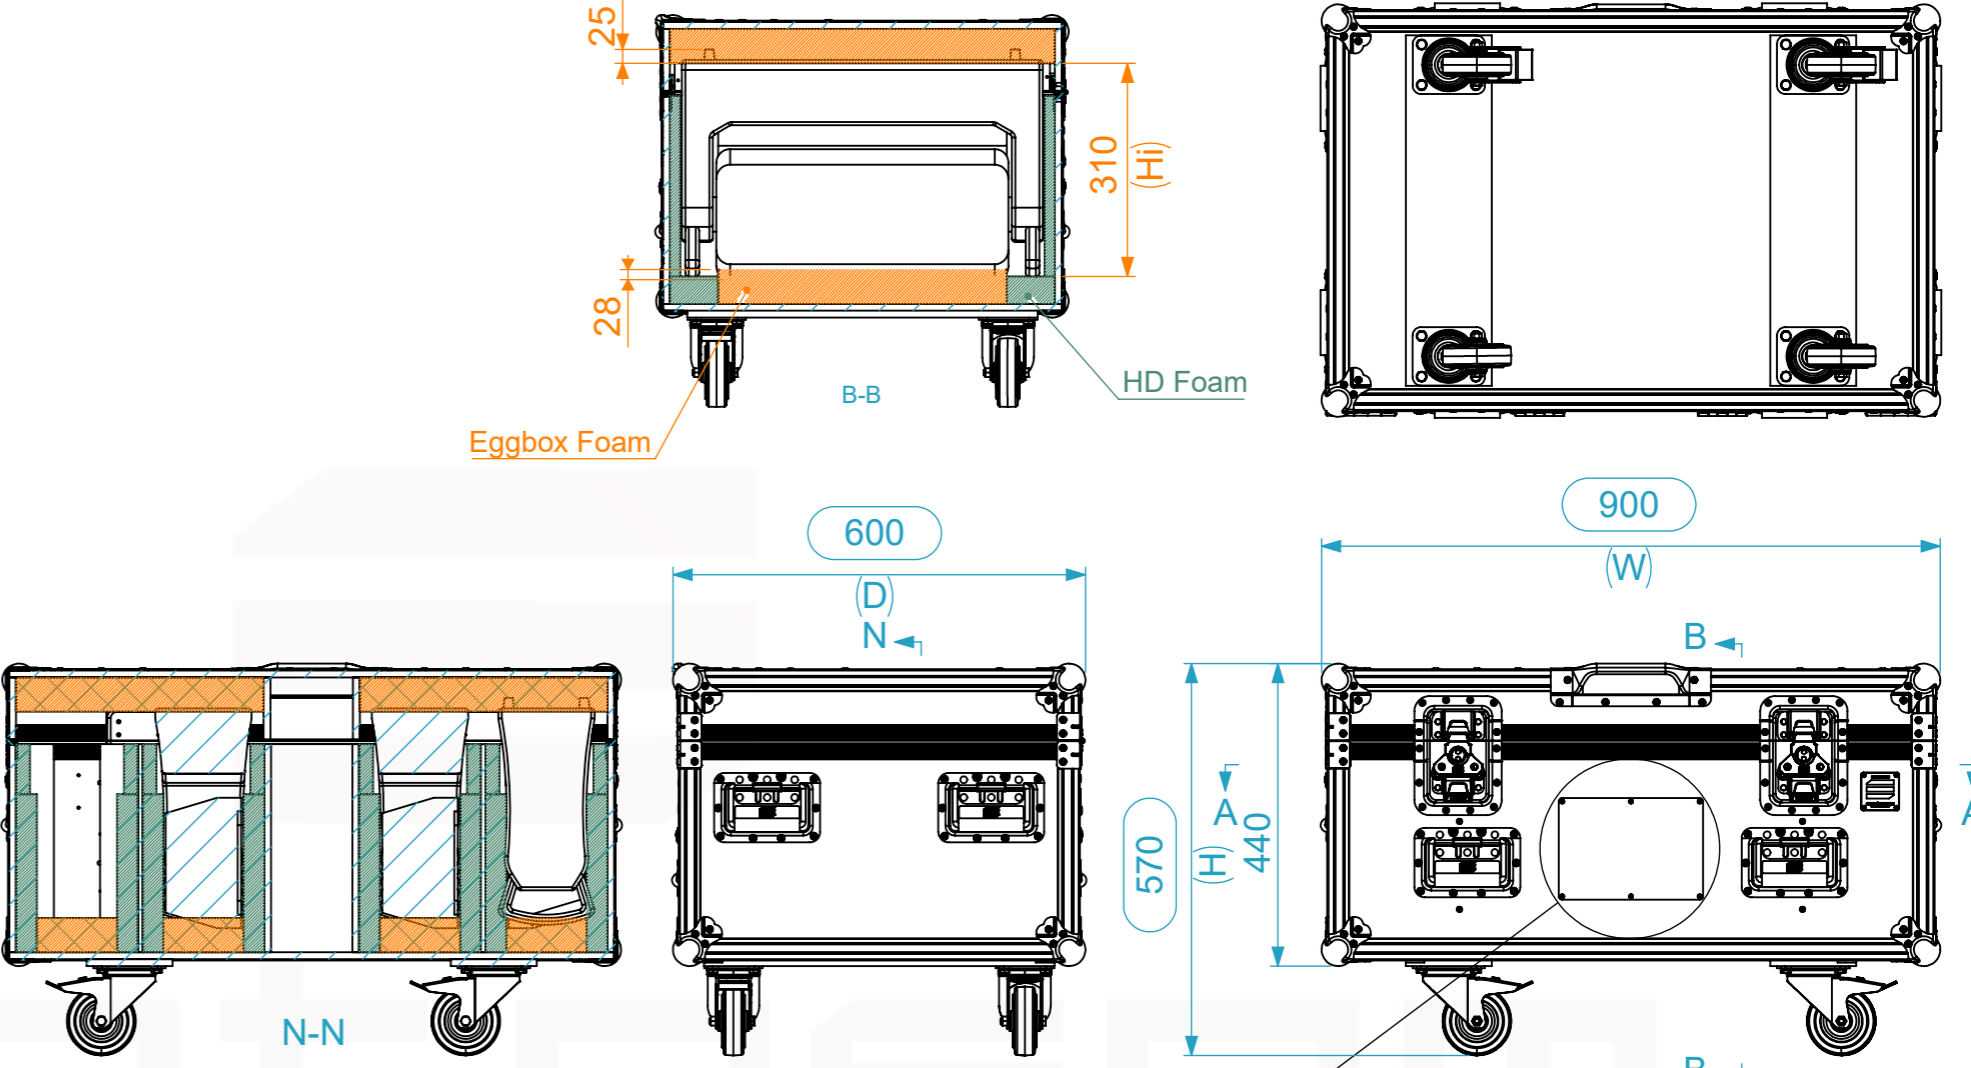

Equipment	EUROLITE LED IP Mega PIX Strobe 714 SWING	
Width	Depth	Height
525	140	335
Weight	Approx. 12.85 Kg	
Internal Dimensions		
Width	Depth	Height
530	143	310
Weight	Approx. 37.38 Kg	
Wall Thickness		10 mm

General External Dimensions	
W	Width
D	Depth
H	Height
Usable Inner Dimensions (UID)	
Wi	Inside Width
Di	Inside Depth
Hi	Inside Height

A3 This drawing must not be copied or disclosed without consent of the owner

Name	rita.monteiro	Date	08/06/2026
Reference	LSPW.ERLMP5714.04		
Scale	1:1	units in mm	general tolerance 0.8mm
1st Angle projection	Flight case PRO, 4x EUROLITE LED IP Mega PIX Strobe 714 SWIN		