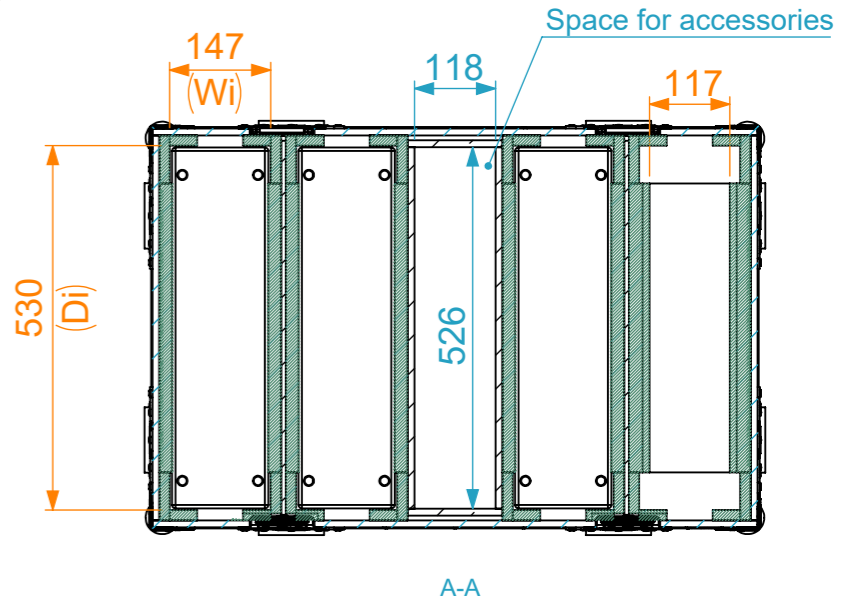

Equipment	EUROLITE LED IP Mega PIX Strobe 714 SWING	
Width	Depth	Height
525	140	335
Weight	Approx. 12.85 Kg	
Internal Dimensions		
Width	Depth	Height
530	143	310
Weight	Approx. 37.38 Kg	
Wall Thickness		10 mm

General External Dimensions	
W	Width
D	Depth
H	Height
Usable Inner Dimensions (UID)	
Wi	Inside Width
Di	Inside Depth
Hi	Inside Height

A3 This drawing must not be copied or disclosed without consent of the owner

Name	rita.monteiro	Date	08/06/2026
Reference	LSPW.ERLMP5714.04		
Scale	1:1	units in mm	general tolerance 0.8mm
1st Angle projection	Flight case PRO, 4x EUROLITE LED IP Mega PIX Strobe 714 SWIN		