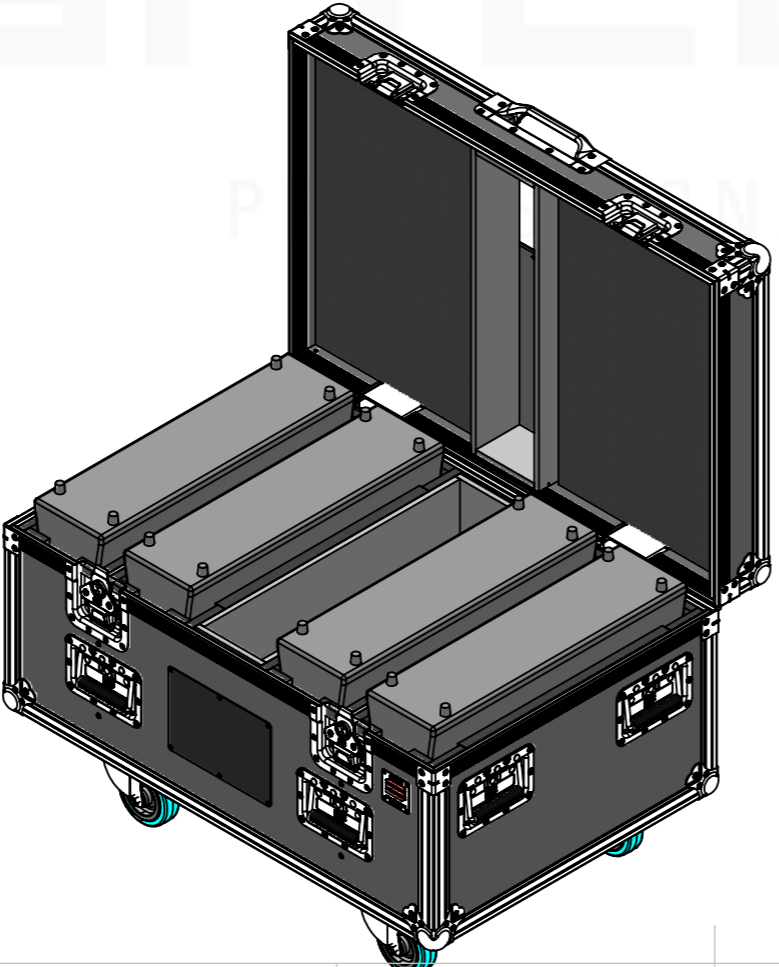

Equipment	EUROLITE LED IP Mega PIX Strobe 714 SWING	
Width	Depth	Height
525	140	335
Weight	Approx. 12.85 Kg	
Internal Dimensions		
Width	Depth	Height
530	143	310
Weight	Approx. 37.38 Kg	
Wall Thickness		10 mm

General External Dimensions	
W	Width
D	Depth
H	Height
Usable Inner Dimensions (UID)	
Wi	Inside Width
Di	Inside Depth
Hi	Inside Height

A3 This drawing must not be copied or disclosed without consent of the owner

Name	rita.monteiro	Date	08/06/2026
Reference	LSPW.ERLMP5714.04		
Scale	1:1	units in mm	general tolerance 0.8mm
1st Angle projection	Flight case PRO, 4x EUROLITE LED IP Mega PIX Strobe 714 SWIN		