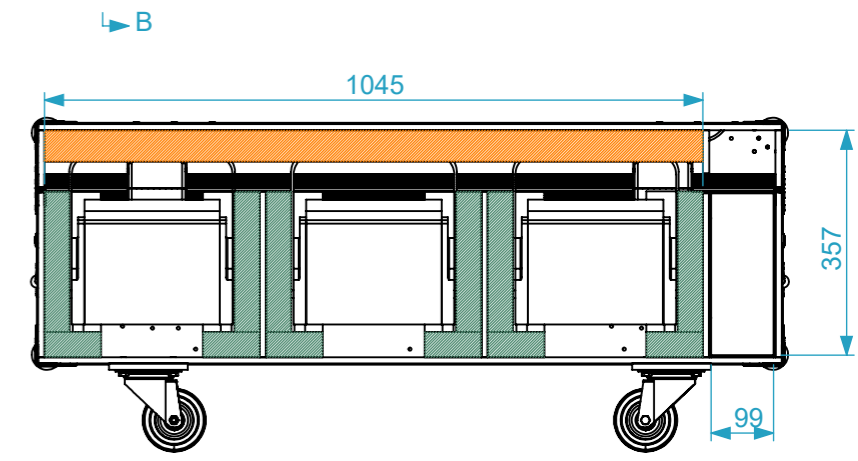

Equipment			FOS CYC RGBIL		
Width	Depth	Height			
309	226	284			
Internal Dimensions					
Width	Depth	Height			
262	231	270			
Weight	Approx. 41 Kg				
Wall Thickness	10mm				

General External Dimensions		Usable Inner Dimensions	
W	Width	Wi	Inside Width
D	Depth	Di	Inside Depth
H	Height	Hi	Inside Height

A3 This drawing must not be copied or disclosed without consent of the owner

Name	Date
rita.monteiro	15/05/2026
Reference	LSPL.FOSCYCRGB.06
Scale	1:12
units in mm	general tolerance 0.8mm
DO NOT SCALE	
Flight case, 6X FOS CYC RGBIL	