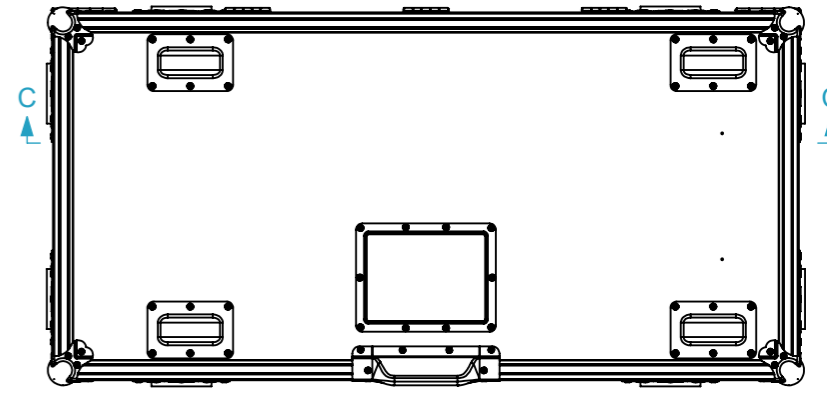

Equipment			FOS CYC RGBIL		
Width	Depth	Height			
309	226	284			
Internal Dimensions					
Width	Depth	Height			
262	231	270			
Weight	Approx. 41 Kg				
Wall Thickness	10mm				

General External Dimensions		Usable Inner Dimensions	
W	Width	Wi	Inside Width
D	Depth	Di	Inside Depth
H	Height	Hi	Inside Height

A3 This drawing must not be copied or disclosed without consent of the owner

Name	Date
rita.monteiro	15/05/2026
Reference	LSPL.FOSCYCRGB.06
Scale	1:12
units in mm	general tolerance 0.8mm
DO NOT SCALE	
Flight case, 6X FOS CYC RGBIL	