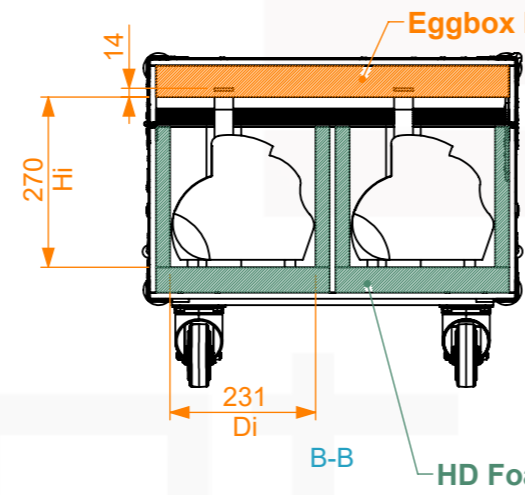

Equipment			FOS CYC RGBIL		
Width	Depth	Height			
309	226	284			
Internal Dimensions					
Width	Depth	Height			
262	231	270			
Weight	Approx. 41 Kg				
Wall Thickness	10mm				

General External Dimensions		Usable Inner Dimensions	
W	Width	Wi	Inside Width
D	Depth	Di	Inside Depth
H	Height	Hi	Inside Height

A3 This drawing must not be copied or disclosed without consent of the owner

Name	Date
rita.monteiro	15/05/2026
Reference	LSPL.FOSCYCRGB.06
Scale	1:12
units in mm	general tolerance 0.8mm
DO NOT SCALE	
Flight case, 6X FOS CYC RGBIL	