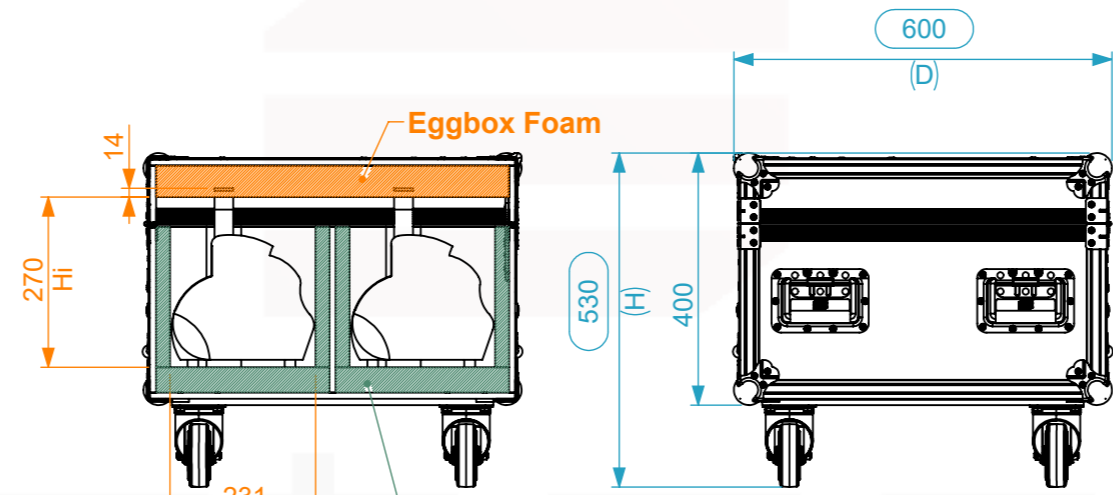

Equipment			FOS CYC RGBIL		
Width	Depth	Height			
309	226	284			
Internal Dimensions					
Width	Depth	Height			
262	231	270			
Weight	Approx. 41 Kg				
Wall Thickness	10mm				

General External Dimensions		Usable Inner Dimensions	
W	Width	Wi	Inside Width
D	Depth	Di	Inside Depth
H	Height	Hi	Inside Height

A3 This drawing must not be copied or disclosed without consent of the owner

Name	Date
rita.monteiro	15/05/2026
Reference	LSPL.FOSCYCRGB.06
Scale	1:12
units in mm	general tolerance 0.8mm
DO NOT SCALE	
Flight case, 6X FOS CYC RGBIL	