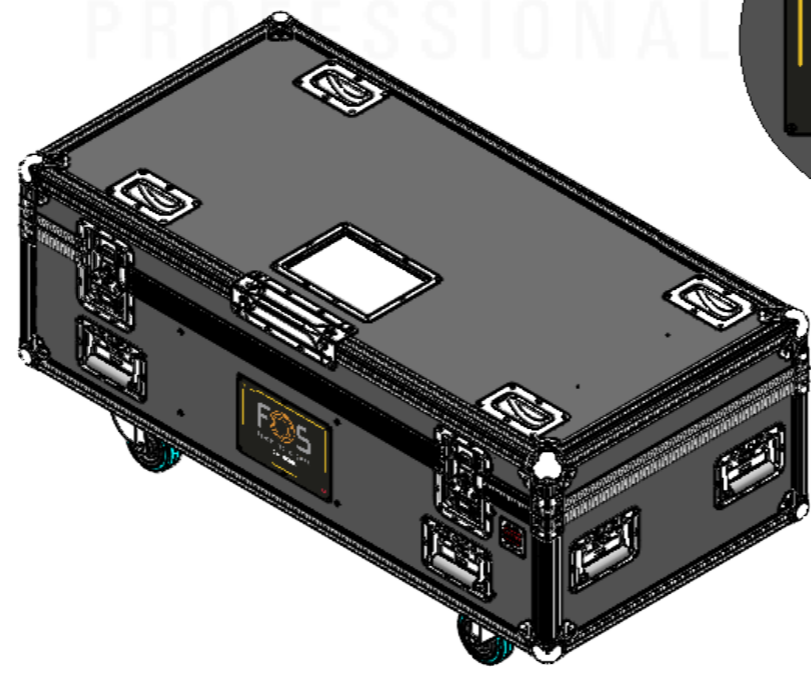

Equipment			FOS CYC RGBIL		
Width	Depth	Height			
309	226	284			
Internal Dimensions					
Width	Depth	Height			
262	231	270			
Weight	Approx. 41 Kg				
Wall Thickness	10mm				

General External Dimensions		Usable Inner Dimensions	
W	Width	Wi	Inside Width
D	Depth	Di	Inside Depth
H	Height	Hi	Inside Height

A3 This drawing must not be copied or disclosed without consent of the owner

Name	Date
rita.monteiro	15/05/2026
Reference	LSPL.FOSCYCRGB.06
Scale	1:12
units in mm	general tolerance 0.8mm
DO NOT SCALE	
Flight case, 6X FOS CYC RGBIL	