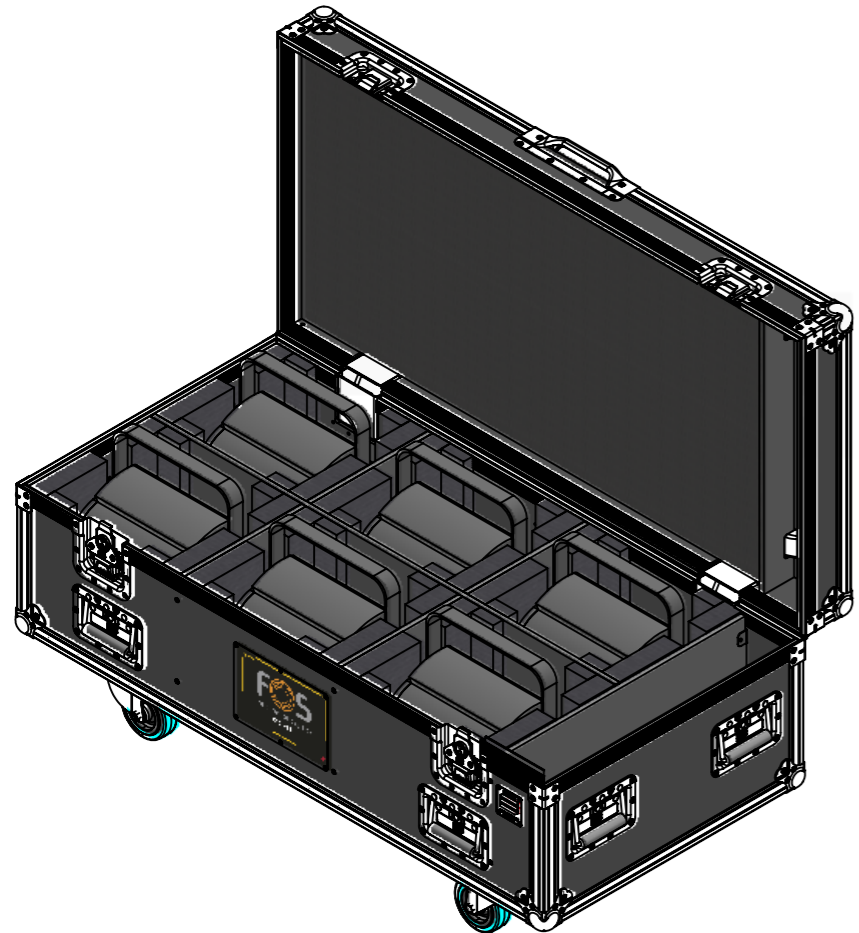

Equipment			FOS CYC RGBIL		
Width	Depth	Height			
309	226	284			
Internal Dimensions					
Width	Depth	Height			
262	231	270			
Weight	Approx. 41 Kg				
Wall Thickness	10mm				

General External Dimensions		Usable Inner Dimensions	
W	Width	Wi	Inside Width
D	Depth	Di	Inside Depth
H	Height	Hi	Inside Height

A3 This drawing must not be copied or disclosed without consent of the owner

Name	Date
rita.monteiro	15/05/2026
Reference	LSPL.FOSCYCRGB.06
Scale	1:12
units in mm	general tolerance 0.8mm
DO NOT SCALE	
Flight case, 6X FOS CYC RGBIL	