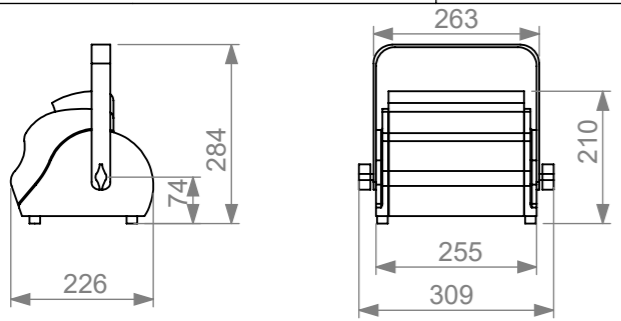

Equipment			FOS CYC RGBIL		
Width	Depth	Height			
309	226	284			
Internal Dimensions					
Width	Depth	Height			
262	231	270			
Weight	Approx. 41 Kg				
Wall Thickness	10mm				

General External Dimensions		Usable Inner Dimensions	
W	Width	Wi	Inside Width
D	Depth	Di	Inside Depth
H	Height	Hi	Inside Height

A3 This drawing must not be copied or disclosed without consent of the owner

Name	Date
rita.monteiro	15/05/2026
Reference	LSPL.FOSCYCRGB.06
Scale	1:12
units in mm	general tolerance 0.8mm
DO NOT SCALE	
Flight case, 6X FOS CYC RGBIL	