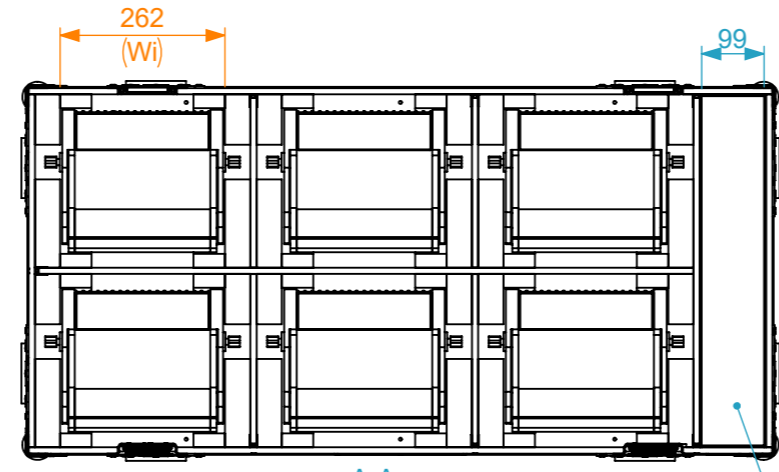

Equipment			FOS CYC RGBIL		
Width	Depth	Height			
309	226	284			
Internal Dimensions					
Width	Depth	Height			
262	231	270			
Weight	Approx. 41 Kg				
Wall Thickness	10mm				

General External Dimensions		Usable Inner Dimensions	
W	Width	Wi	Inside Width
D	Depth	Di	Inside Depth
H	Height	Hi	Inside Height

A3 This drawing must not be copied or disclosed without consent of the owner

Name	Date
rita.monteiro	15/05/2026
Reference	LSPL.FOSCYCRGB.06
Scale	1:12
units in mm	general tolerance 0.8mm
DO NOT SCALE	
Flight case, 6X FOS CYC RGBIL	