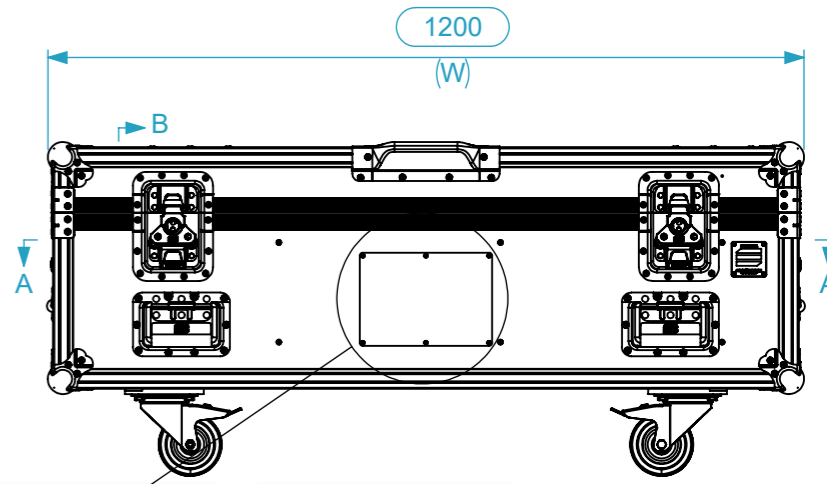

Equipment			FOS CYC RGBIL		
Width	Depth	Height			
309	226	284			
Internal Dimensions					
Width	Depth	Height			
262	231	270			
Weight	Approx. 41 Kg				
Wall Thickness	10mm				

General External Dimensions		Usable Inner Dimensions	
W	Width	Wi	Inside Width
D	Depth	Di	Inside Depth
H	Height	Hi	Inside Height

A3 This drawing must not be copied or disclosed without consent of the owner

Name	Date
rita.monteiro	15/05/2026
Reference	LSPL.FOSCYCRGB.06
Scale	1:12
units in mm	general tolerance 0.8mm
DO NOT SCALE	
Flight case, 6X FOS CYC RGBIL	