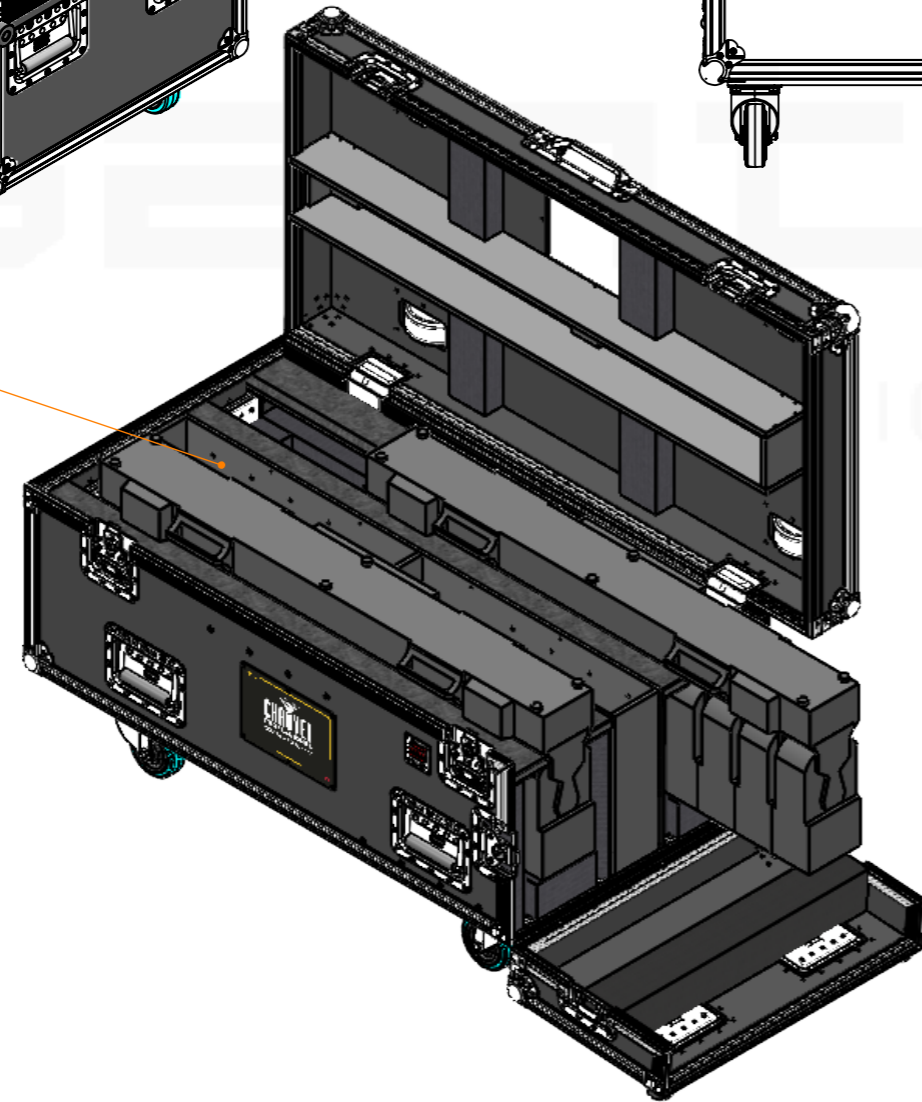

Equipment	Chauvet COLORado PXL CURVE Bar12	
Width	Depth	Height
996	180	325
Weight	Approx. 34.5 Kg	
Internal Dimensions		
Width	Depth	Height
1002	78	320
Weight	Approx. 56 Kg	
Wall Thickness	10mm	

Space for accessories

AN-AN

Drawn by	Name	Date
rita.monteiro	rita.monteiro	09/04/2026
Reference	LSPL.CHVCRDPB12.02	
Scale	units in mm	general tolerance
1:12	DO NOT SCALE	0.8mm
2x Chauvet COLORado PXL CURVE Bar12		

This drawing must not be copied or disclosed without consent of the owner