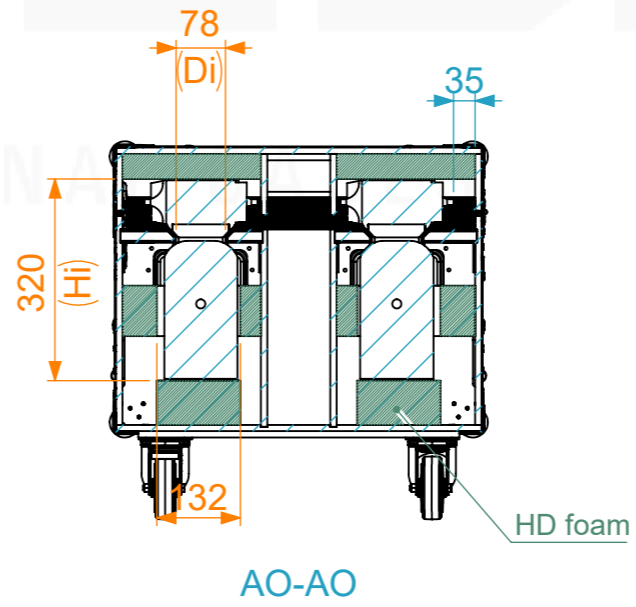

Equipment	Chauvet COLORado PXL CURVE Bar12	
Width	Depth	Height
996	180	325
Weight	Approx. 34.5 Kg	
Internal Dimensions		
Width	Depth	Height
1002	78	320
Weight	Approx. 56 Kg	
Wall Thickness	10mm	

Space for accessories

AN-AN

Drawn by	Name	Date
rita.monteiro	rita.monteiro	09/04/2026
Reference	LSPL.CHVCRDPB12.02	
Scale	units in mm	general tolerance
1:12	DO NOT SCALE	0.8mm
2x Chauvet COLORado PXL CURVE Bar12		

This drawing must not be copied or disclosed without consent of the owner