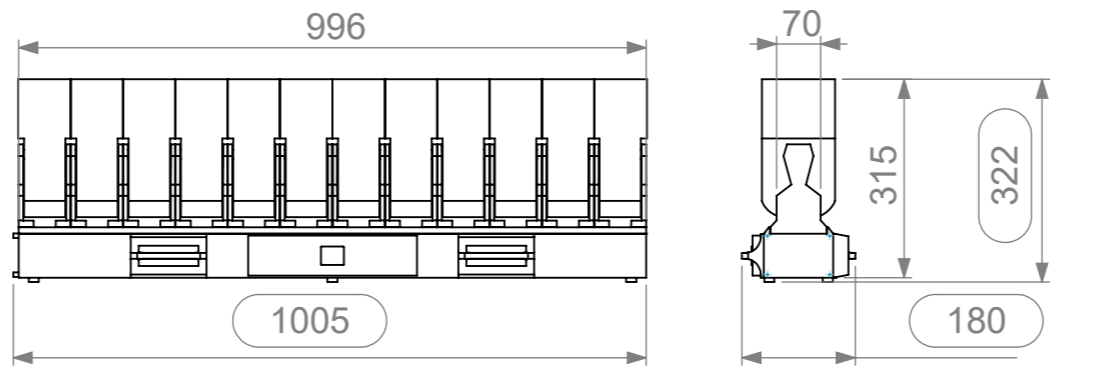

Equipment	Chauvet COLORado PXL CURVE Bar12	
Width	Depth	Height
996	180	325
Weight	Approx. 34.5 Kg	
Internal Dimensions		
Width	Depth	Height
1002	78	320
Weight	Approx. 56 Kg	
Wall Thickness	10mm	

Space for accessories

AN-AN

Drawn by	Name	Date
rita.monteiro	rita.monteiro	09/04/2026
Reference	LSPL.CHVCRDPB12.02	
Scale	units in mm	general tolerance
1:12	DO NOT SCALE	0.8mm
2x Chauvet COLORado PXL CURVE Bar12		

This drawing must not be copied or disclosed without consent of the owner