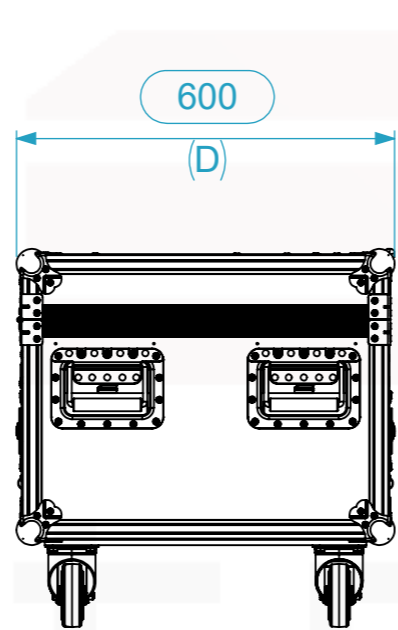

Equipment	Chauvet COLORado PXL CURVE Bar12	
Width	Depth	Height
996	180	325
Weight	Approx. 34.5 Kg	
Internal Dimensions		
Width	Depth	Height
1002	78	320
Weight	Approx. 56 Kg	
Wall Thickness	10mm	

Space for accessories

AN-AN

Drawn by	Name	Date
rita.monteiro	rita.monteiro	09/04/2026
Reference	LSPL.CHVCRDPB12.02	
Scale	units in mm	general tolerance
1:12	DO NOT SCALE	0.8mm
2x Chauvet COLORado PXL CURVE Bar12		

This drawing must not be copied or disclosed without consent of the owner