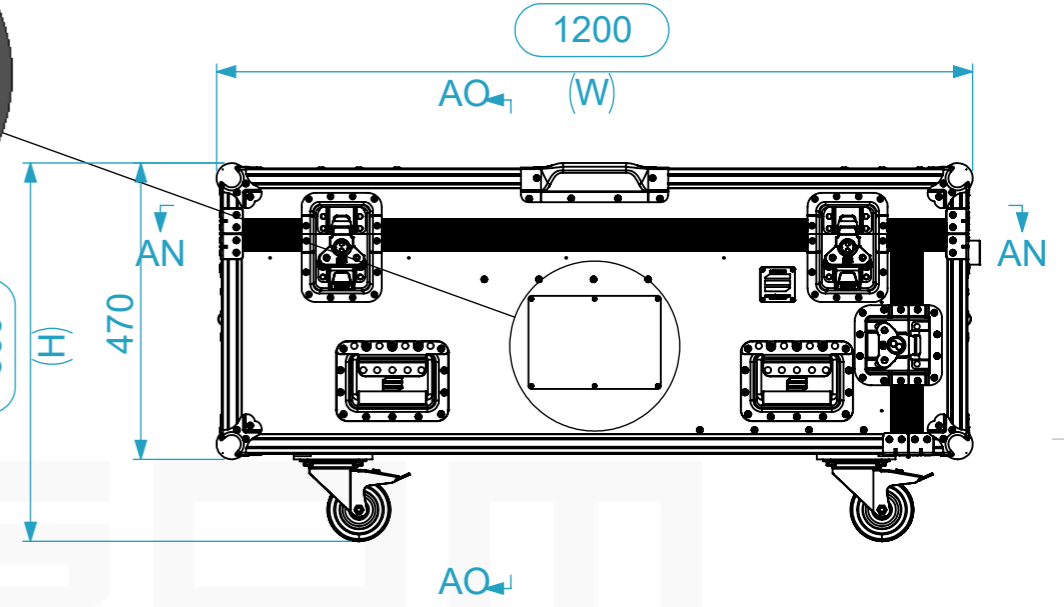

Equipment	Chauvet COLORado PXL CURVE Bar12	
Width	Depth	Height
996	180	325
Weight	Approx. 34.5 Kg	
Internal Dimensions		
Width	Depth	Height
1002	78	320
Weight	Approx. 56 Kg	
Wall Thickness	10mm	

Space for accessories

AN-AN

Drawn by	Name	Date
rita.monteiro	rita.monteiro	09/04/2026
Reference	LSPL.CHVCRDPB12.02	
Scale	units in mm	general tolerance
1:12	DO NOT SCALE	0.8mm
2x Chauvet COLORado PXL CURVE Bar12		

This drawing must not be copied or disclosed without consent of the owner