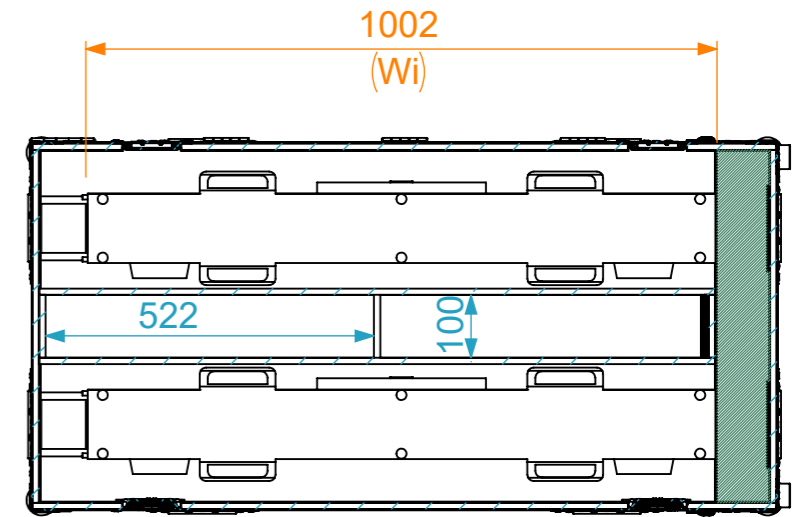

Equipment	Chauvet COLORado PXL CURVE Bar12	
Width	Depth	Height
996	180	325
Weight	Approx. 34.5 Kg	
Internal Dimensions		
Width	Depth	Height
1002	78	320
Weight	Approx. 56 Kg	
Wall Thickness	10mm	

Space for accessories

AN-AN

Drawn by	Name	Date
rita.monteiro	rita.monteiro	09/04/2026
Reference	LSPL.CHVCRDPB12.02	
Scale	units in mm	general tolerance
1:12	DO NOT SCALE	0.8mm
2x Chauvet COLORado PXL CURVE Bar12		

This drawing must not be copied or disclosed without consent of the owner