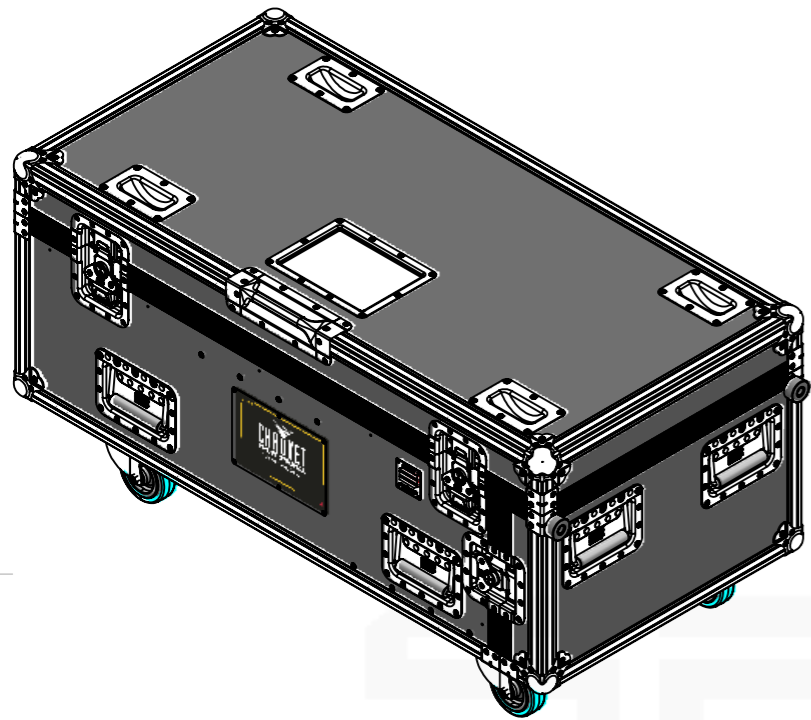

Equipment	Chauvet COLORado PXL CURVE Bar12	
Width	Depth	Height
996	180	325
Weight	Approx. 34.5 Kg	
Internal Dimensions		
Width	Depth	Height
1002	78	320
Weight	Approx. 56 Kg	
Wall Thickness	10mm	

Space for accessories

AN-AN

Drawn by	Name	Date
rita.monteiro	rita.monteiro	09/04/2026
Reference	LSPL.CHVCRDPB12.02	
Scale	units in mm	general tolerance
1:12	DO NOT SCALE	0.8mm
2x Chauvet COLORado PXL CURVE Bar12		

This drawing must not be copied or disclosed without consent of the owner