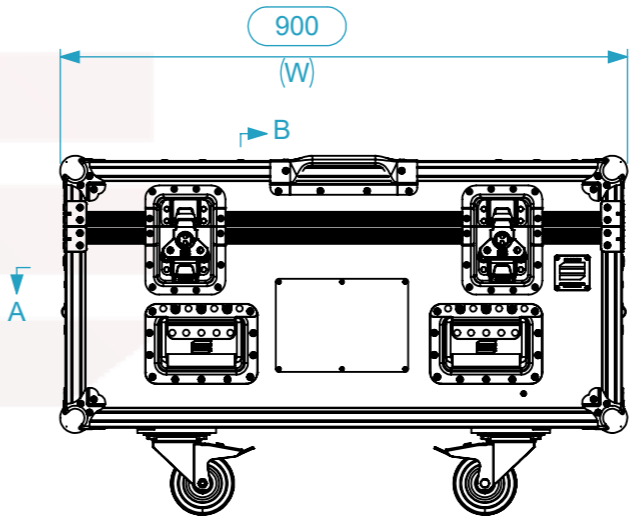

Equipment	MOODWASHER 4810WP	
Width	Depth	Height
646	133.8	350
Internal Dimensions		
Width	Depth	Height
651	138	335
Weight	Approx. 40 Kg	
Wall Thickness	10mm	

Space for accessories

General External Dimensions		Usable Inner Dimensions	
W	Width	Wi	Inside Width
D	Depth	Di	Inside Depth
H	Height	Hi	Inside Height

This drawing must not be copied or disclosed without consent of the owner

Name	Date
rita.monteiro	29/10/2025
Reference	LSPL.CENMW4810.04
Scale	1:12
units in mm	general tolerance 0.8mm
DO NOT SCALE	
Flight case, 4x CentoLight MOODWASHER 4810WP	