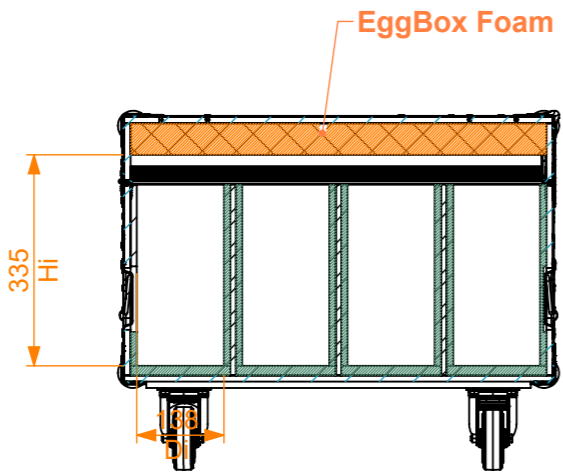

Equipment	MOODWASHER 4810WP	
Width	Depth	Height
646	133.8	350
Internal Dimensions		
Width	Depth	Height
651	138	335
Weight	Approx. 40 Kg	
Wall Thickness	10mm	

Space for accessories

General External Dimensions		Usable Inner Dimensions	
W	Width	Wi	Inside Width
D	Depth	Di	Inside Depth
H	Height	Hi	Inside Height

This drawing must not be copied or disclosed without consent of the owner

Name	Date
rita.monteiro	29/10/2025
Reference	LSPL.CENMW4810.04
Scale	1:12
units in mm	general tolerance 0.8mm
DO NOT SCALE	
Flight case, 4x CentoLight MOODWASHER 4810WP	