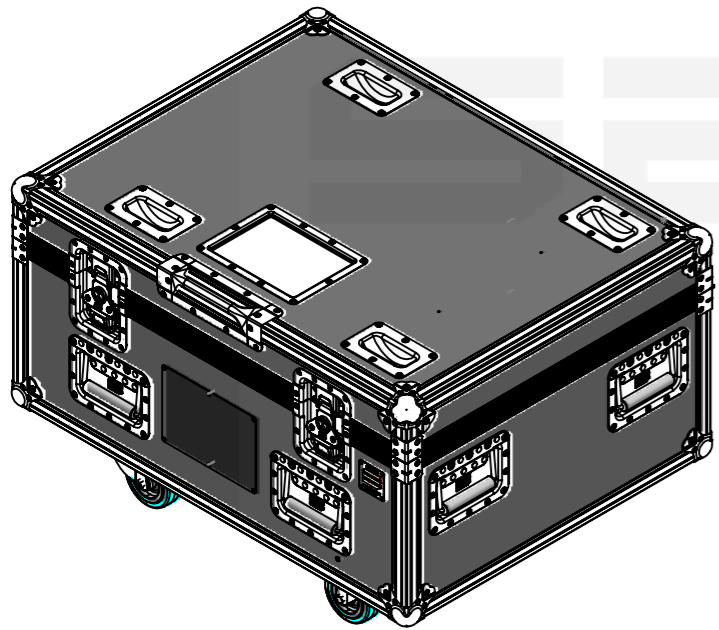

Equipment	MOODWASHER 4810WP	
Width	Depth	Height
646	133.8	350
Internal Dimensions		
Width	Depth	Height
651	138	335
Weight	Approx. 40 Kg	
Wall Thickness	10mm	

Space for accessories

General External Dimensions		Usable Inner Dimensions	
W	Width	Wi	Inside Width
D	Depth	Di	Inside Depth
H	Height	Hi	Inside Height

This drawing must not be copied or disclosed without consent of the owner

Name	Date
rita.monteiro	29/10/2025
Reference	LSPL.CENMW4810.04
Scale	1:12
units in mm	general tolerance 0.8mm
DO NOT SCALE	
Flight case, 4x CentoLight MOODWASHER 4810WP	