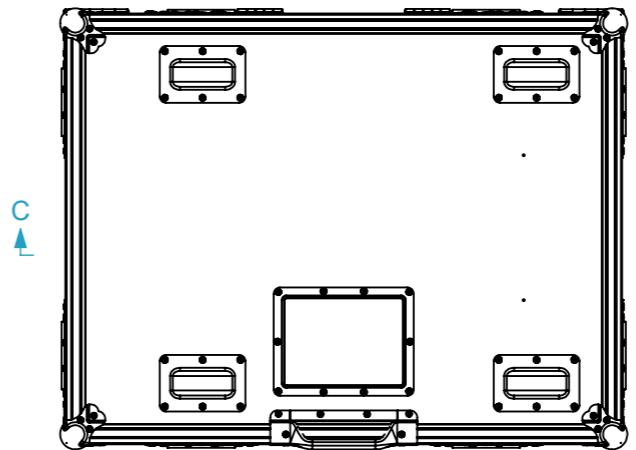

Equipment	MOODWASHER 4810WP	
Width	Depth	Height
646	133.8	350
Internal Dimensions		
Width	Depth	Height
651	138	335
Weight	Approx. 40 Kg	
Wall Thickness	10mm	

Space for accessories

General External Dimensions		Usable Inner Dimensions	
W	Width	Wi	Inside Width
D	Depth	Di	Inside Depth
H	Height	Hi	Inside Height

This drawing must not be copied or disclosed without consent of the owner

Name	Date
rita.monteiro	29/10/2025
Reference	LSPL.CENMW4810.04
Scale	1:12
units in mm	general tolerance 0.8mm
DO NOT SCALE	
Flight case, 4x CentoLight MOODWASHER 4810WP	