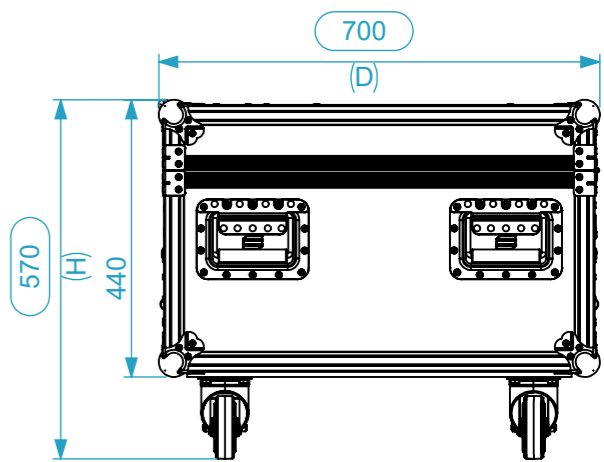

Equipment	MOODWASHER 4810WP	
Width	Depth	Height
646	133.8	350
Internal Dimensions		
Width	Depth	Height
651	138	335
Weight	Approx. 40 Kg	
Wall Thickness	10mm	

Space for accessories

General External Dimensions		Usable Inner Dimensions	
W	Width	Wi	Inside Width
D	Depth	Di	Inside Depth
H	Height	Hi	Inside Height

This drawing must not be copied or disclosed without consent of the owner

Name	Date
rita.monteiro	29/10/2025
Reference	LSPL.CENMW4810.04
Scale	1:12
units in mm	general tolerance 0.8mm
DO NOT SCALE	
Flight case, 4x CentoLight MOODWASHER 4810WP	