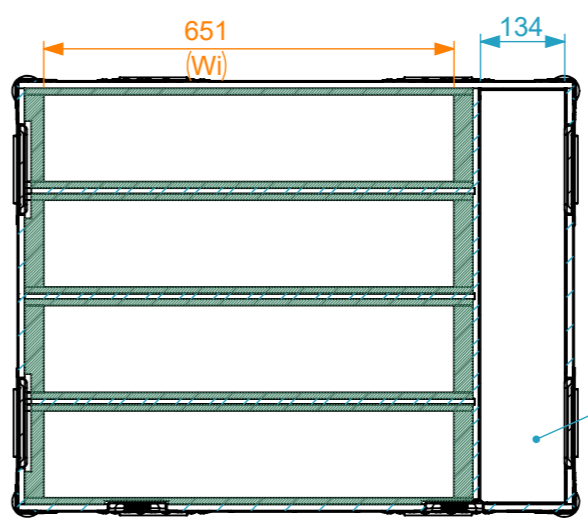

Equipment	MOODWASHER 4810WP	
Width	Depth	Height
646	133.8	350
Internal Dimensions		
Width	Depth	Height
651	138	335
Weight	Approx. 40 Kg	
Wall Thickness	10mm	

Space for accessories

General External Dimensions		Usable Inner Dimensions	
W	Width	Wi	Inside Width
D	Depth	Di	Inside Depth
H	Height	Hi	Inside Height

This drawing must not be copied or disclosed without consent of the owner

Name	Date
rita.monteiro	29/10/2025
Reference	LSPL.CENMW4810.04
Scale	1:12
units in mm	general tolerance 0.8mm
DO NOT SCALE	
Flight case, 4x CentoLight MOODWASHER 4810WP	