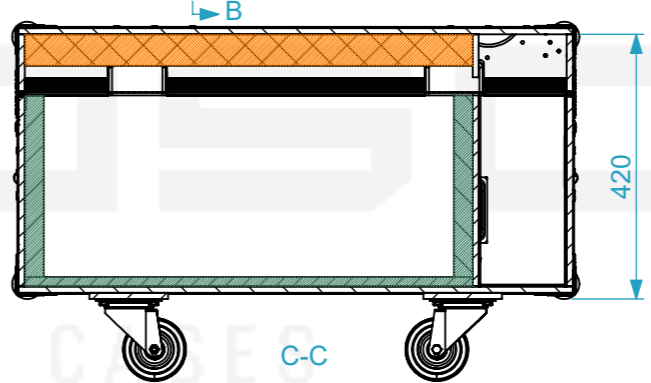

Equipment	MOODWASHER 4810WP	
Width	Depth	Height
646	133.8	350
Internal Dimensions		
Width	Depth	Height
651	138	335
Weight	Approx. 40 Kg	
Wall Thickness	10mm	

Space for accessories

General External Dimensions		Usable Inner Dimensions	
W	Width	Wi	Inside Width
D	Depth	Di	Inside Depth
H	Height	Hi	Inside Height

This drawing must not be copied or disclosed without consent of the owner

Name	Date
rita.monteiro	29/10/2025
Reference	LSPL.CENMW4810.04
Scale	1:12
units in mm	general tolerance 0.8mm
DO NOT SCALE	
Flight case, 4x CentoLight MOODWASHER 4810WP	