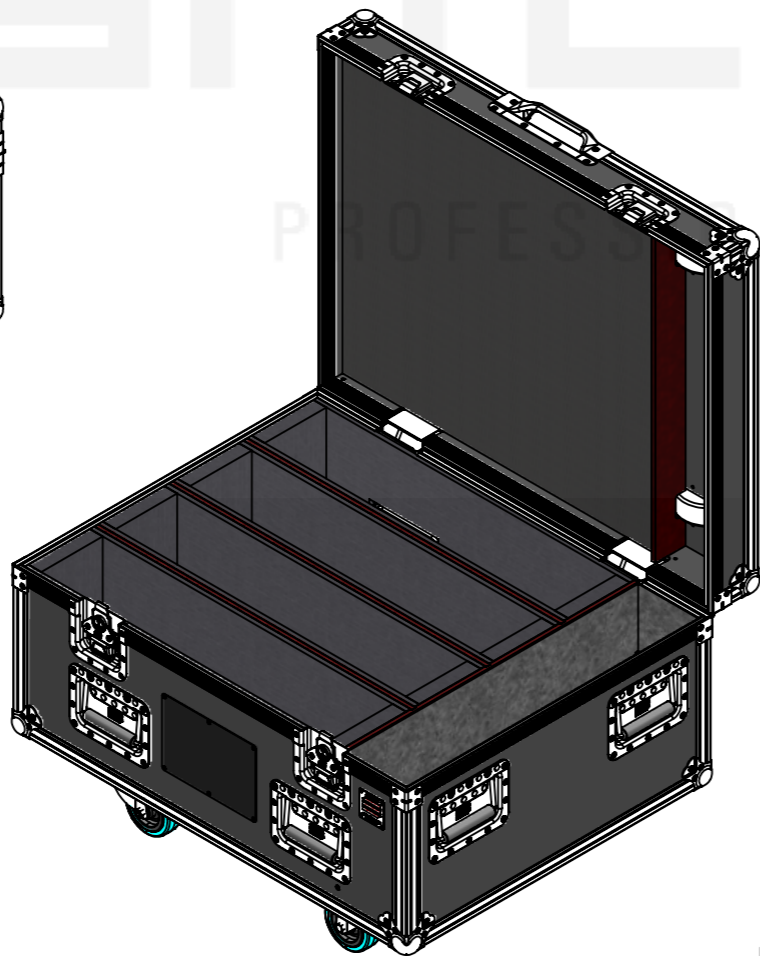

Equipment	MOODWASHER 4810WP	
Width	Depth	Height
646	133.8	350
Internal Dimensions		
Width	Depth	Height
651	138	335
Weight	Approx. 40 Kg	
Wall Thickness	10mm	

Space for accessories

General External Dimensions		Usable Inner Dimensions	
W	Width	Wi	Inside Width
D	Depth	Di	Inside Depth
H	Height	Hi	Inside Height

This drawing must not be copied or disclosed without consent of the owner

Name	Date
rita.monteiro	29/10/2025
Reference	LSPL.CENMW4810.04
Scale	1:12
units in mm	general tolerance 0.8mm
DO NOT SCALE	
Flight case, 4x CentoLight MOODWASHER 4810WP	