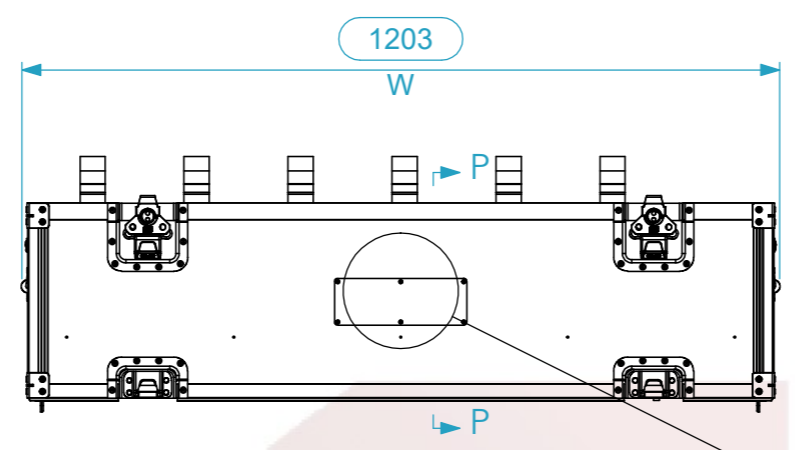

Equipment			Weywin Mini SUN-7		
Width	Depth	Height			
243	129	272			
Weight	Approx. 3.4 Kg				
Internal Dimensions					
Width	Depth	Height			
150	270	193 + 66			
Weight	Approx. 54 Kg				
Wall Thickness	10mm				

Hardware	
Qty	Ref.
1	LSP2S.1206034.12P1
2	LOGO.06A5H

General External Dimensions		Usable Inner Dimensions	
W	Width	Wi	Inside Width
D	Depth	Di	Inside Depth
H	Height	Hi	Inside Height

Optional:
LSP2S.WEWSUN7.12

This drawing must not be copied or disclosed without consent of the owner

Name	Date
CarlaSilva	04/06/2024
Reference	LSP2S.WEWSUN7.12P1
Scale	1:12
units in mm	general tolerance 0.8mm
DO NOT SCALE	
1st Angle projection	Flight case PRO-3 12x Weywin Mini SUN-7