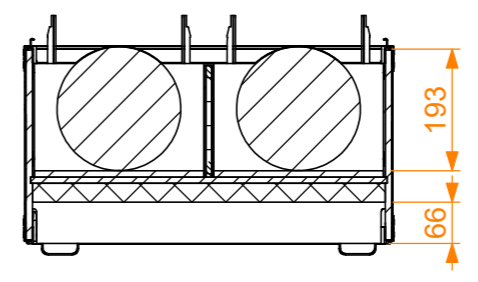

Equipment			Weywin Mini SUN-7		
Width	Depth	Height			
243	129	272			
Weight	Approx. 3.4 Kg				
Internal Dimensions					
Width	Depth	Height			
150	270	193 + 66			
Weight	Approx. 54 Kg				
Wall Thickness	10mm				

Hardware	
Qty	Ref.
1	LSP2S.1206034.12P1
2	LOGO.06A5H

General External Dimensions		Usable Inner Dimensions	
W	Width	Wi	Inside Width
D	Depth	Di	Inside Depth
H	Height	Hi	Inside Height

Optional:
LSP2S.WEWSUN7.12

This drawing must not be copied or disclosed without consent of the owner

Name	Date
CarlaSilva	04/06/2024
Reference	LSP2S.WEWSUN7.12P1
Scale	1:12
units in mm	general tolerance 0.8mm
DO NOT SCALE	
1st Angle projection	Flight case PRO-3 12x Weywin Mini SUN-7