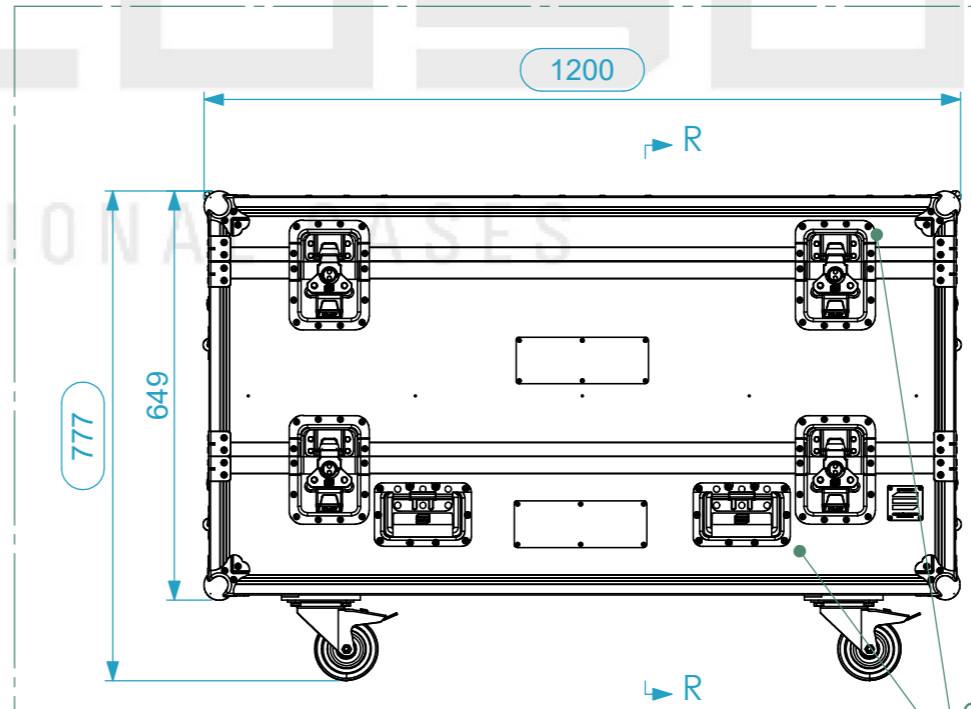

Equipment			Weywin Mini SUN-7		
Width	Depth	Height			
243	129	272			
Weight	Approx. 3.4 Kg				
Internal Dimensions					
Width	Depth	Height			
150	270	193 + 66			
Weight	Approx. 54 Kg				
Wall Thickness	10mm				

Hardware	
Qty	Ref.
1	LSP2S.1206034.12P1
2	LOGO.06A5H

General External Dimensions		Usable Inner Dimensions	
W	Width	Wi	Inside Width
D	Depth	Di	Inside Depth
H	Height	Hi	Inside Height

Optional:
LSP2S.WEWSUN7.12

This drawing must not be copied or disclosed without consent of the owner

Name	Date
CarlaSilva	04/06/2024
Reference	LSP2S.WEWSUN7.12P1
Scale	1:12
units in mm	general tolerance 0.8mm
DO NOT SCALE	
1st Angle projection	Flight case PRO-3 12x Weywin Mini SUN-7