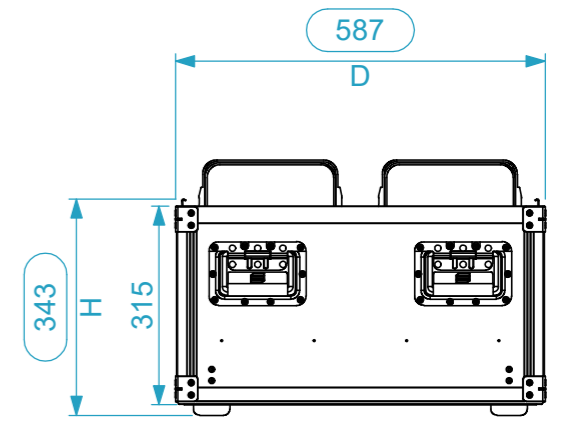

Equipment			Weywin Mini SUN-7		
Width	Depth	Height			
243	129	272			
Weight	Approx. 3.4 Kg				
Internal Dimensions					
Width	Depth	Height			
150	270	193 + 66			
Weight	Approx. 54 Kg				
Wall Thickness	10mm				

Hardware	
Qty	Ref.
1	LSP2S.1206034.12P1
2	LOGO.06A5H

General External Dimensions		Usable Inner Dimensions	
W	Width	Wi	Inside Width
D	Depth	Di	Inside Depth
H	Height	Hi	Inside Height

Optional:
LSP2S.WEWSUN7.12

This drawing must not be copied or disclosed without consent of the owner

Name	Date
CarlaSilva	04/06/2024
Reference	LSP2S.WEWSUN7.12P1
Scale	1:12
units in mm	general tolerance 0.8mm
DO NOT SCALE	
1st Angle projection	Flight case PRO-3 12x Weywin Mini SUN-7