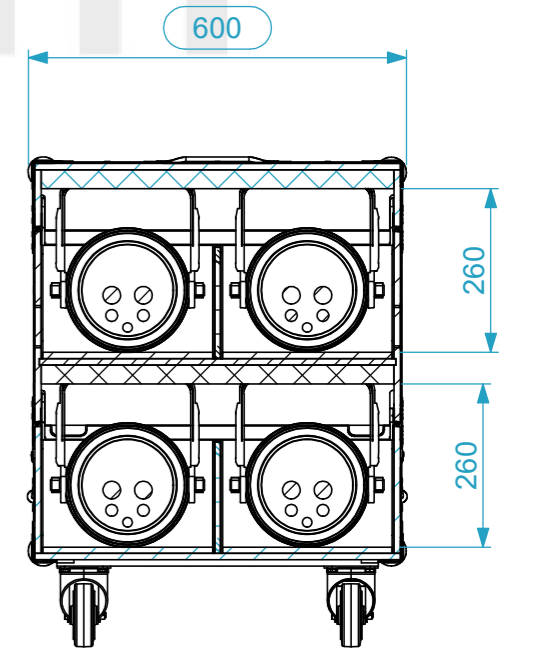

Equipment			Weywin Mini SUN-7		
Width	Depth	Height			
243	129	272			
Weight	Approx. 3.4 Kg				
Internal Dimensions					
Width	Depth	Height			
150	270	193 + 66			
Weight	Approx. 54 Kg				
Wall Thickness	10mm				

Hardware	
Qty	Ref.
1	LSP2S.1206034.12P1
2	LOGO.06A5H

General External Dimensions		Usable Inner Dimensions	
W	Width	Wi	Inside Width
D	Depth	Di	Inside Depth
H	Height	Hi	Inside Height

Optional:
LSP2S.WEWSUN7.12

This drawing must not be copied or disclosed without consent of the owner

Name	Date
CarlaSilva	04/06/2024
Reference	LSP2S.WEWSUN7.12P1
Scale	1:12
units in mm	general tolerance 0.8mm
DO NOT SCALE	
1st Angle projection	Flight case PRO-3 12x Weywin Mini SUN-7