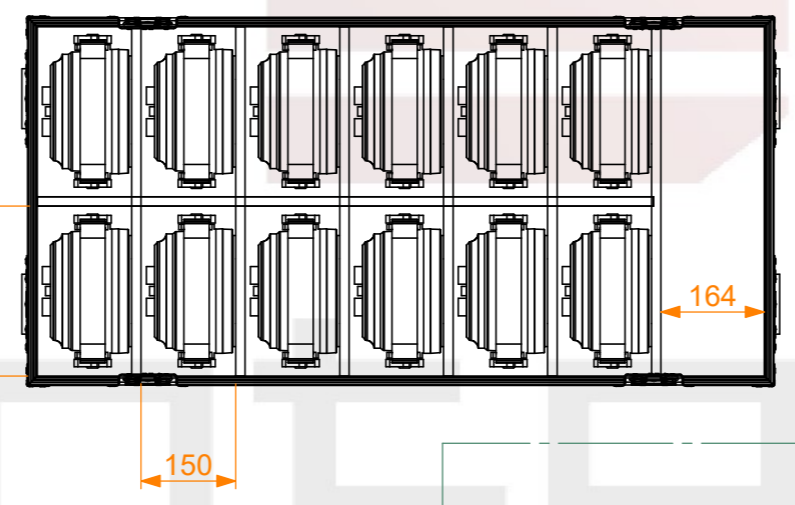

Equipment			Weywin Mini SUN-7		
Width	Depth	Height			
243	129	272			
Weight	Approx. 3.4 Kg				
Internal Dimensions					
Width	Depth	Height			
150	270	193 + 66			
Weight	Approx. 54 Kg				
Wall Thickness	10mm				

Hardware	
Qty	Ref.
1	LSP2S.1206034.12P1
2	LOGO.06A5H

General External Dimensions		Usable Inner Dimensions	
W	Width	Wi	Inside Width
D	Depth	Di	Inside Depth
H	Height	Hi	Inside Height

Optional:
LSP2S.WEWSUN7.12

This drawing must not be copied or disclosed without consent of the owner

Name	Date
CarlaSilva	04/06/2024
Reference	LSP2S.WEWSUN7.12P1
Scale	1:12
units in mm	general tolerance 0.8mm
DO NOT SCALE	
1st Angle projection	Flight case PRO-3 12x Weywin Mini SUN-7