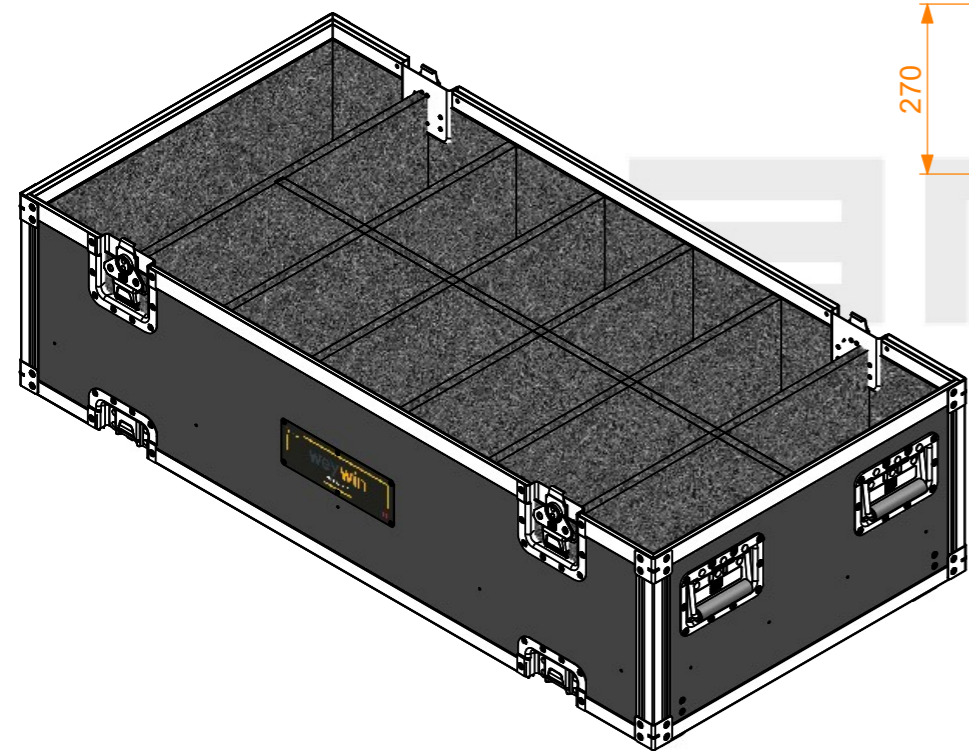

Equipment			Weywin Mini SUN-7		
Width	Depth	Height			
243	129	272			
Weight	Approx. 3.4 Kg				
Internal Dimensions					
Width	Depth	Height			
150	270	193 + 66			
Weight	Approx. 54 Kg				
Wall Thickness	10mm				

Hardware	
Qty	Ref.
1	LSP2S.1206034.12P1
2	LOGO.06A5H

General External Dimensions		Usable Inner Dimensions	
W	Width	Wi	Inside Width
D	Depth	Di	Inside Depth
H	Height	Hi	Inside Height

Optional:
LSP2S.WEWSUN7.12

This drawing must not be copied or disclosed without consent of the owner

Name	Date
CarlaSilva	04/06/2024
Reference	LSP2S.WEWSUN7.12P1
Scale	1:12
units in mm	general tolerance 0.8mm
DO NOT SCALE	
1st Angle projection	Flight case PRO-3 12x Weywin Mini SUN-7