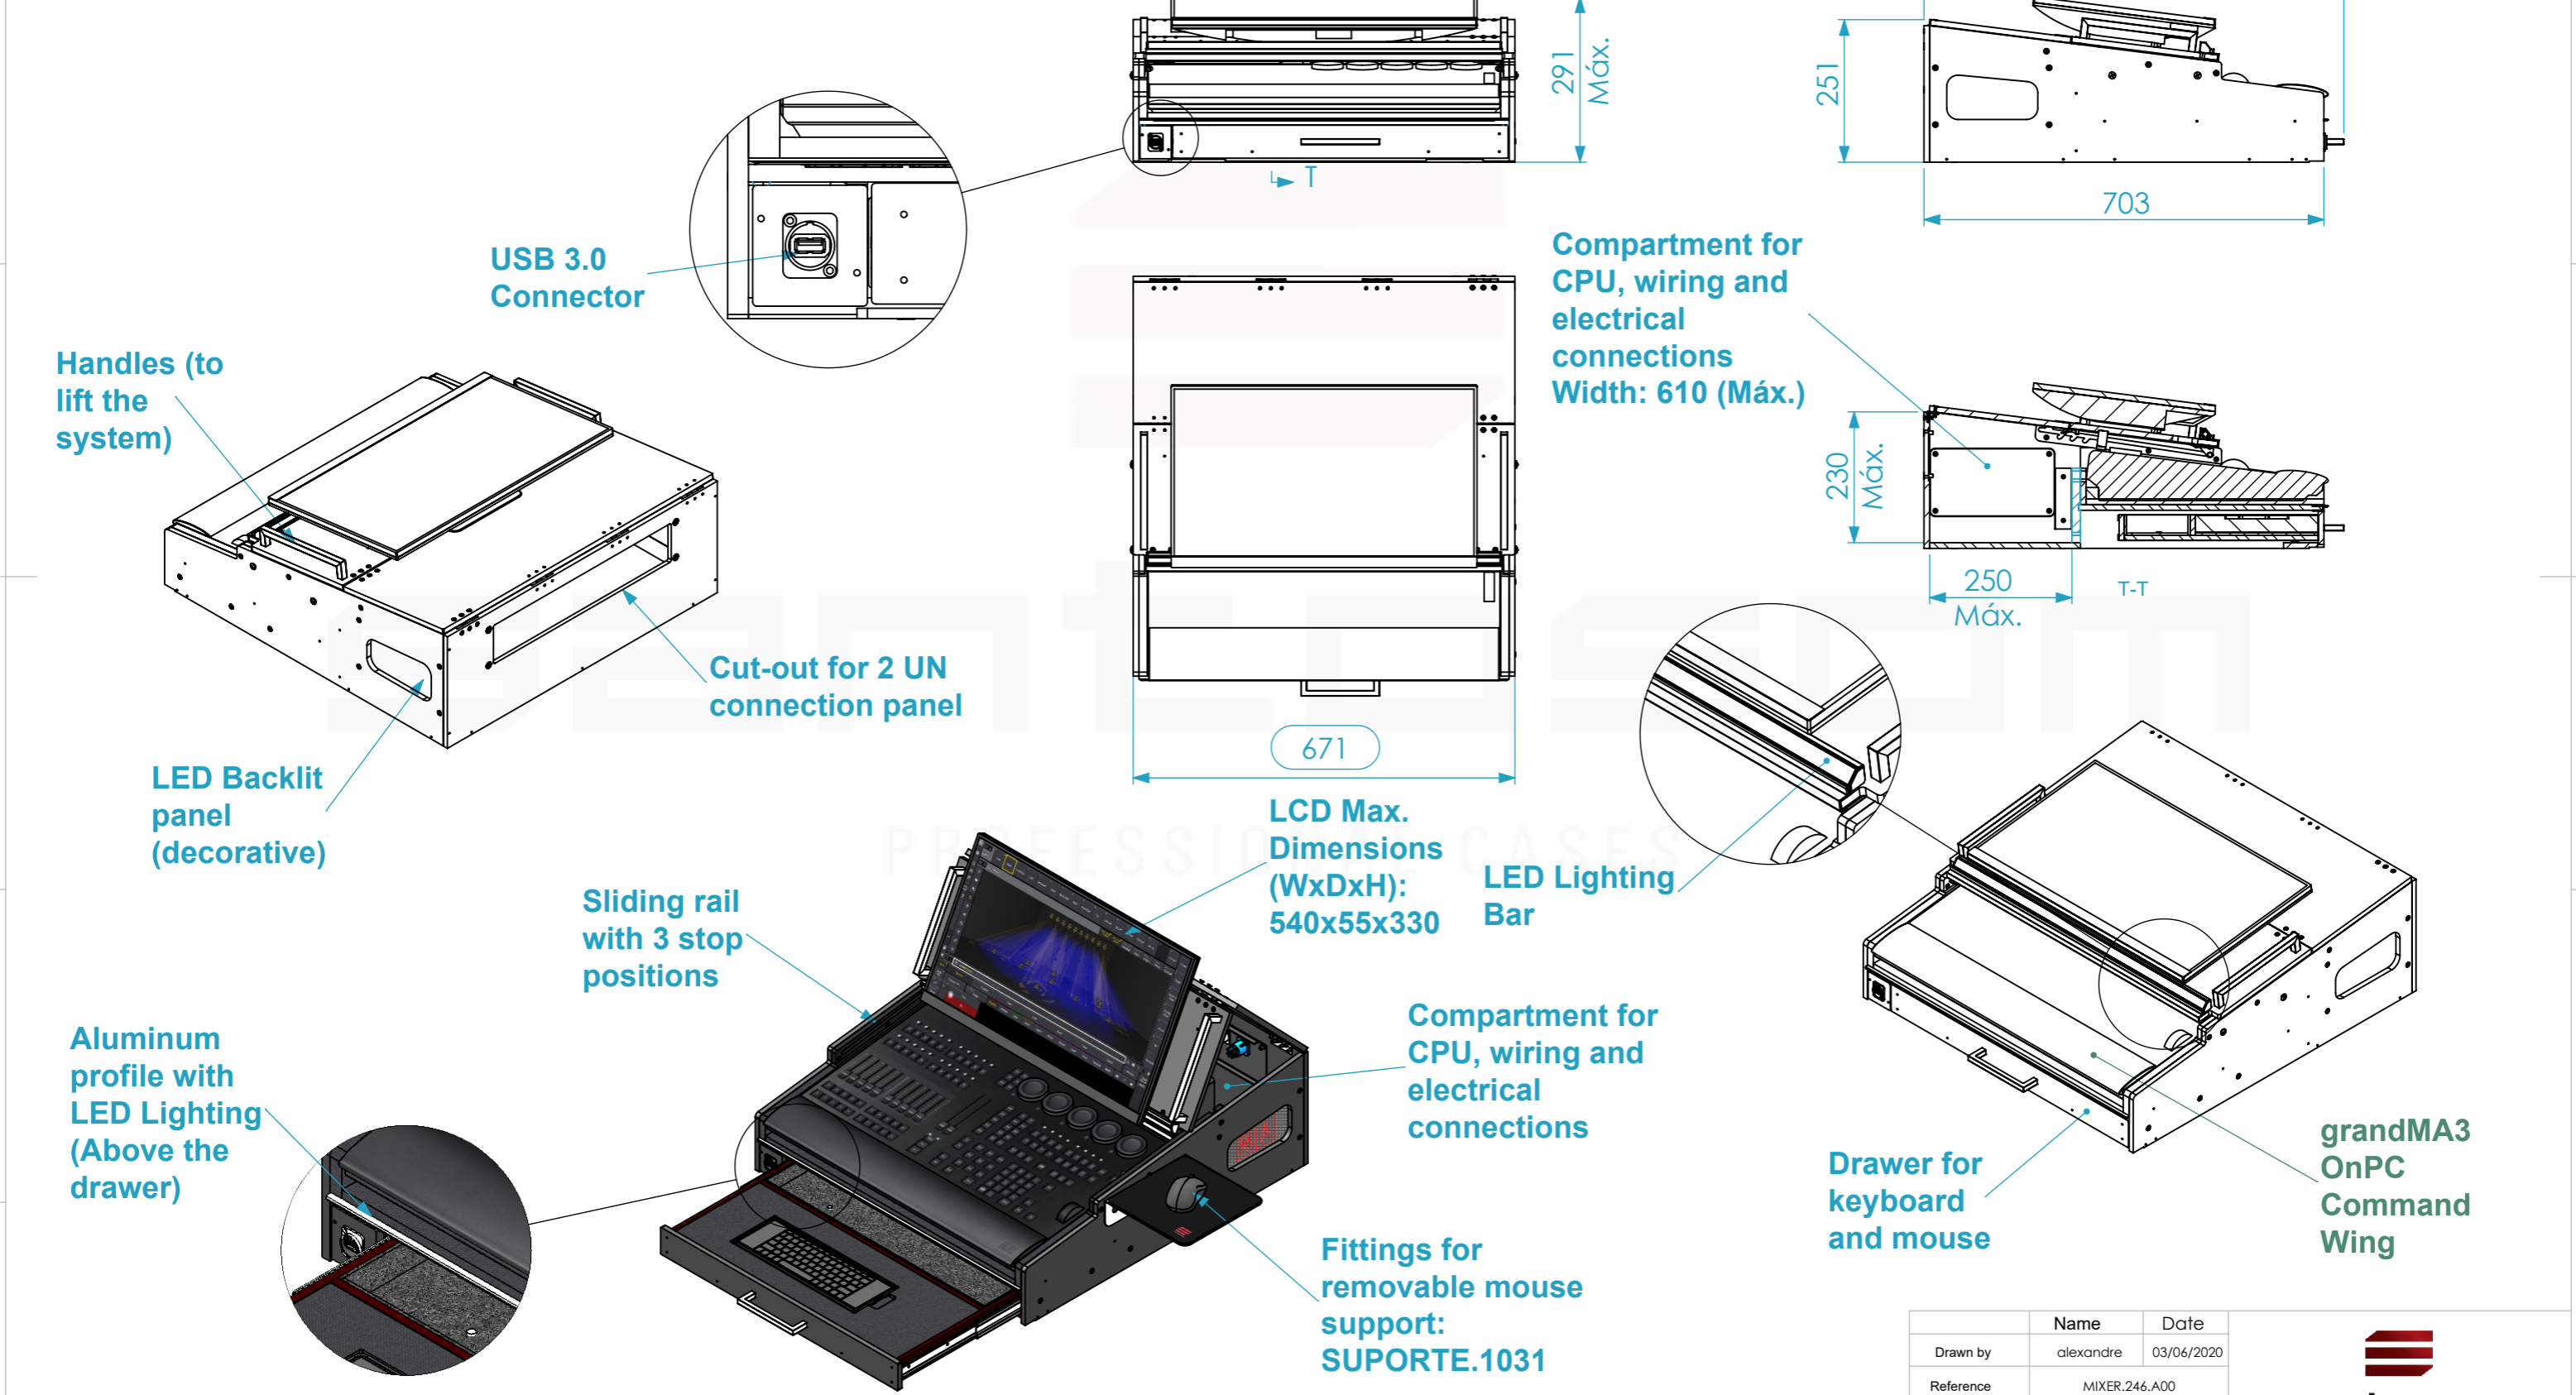

Equipment	grandMA3 onPC Command Wing	
Width	Depth	Height
620	427	102
Dimensions (Max)		
Width	Depth	Height
671	738	291
Weight	Approx. 20 Kg	
Wall Thickness	10 mm	

REVISÕES			
REV.	DESCRIÇÃO	DATA	APROVADO POR
1	Removed the dimmer from the front panel. Added a 4 Pole XLR Connector to plug in the console; The LED lighting bars are controlled by the console	03/06/2020	Alexandre

Name	Date
alexandre	03/06/2020
Reference	MIXER.246.A00
Scale	1:1
units in mm	general tolerance 0.8mm
DO NOT SCALE	
MÓVEL FC.	GrandMA3 OnPc Command

This drawing must not be copied or disclosed without consent of the owner