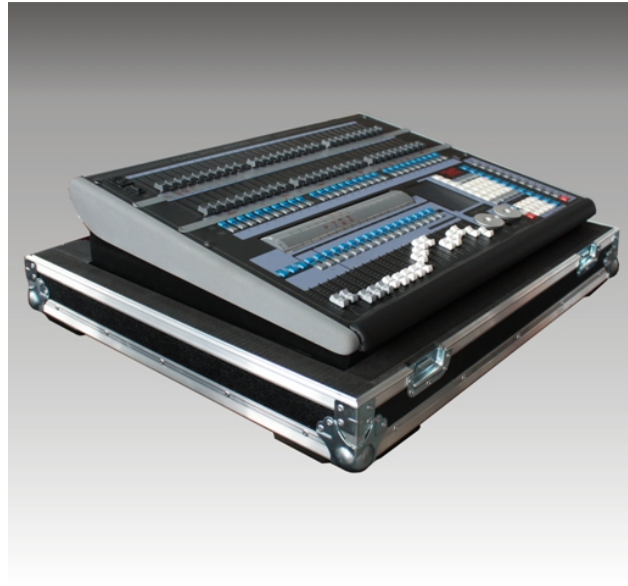

Flightcase Avolites Pearl 2010

Ref^a **LMIXER.136**

Santosom professional line
10mm Birch-Ply laminated
10mm Alum. hybrid lid location
32x32mm Aluminium L angle
4x Medium butterfly catches
8x Ball Corners
8x Large corner braces
4x Medium Heavy-duty handles
1x Dish for tour label 185x135mm

Max. dimensions mm (w/d/h): 850,00 740,00 295,00

Weight kg: 12,000