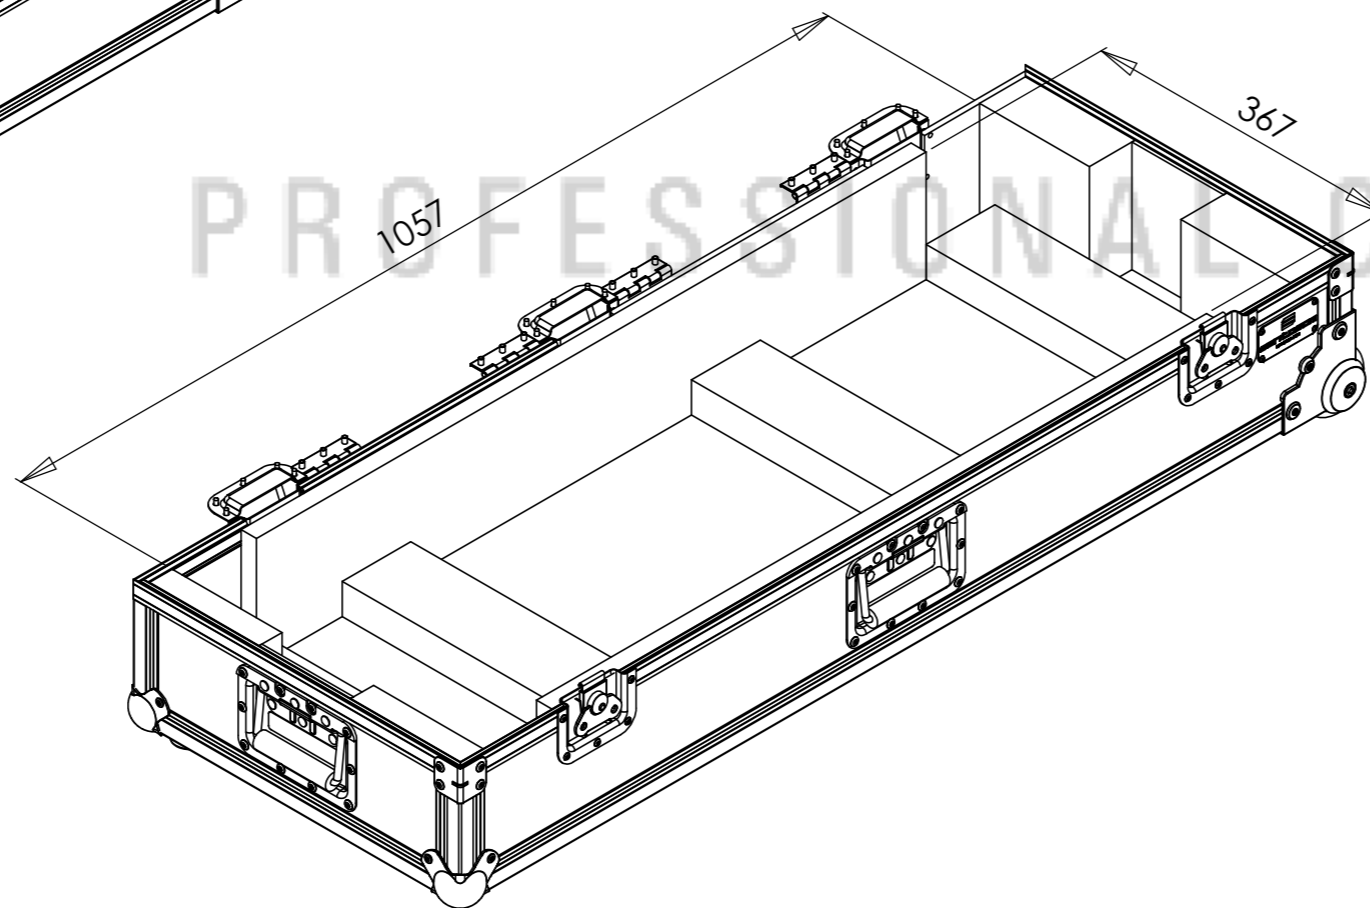

Interior dimensions		
Width	Depth	Height
1057	367	130
Weight	Approx. 17 Kg	
Wall Thickness	7mm	

This drawing must not be copied or disclosed without consent of the owner

Drawn by	Name	Date
DanielLopes	DanielLopes	04-05-2012
Reference	KEYBRD.305	
Scale	1:7	general tolerance 0.05mm
FC, Korg Kronos 61 key		