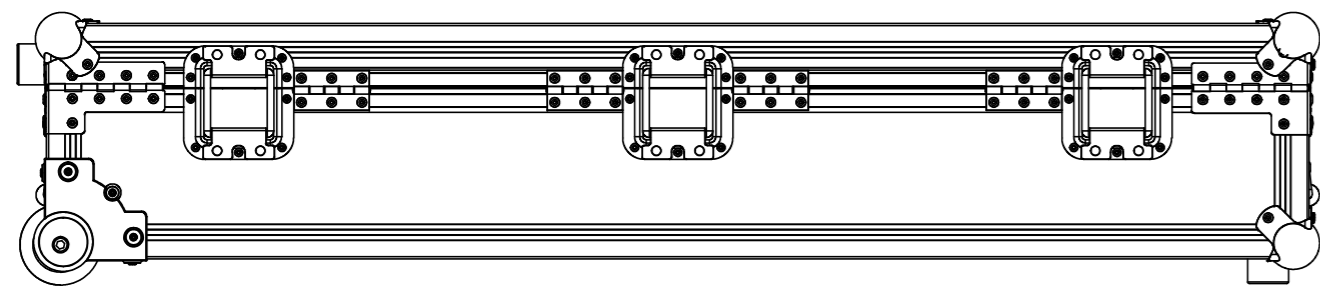

Interior dimensions		
Width	Depth	Height
1057	367	130
Weight	Approx. 17 Kg	
Wall Thickness	7mm	

This drawing must not be copied or disclosed without consent of the owner

Drawn by	Name	Date
DanielLopes	DanielLopes	04-05-2012
Reference	KEYBRD.305	
Scale	1:7	general tolerance 0.05mm
FC, Korg Kronos 61 key		