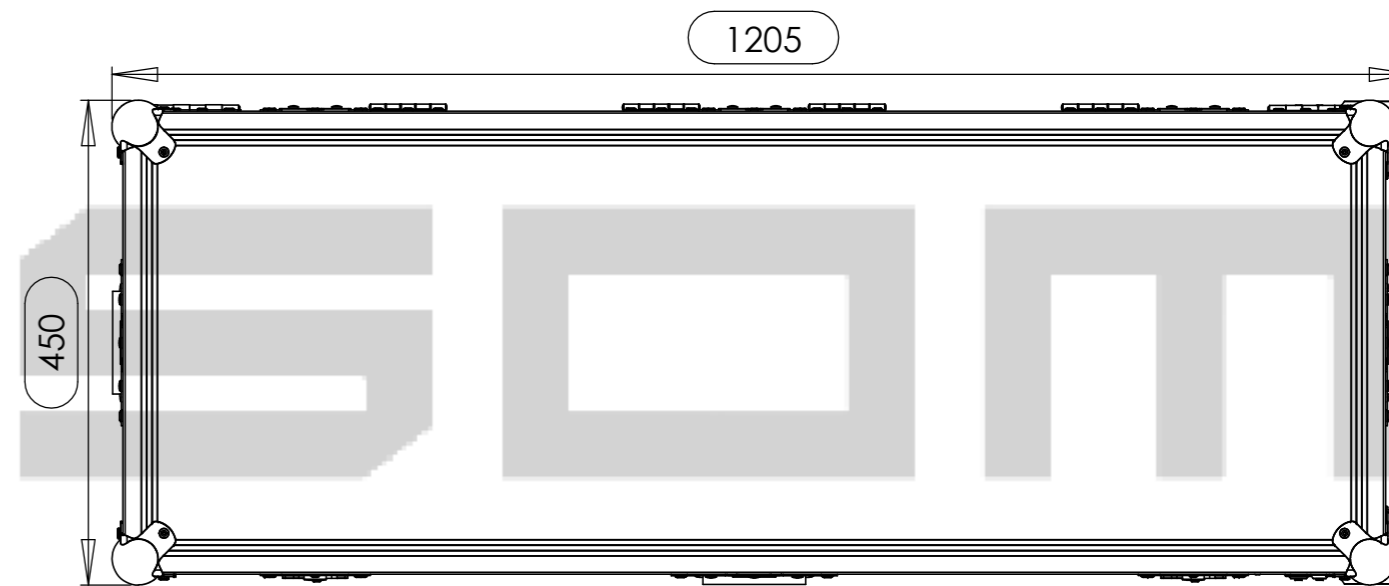

Interior dimensions		
Width	Depth	Height
1057	367	130
Weight	Approx. 17 Kg	
Wall Thickness	7mm	

This drawing must not be copied or disclosed without consent of the owner

Drawn by	Name	Date
DanielLopes	DanielLopes	04-05-2012
Reference	KEYBRD.305	
Scale	1:7	general tolerance 0.05mm
FC, Korg Kronos 61 key		