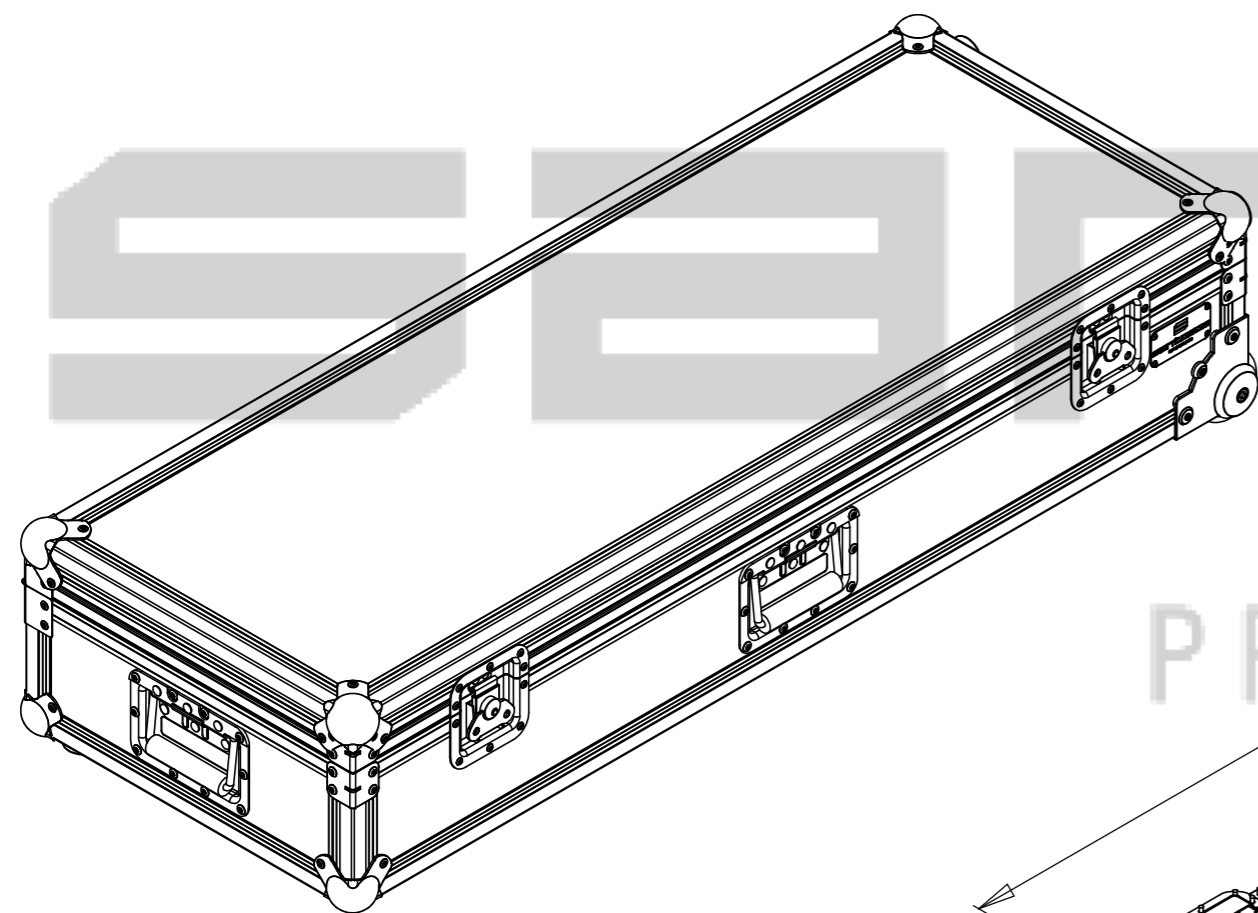

Interior dimensions		
Width	Depth	Height
1057	367	130
Weight	Approx. 17 Kg	
Wall Thickness	7mm	

This drawing must not be copied or disclosed without consent of the owner

Drawn by	Name	Date
DanielLopes	DanielLopes	04-05-2012
Reference	KEYBRD.305	
Scale	1:7	general tolerance 0.05mm
FC, Korg Kronos 61 key		