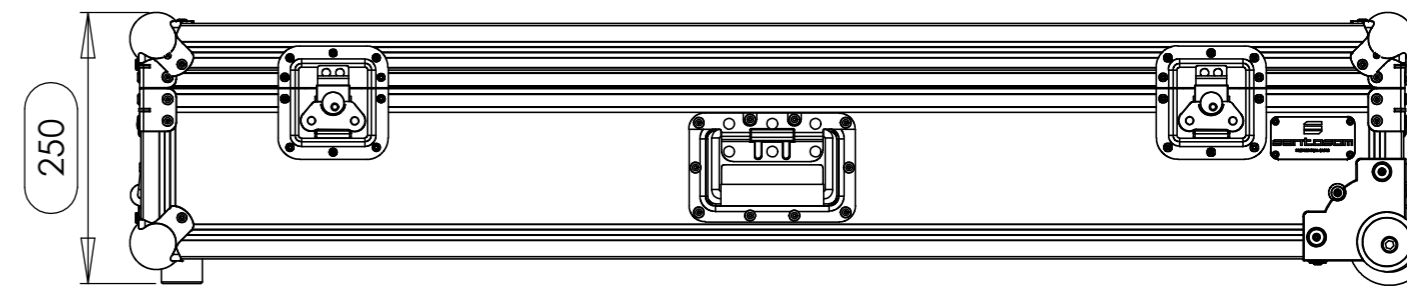

Interior dimensions		
Width	Depth	Height
1057	367	130
Weight	Approx. 17 Kg	
Wall Thickness	7mm	

This drawing must not be copied or disclosed without consent of the owner

Drawn by	Name	Date
DanielLopes	DanielLopes	04-05-2012
Reference	KEYBRD.305	
Scale	1:7	general tolerance 0.05mm
FC, Korg Kronos 61 key		