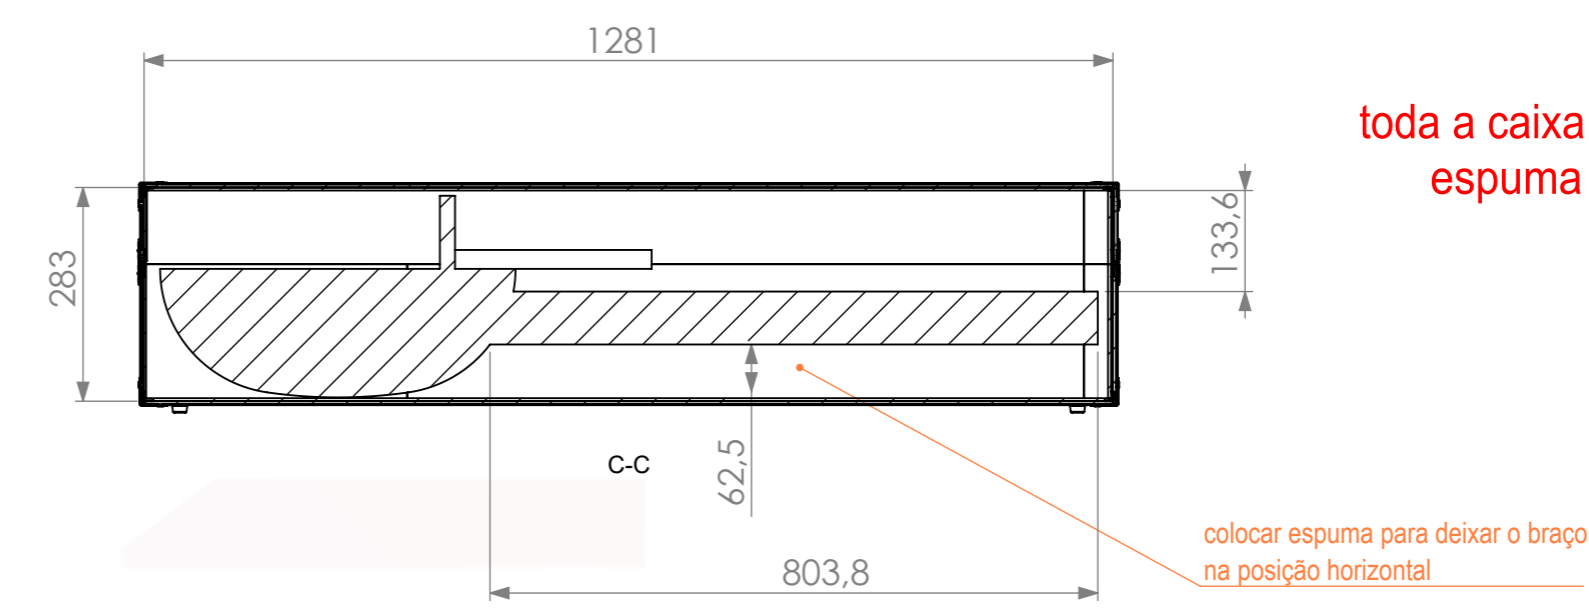

Internal Dimensions		
Width	Depth	Height
1280	490	283
Weight	Approx. 6.85 Kg	
Wall Thickness		4mm

Drawn by	Name	Date
CarlaSilva	CarlaSilva	28/06/2018
Reference	GUITAR.126	
Scale	units in mm	general tolerance
1:7	DO NOT SCALE	0.8mm
FLIGHTCASE, KORA		

This drawing must not be copied or disclosed without consent of the owner

toda a caixa é forrada com espuma no interior

colocar espuma para segurar o braço na posição correta

A3 This drawing must not be copied or disclosed without consent of the owner

Drawn by	Name	Date
CarlaSilva	CarlaSilva	28/06/2018
Reference	GUITAR.126	
Scale	units in mm	general tolerance
1:10	DO NOT SCALE	0,8mm
1st Angle projection	FLIGHTCASE_KORA (1260X470X260mm)	