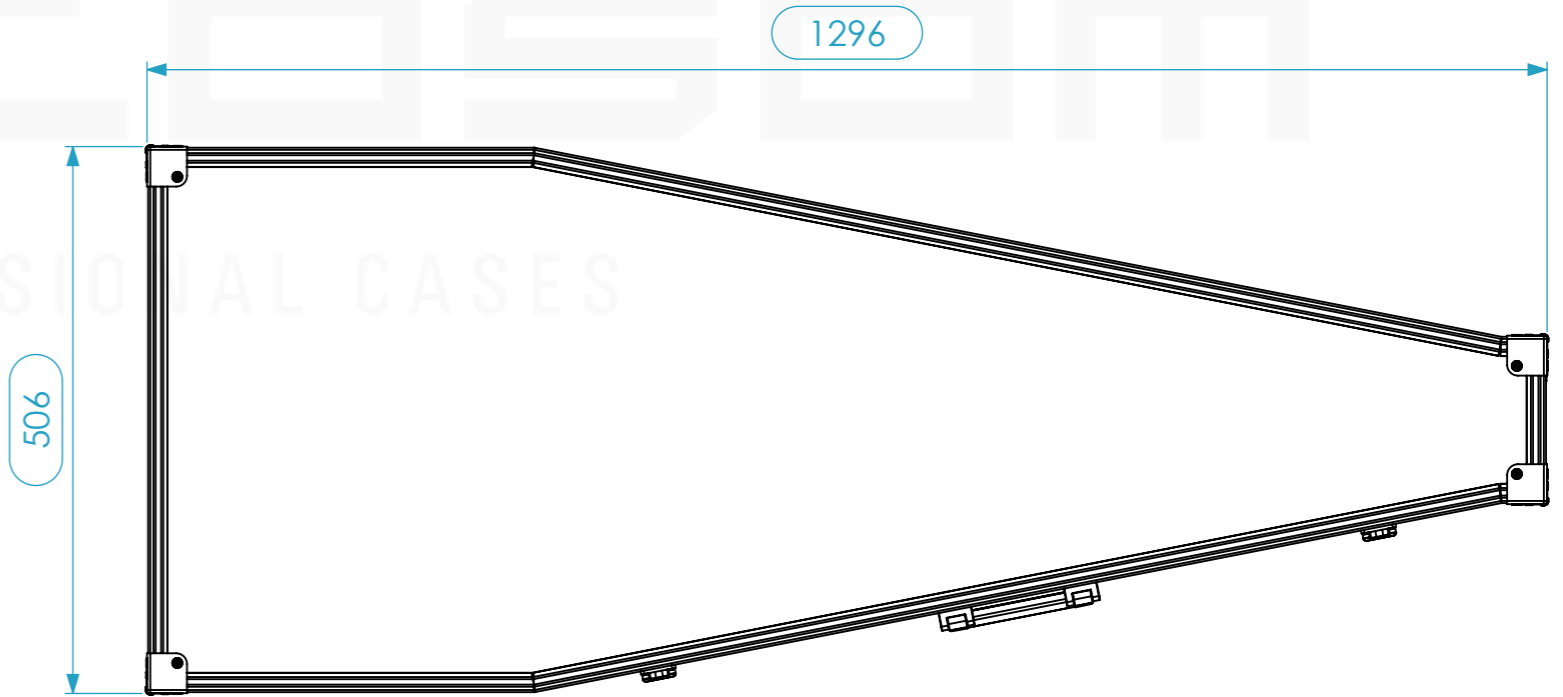

Internal Dimensions		
Width	Depth	Height
1280	490	283
Weight	Approx. 6.85 Kg	
Wall Thickness		4mm

Drawn by	Name	Date
CarlaSilva	CarlaSilva	28/06/2018
Reference	GUITAR.126	
Scale	units in mm	general tolerance
1:7	DO NOT SCALE	0.8mm
FLIGHTCASE, KORA		

This drawing must not be copied or disclosed without consent of the owner

toda a caixa é forrada com espuma no interior

colocar espuma para segurar o braço na posição correta

A3 This drawing must not be copied or disclosed without consent of the owner

Drawn by	Name	Date
CarlaSilva	CarlaSilva	28/06/2018
Reference	GUITAR.126	
Scale	units in mm	general tolerance
1:10	DO NOT SCALE	0,8mm
1st Angle projection	FLIGHTCASE_KORA (1260X470X260mm)	