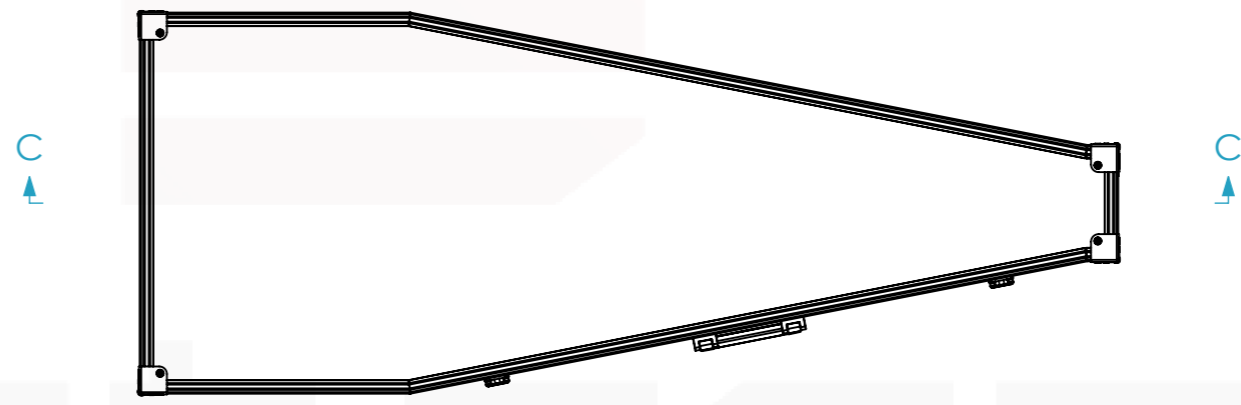

Internal Dimensions		
Width	Depth	Height
1280	490	283
Weight	Approx. 6.85 Kg	
Wall Thickness		4mm

Drawn by	Name	Date
CarlaSilva	CarlaSilva	28/06/2018
Reference	GUITAR.126	
Scale	units in mm	general tolerance
1:7	DO NOT SCALE	0.8mm
FLIGHTCASE, KORA		

This drawing must not be copied or disclosed without consent of the owner

toda a caixa é forrada com espuma no interior

colocar espuma para segurar o braço na posição correta

A3 This drawing must not be copied or disclosed without consent of the owner

Drawn by	Name	Date
CarlaSilva	CarlaSilva	28/06/2018
Reference	GUITAR.126	
Scale	units in mm	general tolerance
1:10	DO NOT SCALE	0,8mm
1st Angle projection	FLIGHTCASE_KORA (1260X470X260mm)	