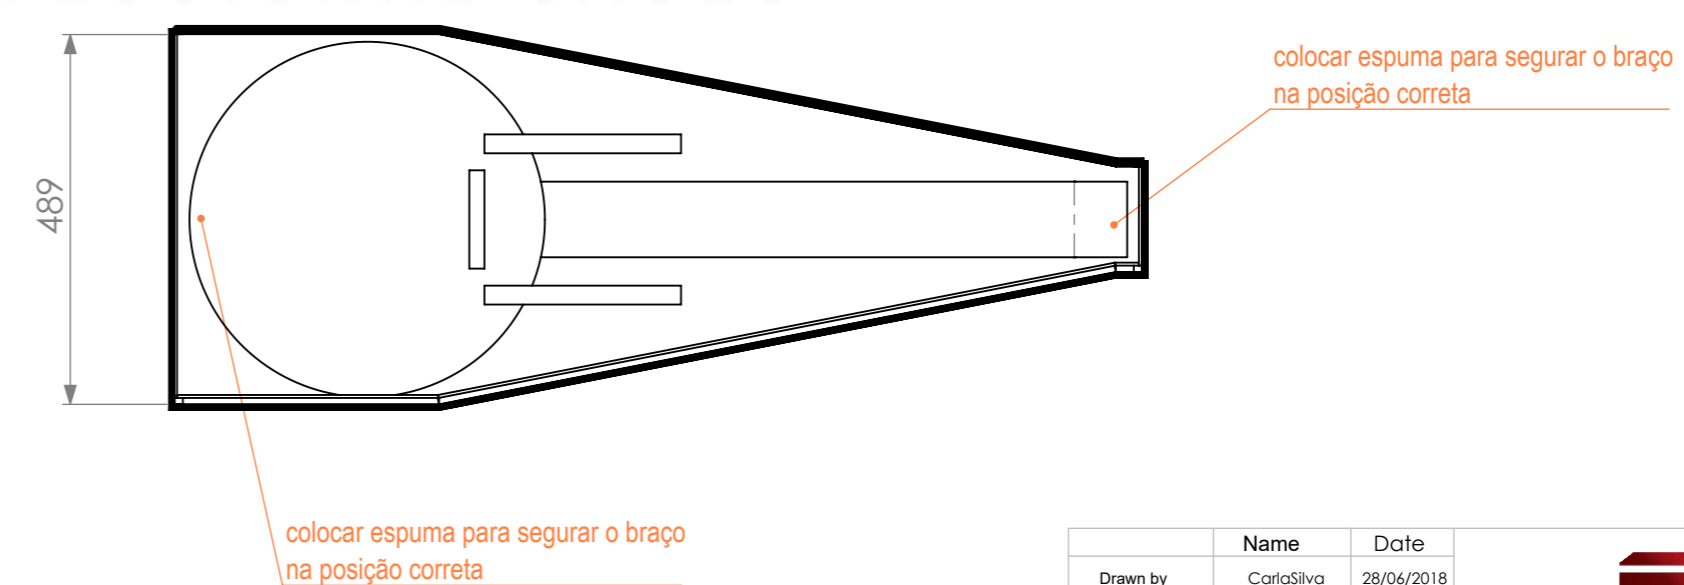

Internal Dimensions		
Width	Depth	Height
1280	490	283
Weight	Approx. 6.85 Kg	
Wall Thickness		4mm

Drawn by	Name	Date
CarlaSilva	CarlaSilva	28/06/2018
Reference	GUITAR.126	
Scale	units in mm	general tolerance
1:7	DO NOT SCALE	0.8mm
FLIGHTCASE, KORA		

This drawing must not be copied or disclosed without consent of the owner

toda a caixa é forrada com espuma no interior

colocar espuma para segurar o braço na posição correta

A3 This drawing must not be copied or disclosed without consent of the owner

Drawn by	Name	Date
CarlaSilva	CarlaSilva	28/06/2018
Reference	GUITAR.126	
Scale	units in mm	general tolerance
1:10	DO NOT SCALE	0,8mm
1st Angle projection	FLIGHTCASE_KORA (1260X470X260mm)	