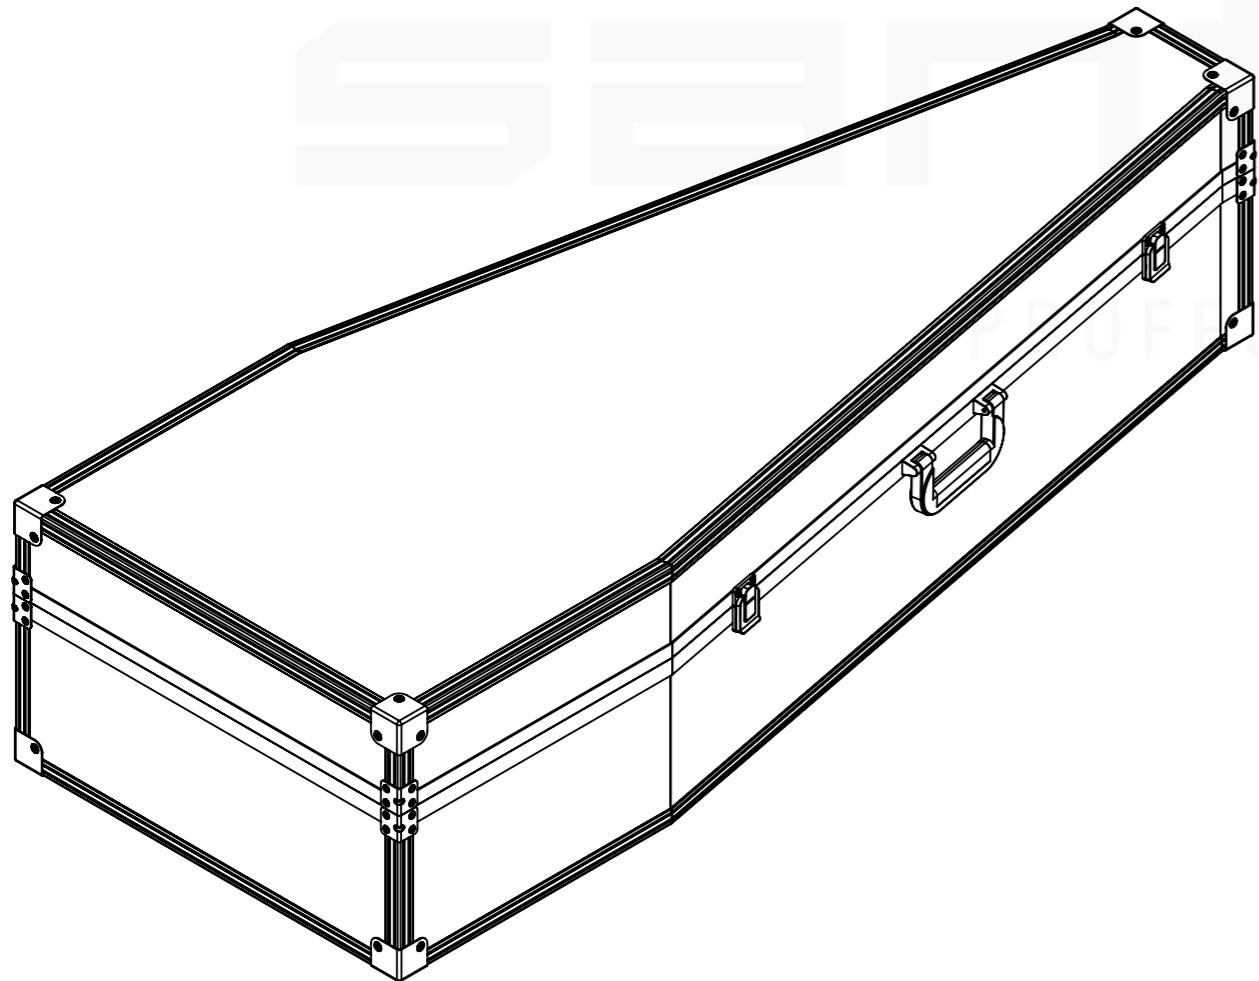

Internal Dimensions		
Width	Depth	Height
1280	490	283
Weight	Approx. 6.85 Kg	
Wall Thickness		4mm

Drawn by	Name	Date
CarlaSilva	CarlaSilva	28/06/2018
Reference	GUITAR.126	
Scale	units in mm	general tolerance
1:7	DO NOT SCALE	0.8mm
FLIGHTCASE, KORA		

This drawing must not be copied or disclosed without consent of the owner

toda a caixa é forrada com espuma no interior

colocar espuma para segurar o braço na posição correta

A3 This drawing must not be copied or disclosed without consent of the owner

Drawn by	Name	Date
CarlaSilva	CarlaSilva	28/06/2018
Reference	GUITAR.126	
Scale	units in mm	general tolerance
1:10	DO NOT SCALE	0,8mm
1st Angle projection	FLIGHTCASE_KORA (1260X470X260mm)	