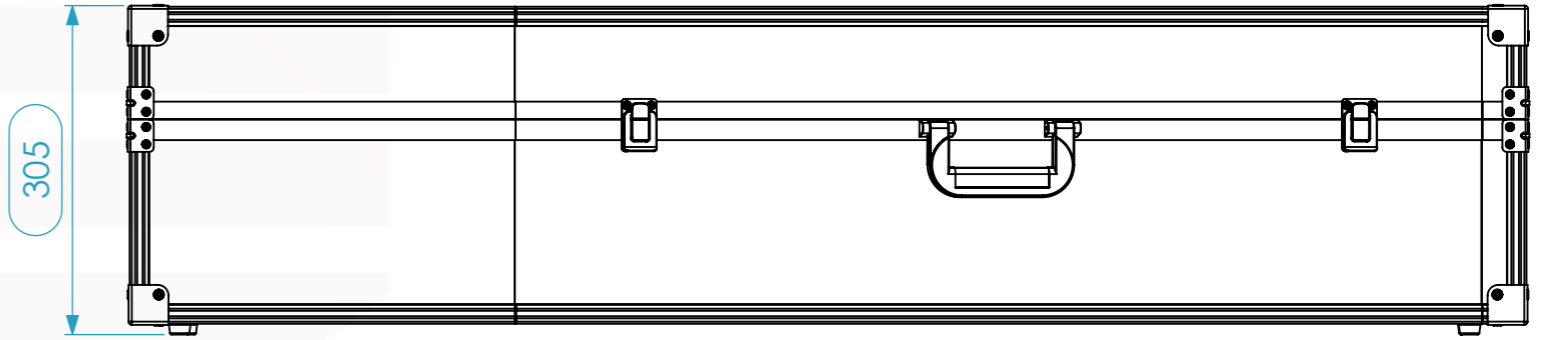

Internal Dimensions		
Width	Depth	Height
1280	490	283
Weight	Approx. 6.85 Kg	
Wall Thickness		4mm

Drawn by	Name	Date
CarlaSilva	CarlaSilva	28/06/2018
Reference	GUITAR.126	
Scale	units in mm	general tolerance
1:7	DO NOT SCALE	0.8mm
FLIGHTCASE, KORA		

This drawing must not be copied or disclosed without consent of the owner

toda a caixa é forrada com espuma no interior

colocar espuma para segurar o braço na posição correta

A3 This drawing must not be copied or disclosed without consent of the owner

Drawn by	Name	Date
CarlaSilva	CarlaSilva	28/06/2018
Reference	GUITAR.126	
Scale	units in mm	general tolerance
1:10	DO NOT SCALE	0,8mm
1st Angle projection	FLIGHTCASE_KORA (1260X470X260mm)	