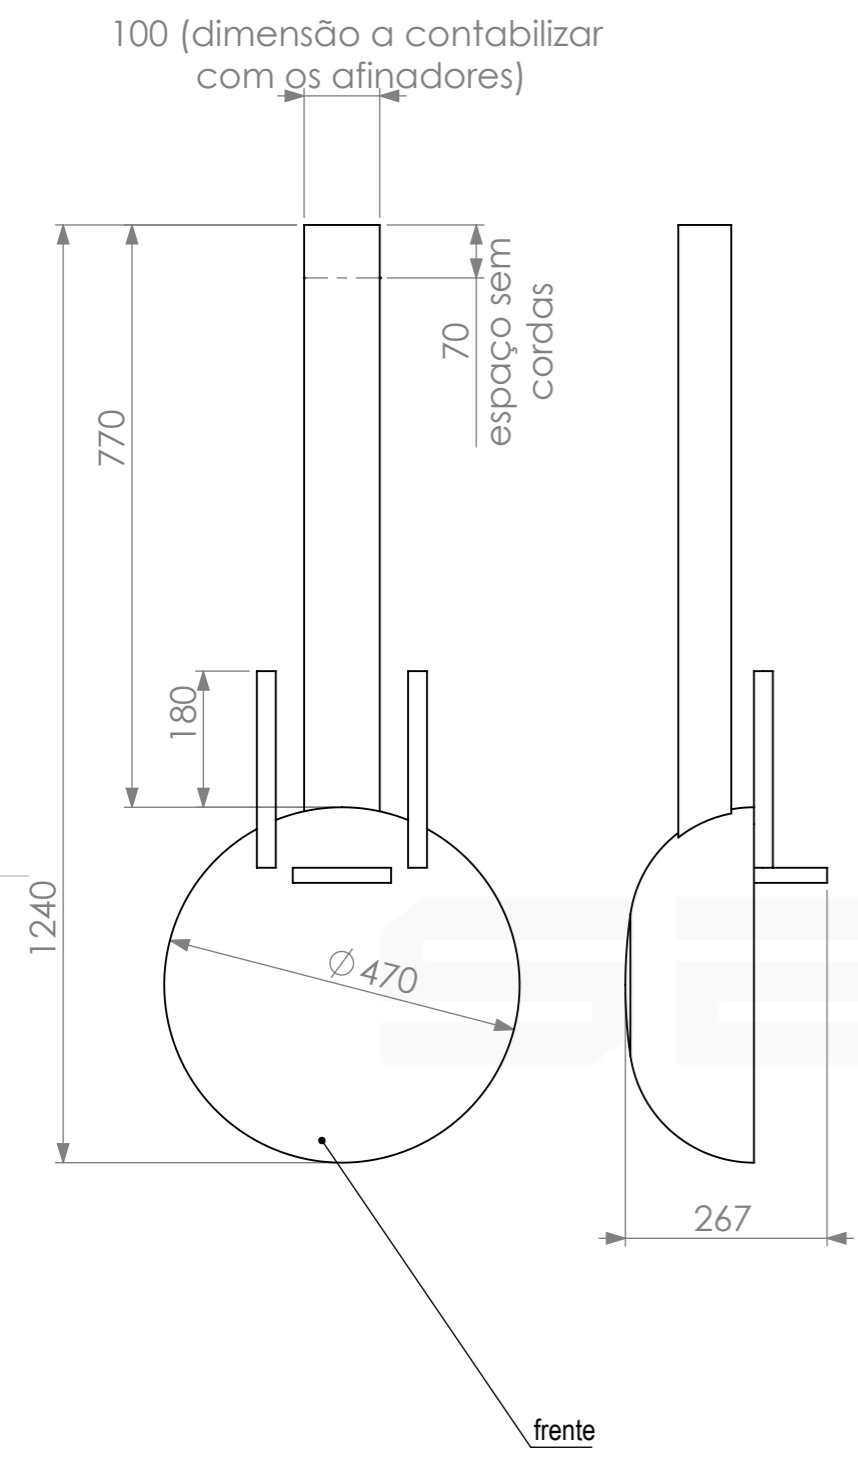

Internal Dimensions		
Width	Depth	Height
1280	490	283
Weight	Approx. 6.85 Kg	
Wall Thickness		4mm

Drawn by	Name	Date
CarlaSilva	CarlaSilva	28/06/2018
Reference	GUITAR.126	
Scale	units in mm	general tolerance
1:7	DO NOT SCALE	0.8mm
FLIGHTCASE, KORA		

This drawing must not be copied or disclosed without consent of the owner

toda a caixa é forrada com espuma no interior

colocar espuma para segurar o braço na posição correta

A3 This drawing must not be copied or disclosed without consent of the owner

Drawn by	Name	Date
CarlaSilva	CarlaSilva	28/06/2018
Reference	GUITAR.126	
Scale	units in mm	general tolerance
1:10	DO NOT SCALE	0,8mm
1st Angle projection	FLIGHTCASE_KORA (1260X470X260mm)	