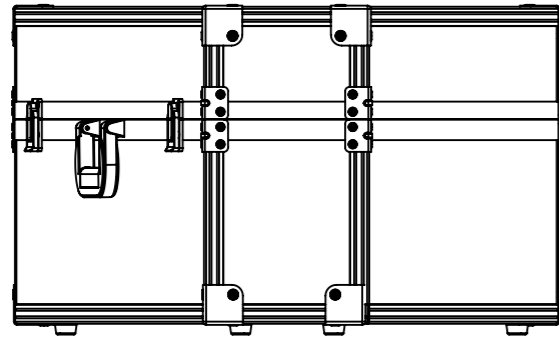

Internal Dimensions		
Width	Depth	Height
1280	490	283
Weight	Approx. 6.85 Kg	
Wall Thickness		4mm

Drawn by	Name	Date
CarlaSilva	CarlaSilva	28/06/2018
Reference	GUITAR.126	
Scale	units in mm	general tolerance
1:7	DO NOT SCALE	0.8mm
FLIGHTCASE, KORA		

This drawing must not be copied or disclosed without consent of the owner

toda a caixa é forrada com espuma no interior

colocar espuma para segurar o braço na posição correta

A3 This drawing must not be copied or disclosed without consent of the owner

Drawn by	Name	Date
CarlaSilva	CarlaSilva	28/06/2018
Reference	GUITAR.126	
Scale	units in mm	general tolerance
1:10	DO NOT SCALE	0,8mm
1st Angle projection	FLIGHTCASE_KORA (1260X470X260mm)	