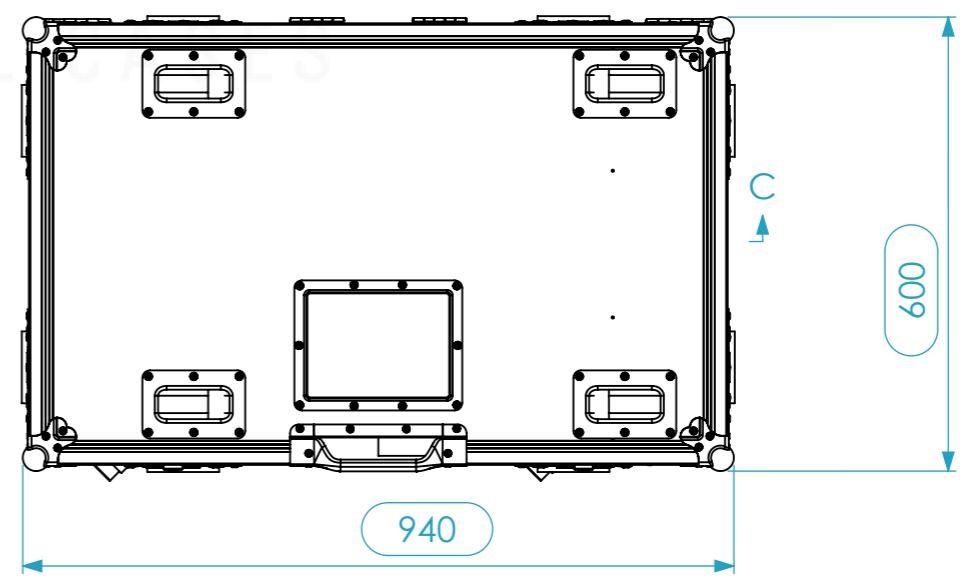

Equipment	4X FOS RGB FAN + SKATE + ACCESS.	
Width	Depth	Height
700	700	75
Internal Dimensions		
Width	Depth	Height
896	556	740
Weight	Approx. 40.29 Kg	
Wall Thickness	10 mm	

General External Dimensions		Usable Inner Dimensions	
W	Width	Wi	Inside Width
D	Depth	Di	Inside Depth
H	Height	Hi	Inside Height

A3 This drawing must not be copied or disclosed without consent of the owner

Drawn by	Name	Date
CarlaSilva	CarlaSilva	08/08/2018
Reference	FAN.106	
Scale	units in mm	general tolerance
1:10	DO NOT SCALE	0.8mm
1st Angle projection		
FLIGHT CASE, 4X FOS RGB FAN + ACCESS.		