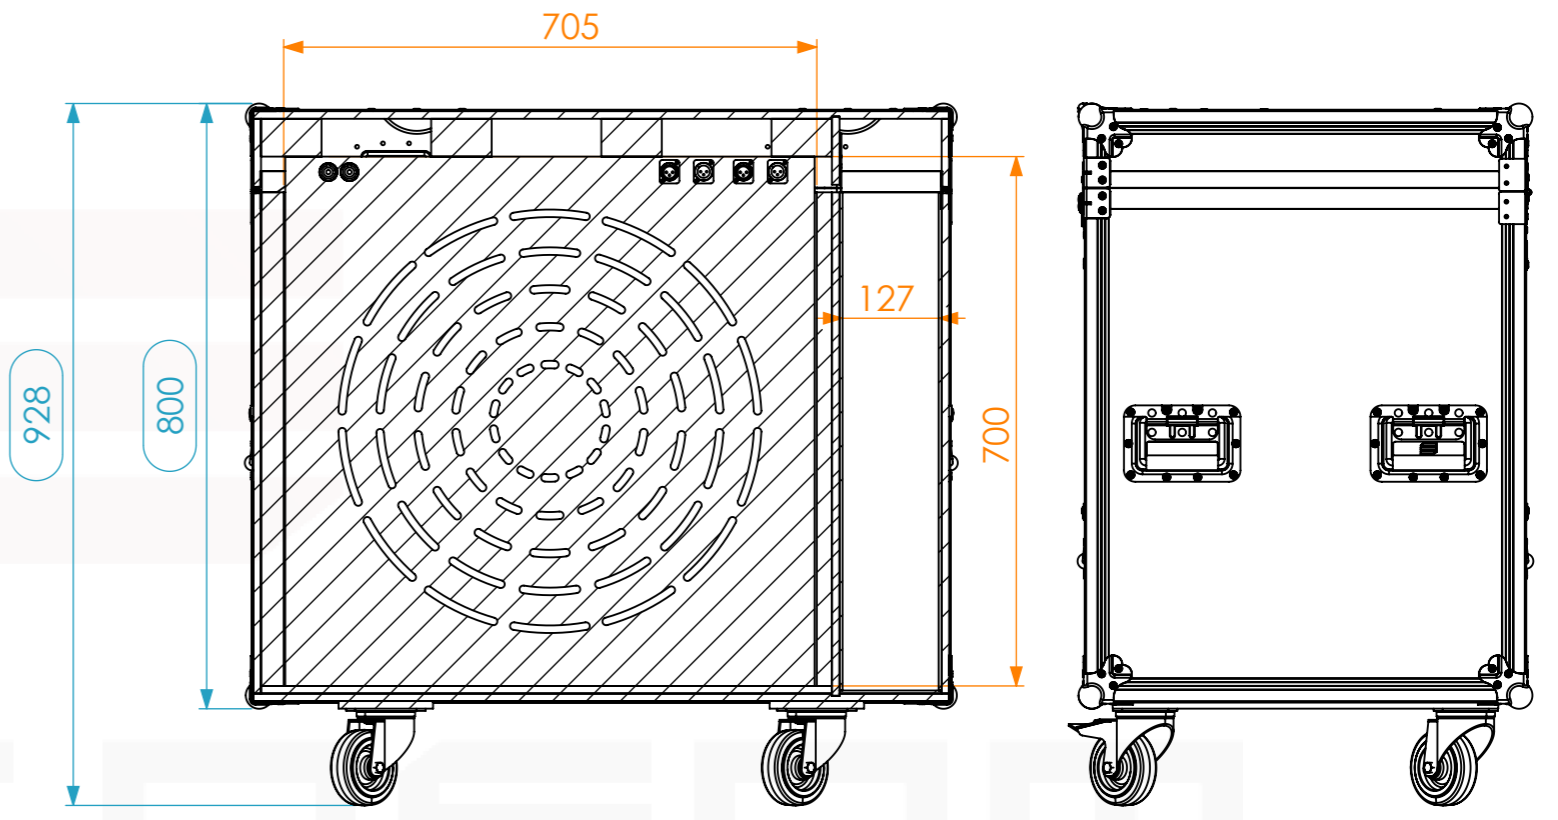

Equipment	4X FOS RGB FAN + SKATE + ACCESS.	
Width	Depth	Height
700	700	75
Internal Dimensions		
Width	Depth	Height
896	556	740
Weight	Approx. 40.29 Kg	
Wall Thickness	10 mm	

General External Dimensions		Usable Inner Dimensions	
W	Width	Wi	Inside Width
D	Depth	Di	Inside Depth
H	Height	Hi	Inside Height

A3 This drawing must not be copied or disclosed without consent of the owner

Drawn by	Name	Date
CarlaSilva	CarlaSilva	08/08/2018
Reference	FAN.106	
Scale	units in mm	general tolerance
1:10	DO NOT SCALE	0.8mm
1st Angle projection		
FLIGHT CASE, 4X FOS RGB FAN + ACCESS.		