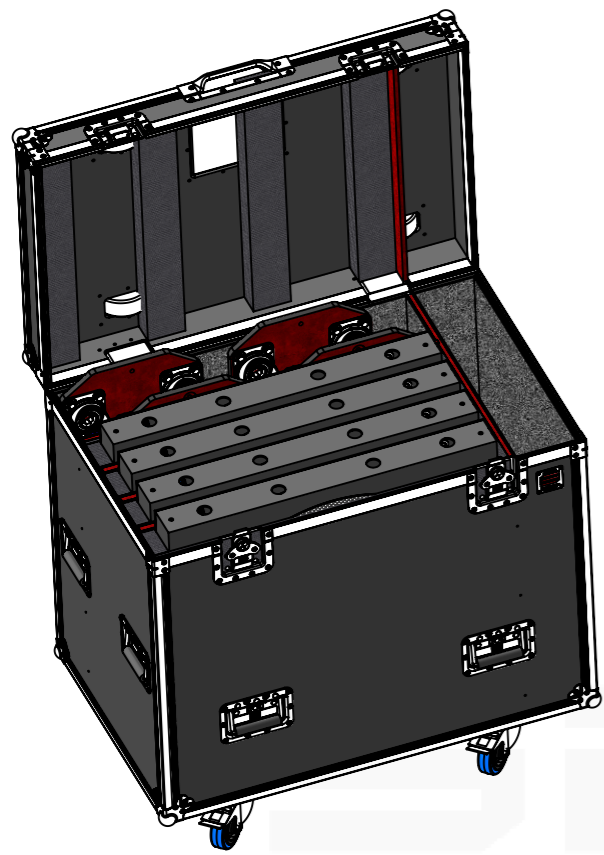

Equipment	4X FOS RGB FAN + SKATE + ACCESS.	
Width	Depth	Height
700	700	75
Internal Dimensions		
Width	Depth	Height
896	556	740
Weight	Approx. 40.29 Kg	
Wall Thickness	10 mm	

General External Dimensions		Usable Inner Dimensions	
W	Width	Wi	Inside Width
D	Depth	Di	Inside Depth
H	Height	Hi	Inside Height

A3 This drawing must not be copied or disclosed without consent of the owner

Drawn by	Name	Date
CarlaSilva	CarlaSilva	08/08/2018
Reference	FAN.106	
Scale	units in mm	general tolerance
1:10	DO NOT SCALE	0.8mm
1st Angle projection		
FLIGHT CASE, 4X FOS RGB FAN + ACCESS.		