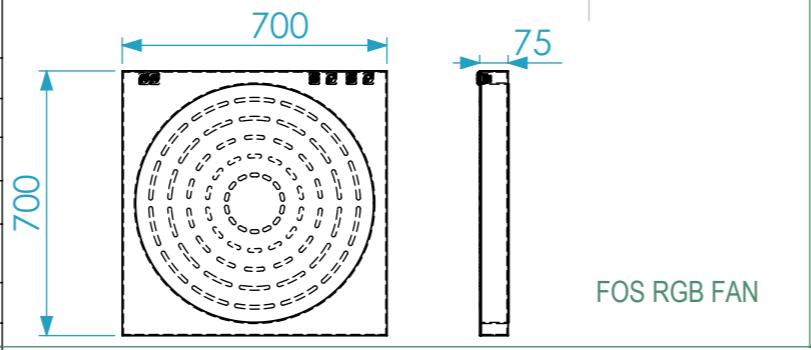

Equipment	4X FOS RGB FAN + SKATE + ACCESS.	
Width	Depth	Height
700	700	75
Internal Dimensions		
Width	Depth	Height
896	556	740
Weight	Approx. 40.29 Kg	
Wall Thickness	10 mm	

General External Dimensions		Usable Inner Dimensions	
W	Width	Wi	Inside Width
D	Depth	Di	Inside Depth
H	Height	Hi	Inside Height

A3 This drawing must not be copied or disclosed without consent of the owner

Drawn by	Name	Date
CarlaSilva	CarlaSilva	08/08/2018
Reference	FAN.106	
Scale	units in mm	general tolerance
1:10	DO NOT SCALE	0.8mm
1st Angle projection		
FLIGHT CASE, 4X FOS RGB FAN + ACCESS.		