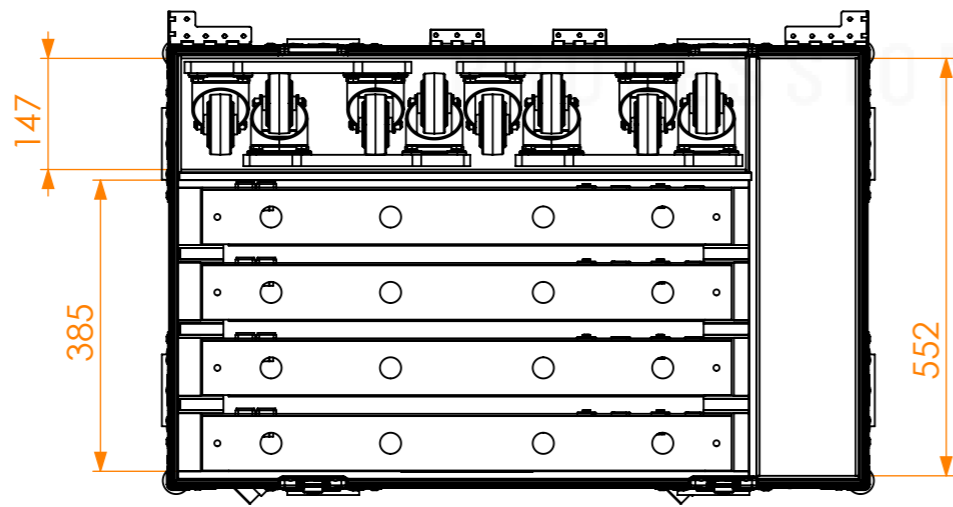

Equipment	4X FOS RGB FAN + SKATE + ACCESS.	
Width	Depth	Height
700	700	75
Internal Dimensions		
Width	Depth	Height
896	556	740
Weight	Approx. 40.29 Kg	
Wall Thickness	10 mm	

General External Dimensions		Usable Inner Dimensions	
W	Width	Wi	Inside Width
D	Depth	Di	Inside Depth
H	Height	Hi	Inside Height

A3 This drawing must not be copied or disclosed without consent of the owner

Drawn by	Name	Date
CarlaSilva	CarlaSilva	08/08/2018
Reference	FAN.106	
Scale	units in mm	general tolerance
1:10	DO NOT SCALE	0.8mm
1st Angle projection		
FLIGHT CASE, 4X FOS RGB FAN + ACCESS.		