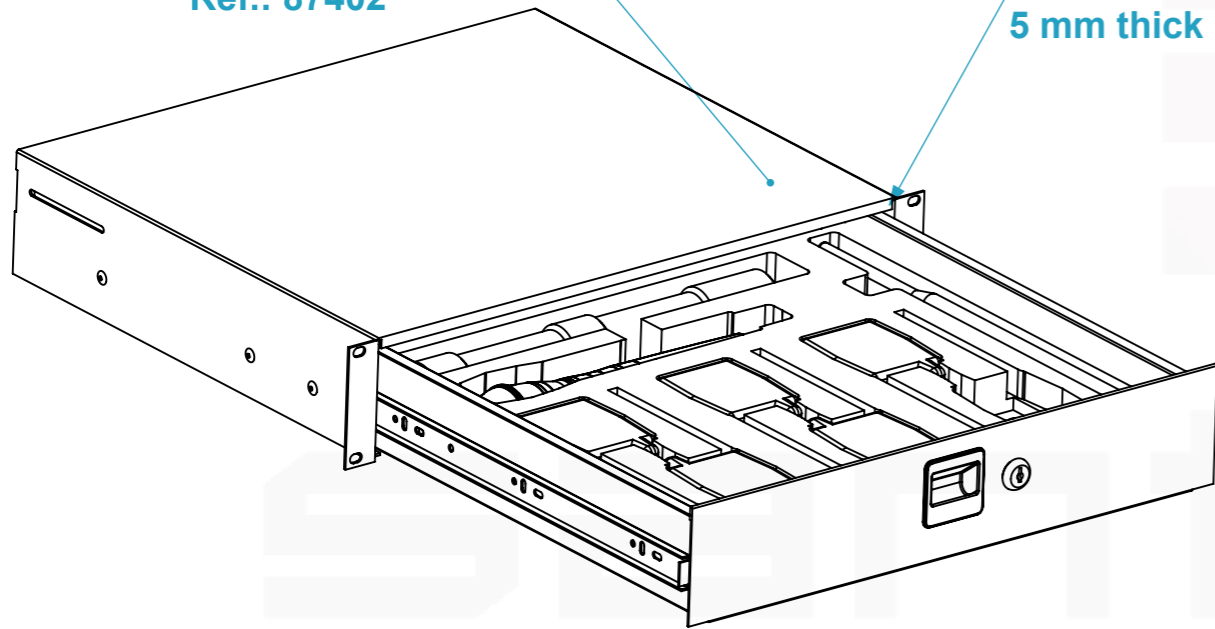

Dimensions

Width	Depth	Height
405	376	60
Weight	Approx. 0.82 Kg	

Foam for 2U Rack Drawer
 Inner Dim. (WxDxH):
 405x376x78
 Ref.: 87402

HD Foam on top
 5 mm thick

Drawn by	Name	Date
CarlaSilva	CarlaSilva	14/07/2020
Reference	EHK.450	
Scale	units in mm	general tolerance
1:4	DO NOT SCALE	0.8mm
EHD 2U, SHURE Shure 6x AD2 + 1x SE1 + 2x UA8 + 01x UA860		