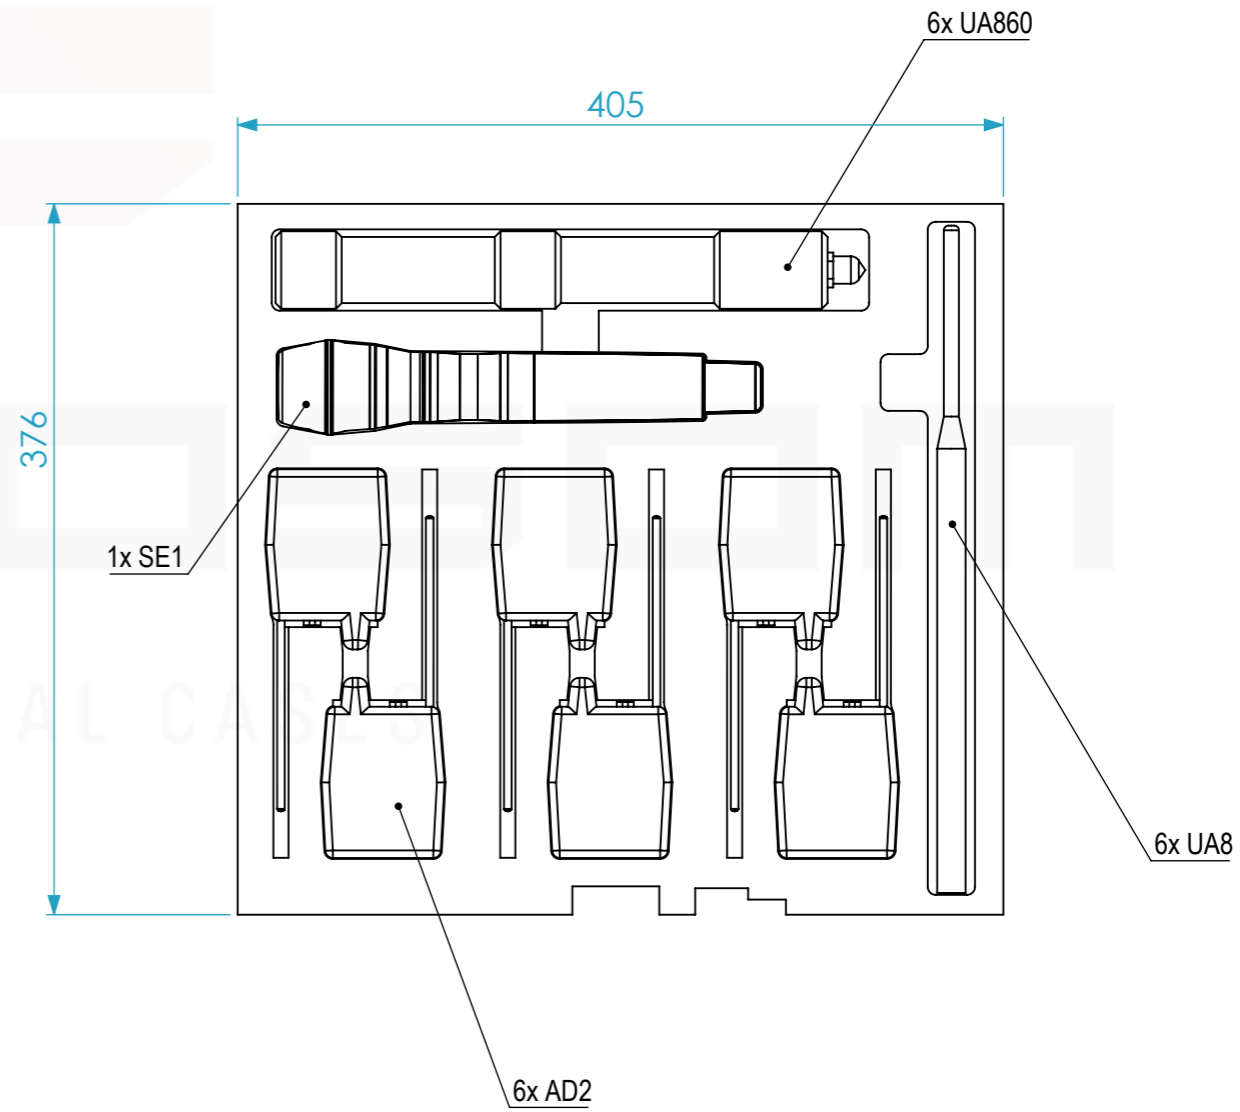

Dimensions

Width	Depth	Height
405	376	60
Weight	Approx. 0.82 Kg	

Foam for 2U Rack Drawer
 Inner Dim. (WxDxH):
 405x376x78
 Ref.: 87402

HD Foam on top
 5 mm thick

Drawn by	Name	Date
CarlaSilva	CarlaSilva	14/07/2020
Reference	EHK.450	
Scale	units in mm	general tolerance
1:4	DO NOT SCALE	0.8mm
EHD 2U, SHURE Shure 6x AD2 + 1x SE1 + 2x UA8 + 01x UA860		

This drawing must not be copied or disclosed without consent of the owner

A3