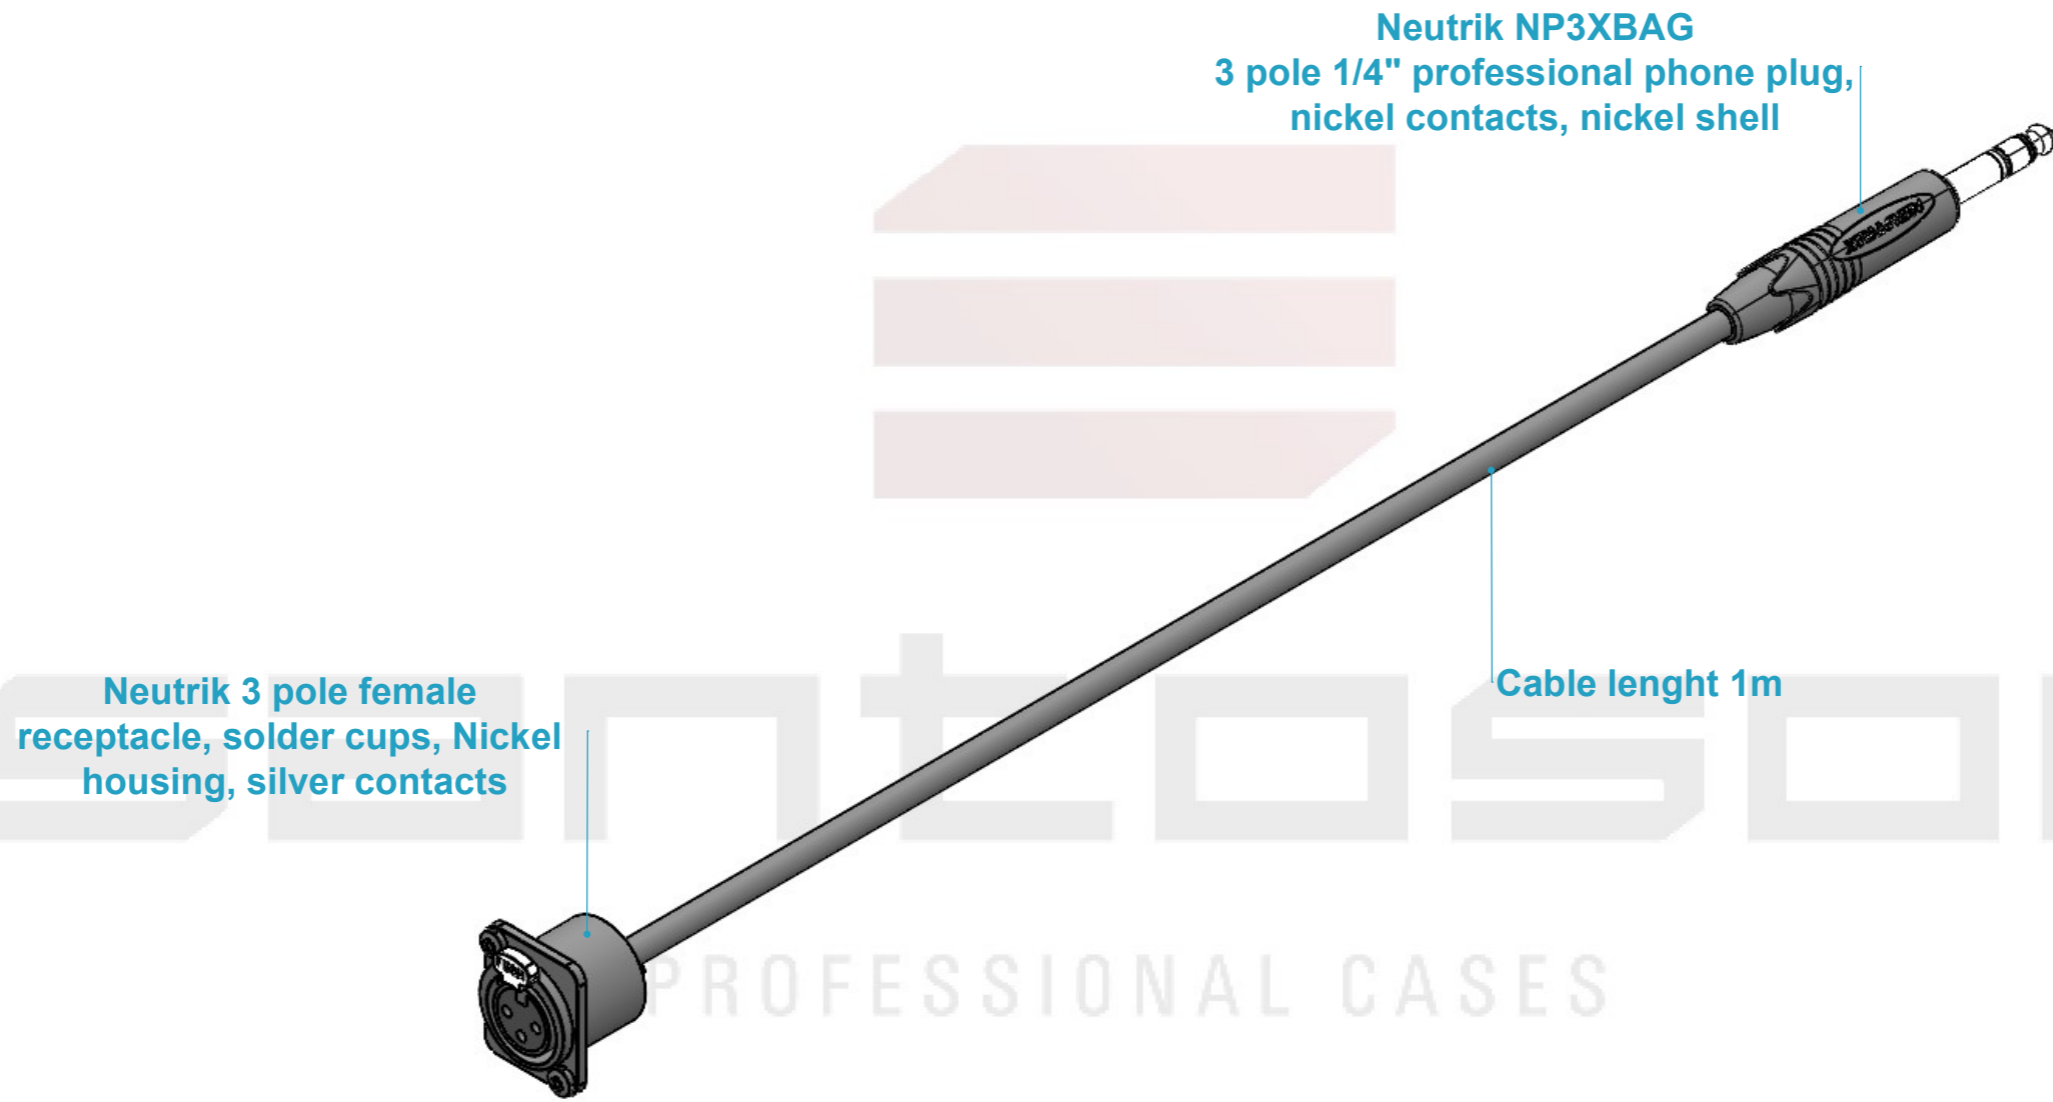

Audio connection whip

Rack panel Female connector to Jack 6.5 connector

Neutrik NP3XBAG
3 pole 1/4" professional phone plug,
nickel contacts, nickel shell

Neutrik 3 pole female
receptacle, solder cups, Nickel
housing, silver contacts

Cable lenght 1m

All components included
(Fully assembled)

This drawing must not be
copied or disclosed without
consent of the owner

Drawn by	Name	Date
alvaro.santos	alvaro.santos	29/04/2026
Reference	EC.MIC4.XLRF.NP3X	
Scale	units in mm	general tolerance
1:1.5	DO NOT SCALE	0.8mm
Cabo microfona Ø4 XLR macho painel / NP3X Jack 6.5		