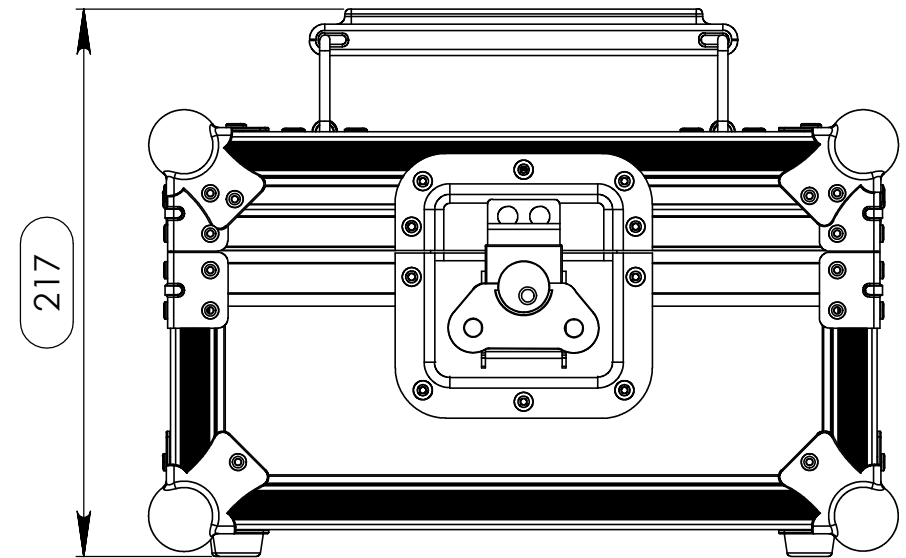

Interior dimensions		
Width	Depth	Height
254	145/67	107.5
Weight	Approx. 4 Kg	
Wall Thickness		7mm

Drawn by	Name	Date
pedroneves	pedroneves	02-08-2012
Reference	DMX.001	
Scale	units in mm	general tolerance
1:3	DO NOT SCALE	0.8mm
FC, Buffer Avolites		