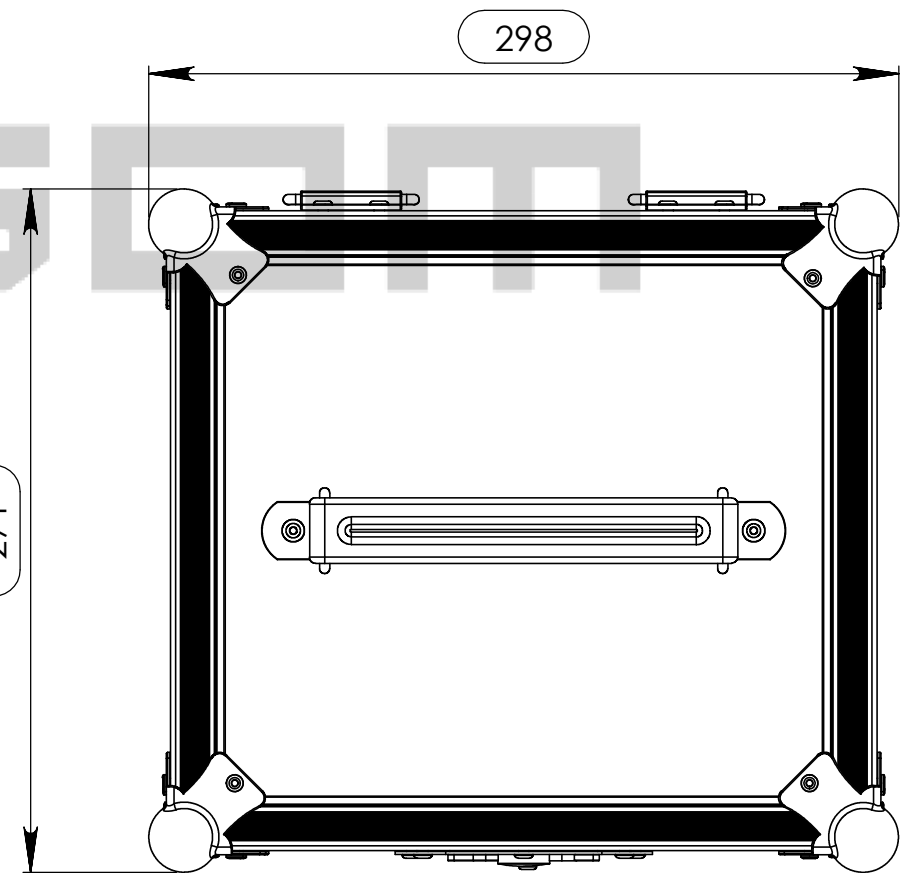

Interior dimensions		
Width	Depth	Height
254	145/67	107.5
Weight	Approx. 4 Kg	
Wall Thickness		7mm

Drawn by	Name	Date
pedroneves	pedroneves	02-08-2012
Reference	DMX.001	
Scale	units in mm	general tolerance
1:3	DO NOT SCALE	0.8mm
FC, Buffer Avolites		