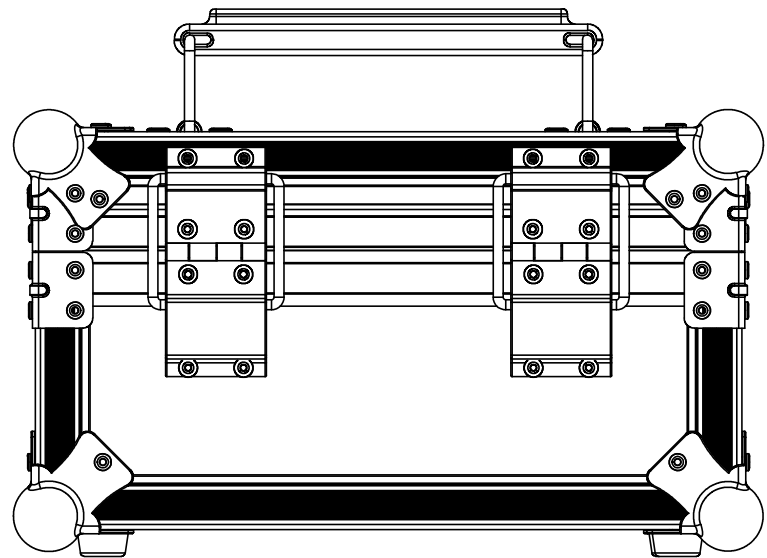

Interior dimensions		
Width	Depth	Height
254	145/67	107.5
Weight	Approx. 4 Kg	
Wall Thickness		7mm

Drawn by	Name	Date
pedroneves	pedroneves	02-08-2012
Reference	DMX.001	
Scale	units in mm	general tolerance
1:3	DO NOT SCALE	0.8mm
FC, Buffer Avolites		