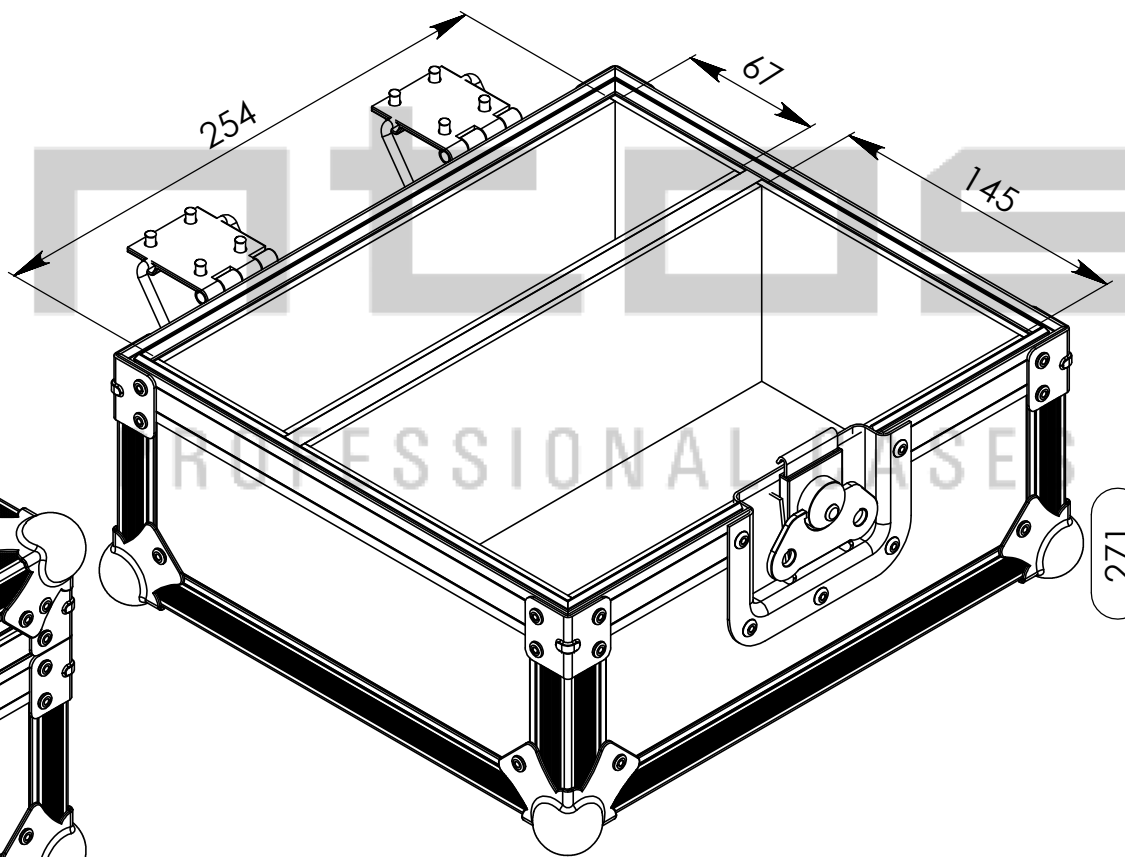

Interior dimensions		
Width	Depth	Height
254	145/67	107.5
Weight	Approx. 4 Kg	
Wall Thickness		7mm

Drawn by	Name	Date
pedroneves	pedroneves	02-08-2012
Reference	DMX.001	
Scale	units in mm	general tolerance
1:3	DO NOT SCALE	0.8mm
FC, Buffer Avolites		