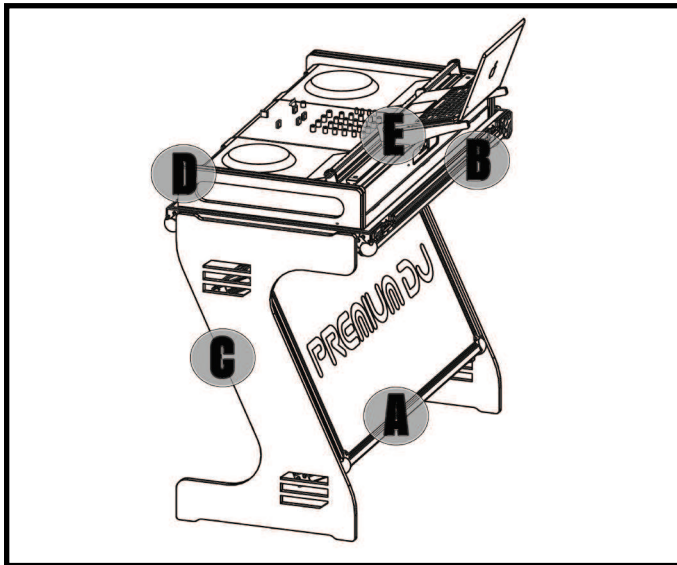

PREMIUM DJ FLIGHTCASE

A flightcase Premium DJ é uma das mais recentes inovações da Santosom Lda. A solução perfeita para os profissionais. Equipada com iluminação regulável, suporte para headphones e um kit de suporte para computador, esta solução transforma o seu set Dj num verdadeiro DJ Premium Set.

The DJ Premium Flightcase is our latest revolution. This new and unique manufacturing concept was specially developed for DJ's according to their needs and recommendations. Our design team implemented all great ideas shared by the professionals and conceived this great design.

PT ELEMENTOS

- (A) - TAMPA DA FLIGHT CASE
- (B) - BASE DA FLIGHT CASE
- (C) - SUPORTE LATERAL DA FLIGHT CASE (DE SÉRIE NA EDIÇÃO FULL PREMIUM)
- (D) - BANDEJA EXTRAÍVEL PARA EQUIPAMENTOS
- (E) - SUPORTE PARA COMPUTADOR
- (F) - BARRA DE ILUMINAÇÃO LED
- (G) - REGULADOR DE ILUMINAÇÃO
- (H) - SUPORTE DE AURICULARES
- (I) - RODAS PARA TRANSPORTE

EN ELEMENTS

- (A) - FLIGHT CASE COVER
- (B) - FLIGHT CASE BASE
- (C) - SIDE SUPPORT FOR FLIGHT CASE (ONLY INCLUDED IN FULL PREMIUM EDITION)
- (D) - EQUIPMENT REMOVABLE COMPARTMENT
- (E) - LAPTOP SUPPORT
- (F) - LED LIGHT SYSTEM
- (G) - LED LIGHT REGULATION BUTTON
- (H) - HEADPHONE SUPPORT
- (I) - TRANSPORT WHEELS

PT - Premium DJ - Versões disponíveis em stock:
EN - Premium DJ - Available in stock:

- **DJR7-087PM** - DDJ-SZ
- **DJR7-107PM** - (2x)CDJ-850/900/2000 + (1x)DJM-900
- **DJR7-116PM** - (2x)CDJ-850/900/2000 + (1x)DJM-2000

PT - Premium DJ - Acessórios disponíveis em stock:
EN - Premium DJ - Available Accessories:

- **SUPORTE.1006A** - PERNAS LATERAIS PARA MODELO DJR7
- **SUPORTE.1006A** - SIDE SUPPORT FOR MODEL DJR7
- **SUPORTE.1007** - SUPORTE EM ACRÍLICO PARA COMPUTADOR
- **SUPORTE.1007** - ACRYLIC COMPUTER SUPPORT

CARACTERÍSTICAS:

- Madeira de Choupo 7 mm, com PVC;
- Alumínio 32 x 32 mm;
- Cantos de bola
- Pegas metálicas;
- Espuma interior para proteção
- Luz led com regulação;
- Suporte de auriculares;
- Compartimento para cabos;
- Laterais personalizáveis;
- Um kit de suporte para computador;

SPECIFICATIONS:

- 7 mm Poplar Wood with PVC;
- 32 x 32 mm Aluminium L angle;
- Rounded Corners;
- Recessed Handle;
- Foam for equipment protection;
- Led lights with regulation;
- Headphone support;
- Cable compartment;
- Personalized side brands;
- 1x Computer support;