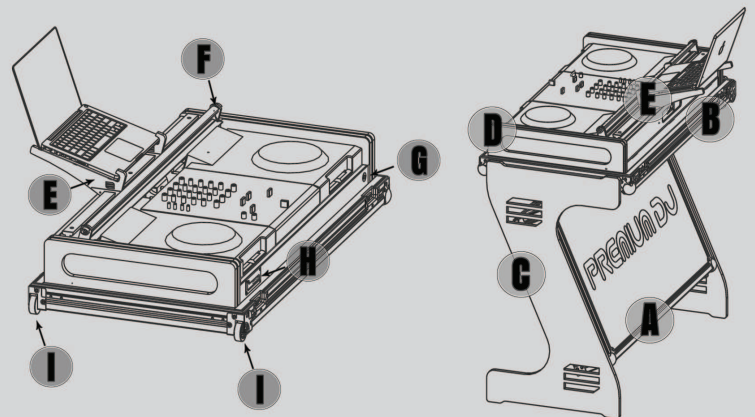

### Additional options available

SUPORTE.1006

**2 SIDE SUPPORTS  
TO TRANSFORM YOUR  
FLIGHT CASE INTO A  
COMPLETE DJ SET**

SUPORTE.1007

**4 UNITS KIT ACRYLIC  
SUPPORT TO USE  
ANOTHER COMPUTER**

- (A) - FLIGHT CASE COVER
- (C) - SIDE SUPPORT FOR FLIGHT CASE (ONLY INCLUDED IN FULL PREMIUM EDITION)
- (D) - EQUIPMENT REMOVABLE COMPARTMENT
- (F) - LED LIGHT SYSTEM
- (H) - HEADPHONE SUPPORT

- (B) - FLIGHT CASE BASE
- (E) - LAPTOP SUPPORT
- (G) - LED LIGHT REGULATION BUTTON
- (I) - TRANSPORT WHEELS