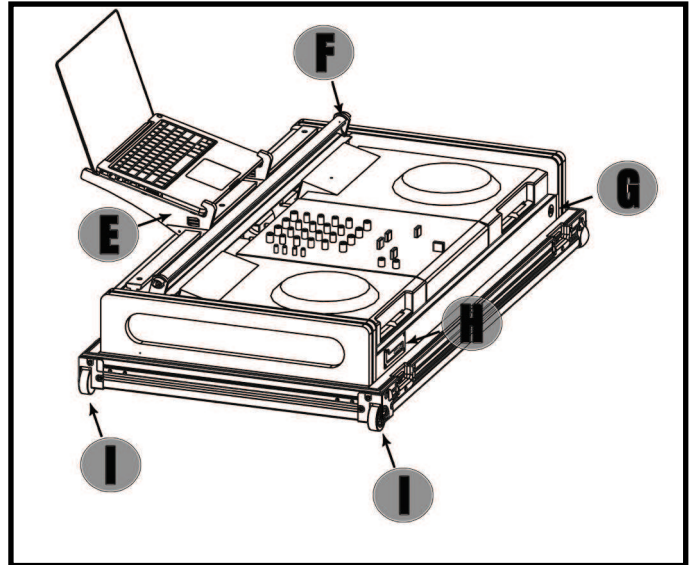

PREMIUM DJ FLIGHTCASE

A flightcase Premium DJ é uma das mais recentes inovações da Santosom Lda. A solução perfeita para os profissionais. Equipada com iluminação regulável, suporte para headphones e um kit de suporte para computador, esta solução transforma o seu set Dj num verdadeiro DJ Premium Set.

The DJ Premium Flightcase is our latest revolution. This new and unique manufacturing concept was specially developed for DJ's according to their needs and recommendations. Our design team implemented all great ideas shared by the professionals and conceived this great design.

PT ELEMENTOS

- (A) - TAMPA DA FLIGHT CASE
- (B) - BASE DA FLIGHT CASE
- (C) - SUPORTE LATERAL DA FLIGHT CASE (DE SÉRIE NA EDIÇÃO FULL PREMIUM)
- (D) - BANDEJA EXTRAÍVEL PARA EQUIPAMENTOS
- (E) - SUPORTE PARA COMPUTADOR
- (F) - BARRA DE ILUMINAÇÃO LED
- (G) - REGULADOR DE ILUMINAÇÃO
- (H) - SUPORTE DE AURICULARES
- (I) - RODAS PARA TRANSPORTE

EN ELEMENTS

- (A) - FLIGHT CASE COVER
- (B) - FLIGHT CASE BASE
- (C) - SIDE SUPPORT FOR FLIGHT CASE (ONLY INCLUDED IN FULL PREMIUM EDITION)
- (D) - EQUIPMENT REMOVABLE COMPARTMENT
- (E) - LAPTOP SUPPORT
- (F) - LED LIGHT SYSTEM
- (G) - LED LIGHT REGULATION BUTTON
- (H) - HEADPHONE SUPPORT
- (I) - TRANSPORT WHEELS

PT - Premium DJ - Versões disponíveis em stock:
EN - Premium DJ - Available in stock:

- **DJR7-087PM** - DDJ-SZ
- **DJR7-107PM** - (2x)CDJ-850/900/2000 + (1x)DJM-900
- **DJR7-116PM** - (2x)CDJ-850/900/2000 + (1x)DJM-2000

PT - Premium DJ - Acessórios disponíveis em stock:
EN - Premium DJ - Available Accessories:

- **SUPORTE.1006A** - PERNAS LATERAIS PARA MODELO DJR7
- **SUPORTE.1006A** - SIDE SUPPORT FOR MODEL DJR7
- **SUPORTE.1007** - SUPORTE EM ACRÍLICO PARA COMPUTADOR
- **SUPORTE.1007** - ACRYLIC COMPUTER SUPPORT

CARACTERÍSTICAS:

- Madeira de Choupo 7 mm, com PVC;
- Alumínio 32 x 32 mm;
- Cantos de bola
- Pegas metálicas;
- Espuma interior para proteção
- Luz led com regulação;
- Suporte de auriculares;
- Compartimento para cabos;
- Laterais personalizáveis;
- Um kit de suporte para computador;

SPECIFICATIONS:

- 7 mm Poplar Wood with PVC;
- 32 x 32 mm Aluminium L angle;
- Rounded Corners;
- Recessed Handle;
- Foam for equipment protection;
- Led lights with regulation;
- Headphone support;
- Cable compartment;
- Personalized side brands;
- 1x Computer support;