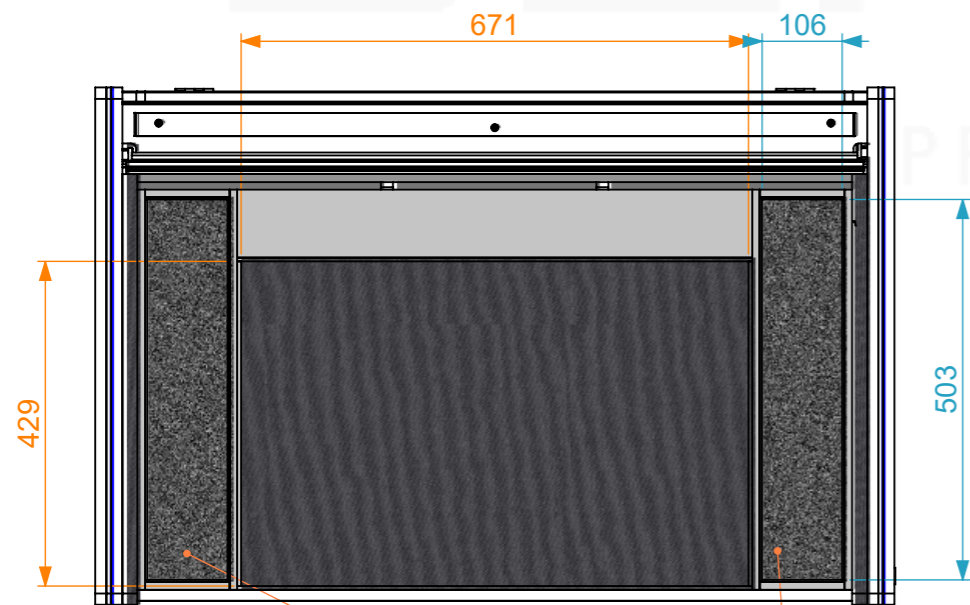

Lista de Componentes

Item nº	Default	Descrição	Ref.
1	1	REGIE, PREMIUM , DJR.095PM	REGI7.0950PM
2	1	Par Suporte Lateral para régie DJ, série DJR7	SUPORTE.1006A
3	2	Suporte P/ portatil Acrílico, regie DJ	SUPORTE.1007
4	1	FC PREMIUM, PIONEER DDJ-RZX	DJR7.095PM

Roland DJ 808

space for accessories lined with carpet

HD Foam

Removable wood to hide cables

This drawing must not be copied or disclosed without consent of the owner

1st Angle projection

Drawn by	projects	Date	08/10/2021
Reference	DJR7.095PMKB		
Scale	1:10	units in mm	DO NOT SCALE
		general tolerance	0.8mm
KIT Flight case PREMIUM DJ, Roland DJ-808			