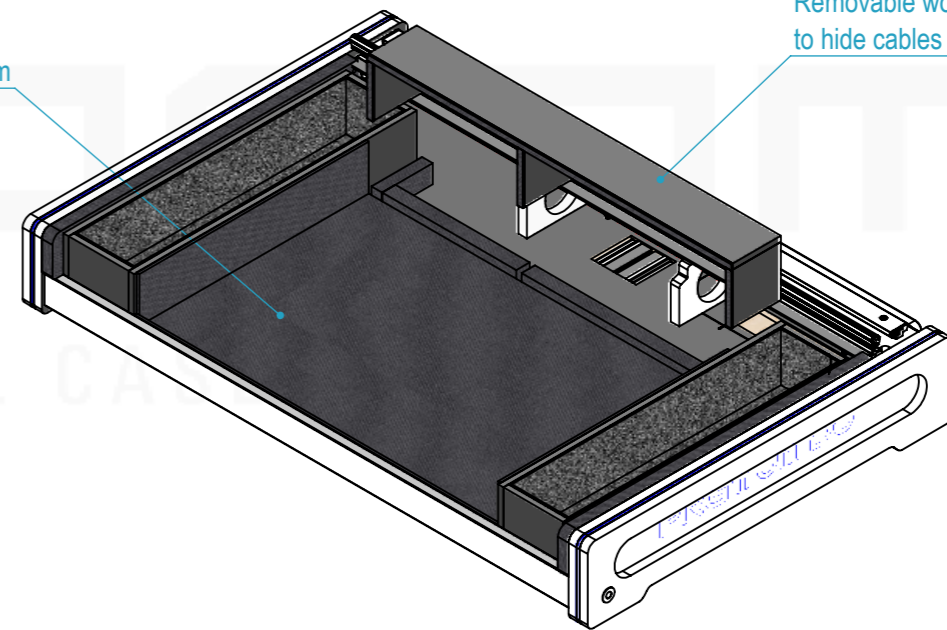

Lista de Componentes

Item nº	Default	Descrição	Ref.
1	1	REGIE, PREMIUM , DJR.095PM	REGI7.0950PM
2	1	Par Suporte Lateral para régie DJ, série DJR7	SUPORTE.1006A
3	2	Suporte P/ portatil Acrílico, regie DJ	SUPORTE.1007
4	1	FC PREMIUM, PIONEER DDJ-RZX	DJR7.095PM

Roland DJ 808

space for accessories lined with carpet

HD Foam

Removable wood to hide cables

This drawing must not be copied or disclosed without consent of the owner

1st Angle projection

Drawn by	projects	Date	08/10/2021
Reference	DJR7.095PMKB		
Scale	1:10	units in mm	DO NOT SCALE
		general tolerance	0.8mm
KIT Flight case PREMIUM DJ, Roland DJ-808			