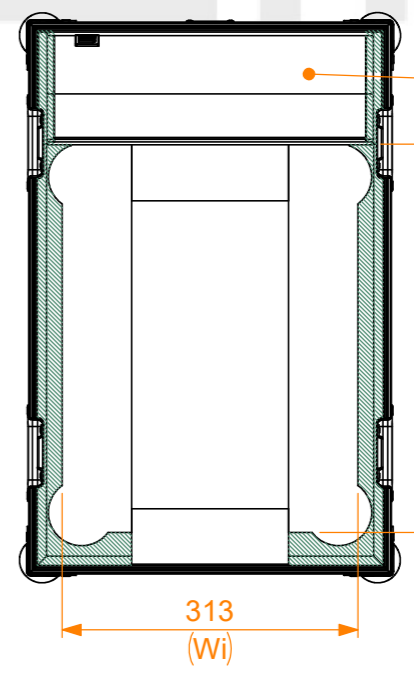

Equipment			AlphaTheta CDJ-3000X		
Width	Depth	Height			
344	490	130			
Weight	Approx. 6Kg				
Internal Dimensions					
Width	Depth	Height			
313	427	90			
Weight	Approx. 8 Kg				
Wall Thickness		7mm			

ball corner for fitting cases into each other

General External Dimensions		Usable Inner Dimensions	
W	Width	Wi	Inside Width
D	Depth	Di	Inside Depth
H	Height	Hi	Inside Height

A3 This drawing must not be copied or disclosed without consent of the owner

Drawn by	Name	Date
catarina.silva	catarina.silva	27/04/2026
Reference	DJP.PNR3000X	
Scale	units in mm	general tolerance
1:8	DO NOT SCALE	0.8mm
Hand case, AlphaTheta CDJ-3000X w/doghouse		

AlphaTheta CDJ 3000X

Dog House Cover

Dog House

Equipments	Not Included
Accessories	Included

A3 This drawing must not be copied or disclosed without consent of the owner

Drawn by	Name	Date
catarina.silva	catarina.silva	27/04/2026
Reference	DJP.PNR3000X	
Scale	units in mm	general tolerance
1:3	DO NOT SCALE	0.8mm
1st Angle projection	Hand case, AlphaTheta CDJ-3000X w/doghouse	