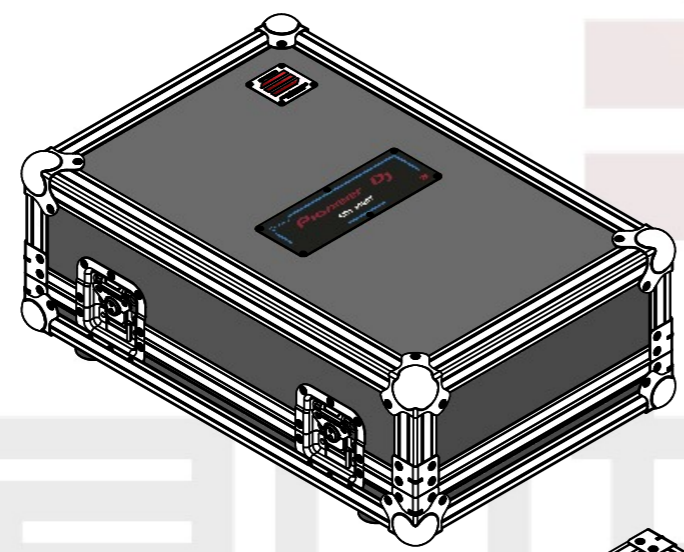

Equipment			AlphaTheta CDJ-3000X		
Width	Depth	Height			
344	490	130			
Weight	Approx. 6Kg				
Internal Dimensions					
Width	Depth	Height			
313	427	90			
Weight	Approx. 8 Kg				
Wall Thickness		7mm			

ball corner for fitting cases into each other

General External Dimensions		Usable Inner Dimensions	
W	Width	Wi	Inside Width
D	Depth	Di	Inside Depth
H	Height	Hi	Inside Height

A3 This drawing must not be copied or disclosed without consent of the owner

Drawn by	Name	Date
catarina.silva	catarina.silva	27/04/2026
Reference	DJP.PNR3000X	
Scale	units in mm	general tolerance
1:8	DO NOT SCALE	0.8mm
Hand case, AlphaTheta CDJ-3000X w/doghouse		

AlphaTheta CDJ 3000X