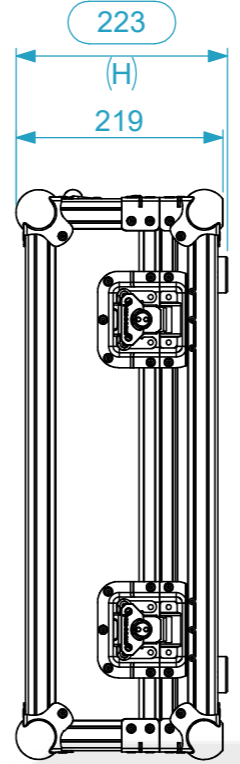

Equipment			AlphaTheta CDJ-3000X		
Width	Depth	Height			
344	490	130			
Weight	Approx. 6Kg				
Internal Dimensions					
Width	Depth	Height			
313	427	90			
Weight	Approx. 8 Kg				
Wall Thickness		7mm			

ball corner for fitting cases into each other

General External Dimensions		Usable Inner Dimensions	
W	Width	Wi	Inside Width
D	Depth	Di	Inside Depth
H	Height	Hi	Inside Height

A3 This drawing must not be copied or disclosed without consent of the owner

Drawn by	Name	Date
catarina.silva	catarina.silva	27/04/2026
Reference	DJP.PNR3000X	
Scale	units in mm	general tolerance
1:8	DO NOT SCALE	0.8mm
Hand case, AlphaTheta CDJ-3000X w/doghouse		

AlphaTheta CDJ 3000X

Dog House Cover

Dog House

Equipments	Not Included
Accessories	Included

A3 This drawing must not be copied or disclosed without consent of the owner

Drawn by	Name	Date
catarina.silva	catarina.silva	27/04/2026
Reference	DJP.PNR3000X	
Scale	units in mm	general tolerance
1:3	DO NOT SCALE	0.8mm
1st Angle projection	Hand case, AlphaTheta CDJ-3000X w/doghouse	