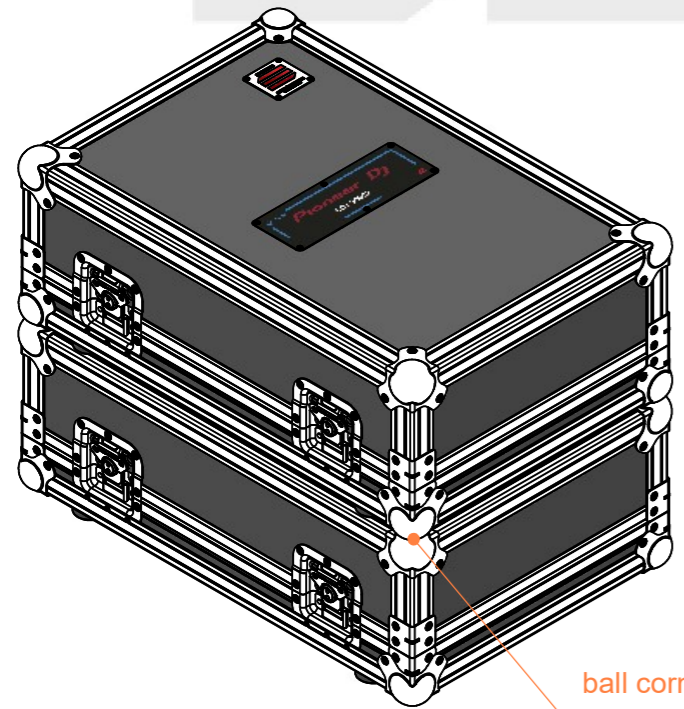

Equipment			AlphaTheta CDJ-3000X		
Width	Depth	Height			
344	490	130			
Weight	Approx. 6Kg				
Internal Dimensions					
Width	Depth	Height			
313	427	90			
Weight	Approx. 8 Kg				
Wall Thickness		7mm			

ball corner for fitting cases into each other

General External Dimensions		Usable Inner Dimensions	
W	Width	Wi	Inside Width
D	Depth	Di	Inside Depth
H	Height	Hi	Inside Height

A3 This drawing must not be copied or disclosed without consent of the owner

Drawn by	Name	Date
catarina.silva	catarina.silva	27/04/2026
Reference	DJP.PNR3000X	
Scale	units in mm	general tolerance
1:8	DO NOT SCALE	0.8mm
Hand case, AlphaTheta CDJ-3000X w/doghouse		

AlphaTheta CDJ 3000X

Dog House Cover

Dog House

Equipments	Not Included
Accessories	Included

A3 This drawing must not be copied or disclosed without consent of the owner

Drawn by	Name	Date
catarina.silva	catarina.silva	27/04/2026
Reference	DJP.PNR3000X	
Scale	units in mm	general tolerance
1:3	DO NOT SCALE	0.8mm
1st Angle projection	Hand case, AlphaTheta CDJ-3000X w/doghouse	