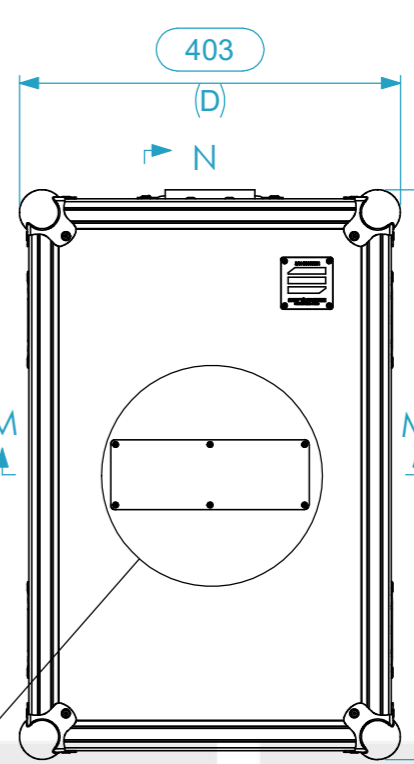

Equipment			AlphaTheta CDJ-3000X		
Width	Depth	Height			
344	490	130			
Weight	Approx. 6Kg				
Internal Dimensions					
Width	Depth	Height			
313	427	90			
Weight	Approx. 8 Kg				
Wall Thickness		7mm			

ball corner for fitting cases into each other

General External Dimensions		Usable Inner Dimensions	
W	Width	Wi	Inside Width
D	Depth	Di	Inside Depth
H	Height	Hi	Inside Height

A3 This drawing must not be copied or disclosed without consent of the owner

Drawn by	Name	Date
catarina.silva	catarina.silva	27/04/2026
Reference	DJP.PNR3000X	
Scale	units in mm	general tolerance
1:8	DO NOT SCALE	0.8mm
Hand case, AlphaTheta CDJ-3000X w/doghouse		

AlphaTheta CDJ 3000X

Dog House Cover

Dog House

Equipments	Not Included
Accessories	Included

A3 This drawing must not be copied or disclosed without consent of the owner

Drawn by	Name	Date
catarina.silva	catarina.silva	27/04/2026
Reference	DJP.PNR3000X	
Scale	units in mm	general tolerance
1:3	DO NOT SCALE	0.8mm
1st Angle projection	Hand case, AlphaTheta CDJ-3000X w/doghouse	