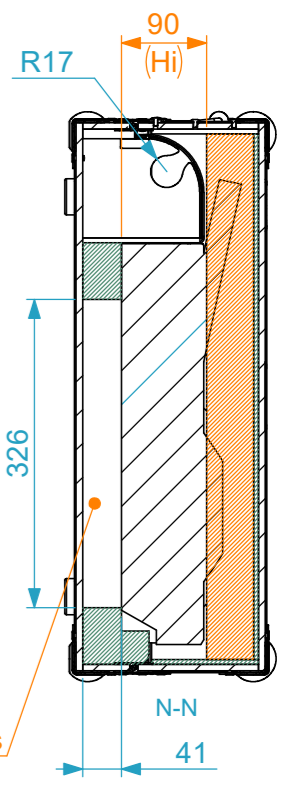

Equipment			AlphaTheta CDJ-3000X		
Width	Depth	Height			
344	490	130			
Weight	Approx. 6Kg				
Internal Dimensions					
Width	Depth	Height			
313	427	90			
Weight	Approx. 8 Kg				
Wall Thickness		7mm			

ball corner for fitting cases into each other

General External Dimensions		Usable Inner Dimensions	
W	Width	Wi	Inside Width
D	Depth	Di	Inside Depth
H	Height	Hi	Inside Height

A3 This drawing must not be copied or disclosed without consent of the owner

Drawn by	Name	Date
catarina.silva	catarina.silva	27/04/2026
Reference	DJP.PNR3000X	
Scale	units in mm	general tolerance
1:8	DO NOT SCALE	0.8mm
Hand case, AlphaTheta CDJ-3000X w/doghouse		

AlphaTheta CDJ 3000X

Dog House Cover

Dog House

Equipments	Not Included
Accessories	Included

A3 This drawing must not be copied or disclosed without consent of the owner

Drawn by	Name	Date
catarina.silva	catarina.silva	27/04/2026
Reference	DJP.PNR3000X	
Scale	units in mm	general tolerance
1:3	DO NOT SCALE	0.8mm
1st Angle projection	Hand case, AlphaTheta CDJ-3000X w/doghouse	