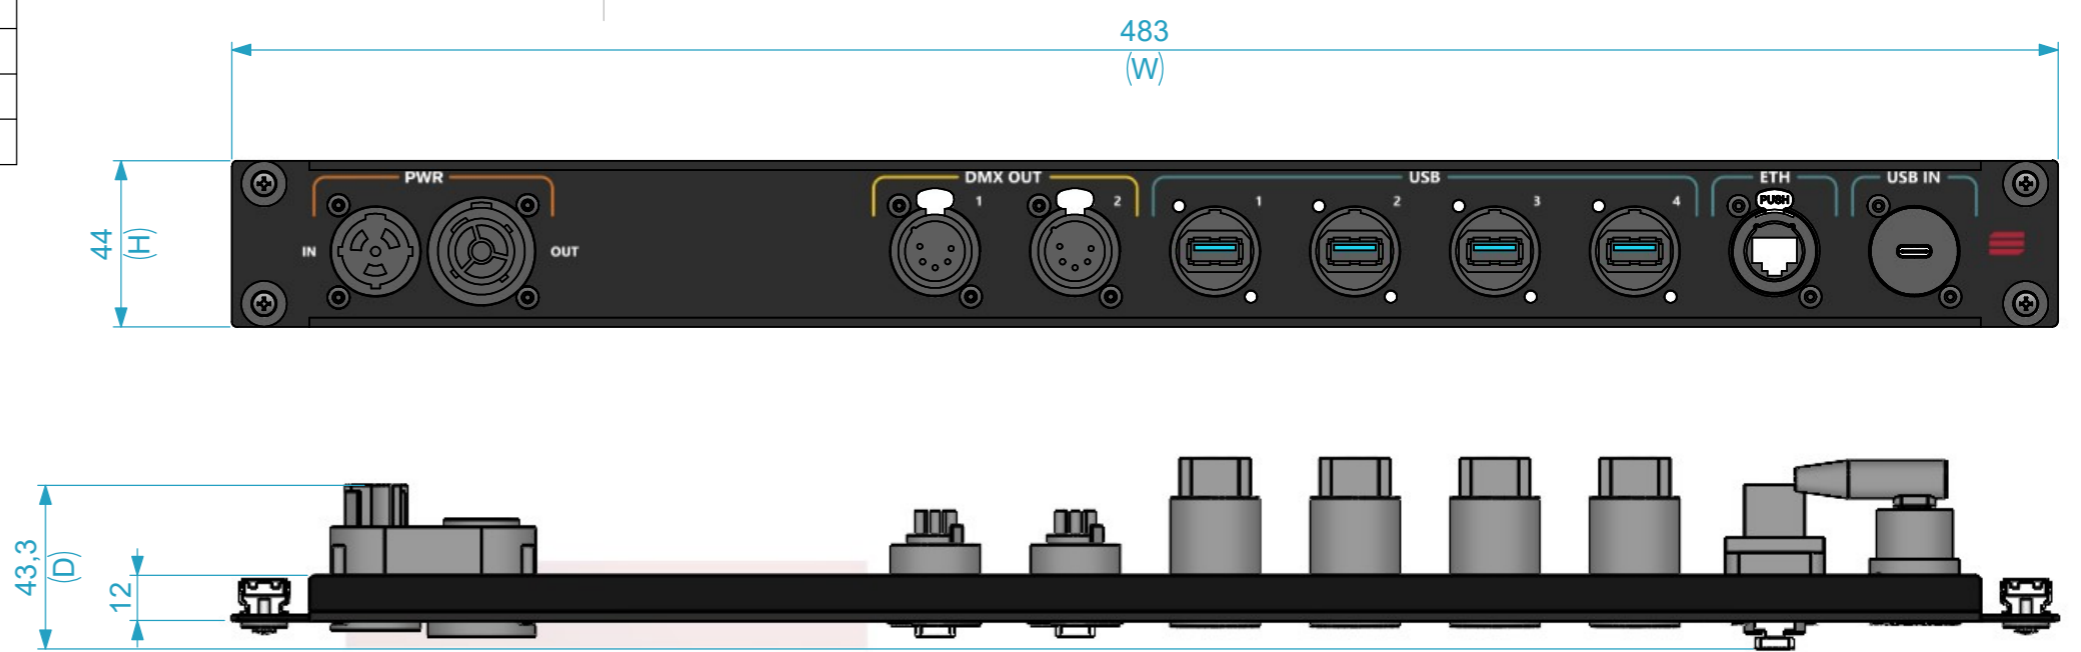

Dimensions		
Width	Depth	Height
483	43	44
Weight	Approx. 0.42 Kg	

19", U shaped Rack panel, 1U.  
Epóxi-Polièster RAL 905,  
electrostatic paint, fine texture.

Appliance inlet-outlet combination,  
1/4" flat tab terminals, powerCON  
TRUE1 TOP with breaking capacity (CBC).

Neutrik NE8FDP  
RJ45 feedthrough receptacle, D-shape metal flange  
with the latch lock.

Multicolor UV printed  
features included.

1-meter USB 3.0 Type-A  
Male Cable, Black

Ethernet cable UTP RJ45 Cat5e 1M -  
Black

USB-C (90°) to USB-C  
Cable, 1 m, Black

General External Dimensions	
W	Width
D	Depth
H	Height

Name	alvaro.santos	
Date	01/06/2026	
Reference	CST.LT10	
Scale	1:2	units in mm
DO NOT SCALE	general tolerance	0.8mm
Kit de ligações 1U, CHAMSYS (True1, DMX, USB, ETH, USB IN)		