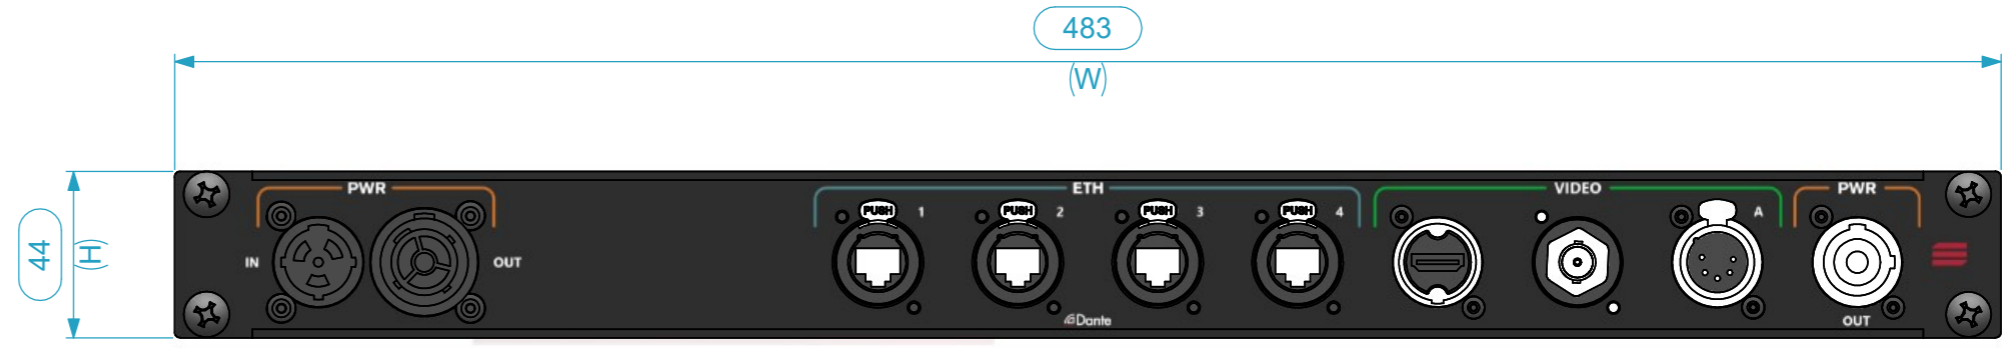

### Dimensions

<b>Width</b>	<b>Depth</b>	<b>Height</b>
483	12	44.5
<b>Weight</b>	Approx. 0.9 Kg	

19", U shaped Rack panel, 1U.  
Epóxi-Poliéster RAL 905,  
electrostatic paint, fine texture.

UV Imprint features included.

General External Dimensions	
W	Width
D	Depth
H	Height

Name	Date
Drawn by: jose.couto	13/03/2024
Reference: CST.L10.FME	
Scale: 1:2	units in mm, general tolerance 0.8mm
Kit de ligações PWR TRUE 1, 4xETH + HDM + BNC + XLR5 pins+PWR OUT	