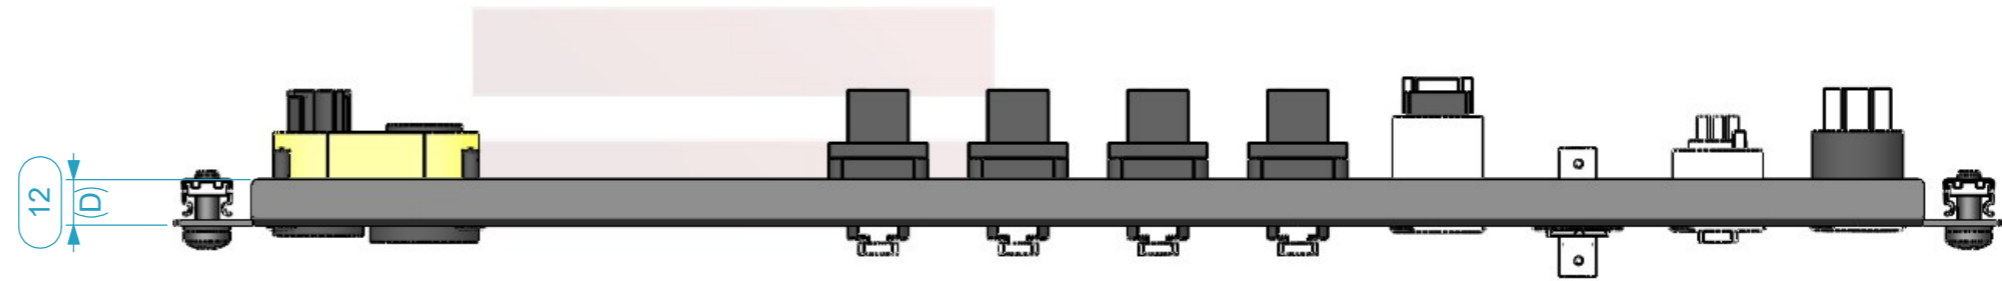

### Dimensions

<b>Width</b>	<b>Depth</b>	<b>Height</b>
483	12	44.5
<b>Weight</b>	Approx. 0.9 Kg	

19", U shaped Rack panel, 1U.  
Epóxi-Poliéster RAL 905,  
electrostatic paint, fine texture.

UV Imprint features included.

General External Dimensions	
W	Width
D	Depth
H	Height

Name	Date
Drawn by: jose.couto	13/03/2024
Reference: CST.L10.FME	
Scale: 1:2	units in mm, general tolerance 0.8mm
Kit de ligações PWR TRUE 1, 4xETH + HDM + BNC + XLR5 pins+PWR OUT	