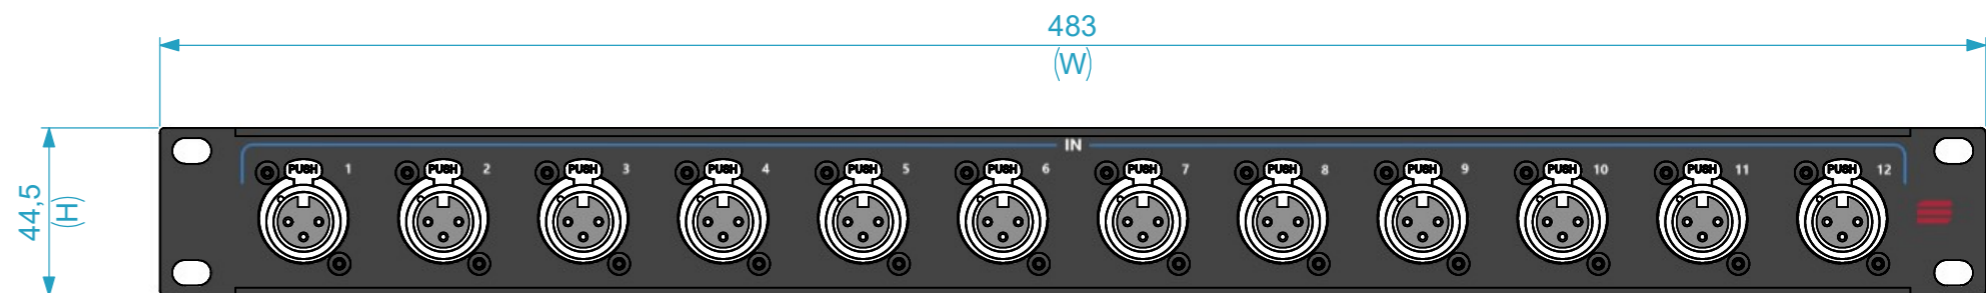

Dimensions

Width	Depth	Height
483	12	44.5
Weight	Approx. 1.4 Kg	

19", U shaped Rack panel, 1U.
Epóxi-Polièster RAL 905, electrostatic
paint, fine texture.

3 pole female receptacle, solder
cups, Nickel housing and silver
contacts.

UV imprint features
included

General External Dimensions	
W	Width
D	Depth
H	Height

Name	Date	
Drawn by	alvaro.santos	12/01/2024
Reference	CST.AW12.IN112	
Scale	units in mm	general tolerance
1:2	DO NOT SCALE	0.8mm
Kit de ligações, D-Size, 12x IN (1-12)		