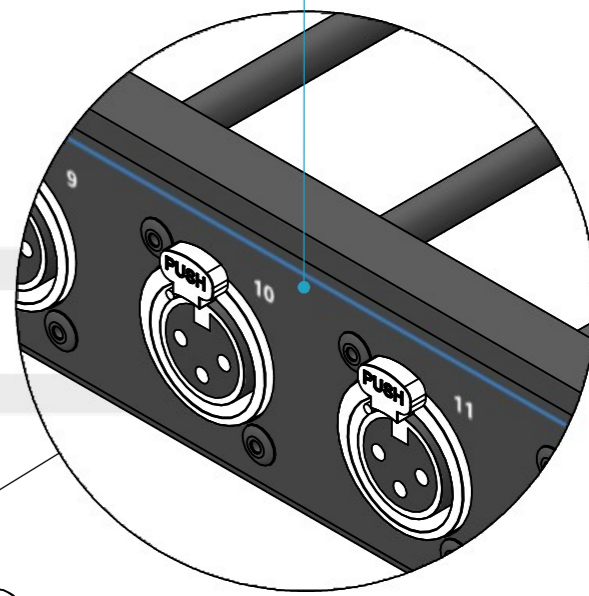

Dimensions

Width	Depth	Height
483	12	44.5
Weight	Approx. 1.4 Kg	

19", U shaped Rack panel, 1U.
Epóxi-Polièster RAL 905, electrostatic
paint, fine texture.

3 pole female receptacle, solder
cups, Nickel housing and silver
contacts.

UV imprint features
included

General External Dimensions	
W	Width
D	Depth
H	Height

Name	Date	
Drawn by	alvaro.santos	12/01/2024
Reference	CST.AW12.IN112	
Scale	units in mm	general tolerance
1:2	DO NOT SCALE	0.8mm
Kit de ligações, D-Size, 12x IN (1-12)		