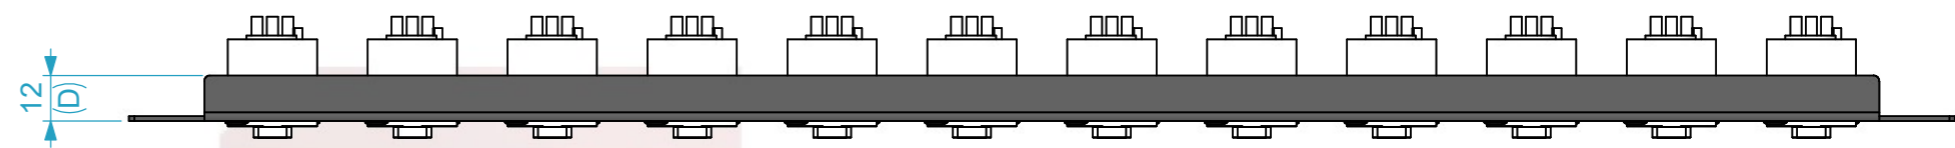

Dimensions

Width	Depth	Height
483	12	44.5
Weight	Approx. 1.4 Kg	

19", U shaped Rack panel, 1U.
Epóxi-Polièster RAL 905, electrostatic
paint, fine texture.

3 pole female receptacle, solder
cups, Nickel housing and silver
contacts.

UV imprint features
included

General External Dimensions	
W	Width
D	Depth
H	Height

Name	Date	
Drawn by	alvaro.santos	12/01/2024
Reference	CST.AW12.IN112	
Scale	units in mm	general tolerance
1:2	DO NOT SCALE	0.8mm
Kit de ligações, D-Size, 12x IN (1-12)		