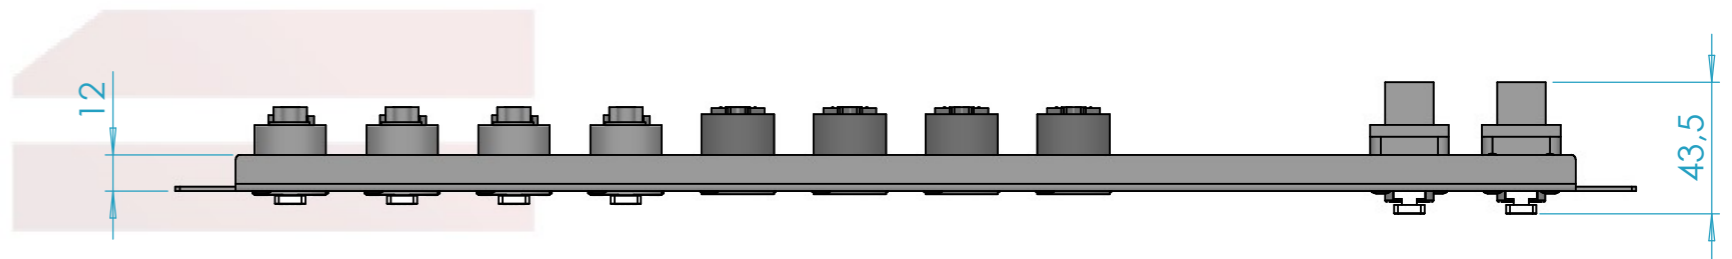

**Dimensions**

<b>Width</b>	<b>Depth</b>	<b>Height</b>
483	43.5	89
<b>Weight</b>	Approx. 1.3 Kg	

Appliance of 3 pole male connector, solder cups, Nickel housing and silver Contacts.

Appliance of 3 pole female receptacle, solder cups, Nickel housing and silver Contacts.

NL4 pole speakON cable connector, screw terminal assembly, chuck type strain relief speakON connectors are the industry-standard for loudspeaker connections.

UV imprint features included

Appliance of 3 pole male receptacle, solder cups, Nickel housing and silver Contacts.

Appliance of NL4 pole chassis connector, nickel metal square G-size flange, countersunk thru holes, 3/16" flat tabs

Name	Date
alvaro.santos	05/06/2026
Reference	CST.AW20.AMP1
Scale	1:2.5
units in mm	general tolerance 0.8mm
DO NOT SCALE	
Kit de ligações 2U, 4CH IN, 4x NL8, 16x NL4 OUT	