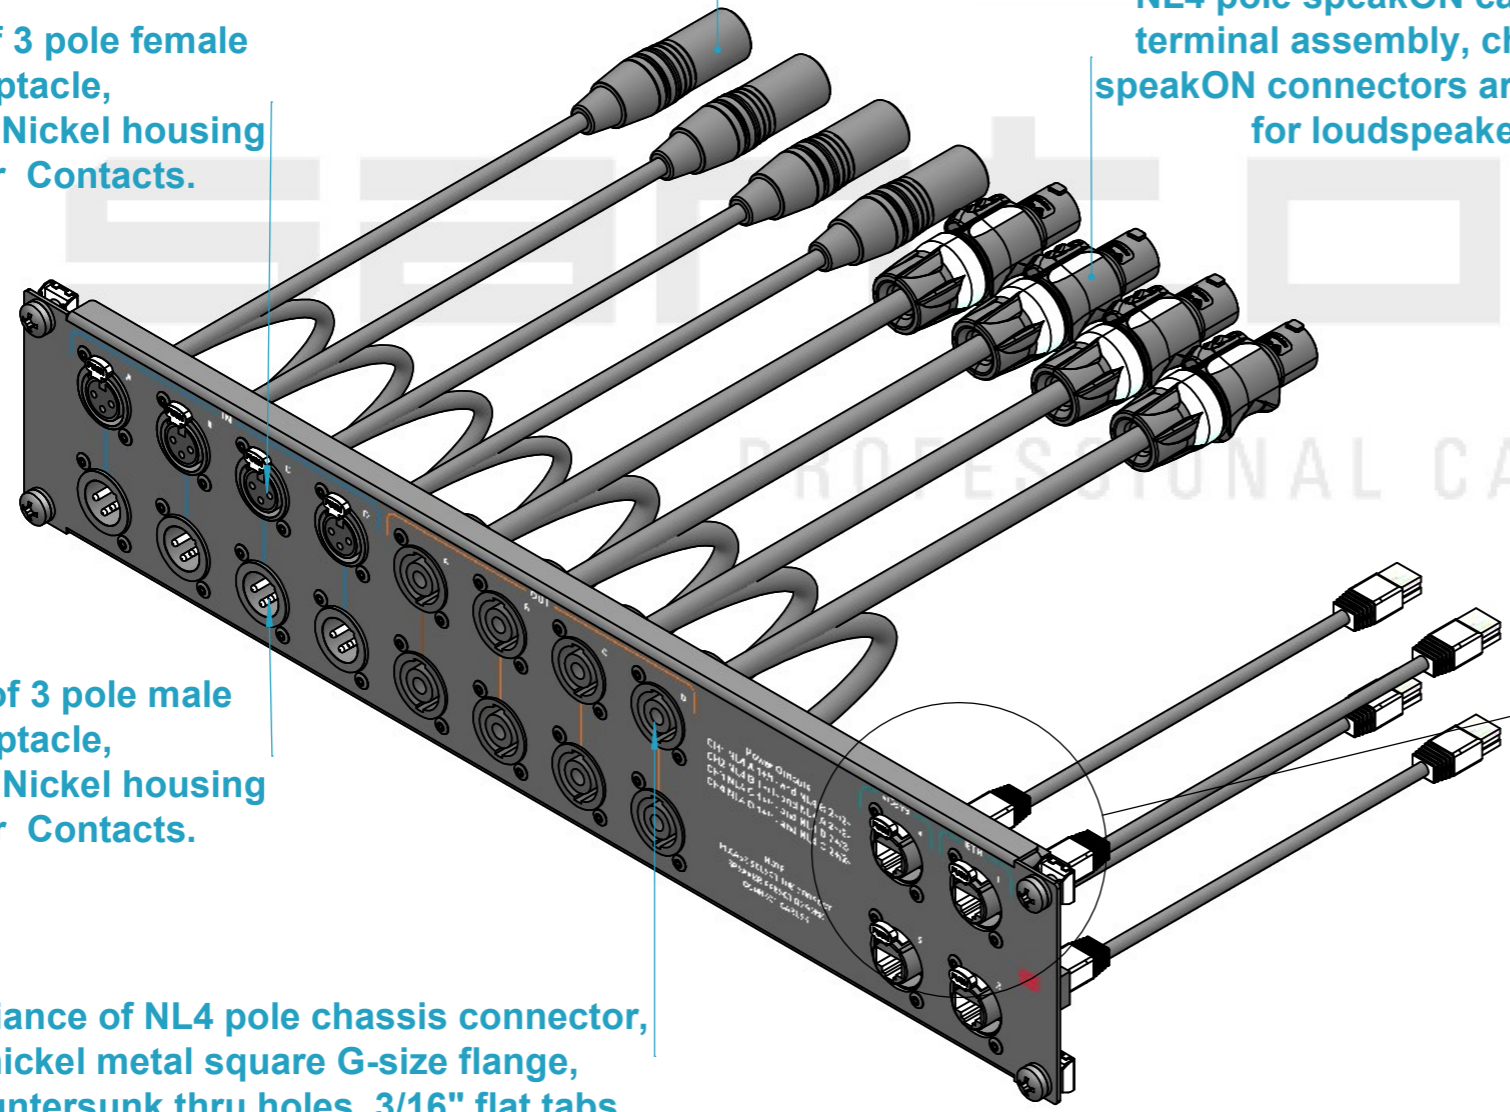

**Dimensions**

<b>Width</b>	<b>Depth</b>	<b>Height</b>
483	43.5	89
<b>Weight</b>	Approx. 1.3 Kg	

Appliance of 3 pole male connector, solder cups, Nickel housing and silver Contacts.

Appliance of 3 pole female receptacle, solder cups, Nickel housing and silver Contacts.

NL4 pole speakON cable connector, screw terminal assembly, chuck type strain relief speakON connectors are the industry-standard for loudspeaker connections.

UV imprint features included

Appliance of 3 pole male receptacle, solder cups, Nickel housing and silver Contacts.

Appliance of NL4 pole chassis connector, nickel metal square G-size flange, countersunk thru holes, 3/16" flat tabs

Name	Date
alvaro.santos	05/06/2026
Reference	CST.AW20.AMP1
Scale	1:2.5
units in mm	general tolerance 0.8mm
DO NOT SCALE	
Kit de ligações 2U, 4CH IN, 4x NL8, 16x NL4 OUT	