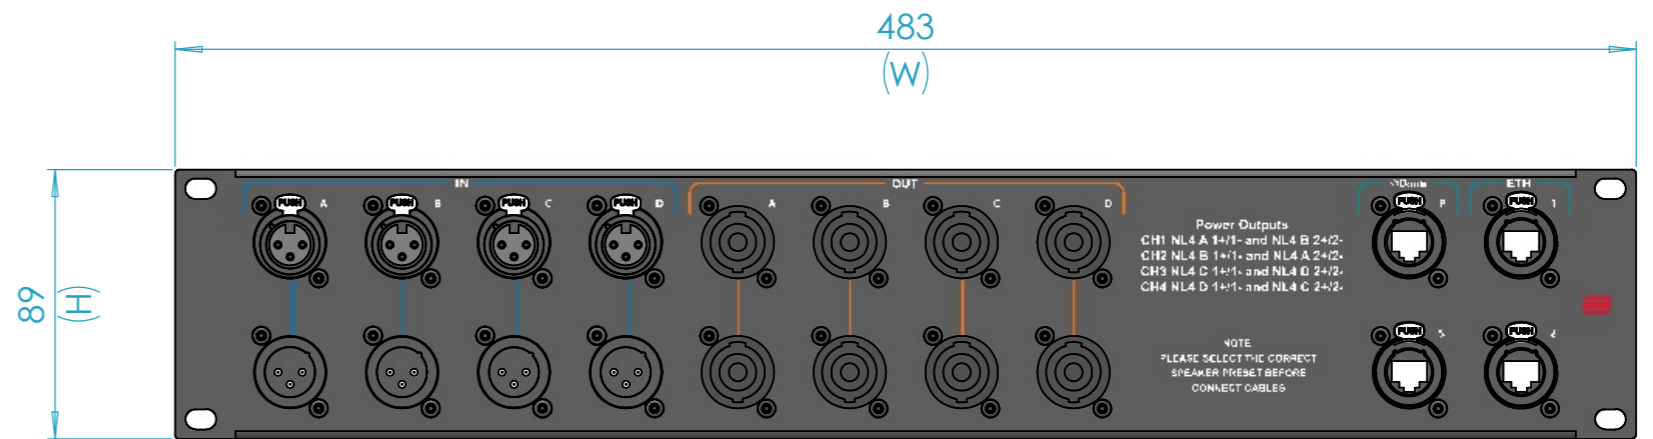

**Dimensions**

<b>Width</b>	<b>Depth</b>	<b>Height</b>
483	43.5	89
<b>Weight</b>	Approx. 1.3 Kg	

Appliance of 3 pole male connector, solder cups, Nickel housing and silver Contacts.

Appliance of 3 pole female receptacle, solder cups, Nickel housing and silver Contacts.

NL4 pole speakON cable connector, screw terminal assembly, chuck type strain relief speakON connectors are the industry-standard for loudspeaker connections.

UV imprint features included

Appliance of 3 pole male receptacle, solder cups, Nickel housing and silver Contacts.

Appliance of NL4 pole chassis connector, nickel metal square G-size flange, countersunk thru holes, 3/16" flat tabs

Name	Date
alvaro.santos	05/06/2026
Reference	CST.AW20.AMP1
Scale	1:2.5
units in mm	general tolerance 0.8mm
DO NOT SCALE	
Kit de ligações 2U, 4CH IN, 4x NL8, 16x NL4 OUT	