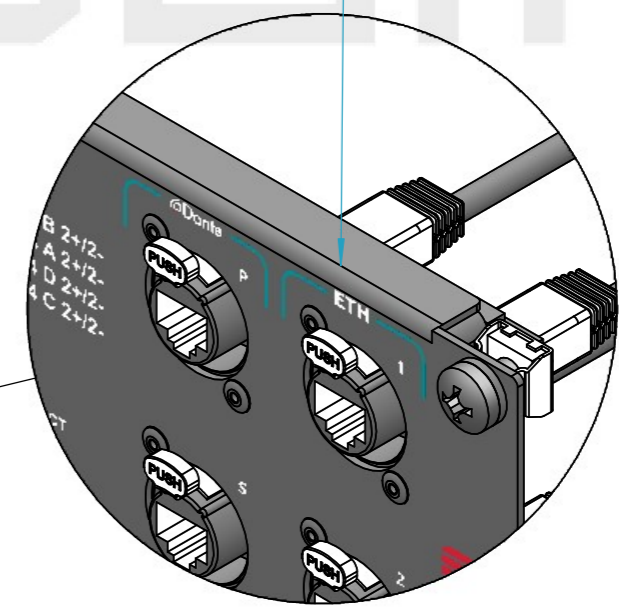

**Dimensions**

<b>Width</b>	<b>Depth</b>	<b>Height</b>
483	43.5	89
<b>Weight</b>	Approx. 1.3 Kg	

Appliance of 3 pole male connector, solder cups, Nickel housing and silver Contacts.

Appliance of 3 pole female receptacle, solder cups, Nickel housing and silver Contacts.

NL4 pole speakON cable connector, screw terminal assembly, chuck type strain relief speakON connectors are the industry-standard for loudspeaker connections.

UV imprint features included

Appliance of 3 pole male receptacle, solder cups, Nickel housing and silver Contacts.

Appliance of NL4 pole chassis connector, nickel metal square G-size flange, countersunk thru holes, 3/16" flat tabs

Name	Date
alvaro.santos	05/06/2026
Reference	CST.AW20.AMP1
Scale	1:2.5
units in mm	general tolerance 0.8mm
DO NOT SCALE	
Kit de ligações 2U, 4CH IN, 4x NL8, 16x NL4 OUT	