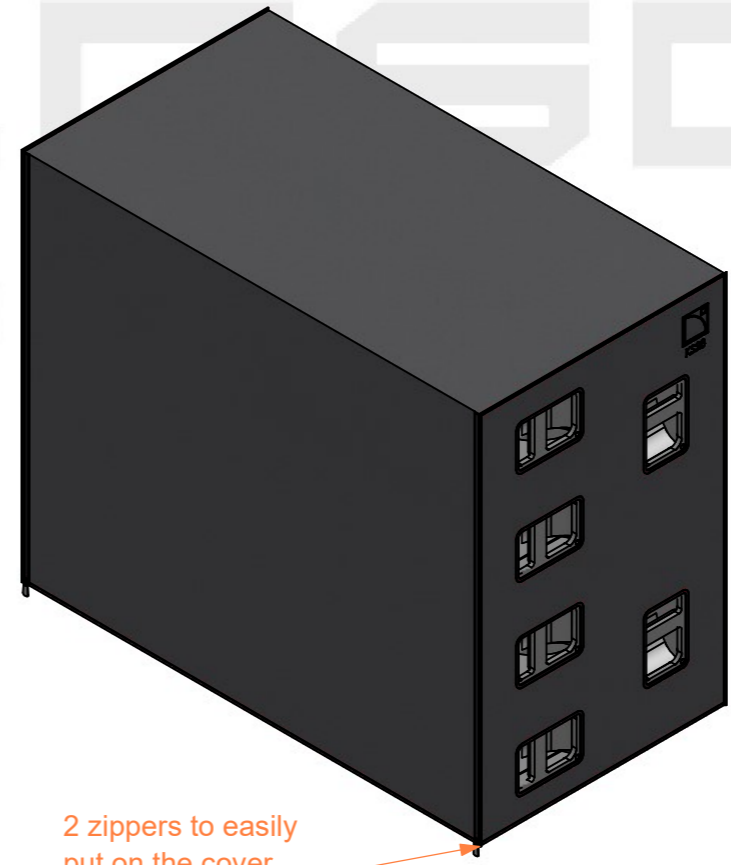

<b>Equipment</b>	L-Acoustics SUB KS28	
<b>Width</b>	<b>Depth</b>	<b>Height</b>
1351	719	565
<b>Weight</b>	Approx. 79Kg	
<b>Internal Dimensions</b>		
<b>Width</b>	<b>Depth</b>	<b>Height</b>
1368	730	1117
<b>Weight</b>	Approx. 2.56 Kg	
<b>Wall Thickness</b>		5 mm

2 zippers to easily put on the cover

General External Dimensions	
W	Width
D	Depth
H	Height

Name	Date
projects	24/05/2024
Reference	COV.LACKS28.02
Scale	1:16
units in mm	general tolerance 0.8mm
DO NOT SCALE	
PRO COVER, 2x L-Acoustics SUB KS28	