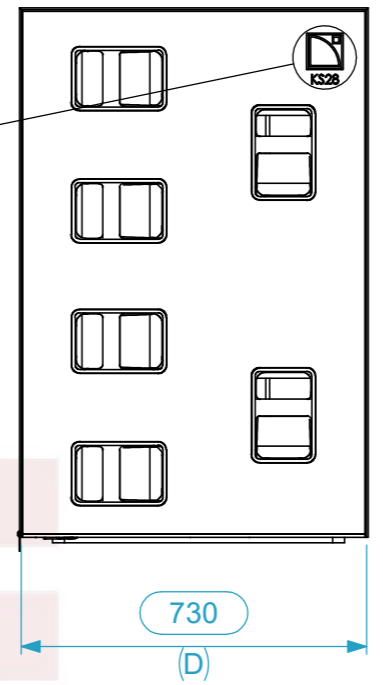

<b>Equipment</b>	L-Acoustics SUB KS28	
<b>Width</b>	<b>Depth</b>	<b>Height</b>
1351	719	565
<b>Weight</b>	Approx. 79Kg	
<b>Internal Dimensions</b>		
<b>Width</b>	<b>Depth</b>	<b>Height</b>
1368	730	1117
<b>Weight</b>	Approx. 2.56 Kg	
<b>Wall Thickness</b>		5 mm

2 zippers to easily put on the cover

General External Dimensions	
W	Width
D	Depth
H	Height

Name	Date
projects	24/05/2024
Reference	COV.LACKS28.02
Scale	1:16
units in mm	general tolerance 0.8mm
DO NOT SCALE	
PRO COVER, 2x L-Acoustics SUB KS28	