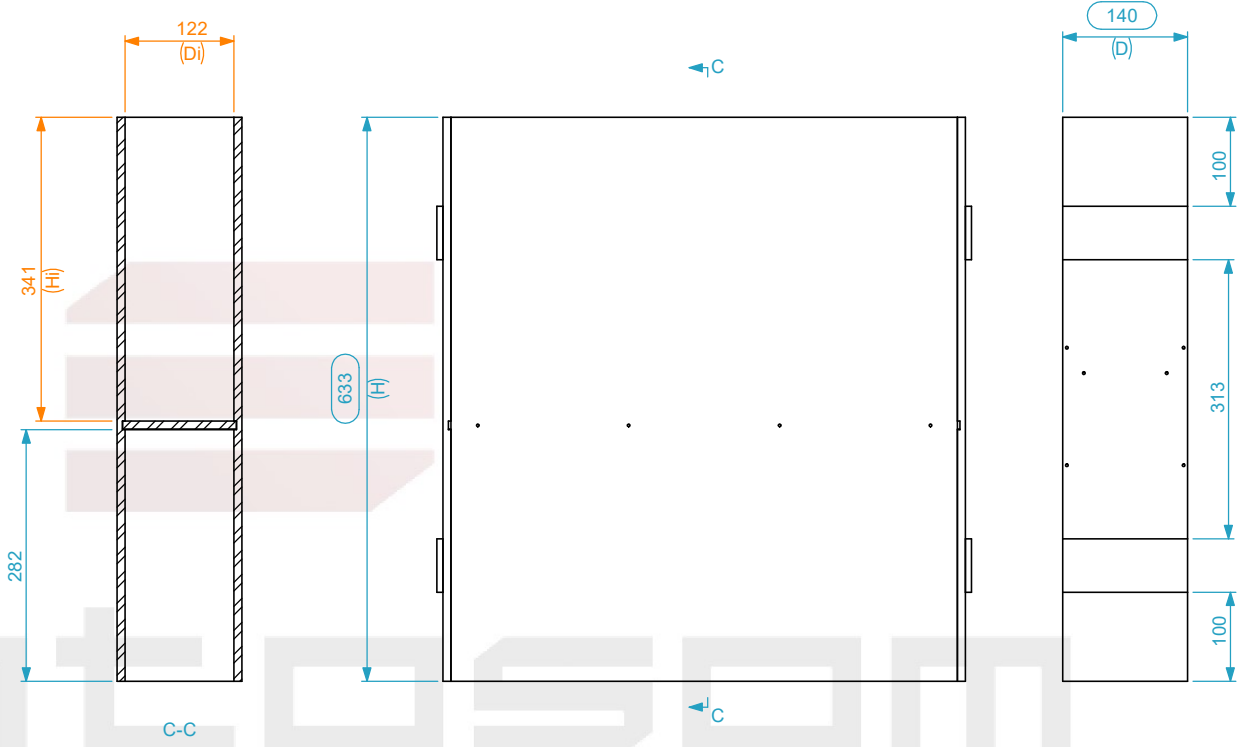

Internal Dimensions		
Width	Depth	Height
568	122	341
Weight	Approx. 6 Kg	
Wall Thickness		9mm

General External Dimensions		Usable Inner Dimensions	
W	Width	Wi	Inside Width
D	Depth	Di	Inside Depth
H	Height	Hi	Inside Height

This drawing must not be copied or disclosed without consent of the owner

Scale 1:6
Scale DO NOT SCALE
 CAIXA ACESSÓRIOS PARA MHEAD

Name	Date
Drawn by catarina.silva	27/10/2025
Reference	BXMH.06464

A3