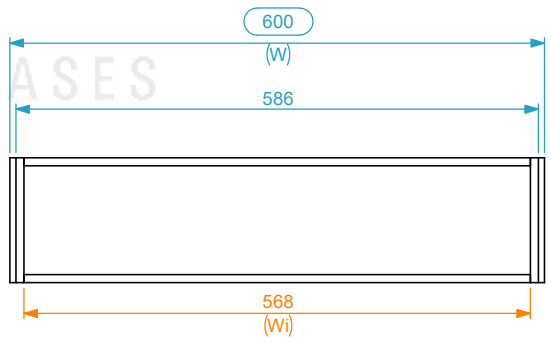

Internal Dimensions		
Width	Depth	Height
568	122	341
Weight	Approx. 6 Kg	
Wall Thickness		9mm

General External Dimensions		Usable Inner Dimensions	
W	Width	Wi	Inside Width
D	Depth	Di	Inside Depth
H	Height	Hi	Inside Height

This drawing must not be copied or disclosed without consent of the owner

Scale 1:6
Scale DO NOT SCALE
 CAIXA ACESSÓRIOS PARA MHEAD

Name	Date
Drawn by catarina.silva	27/10/2025
Reference	BXMH.06464

A3