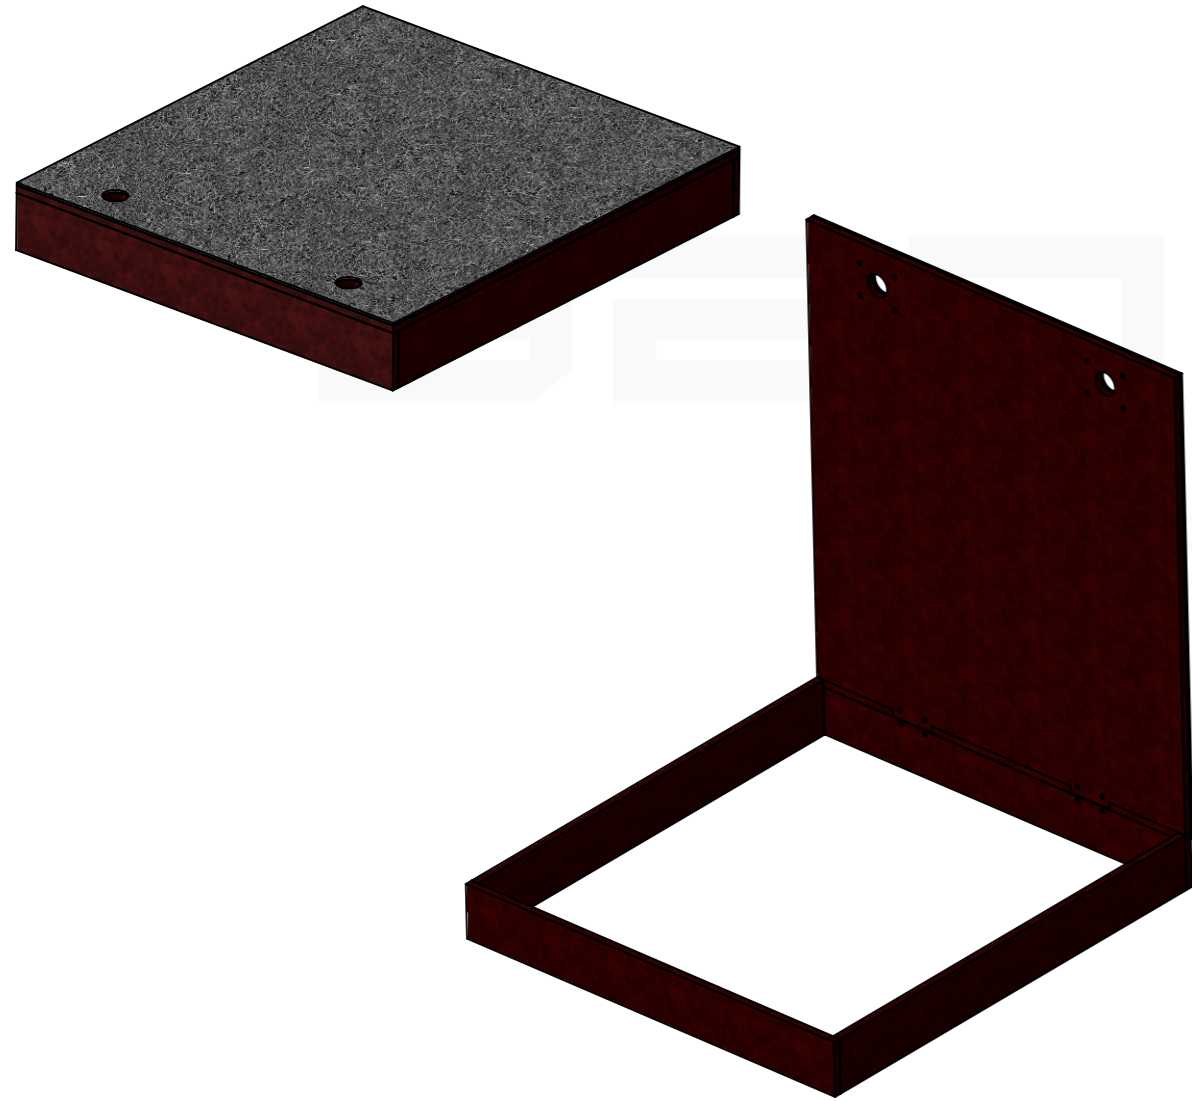

Internal Dimensions		
Width	Depth	Height
570	520	79
Weight	Approx. 0.21 Kg	
Wall Thickness	9mm	

General External Dimensions		Usable Inner Dimensions		Wood Inner Dimensions	
W	Width	Wi	Inside Width	WWi	Wood Inside Width
D	Depth	Di	Inside Depth	WDi	Wood Inside Depth
H	Height	Hi	Inside Height	WHi	Wood Inside Height

A3 This drawing must not be copied or disclosed without consent of the owner

Drawn by	CatarinaHenriques04/04/2019
Reference	BOX10.0575276
Scale	1:5
units in mm	DO NOT SCALE
general tolerance	0.8mm
CAIXA MADEIRA COM TAMPA, 570X520X76	