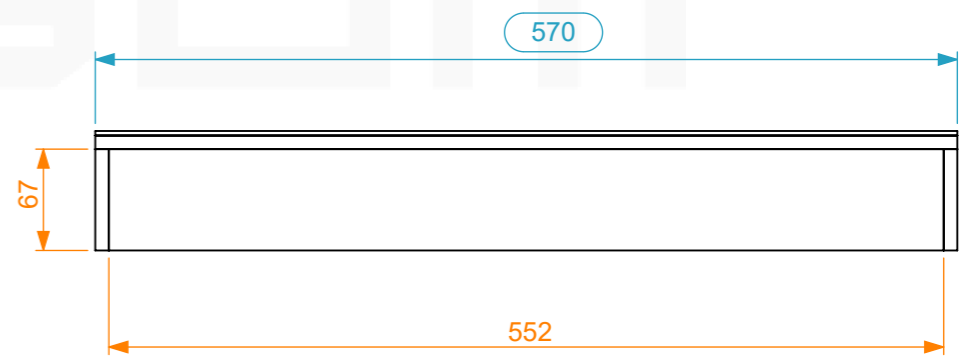

Internal Dimensions		
Width	Depth	Height
570	520	79
Weight	Approx. 0.21 Kg	
Wall Thickness	9mm	

General External Dimensions		Usable Inner Dimensions		Wood Inner Dimensions	
W	Width	Wi	Inside Width	WWi	Wood Inside Width
D	Depth	Di	Inside Depth	WDi	Wood Inside Depth
H	Height	Hi	Inside Height	WHi	Wood Inside Height

A3 This drawing must not be copied or disclosed without consent of the owner

Drawn by	CatarinaHenriques04/04/2019
Reference	BOX10.0575276
Scale	1:5
units in mm	DO NOT SCALE
general tolerance	0.8mm
CAIXA MADEIRA COM TAMPA, 570X520X76	