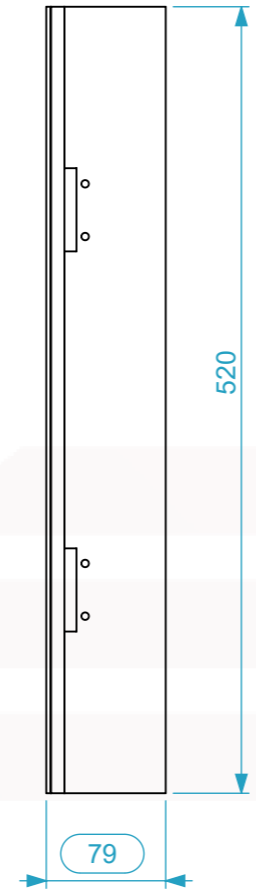

Internal Dimensions		
Width	Depth	Height
570	520	79
Weight	Approx. 0.21 Kg	
Wall Thickness	9mm	

General External Dimensions		Usable Inner Dimensions		Wood Inner Dimensions	
W	Width	Wi	Inside Width	WWi	Wood Inside Width
D	Depth	Di	Inside Depth	WDi	Wood Inside Depth
H	Height	Hi	Inside Height	WHi	Wood Inside Height

A3 This drawing must not be copied or disclosed without consent of the owner

Drawn by	CatarinaHenriques04/04/2019
Reference	BOX10.0575276
Scale	1:5
units in mm	DO NOT SCALE
general tolerance	0.8mm
CAIXA MADEIRA COM TAMPA, 570X520X76	