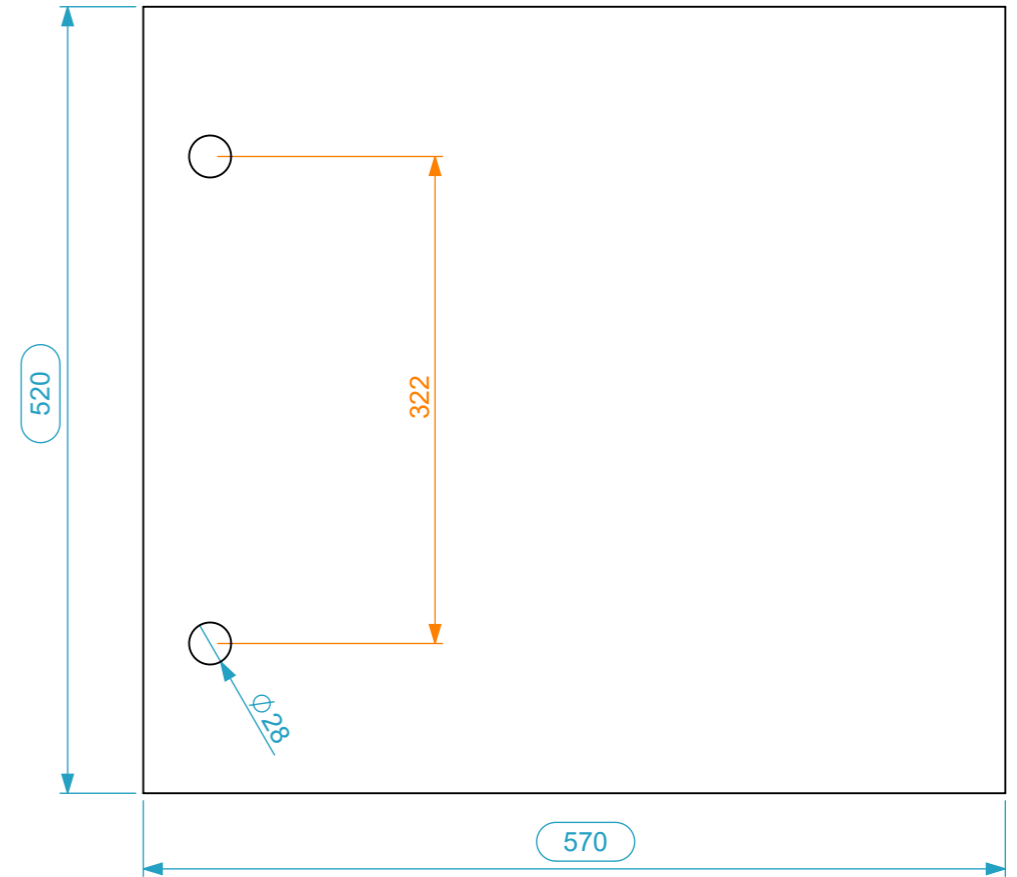

Internal Dimensions		
Width	Depth	Height
570	520	79
Weight	Approx. 0.21 Kg	
Wall Thickness	9mm	

General External Dimensions		Usable Inner Dimensions		Wood Inner Dimensions	
W	Width	Wi	Inside Width	WWi	Wood Inside Width
D	Depth	Di	Inside Depth	WDi	Wood Inside Depth
H	Height	Hi	Inside Height	WHi	Wood Inside Height

A3 This drawing must not be copied or disclosed without consent of the owner

Drawn by	CatarinaHenriques04/04/2019
Reference	BOX10.0575276
Scale	1:5
units in mm	DO NOT SCALE
general tolerance	0.8mm
CAIXA MADEIRA COM TAMPA, 570X520X76	