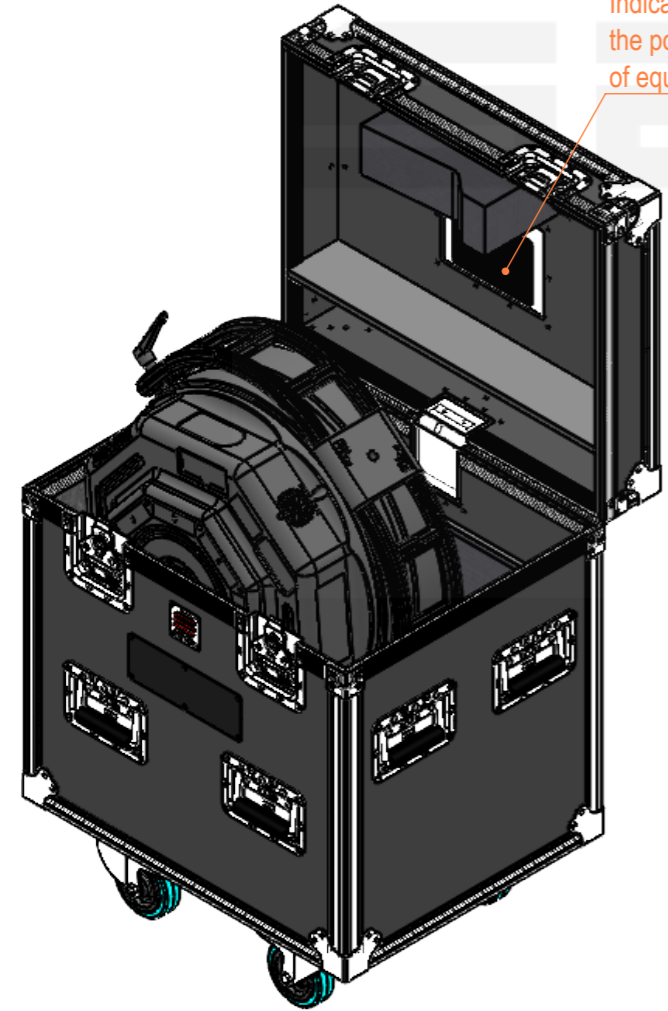

Equipment		Minuit Une IVL Photon	
Width	Depth	Height	
651	329	556	
Weight	Approx. 16 Kg		
Internal Dimensions			
Width	Depth	Height	
574	334	570	
Weight	Approx. 29.07 Kg		
Wall Thickness			10mm

General External Dimensions	
W	Width
D	Depth
H	Height
Usable Inner Dimensions	
Wi	Inside Width
Di	Inside Depth
Hi	Inside Height

Name	Date
Drawn by paula.almeida	12/03/2026
Reference	BLIND.114.01
Scale	1:10
units in mm	general tolerance 0.8mm
DO NOT SCALE	
Flight case PRO 1x Minuit Une IVL Photon	

A3 This drawing must not be copied or disclosed without consent of the owner