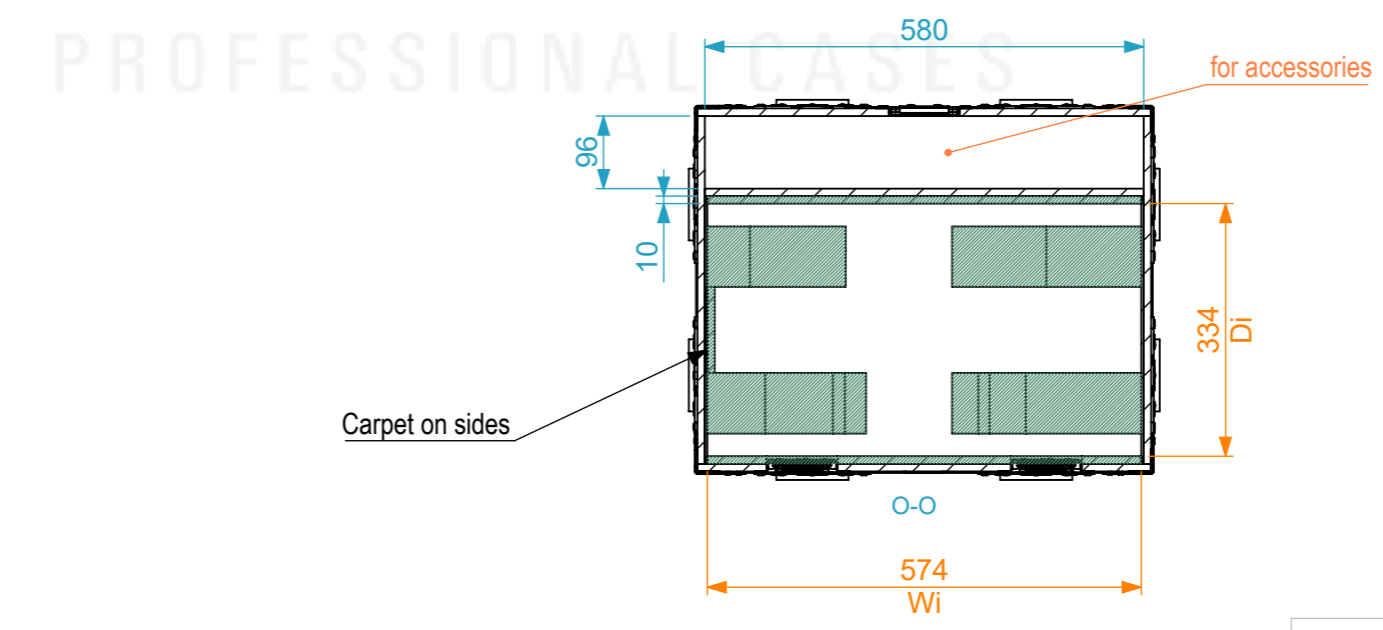

Equipment		Minuit Une IVL Photon	
Width	Depth	Height	
651	329	556	
Weight	Approx. 16 Kg		
Internal Dimensions			
Width	Depth	Height	
574	334	570	
Weight	Approx. 29.07 Kg		
Wall Thickness			10mm

General External Dimensions	
W	Width
D	Depth
H	Height
Usable Inner Dimensions	
Wi	Inside Width
Di	Inside Depth
Hi	Inside Height

Name	Date
Drawn by paula.almeida	12/03/2026
Reference	BLIND.114.01
Scale	1:10
units in mm	general tolerance 0.8mm
DO NOT SCALE	
Flight case PRO 1x Minuit Une IVL Photon	

A3 This drawing must not be copied or disclosed without consent of the owner