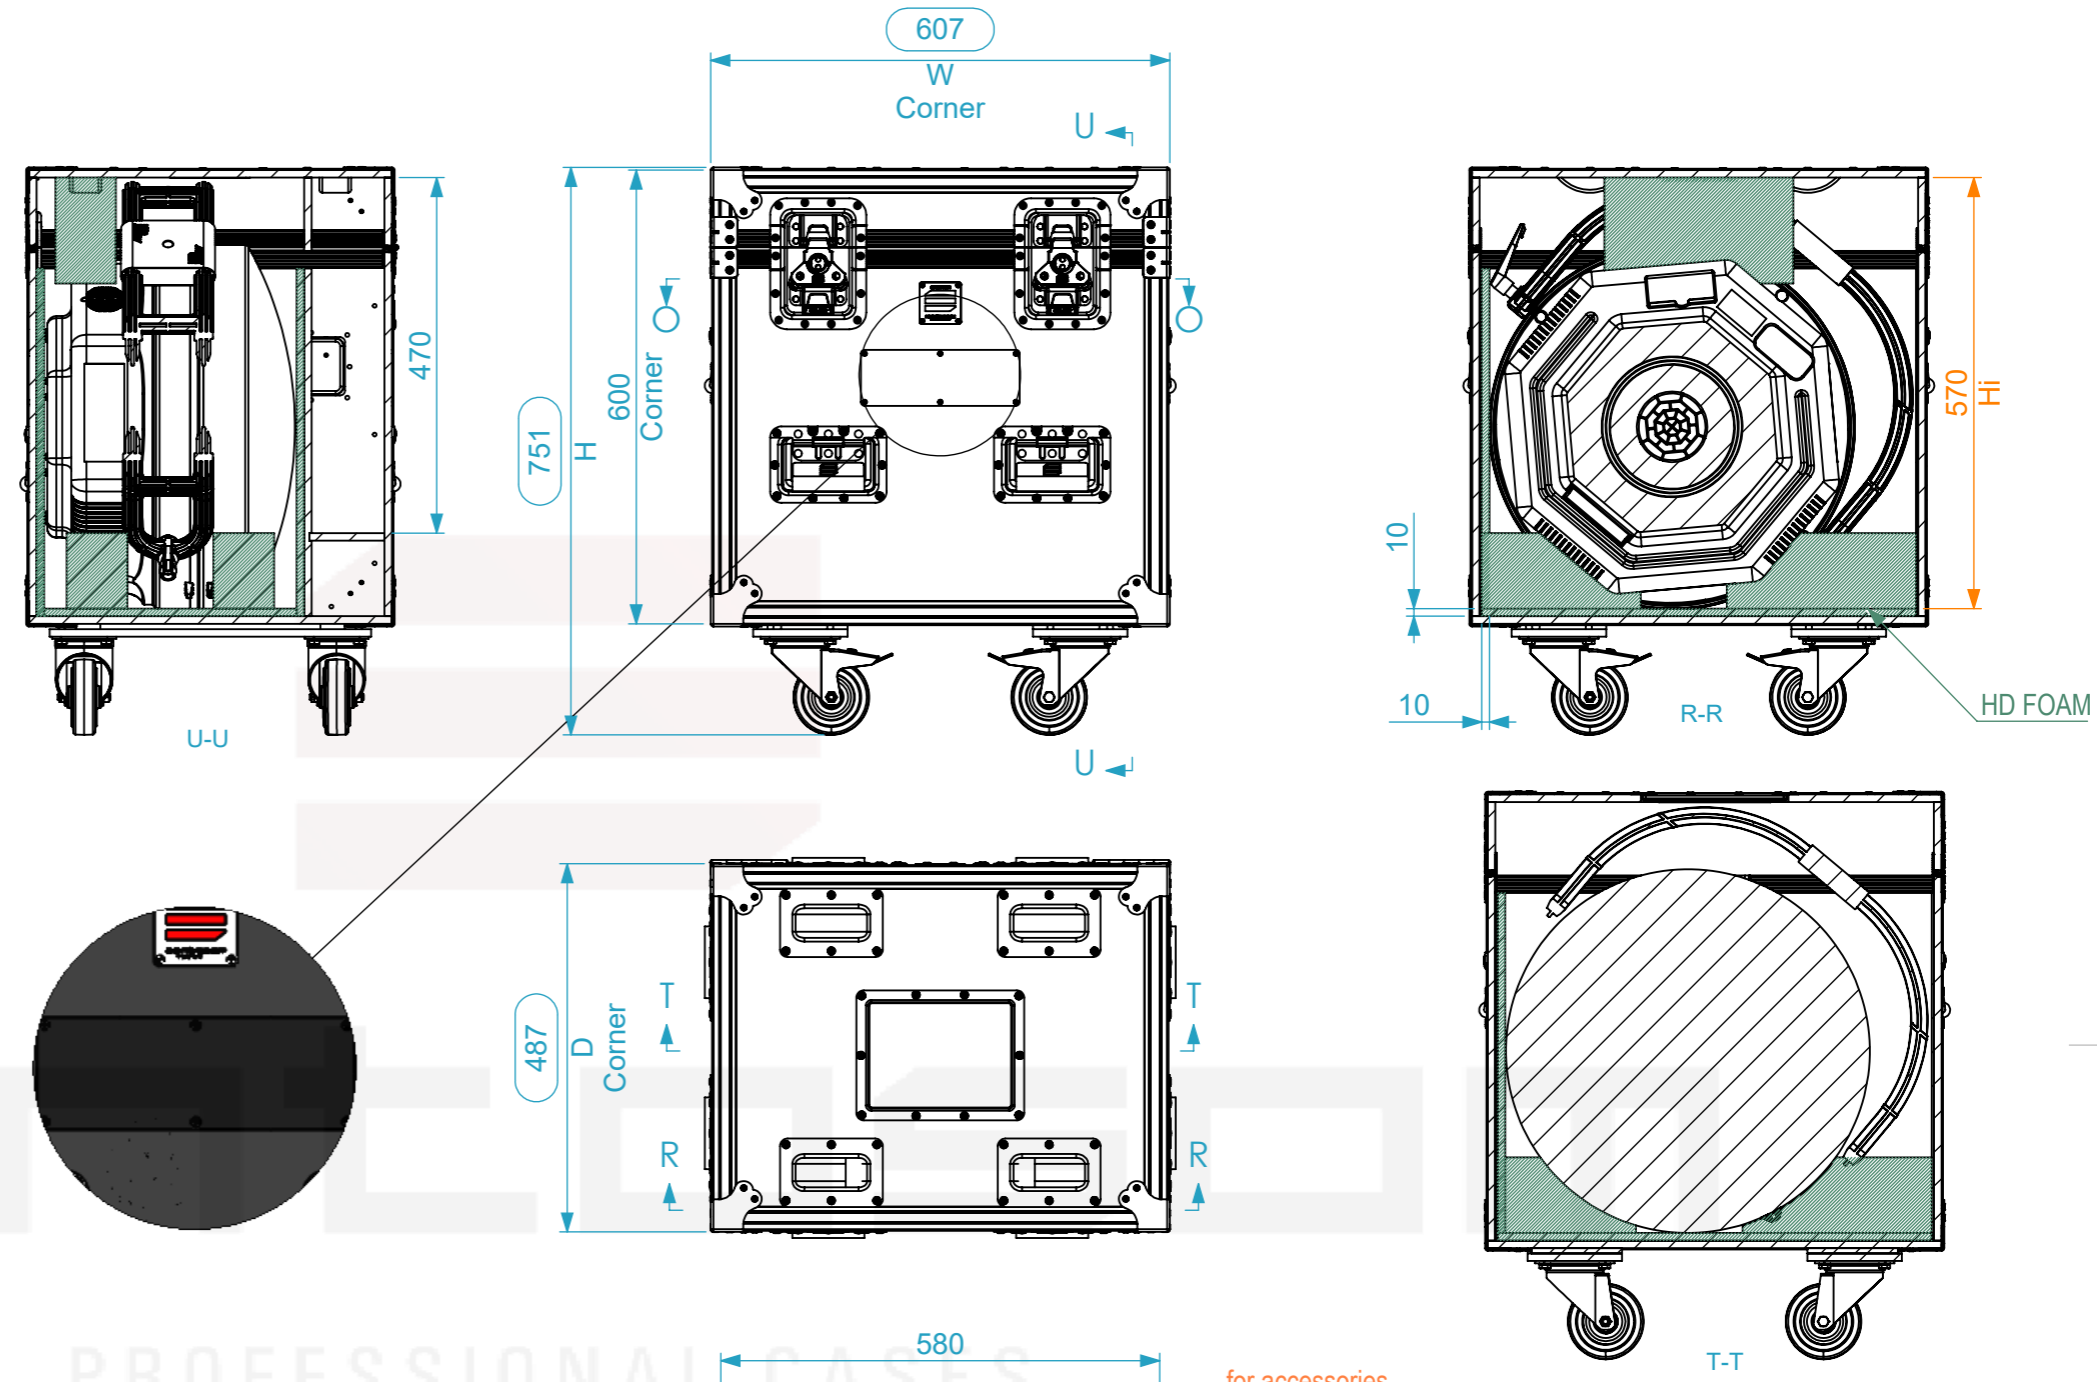

Equipment		Minuit Une IVL Photon	
Width	Depth	Height	
651	329	556	
Weight	Approx. 16 Kg		
Internal Dimensions			
Width	Depth	Height	
574	334	570	
Weight	Approx. 29.07 Kg		
Wall Thickness			10mm

General External Dimensions	
W	Width
D	Depth
H	Height
Usable Inner Dimensions	
Wi	Inside Width
Di	Inside Depth
Hi	Inside Height

Name	Date
Drawn by paula.almeida	12/03/2026
Reference	BLIND.114.01
Scale	1:10
units in mm	general tolerance 0.8mm
DO NOT SCALE	
Flight case PRO 1x Minuit Une IVL Photon	

A3 This drawing must not be copied or disclosed without consent of the owner