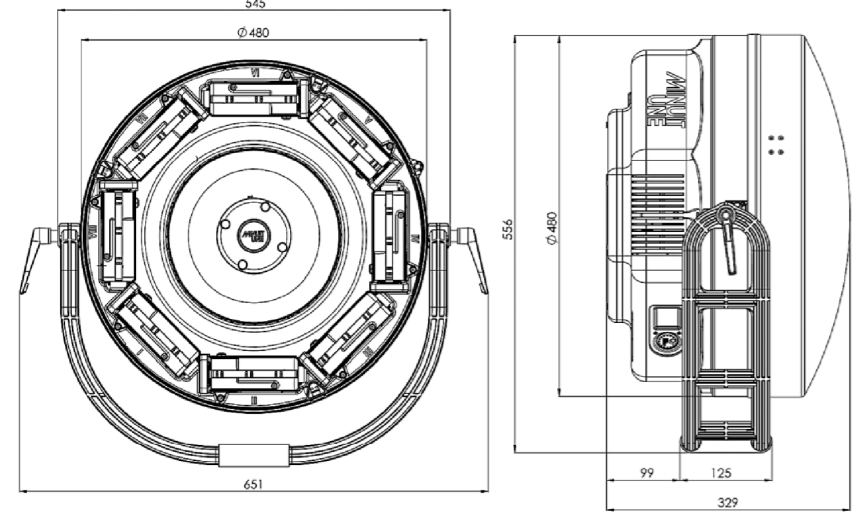

Equipment		Minuit Une IVL Photon	
Width	Depth	Height	
651	329	556	
Weight	Approx. 16 Kg		
Internal Dimensions			
Width	Depth	Height	
574	334	570	
Weight	Approx. 29.07 Kg		
Wall Thickness			10mm

General External Dimensions	
W	Width
D	Depth
H	Height
Usable Inner Dimensions	
Wi	Inside Width
Di	Inside Depth
Hi	Inside Height

Name	Date
Drawn by paula.almeida	12/03/2026
Reference	BLIND.114.01
Scale	1:10
units in mm	general tolerance 0.8mm
DO NOT SCALE	
Flight case PRO 1x Minuit Une IVL Photon	

A3 This drawing must not be copied or disclosed without consent of the owner