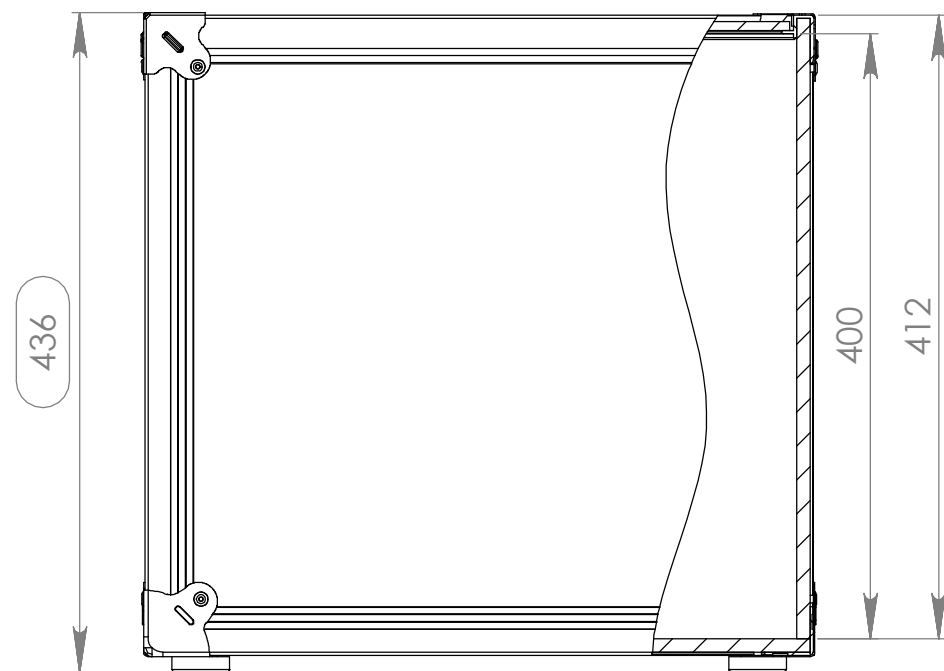

Interior dimensions		
Width	Depth	Height
400	400	400
Weight	Approx. 9 Kg	
Wall Thickness	9mm	

REVISIONS				
ZONE	REV.	DESCRIPTION	DATE	APPROVED
-	-	Final Drawing	31/03/2015	Telmo Santos

Hardware

Qty	Ref.	Description
4	C0675-30Z	UX-BOX, Corner 2 LEG, 10mm
4	4004	Case corner zinc plated
4	4906	38 mm rubber foot black H:10 mm.

This drawing must not be copied or disclosed without consent of the owner

Scale 1:5

units in mm

DO NOT SCALE

general tolerance 0.6mm

FC X-BOX.FLOREIRA 400X400X400