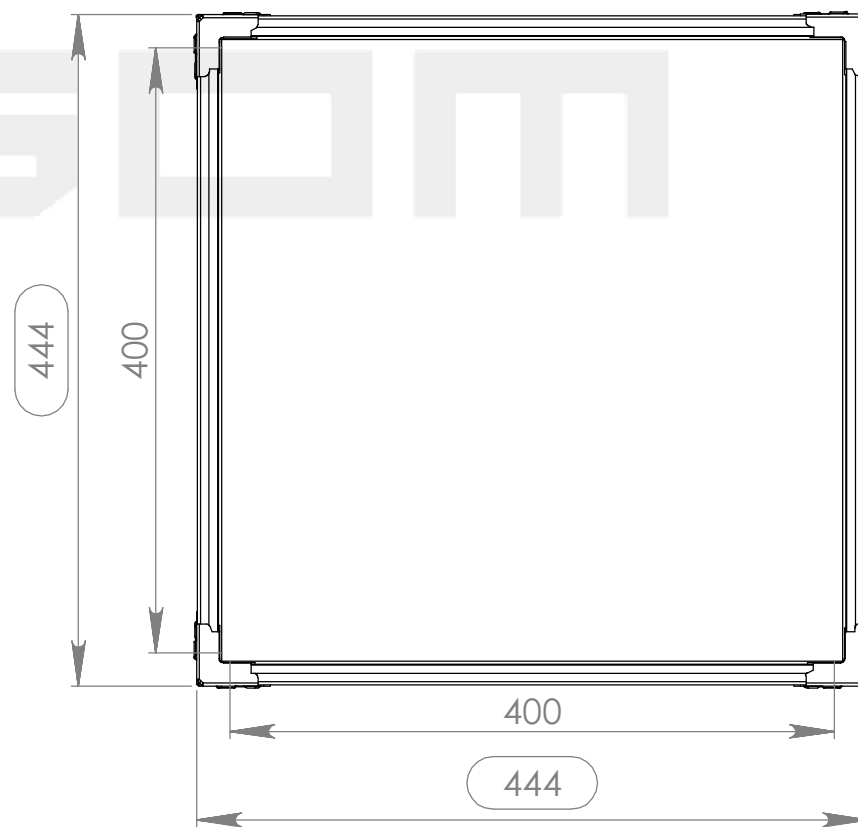

Interior dimensions		
Width	Depth	Height
400	400	400
Weight	Approx. 9 Kg	
Wall Thickness	9mm	

REVISIONS				
ZONE	REV.	DESCRIPTION	DATE	APPROVED
-	-	Final Drawing	31/03/2015	Telmo Santos

Hardware

Qty	Ref.	Description
4	C0675-30Z	UX-BOX, Corner 2 LEG, 10mm
4	4004	Case corner zinc plated
4	4906	38 mm rubber foot black H:10 mm.

This drawing must not be copied or disclosed without consent of the owner

Scale 1:5

units in mm

DO NOT SCALE

general tolerance 0.6mm

FC X-BOX.FLOREIRA 400X400X400