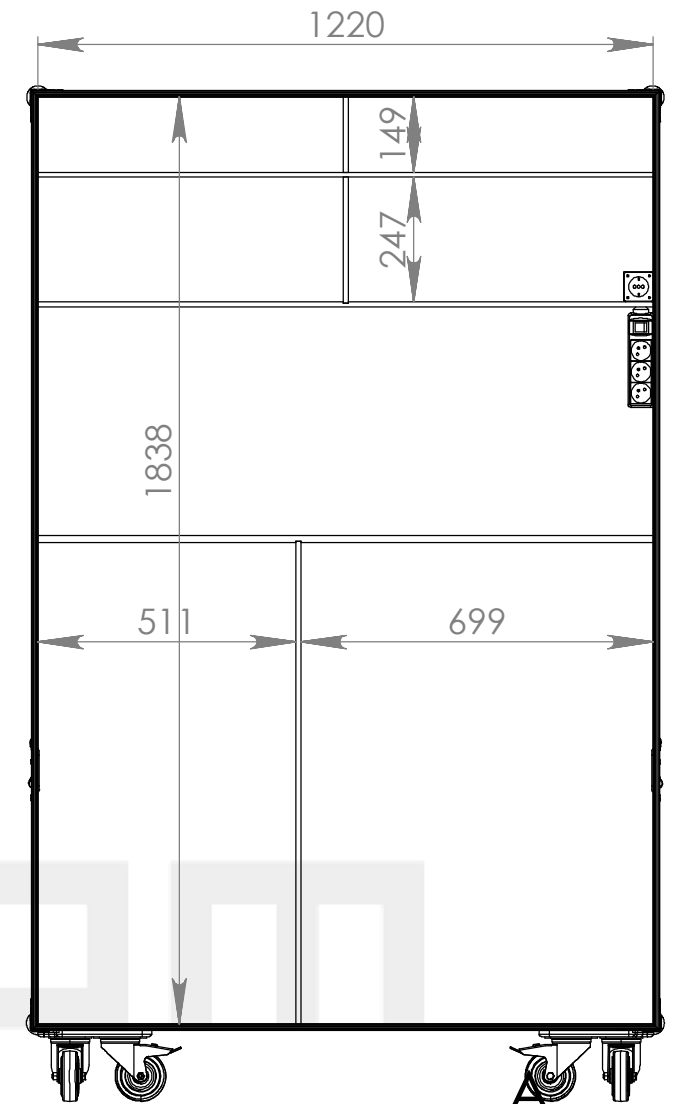

Interior dimensions		
Width	Depth	Height
1220	799	1838
Weight	Approx. 123 Kg	
Wall Thickness	10mm	

Drawn by	Name	Date
telmosantos	telmosantos	10-12-2014
Reference	BAR.124	
Scale	units in mm	general tolerance
1:15	DO NOT SCALE	0.8mm
1st Angle projection	FC. COZINHA 1260X630X1860 COM RODAS RODAS	

This drawing must not be copied or disclosed without consent of the owner

A3