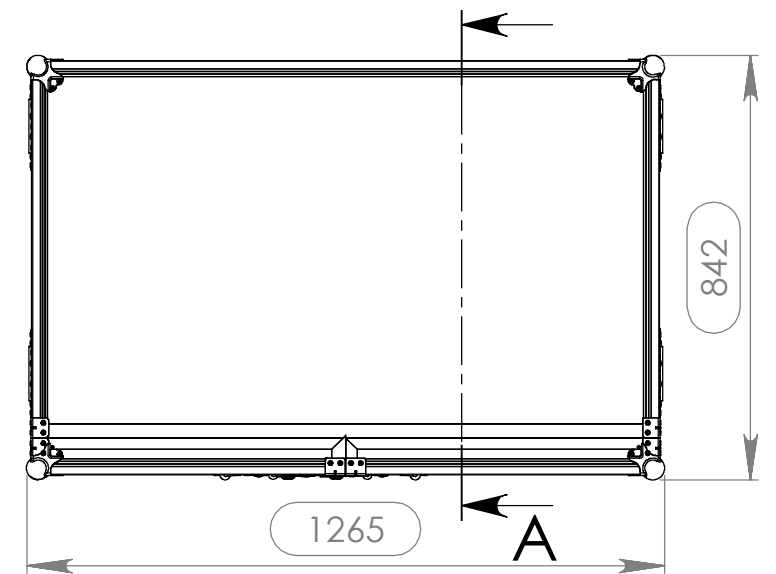

Interior dimensions		
Width	Depth	Height
1220	799	1838
Weight	Approx. 123 Kg	
Wall Thickness	10mm	

Drawn by	Name	Date
telmosantos	telmosantos	10-12-2014
Reference	BAR.124	
Scale	units in mm	general tolerance
1:15	DO NOT SCALE	0.8mm
1st Angle projection	FC. COZINHA 1260X630X1860 COM RODAS RODAS	