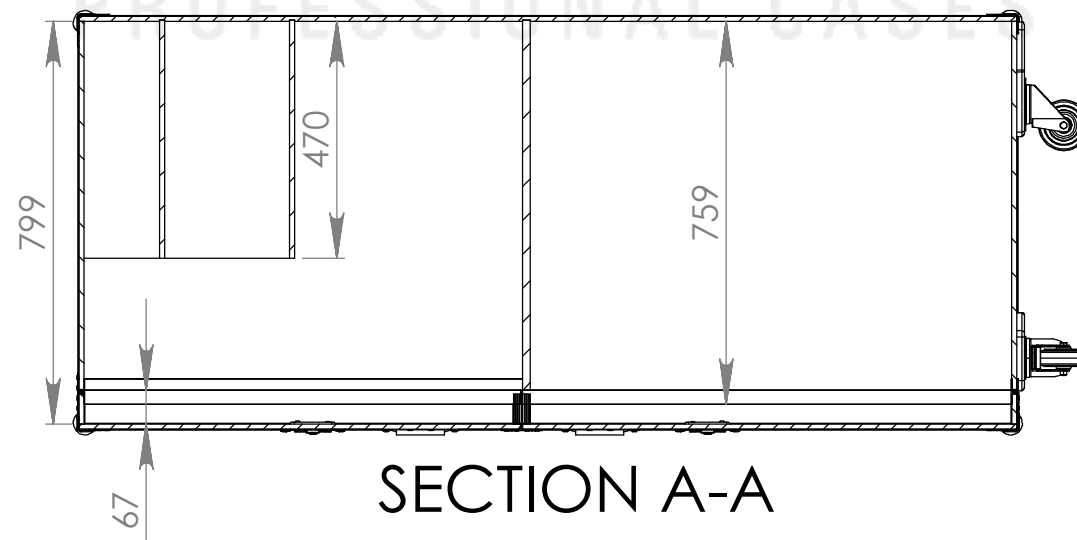

Interior dimensions		
Width	Depth	Height
1220	799	1838
Weight	Approx. 123 Kg	
Wall Thickness	10mm	

Drawn by	Name	Date
telmosantos	telmosantos	10-12-2014
Reference	BAR.124	
Scale	units in mm	general tolerance
1:15	DO NOT SCALE	0.8mm
1st Angle projection	FC. COZINHA 1260X630X1860 COM RODAS RODAS	