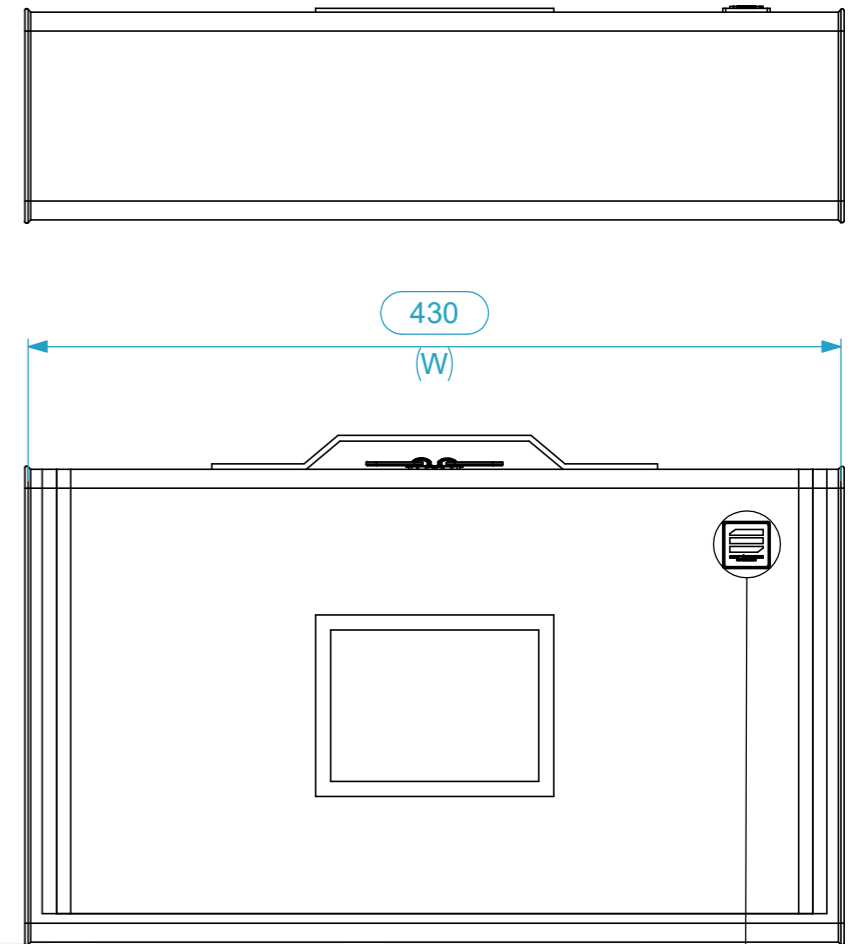

Dimensions		
Width	Depth	Height
430	250	110
Weight	Approx. 1.01 Kg	
Wall Thickness		3mm

General External Dimensions	
W	Width
D	Depth
H	Height

A3 This drawing must not be copied or disclosed without consent of the owner

Drawn by	catarina.silva	Date	06/11/2024
Reference	BAG.0432511		
Scale	1:4	units in mm	DO NOT SCALE
		general tolerance	0.8mm
Saco Abertura Superior e Frontal (430x250x110)			