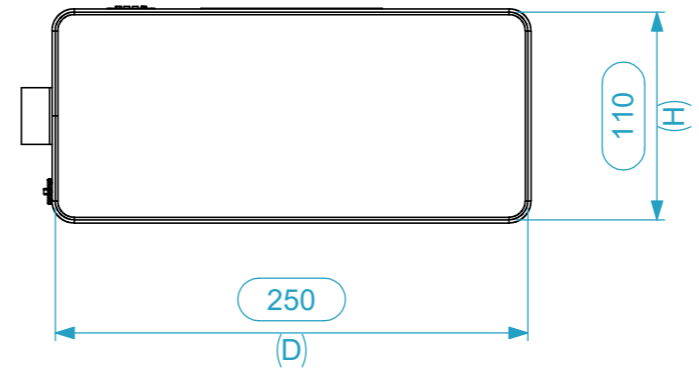

Dimensions		
Width	Depth	Height
430	250	110
Weight	Approx. 1.01 Kg	
Wall Thickness		3mm

General External Dimensions	
W	Width
D	Depth
H	Height

A3 This drawing must not be copied or disclosed without consent of the owner

Drawn by	catarina.silva	Date	06/11/2024
Reference	BAG.0432511		
Scale	1:4	units in mm	DO NOT SCALE
		general tolerance	0.8mm
Saco Abertura Superior e Frontal (430x250x110)			