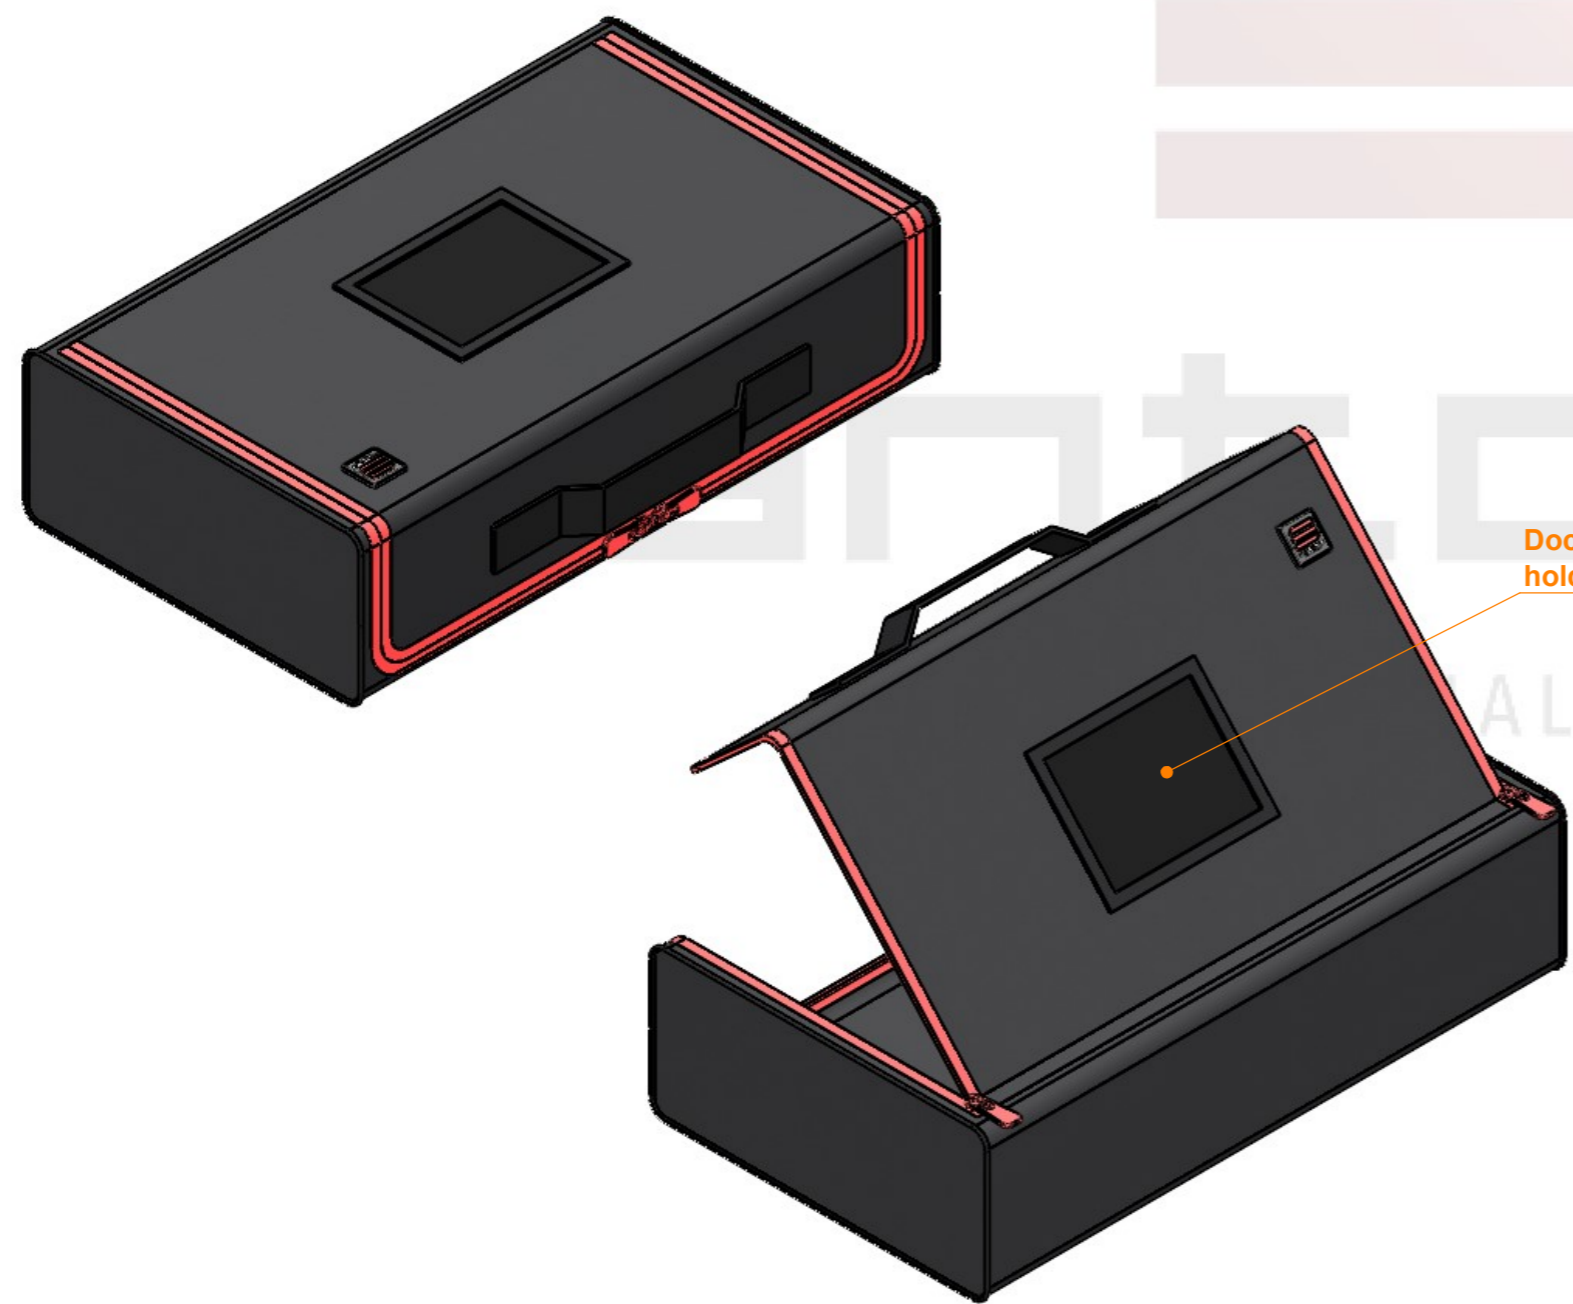

Dimensions		
Width	Depth	Height
430	250	110
Weight	Approx. 1.01 Kg	
Wall Thickness		3mm

General External Dimensions	
W	Width
D	Depth
H	Height

A3 This drawing must not be copied or disclosed without consent of the owner

Drawn by	catarina.silva	Date	06/11/2024
Reference	BAG.0432511		
Scale	1:4	units in mm	DO NOT SCALE
		general tolerance	0.8mm
Saco Abertura Superior e Frontal (430x250x110)			