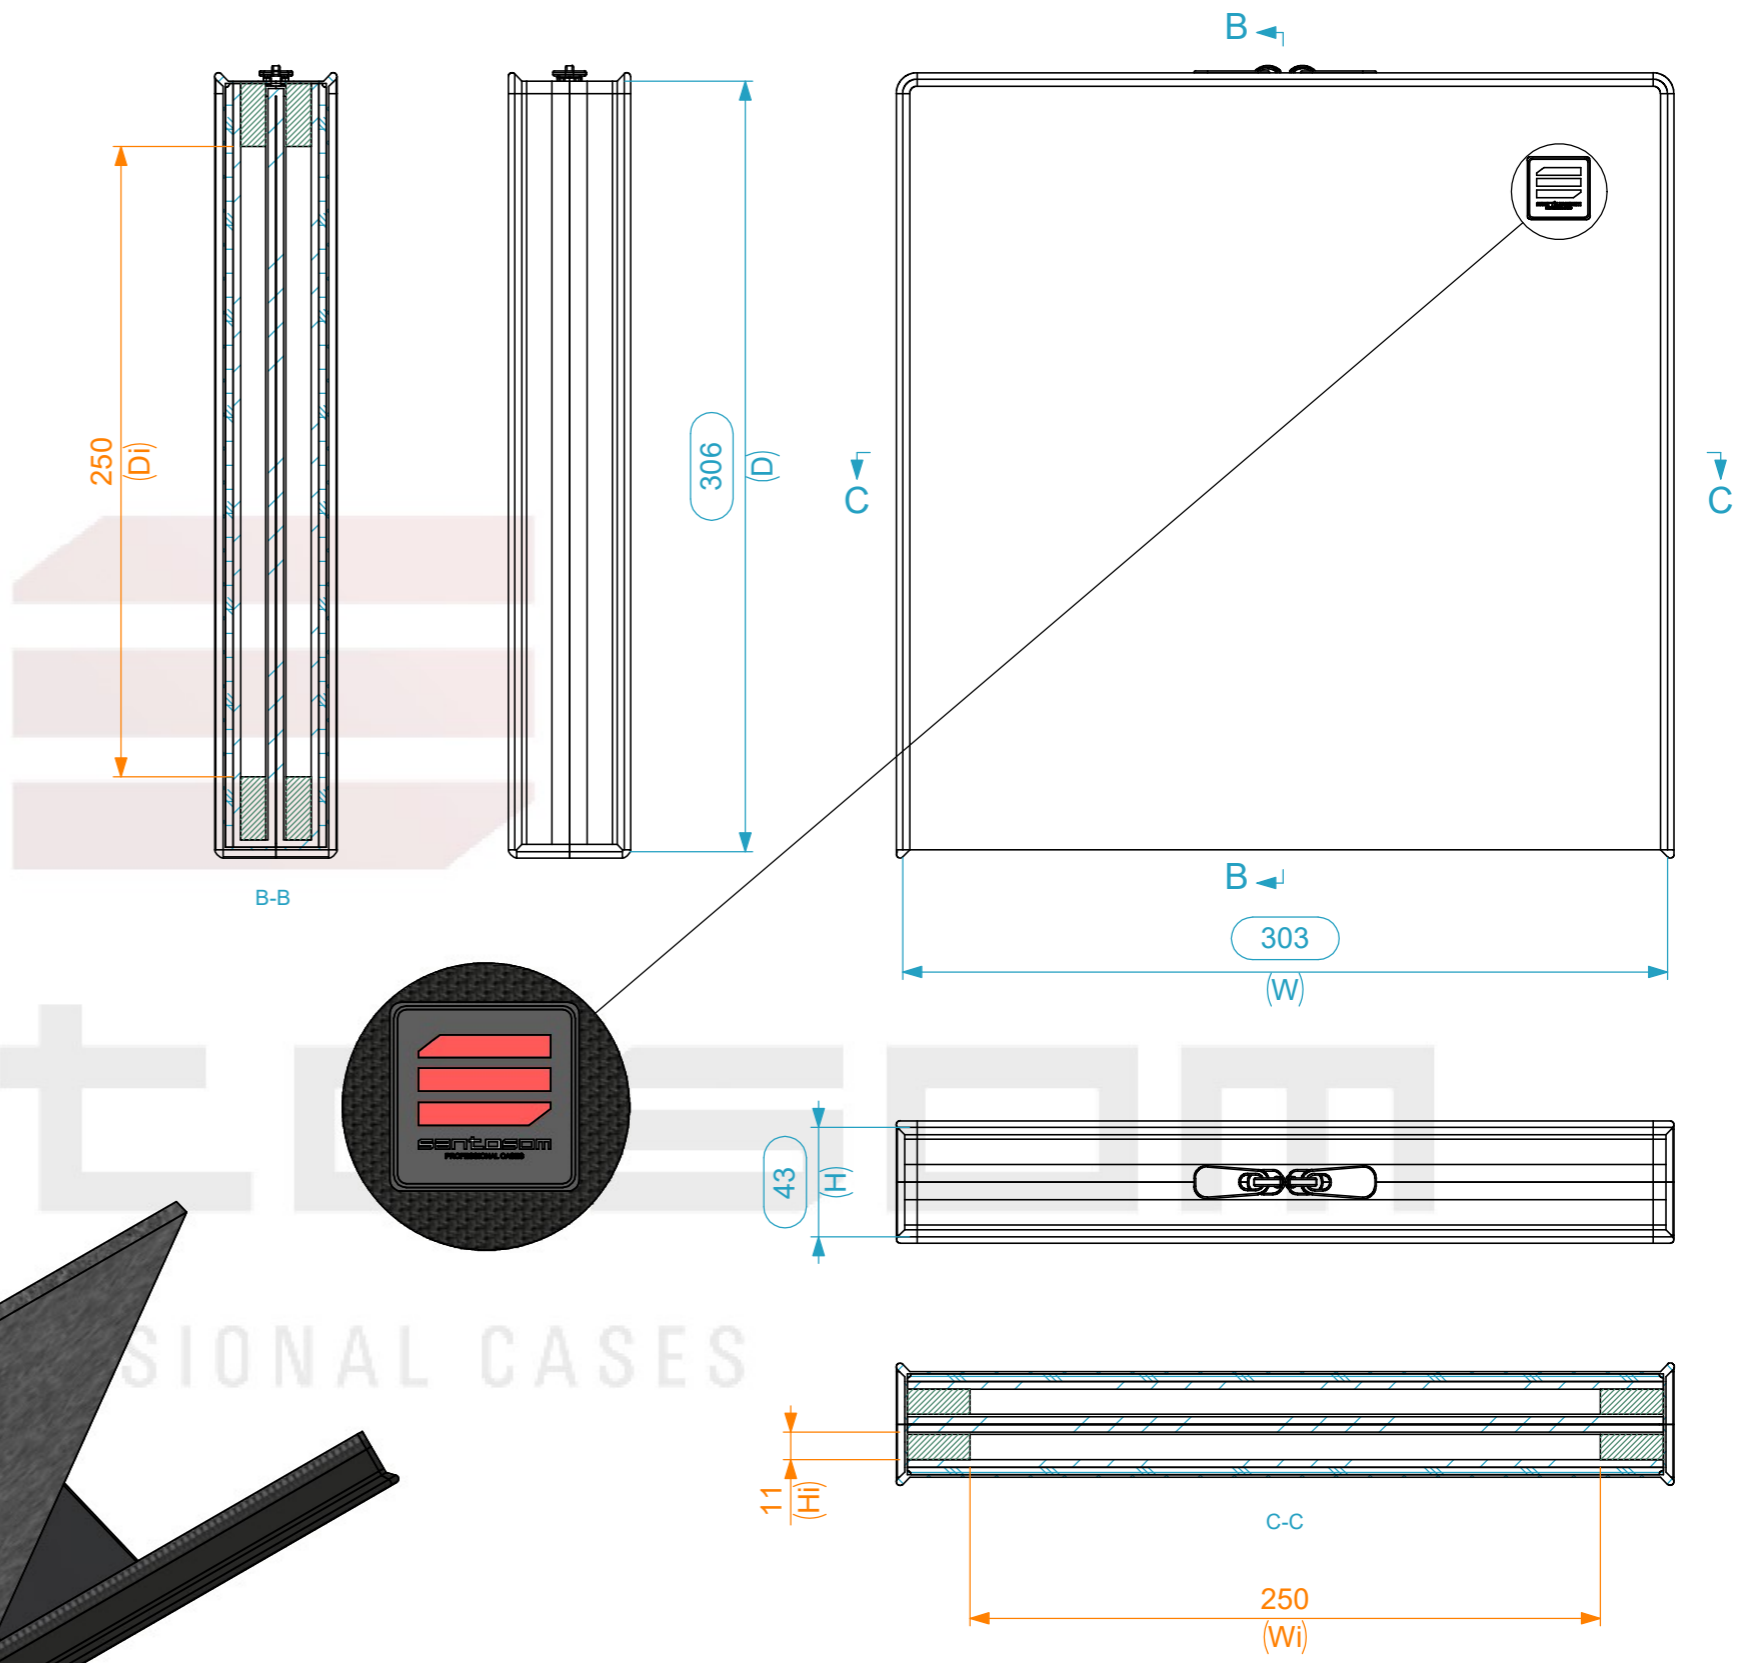

Internal Dimensions		
Width	Depth	Height
250	250	11
Weight	Approx. 1 Kg	
Wall Thickness		2mm

General External Dimensions	
W	Width
D	Depth
H	Height

A3 This drawing must not be copied or disclosed without consent of the owner

Drawn by	Name	Date
catarina.silva	catarina.silva	09/01/2026
Reference	BAG.0303004	
Scale	units in mm	general tolerance
1:3	DO NOT SCALE	0.8mm
Bolsa para acessórios (300x300x40)		