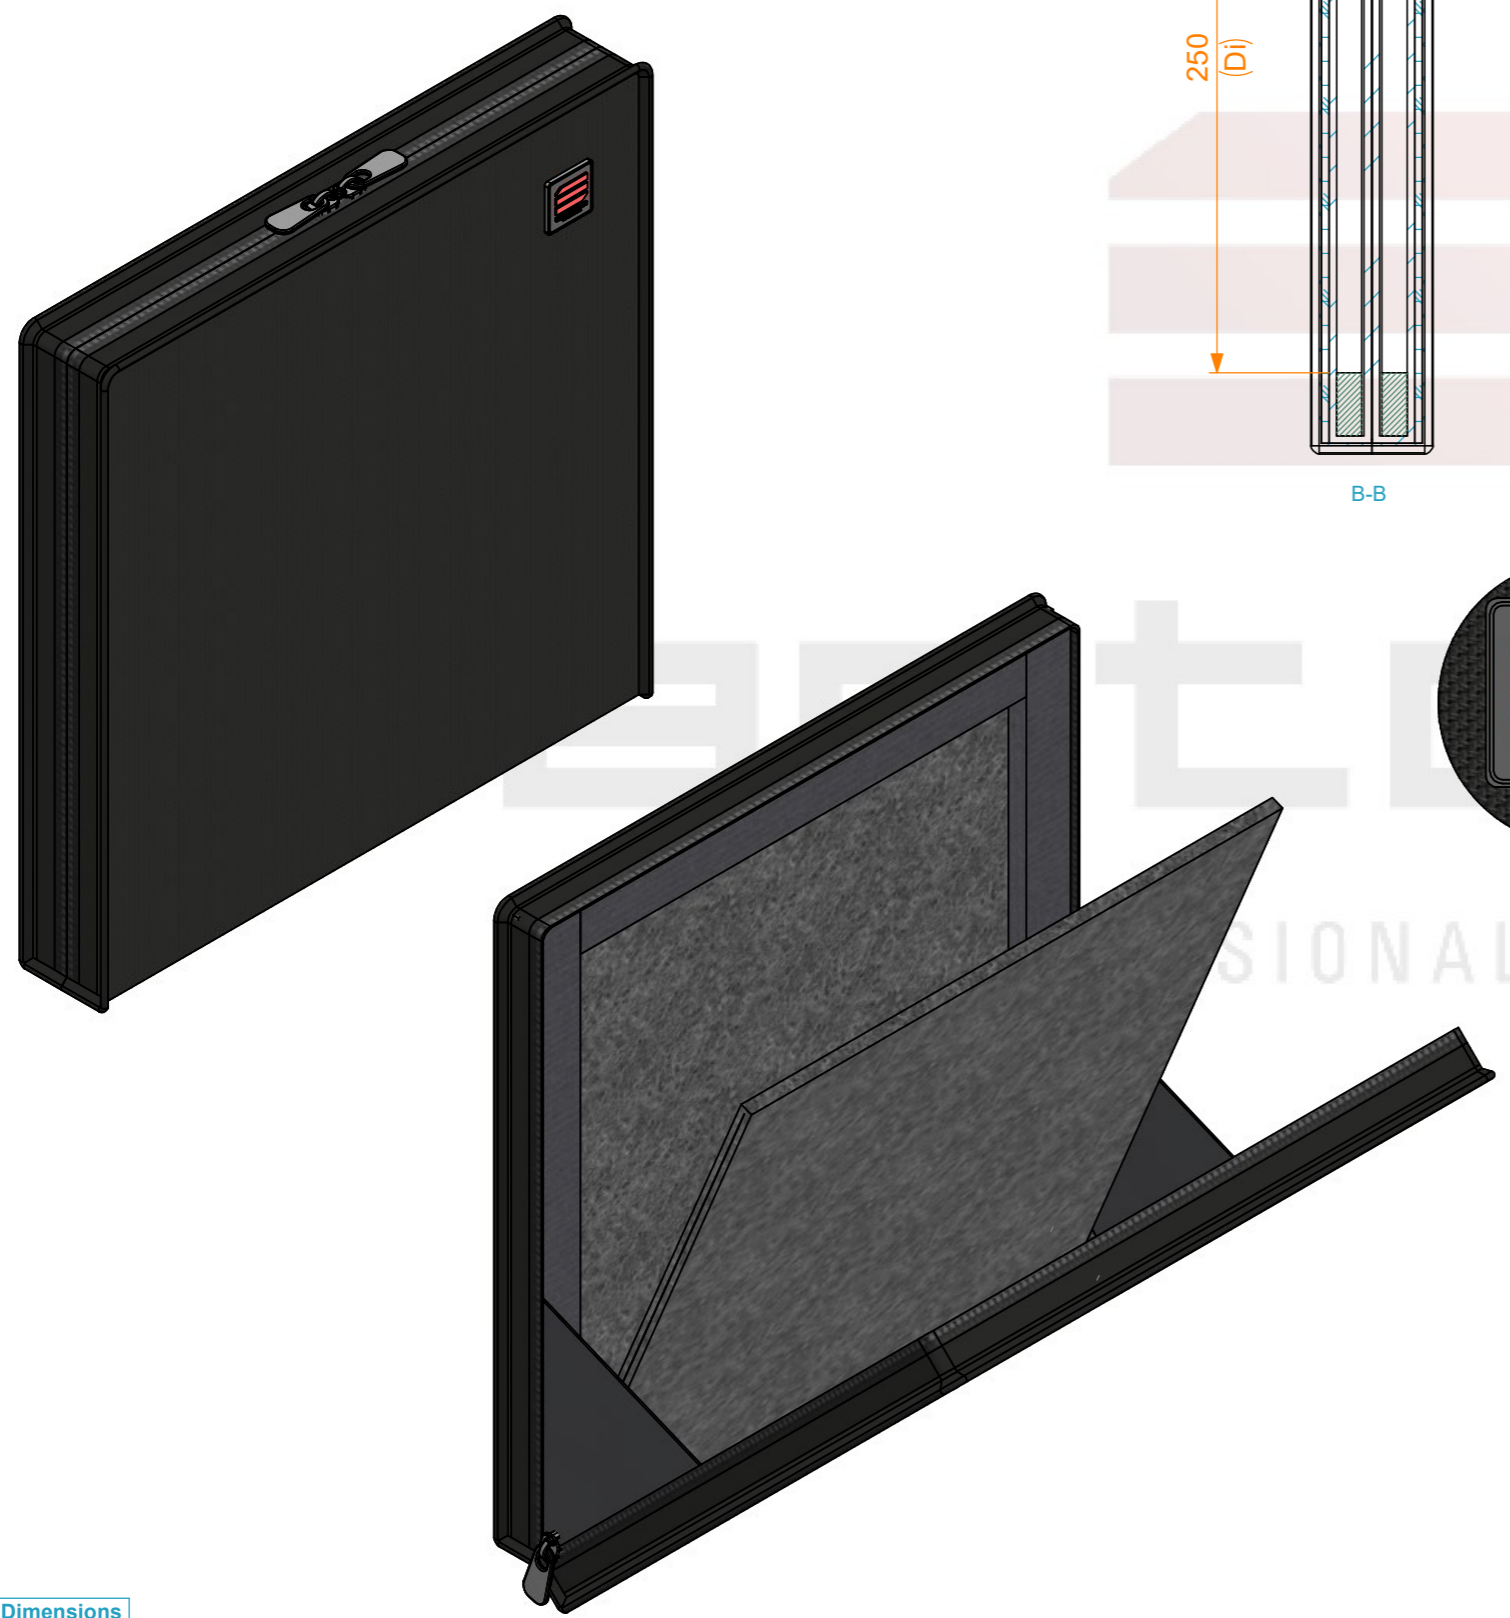

Internal Dimensions		
Width	Depth	Height
250	250	11
Weight	Approx. 1 Kg	
Wall Thickness		2mm

General External Dimensions	
W	Width
D	Depth
H	Height

A3 This drawing must not be copied or disclosed without consent of the owner

Drawn by	Name	Date
catarina.silva	catarina.silva	09/01/2026
Reference	BAG.0303004	
Scale	units in mm	general tolerance
1:3	DO NOT SCALE	0.8mm
Bolsa para acessórios (300x300x40)		