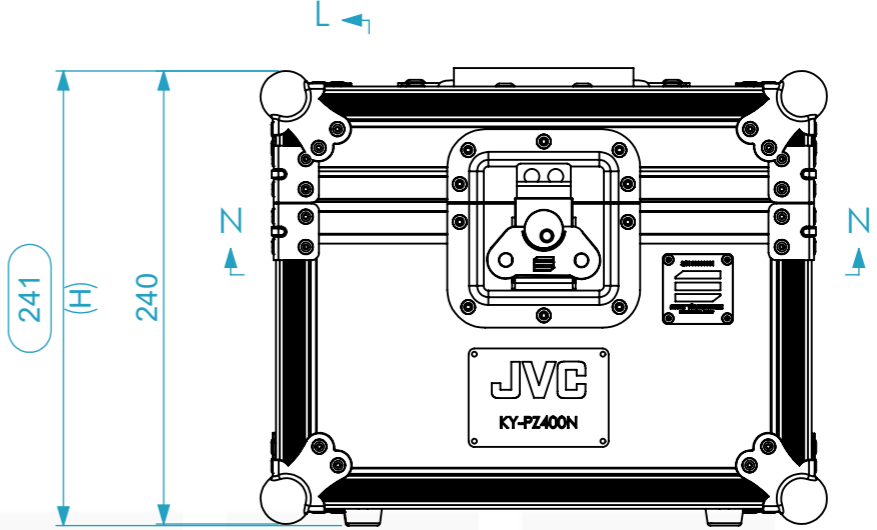

Equipment			JVC KY-PZ400N		
Width	Depth	Height			
142	168	165			
Internal Dimensions					
Width	Depth	Height			
363	263	306			
Weight	Approx. 2.24 Kg				
Wall Thickness		7mm			

General External Dimensions		Usable Inner Dimensions	
W	Width	Wi	Inside Width
D	Depth	Di	Inside Depth
H	Height	Hi	Inside Height

A3 This drawing must not be copied or disclosed without consent of the owner

Drawn by	projects	Date	20/04/2022
Reference	AVCAM.111		
Scale	1:4	units in mm	general tolerance 0.8mm
1st Angle projection			
Flight case, JVC KY-PZ400N			