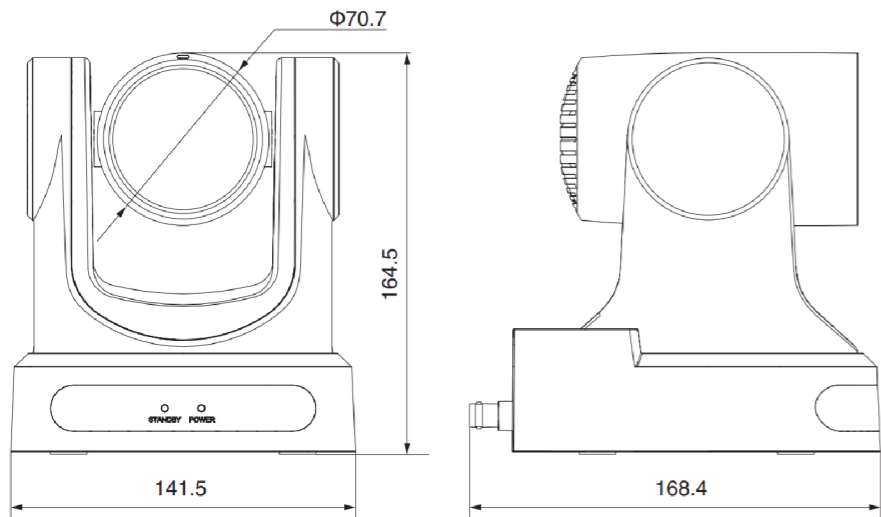

Equipment			JVC KY-PZ400N		
Width	Depth	Height			
142	168	165			
Internal Dimensions					
Width	Depth	Height			
363	263	306			
Weight	Approx. 2.24 Kg				
Wall Thickness		7mm			

General External Dimensions		Usable Inner Dimensions	
W	Width	Wi	Inside Width
D	Depth	Di	Inside Depth
H	Height	Hi	Inside Height

A3 This drawing must not be copied or disclosed without consent of the owner

Drawn by	projects	Date	20/04/2022
Reference	AVCAM.111		
Scale	1:4	units in mm	general tolerance 0.8mm
1st Angle projection			
Flight case, JVC KY-PZ400N			