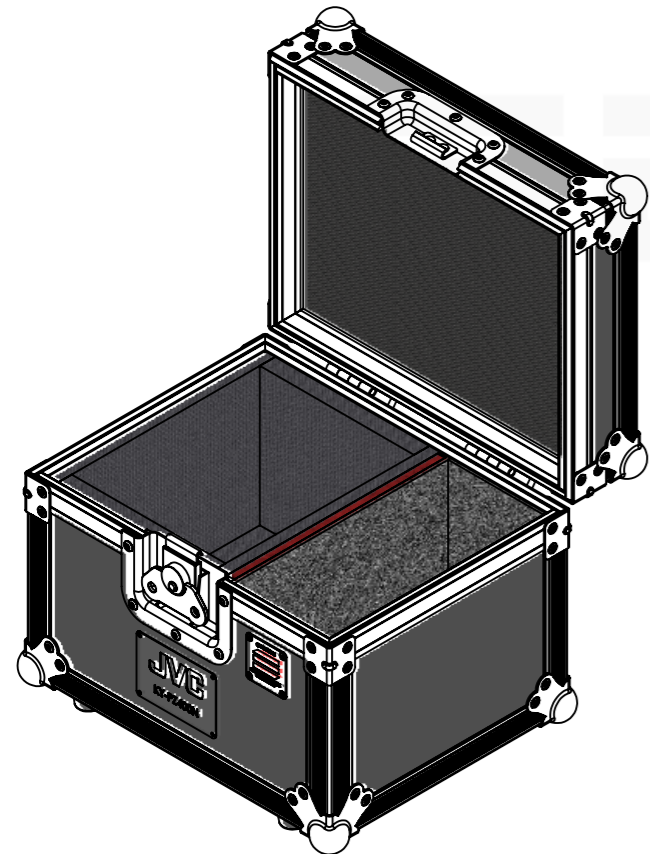

Equipment			JVC KY-PZ400N		
Width	Depth	Height			
142	168	165			
Internal Dimensions					
Width	Depth	Height			
363	263	306			
Weight	Approx. 2.24 Kg				
Wall Thickness		7mm			

General External Dimensions		Usable Inner Dimensions	
W	Width	Wi	Inside Width
D	Depth	Di	Inside Depth
H	Height	Hi	Inside Height

A3 This drawing must not be copied or disclosed without consent of the owner

Drawn by	projects	Date	20/04/2022
Reference	AVCAM.111		
Scale	1:4	units in mm	general tolerance 0.8mm
1st Angle projection			
Flight case, JVC KY-PZ400N			