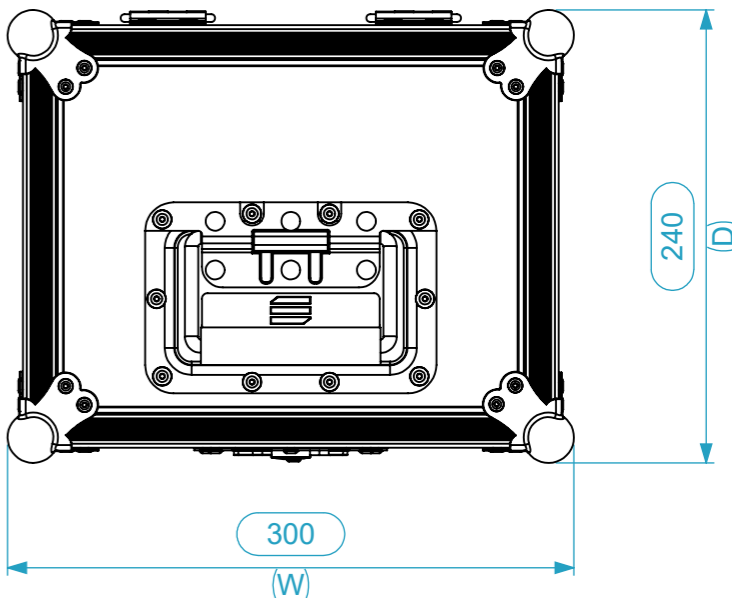

Equipment			JVC KY-PZ400N		
Width	Depth	Height			
142	168	165			
Internal Dimensions					
Width	Depth	Height			
363	263	306			
Weight	Approx. 2.24 Kg				
Wall Thickness		7mm			

General External Dimensions		Usable Inner Dimensions	
W	Width	Wi	Inside Width
D	Depth	Di	Inside Depth
H	Height	Hi	Inside Height

A3 This drawing must not be copied or disclosed without consent of the owner

Drawn by	projects	Date	20/04/2022
Reference	AVCAM.111		
Scale	1:4	units in mm	general tolerance 0.8mm
1st Angle projection			
Flight case, JVC KY-PZ400N			