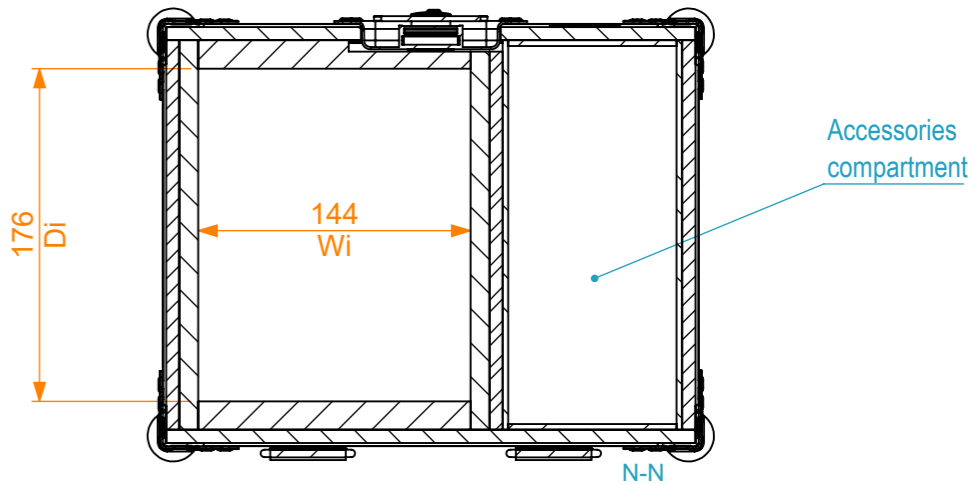

Equipment			JVC KY-PZ400N		
Width	Depth	Height			
142	168	165			
Internal Dimensions					
Width	Depth	Height			
363	263	306			
Weight	Approx. 2.24 Kg				
Wall Thickness		7mm			

General External Dimensions		Usable Inner Dimensions	
W	Width	Wi	Inside Width
D	Depth	Di	Inside Depth
H	Height	Hi	Inside Height

A3 This drawing must not be copied or disclosed without consent of the owner

Drawn by	projects	Date	20/04/2022
Reference	AVCAM.111		
Scale	1:4	units in mm	general tolerance 0.8mm
1st Angle projection			
Flight case, JVC KY-PZ400N			