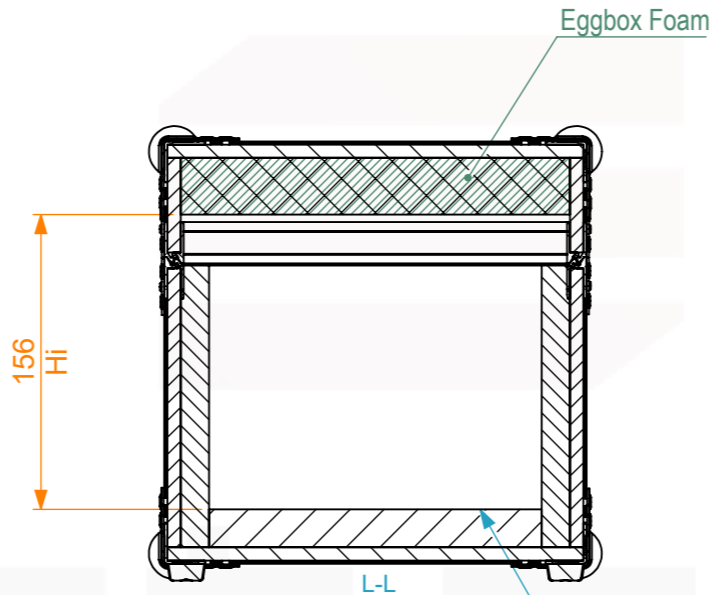

Equipment			JVC KY-PZ400N		
Width	Depth	Height			
142	168	165			
Internal Dimensions					
Width	Depth	Height			
363	263	306			
Weight	Approx. 2.24 Kg				
Wall Thickness		7mm			

General External Dimensions		Usable Inner Dimensions	
W	Width	Wi	Inside Width
D	Depth	Di	Inside Depth
H	Height	Hi	Inside Height

A3 This drawing must not be copied or disclosed without consent of the owner

Drawn by	projects	Date	20/04/2022
Reference	AVCAM.111		
Scale	1:4	units in mm	general tolerance 0.8mm
1st Angle projection			
Flight case, JVC KY-PZ400N			