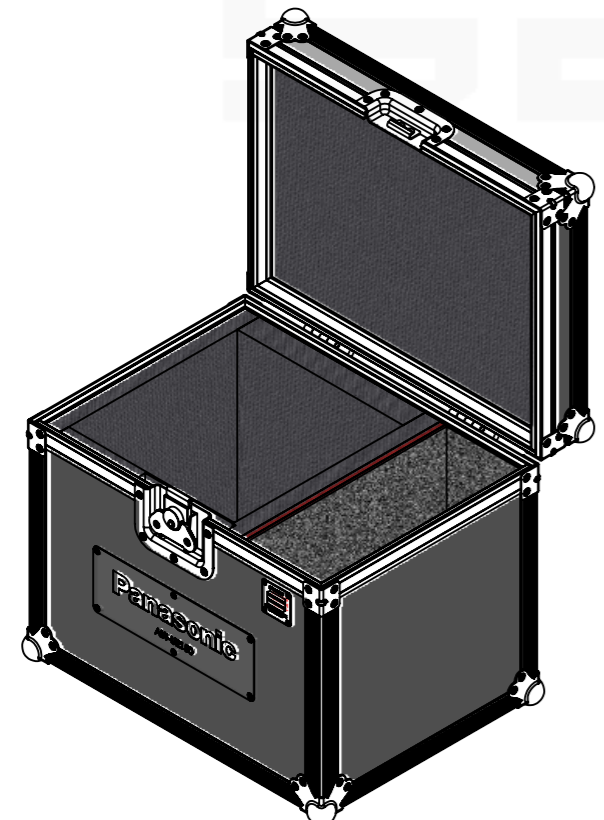

Equipment		Panasonic AW UE150	
Width	Depth	Height	
213	219	267	
Internal Dimensions			
Width	Depth	Height	
363	263	306	
Weight	Approx. 5.76 Kg		
Wall Thickness		7mm	

General External Dimensions		Usable Inner Dimensions		Wood Inner Dimensions	
W	Width	Wi	Inside Width	WWi	Wood Inside Width
D	Depth	Di	Inside Depth	WDi	Wood Inside Depth
H	Height	Hi	Inside Height	WHi	Wood Inside Height

This drawing must not be copied or disclosed without consent of the owner.

Drawn by	Paula Almeida	Date	29/09/2022
Reference	AVCAM.109		
Scale	1:5	units in mm	general tolerance 0.8mm
1st Angle projection	Flight case, Panasonic AW-UE150		