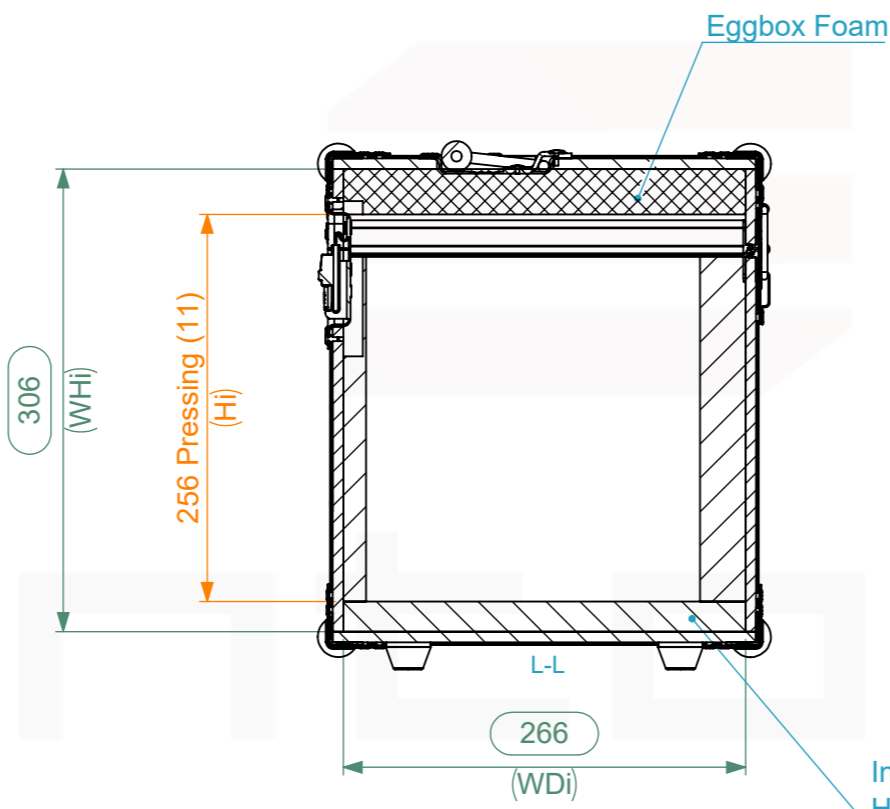

Equipment		Panasonic AW UE150	
Width	Depth	Height	
213	219	267	
Internal Dimensions			
Width	Depth	Height	
363	263	306	
Weight	Approx. 5.76 Kg		
Wall Thickness		7mm	

General External Dimensions		Usable Inner Dimensions		Wood Inner Dimensions	
W	Width	Wi	Inside Width	WWi	Wood Inside Width
D	Depth	Di	Inside Depth	WDi	Wood Inside Depth
H	Height	Hi	Inside Height	WHi	Wood Inside Height

This drawing must not be copied or disclosed without consent of the owner.

Drawn by	Paula Almeida	Date	29/09/2022
Reference	AVCAM.109		
Scale	1:5	units in mm	general tolerance 0.8mm
1st Angle projection	Flight case, Panasonic AW-UE150		