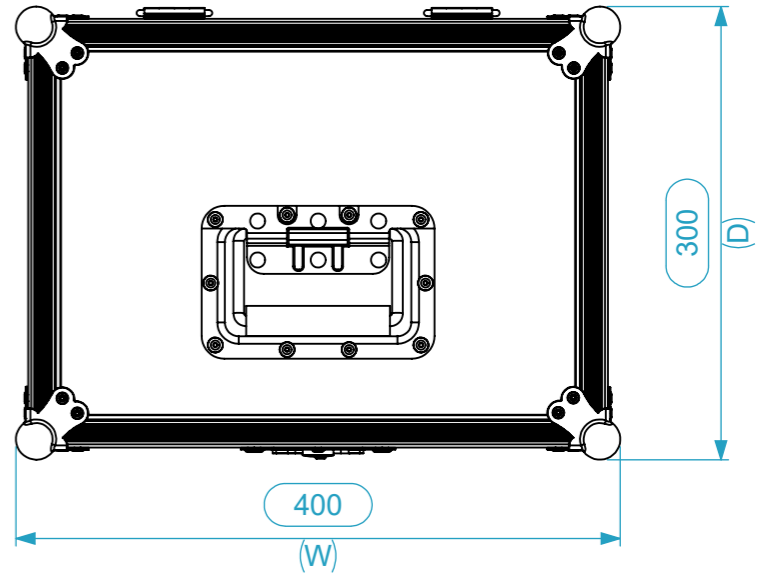

Equipment		Panasonic AW UE150	
Width	Depth	Height	
213	219	267	
Internal Dimensions			
Width	Depth	Height	
363	263	306	
Weight	Approx. 5.76 Kg		
Wall Thickness		7mm	

General External Dimensions		Usable Inner Dimensions		Wood Inner Dimensions	
W	Width	Wi	Inside Width	WWi	Wood Inside Width
D	Depth	Di	Inside Depth	WDi	Wood Inside Depth
H	Height	Hi	Inside Height	WHi	Wood Inside Height

This drawing must not be copied or disclosed without consent of the owner.

Drawn by	Paula Almeida	Date	29/09/2022
Reference	AVCAM.109		
Scale	1:5	units in mm	general tolerance 0.8mm
1st Angle projection	Flight case, Panasonic AW-UE150		