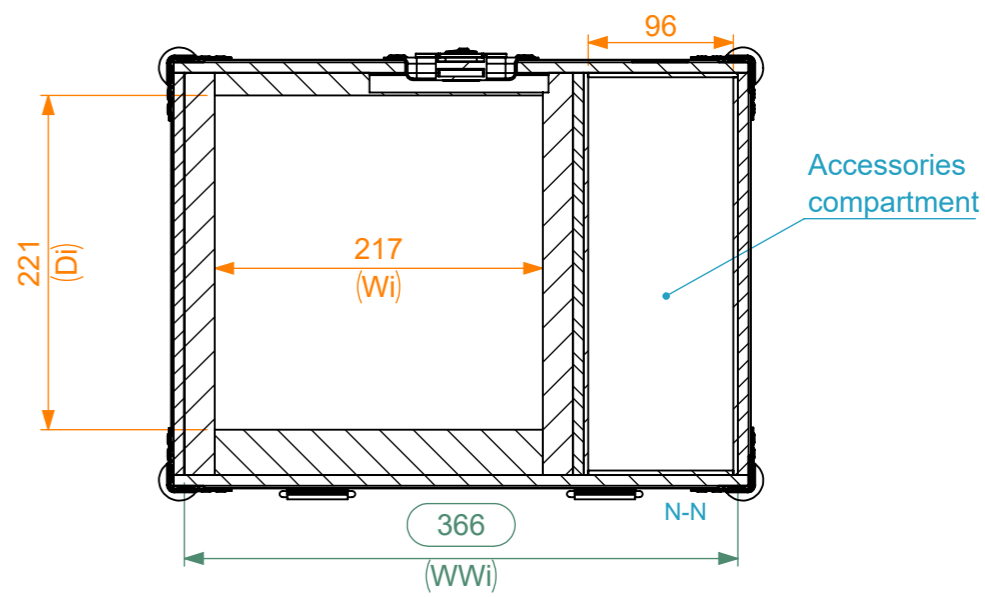

Equipment		Panasonic AW UE150	
Width	Depth	Height	
213	219	267	
Internal Dimensions			
Width	Depth	Height	
363	263	306	
Weight	Approx. 5.76 Kg		
Wall Thickness		7mm	

General External Dimensions		Usable Inner Dimensions		Wood Inner Dimensions	
W	Width	Wi	Inside Width	WWi	Wood Inside Width
D	Depth	Di	Inside Depth	WDi	Wood Inside Depth
H	Height	Hi	Inside Height	WHi	Wood Inside Height

This drawing must not be copied or disclosed without consent of the owner.

Drawn by	Paula Almeida	Date	29/09/2022
Reference	AVCAM.109		
Scale	1:5	units in mm	general tolerance 0.8mm
1st Angle projection	Flight case, Panasonic AW-UE150		