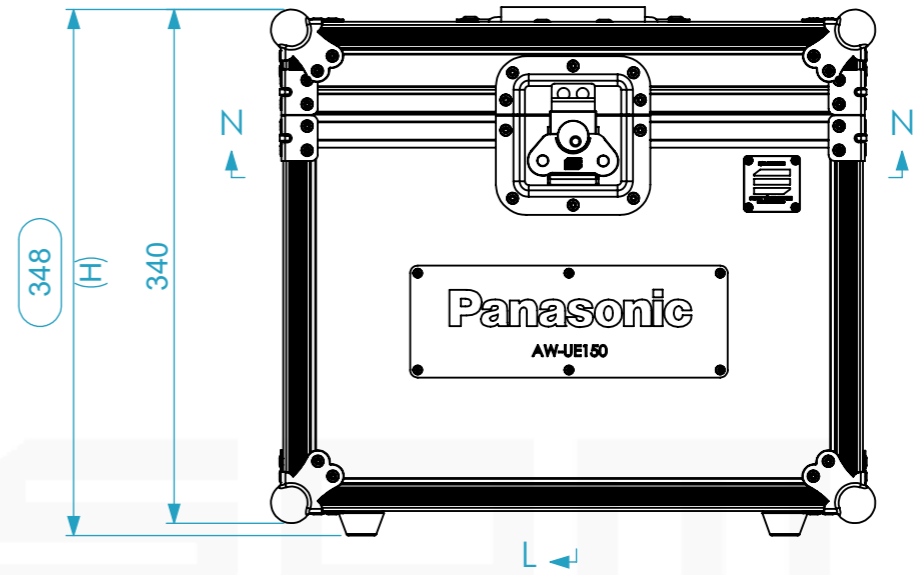

Equipment		Panasonic AW UE150	
Width	Depth	Height	
213	219	267	
Internal Dimensions			
Width	Depth	Height	
363	263	306	
Weight	Approx. 5.76 Kg		
Wall Thickness		7mm	

General External Dimensions		Usable Inner Dimensions		Wood Inner Dimensions	
W	Width	Wi	Inside Width	WWi	Wood Inside Width
D	Depth	Di	Inside Depth	WDi	Wood Inside Depth
H	Height	Hi	Inside Height	WHi	Wood Inside Height

This drawing must not be copied or disclosed without consent of the owner.

Drawn by	Paula Almeida	Date	29/09/2022
Reference	AVCAM.109		
Scale	1:5	units in mm	general tolerance 0.8mm
1st Angle projection	Flight case, Panasonic AW-UE150		