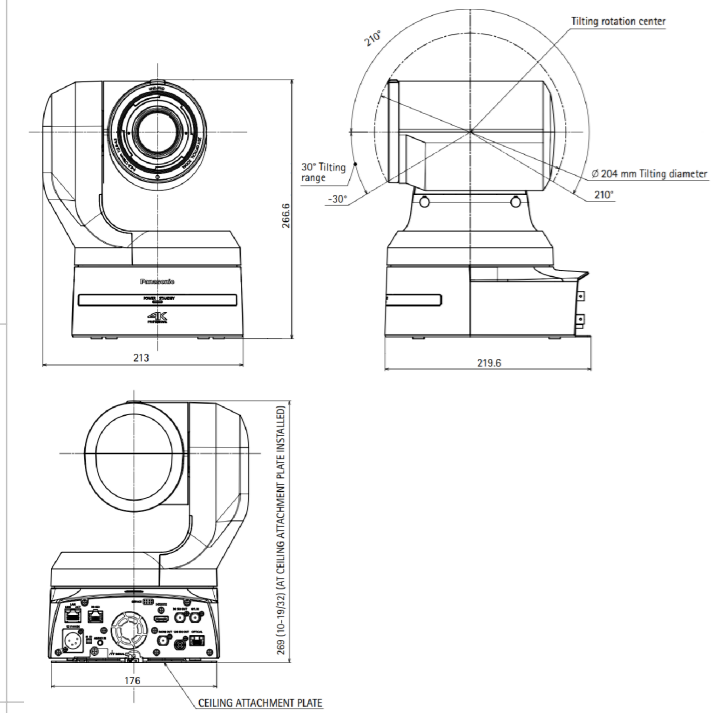

Equipment		Panasonic AW UE150	
Width	Depth	Height	
213	219	267	
Internal Dimensions			
Width	Depth	Height	
363	263	306	
Weight	Approx. 5.76 Kg		
Wall Thickness		7mm	

General External Dimensions		Usable Inner Dimensions		Wood Inner Dimensions	
W	Width	Wi	Inside Width	WWi	Wood Inside Width
D	Depth	Di	Inside Depth	WDi	Wood Inside Depth
H	Height	Hi	Inside Height	WHi	Wood Inside Height

This drawing must not be copied or disclosed without consent of the owner.

Drawn by	Paula Almeida	Date	29/09/2022
Reference	AVCAM.109		
Scale	1:5	units in mm	general tolerance 0.8mm
1st Angle projection	Flight case, Panasonic AW-UE150		