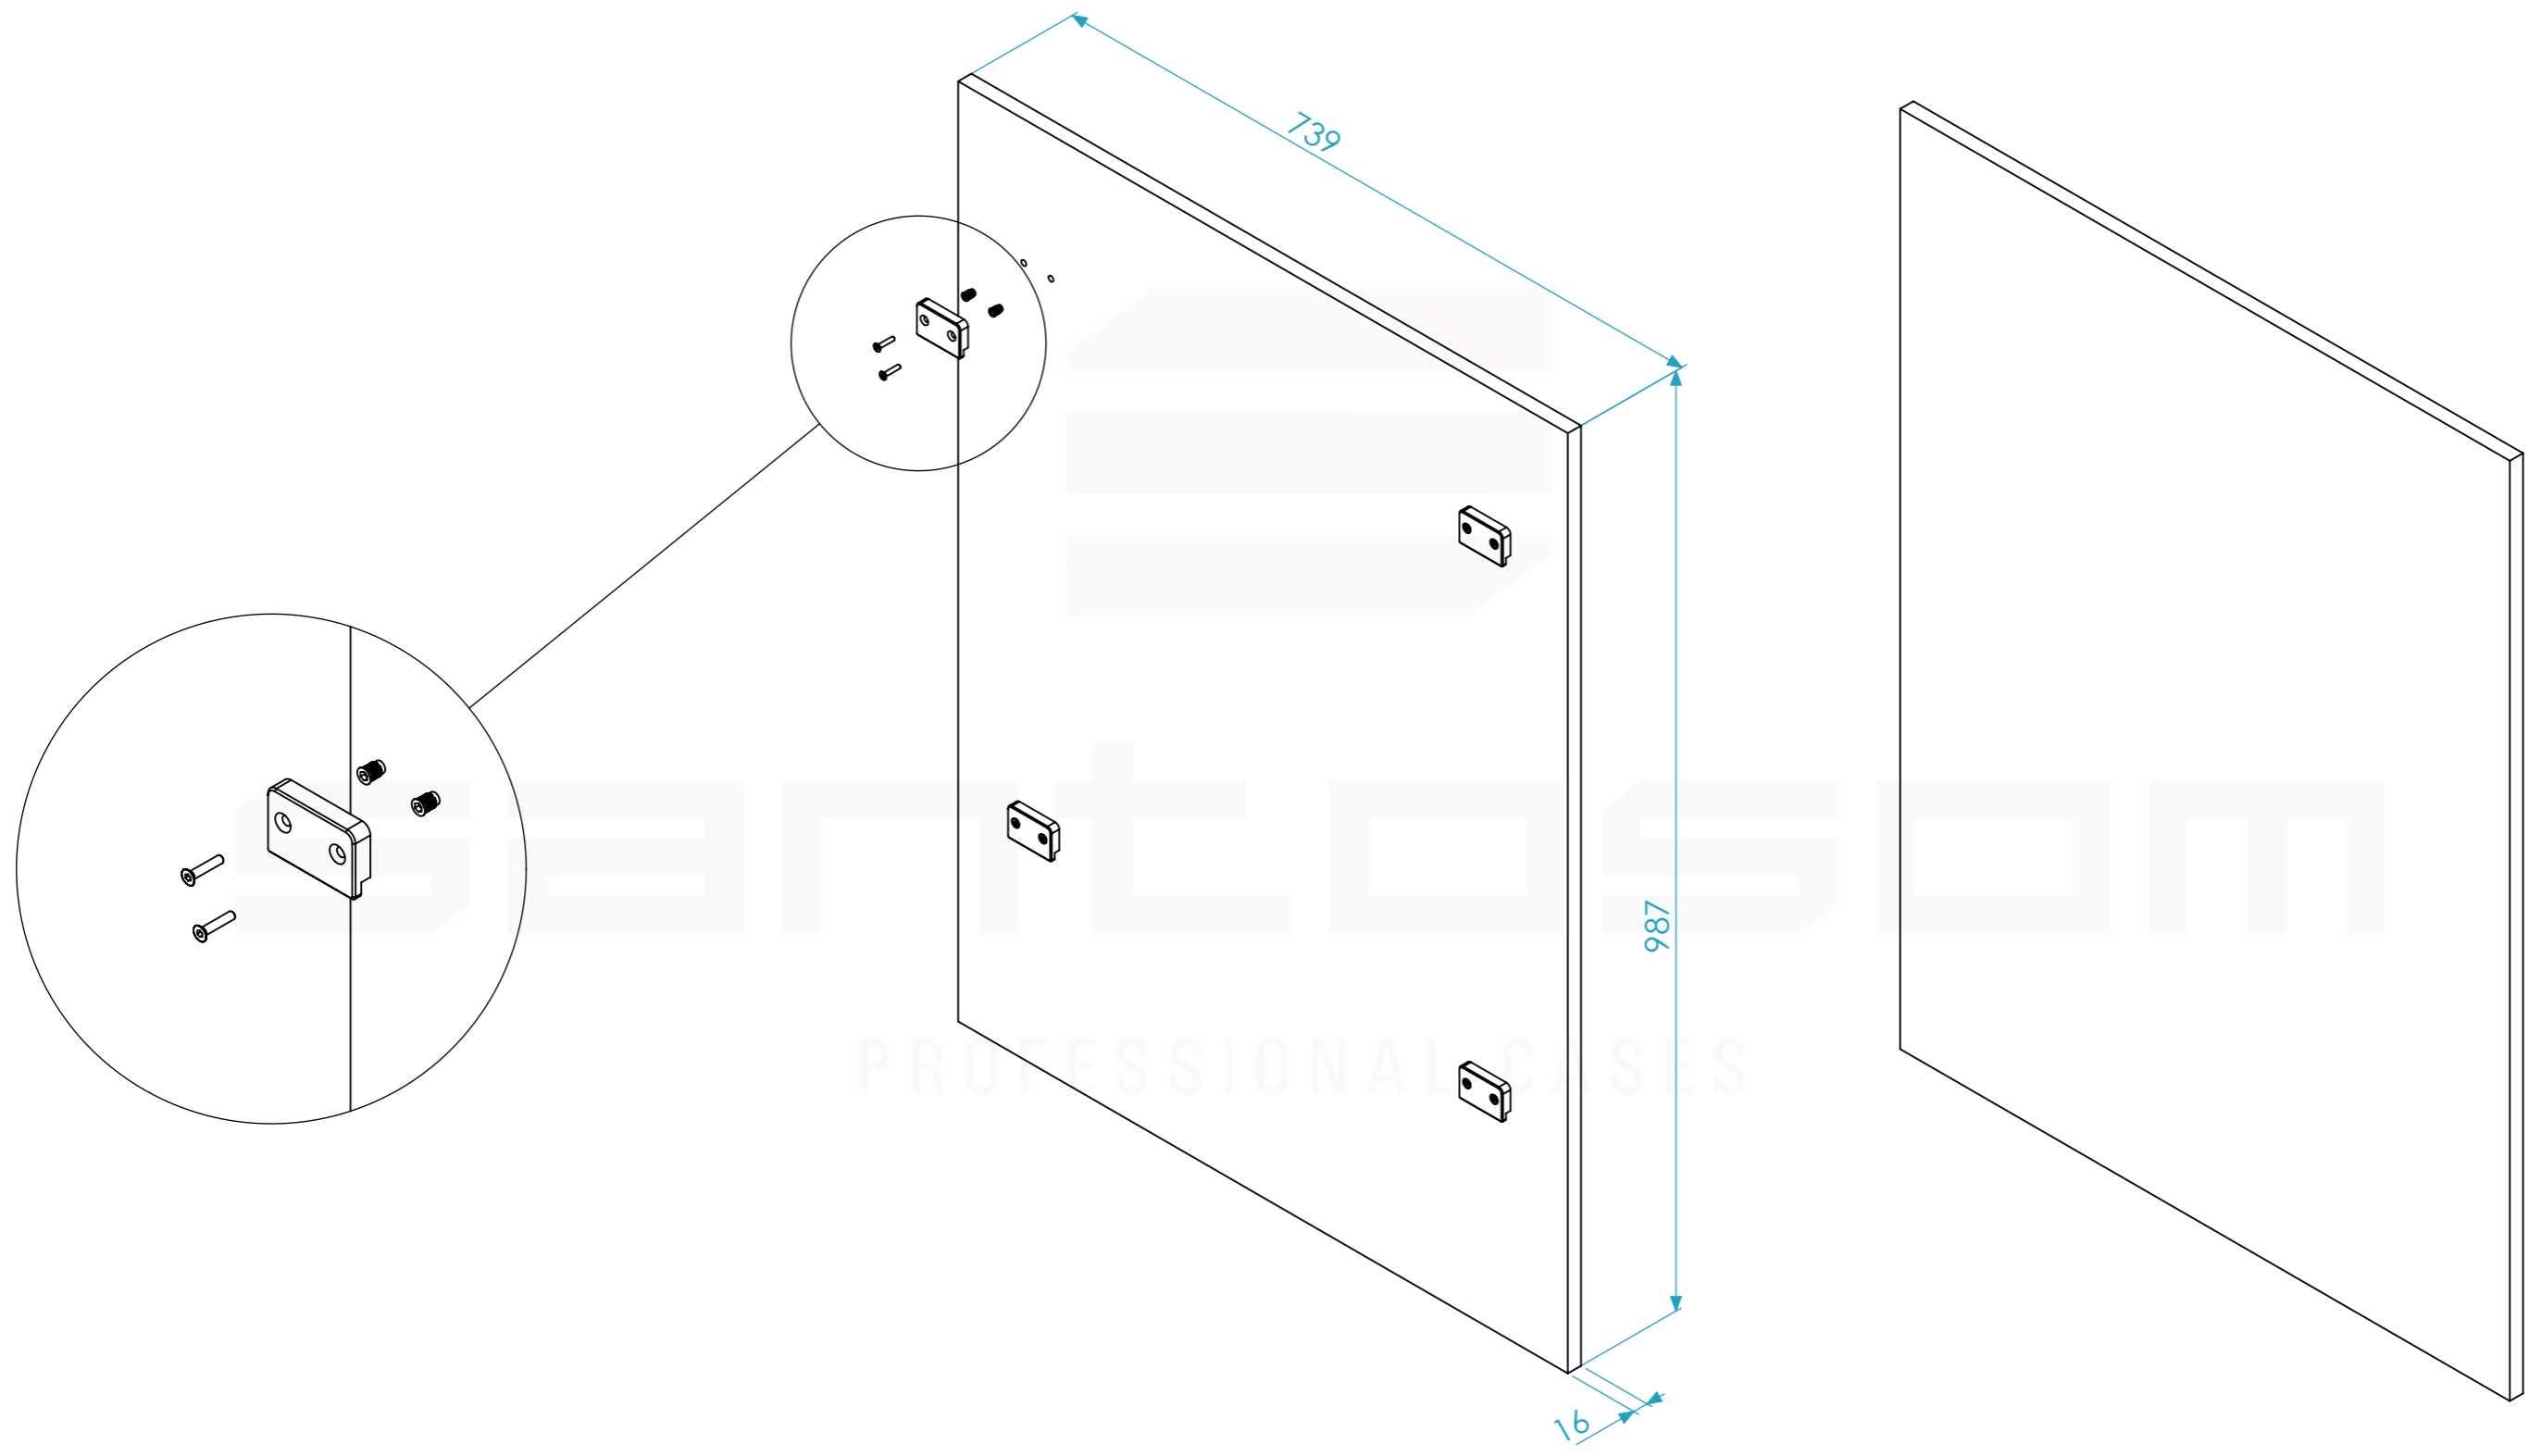

Weight	Approx. 7.55 Kg
Wall Thickness	16mm

Hardware		
Qty	Ref.	Description
1	AGLM90.07498	Melamine Faced Particleboard w/ PVC Edging - Black
4	FECHO.115M	Suspension Fitting - Male

A3 This drawing must not be copied or disclosed without consent of the owner

Drawn by	alexandre	Date	17-04-2018
Reference	ACE.100		
Scale	1:6	units in mm	DO NOT SCALE
		general tolerance	0.8mm
PAINEL ACABAMENTO FRENTE, 1011X739			