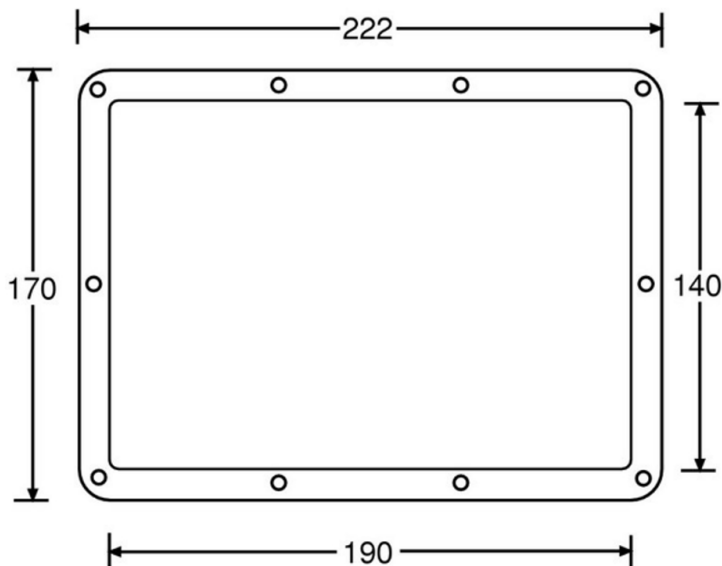

## Dish for tour Label 177x127mm

Weight kg: 0,320

Ref<sup>a</sup> **88001D**

Dim. Ext.: 222x170 mm  
 Dim. Ins.: 185x135 mm.  
 Cutout: 195 x 145mm  
 1mm Steel zinc plated.  
 Internal depth: 6mm  
 Fixing holes: 5,1mm

Product type	Recessed Castor Dishes
Dish material	steel
Dish surface	galvanized
Dish colour	silver
Dish height	170 mm
Dish width	220 mm
Dish depth	6 mm
Material thickness	1 mm
Mounting hole diameter	5.1 mm
Weight	0.32 kg