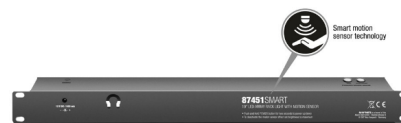

## 19" LED Sensor rack light 1 U white

Ref# **87451SMART**

Professional rack light with patented Smart Motion sensor technology  
 Strip with 18 LEDs  
 Timer control and adjustable sleep mode dimmer  
 Continuous dimming  
 Memory function  
 Including power supply with strain relief

This rack light with patented Smart Motion sensor technology features a strip of 18 ultra-bright white LEDs to deliver consistent illumination across the entire rack width. It is switched on by pressing and holding the power button; a motion sensor activates the LEDs. They remain lit for the period configured in the timer, and if no further movement

Max. dim. mm (w/d/h):            /            /

Weight kg:            0,770