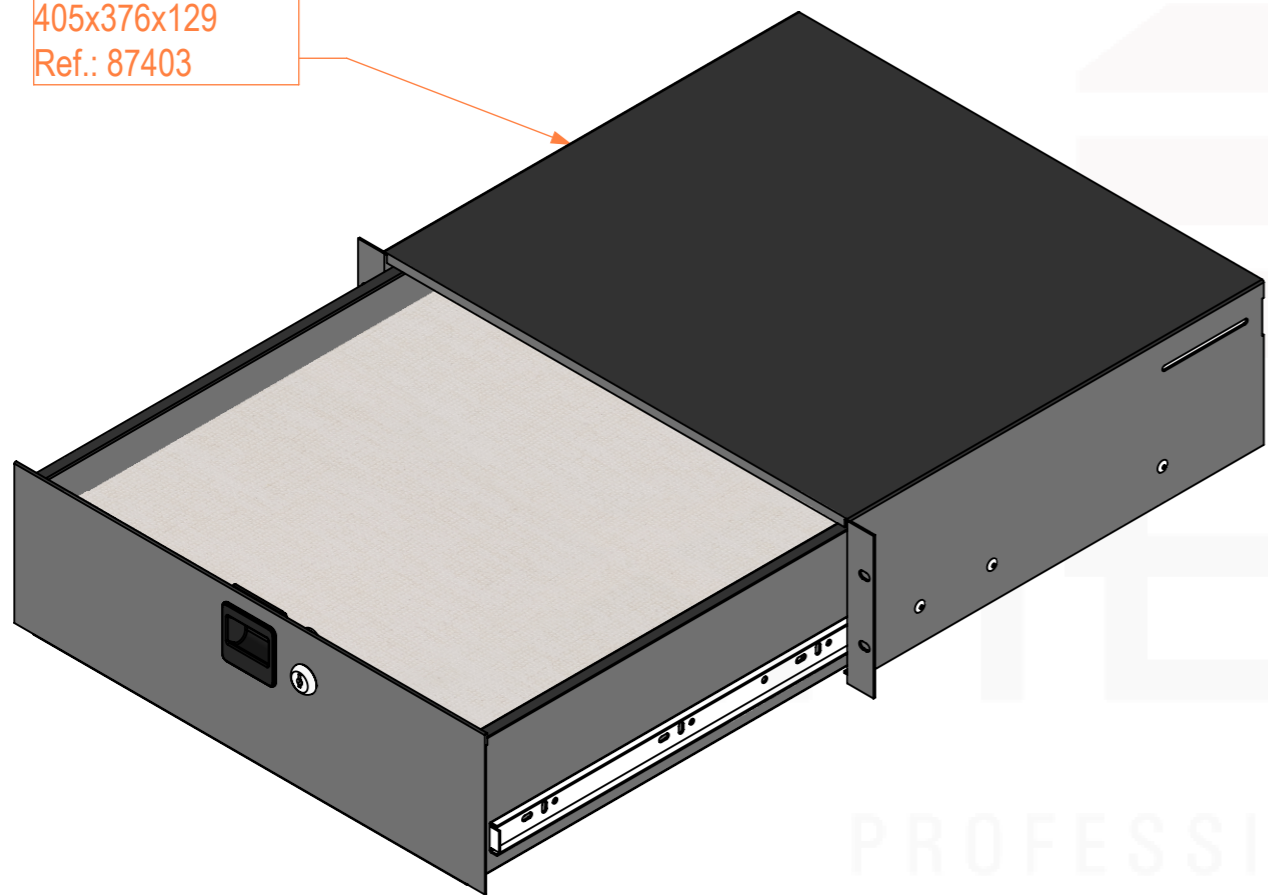

Internal Dimensions

Width	Depth	Height
405	376	90
Weight	Approx. 0.31 Kg	

Rack Drawer
 Inner Dim.(WxDxH)
 405x376x129
 Ref.: 87403

General External Dimensions	
W	Width
D	Depth
H	Height

	Name	Date
Drawn by	projects	15/11/2021
Reference	-	
Scale	units in mm	general tolerance
1:5	DO NOT SCALE	0.8mm