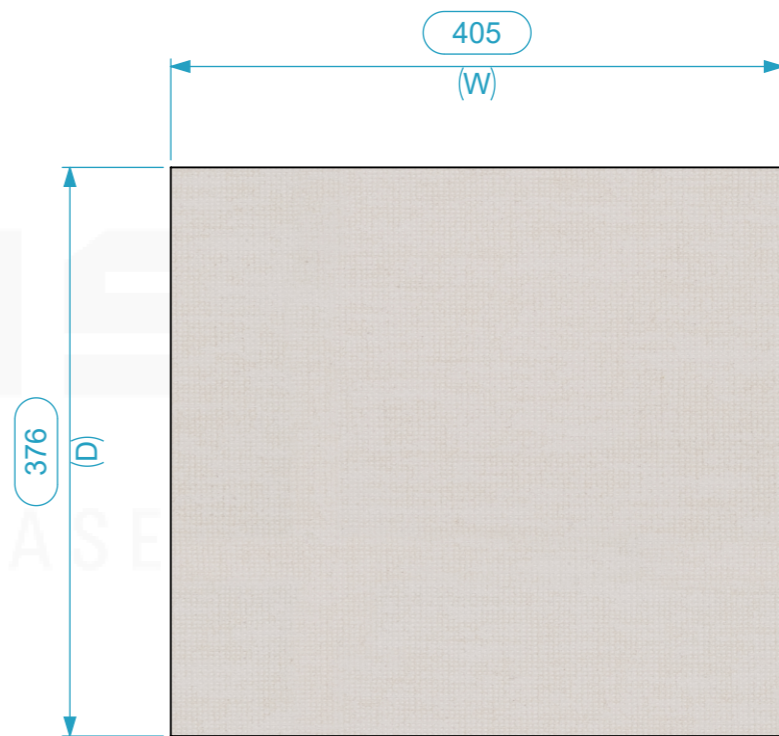

Internal Dimensions

Width	Depth	Height
405	376	90
Weight	Approx. 0.31 Kg	

Rack Drawer
 Inner Dim.(WxDxH)
 405x376x129
 Ref.: 87403

General External Dimensions	
W	Width
D	Depth
H	Height

	Name	Date
Drawn by	projects	15/11/2021
Reference	-	
Scale	units in mm	general tolerance
1:5	DO NOT SCALE	0.8mm