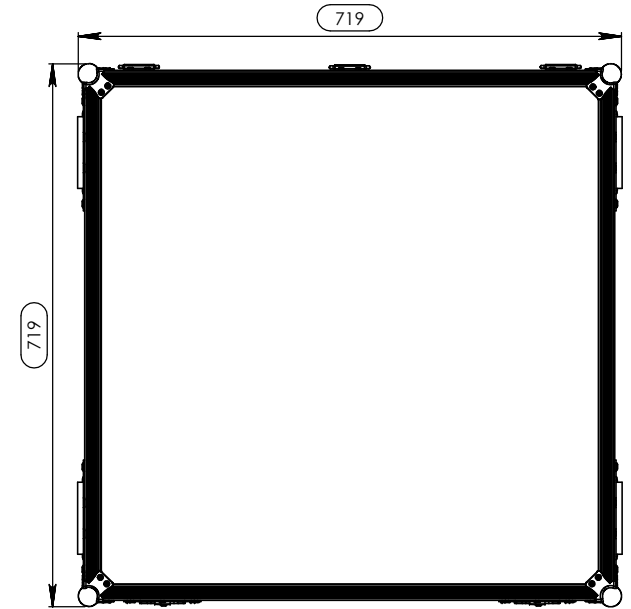

**Max. dimensions equipment**

Length	Width	Height
660	660	280

Drawn by	Name	Date
DanielLopes	DanielLopes	29-12-2011
Referencia	814.059	
Scale	1:5	Unit of measure: mm
FC	560x560x240	General dimension: 0,00mm