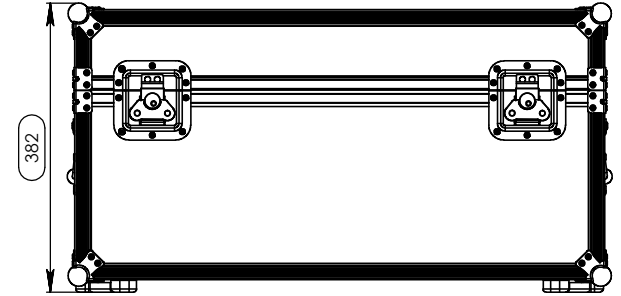

**Max. dimensions equipment**

Length	Width	Height
660	660	280

Drawn by	Name	Date
DanielLopes	DanielLopes	29-12-2011
Referencia	814.059	
Scale	1:5	Unit of measure: mm
FC	560x560x240	General dimension: 0,00mm