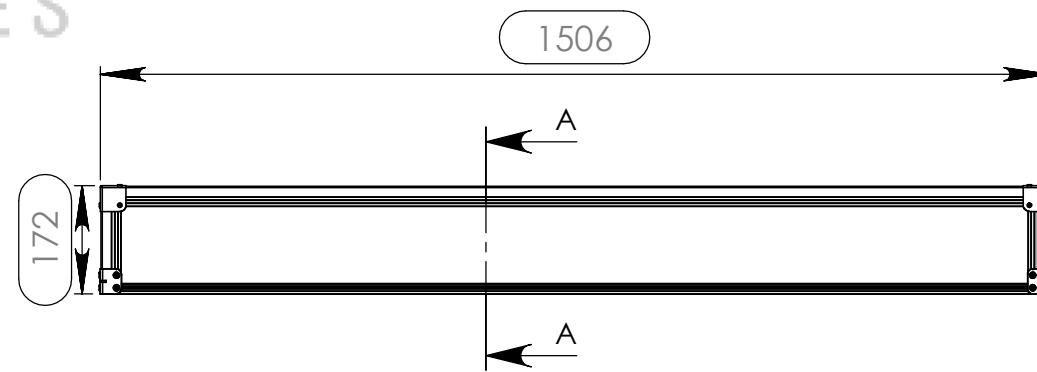

Interior dimensions		
Width	Depth	Height
1478	160	103
Weight	Approx. 15 Kg	
Wall Thickness		9mm

santosom
PROFESSIONAL CASES

Drawn by	Name	Date
DanielLopes	DanielLopes	26-12-2012
Reference	714.001	

This drawing must not be copied or disclosed without consent of the owner

Scale	units in mm	general tolerance
1:12	DO NOT SCALE	±0.8mm
Móvel expositor sem Vidros 1500x1000x150		