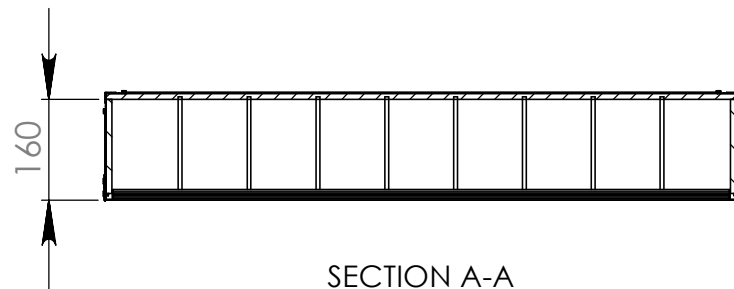

Interior dimensions		
Width	Depth	Height
1478	160	103
Weight	Approx. 15 Kg	
Wall Thickness		9mm

santosom
PROFESSIONAL CASES

Drawn by	Name	Date
DanielLopes	DanielLopes	26-12-2012
Reference	714.001	

This drawing must not be copied or disclosed without consent of the owner

Scale	units in mm	general tolerance
1:12	DO NOT SCALE	±0.8mm
Móvel expositor sem Vidros 1500x1000x150		