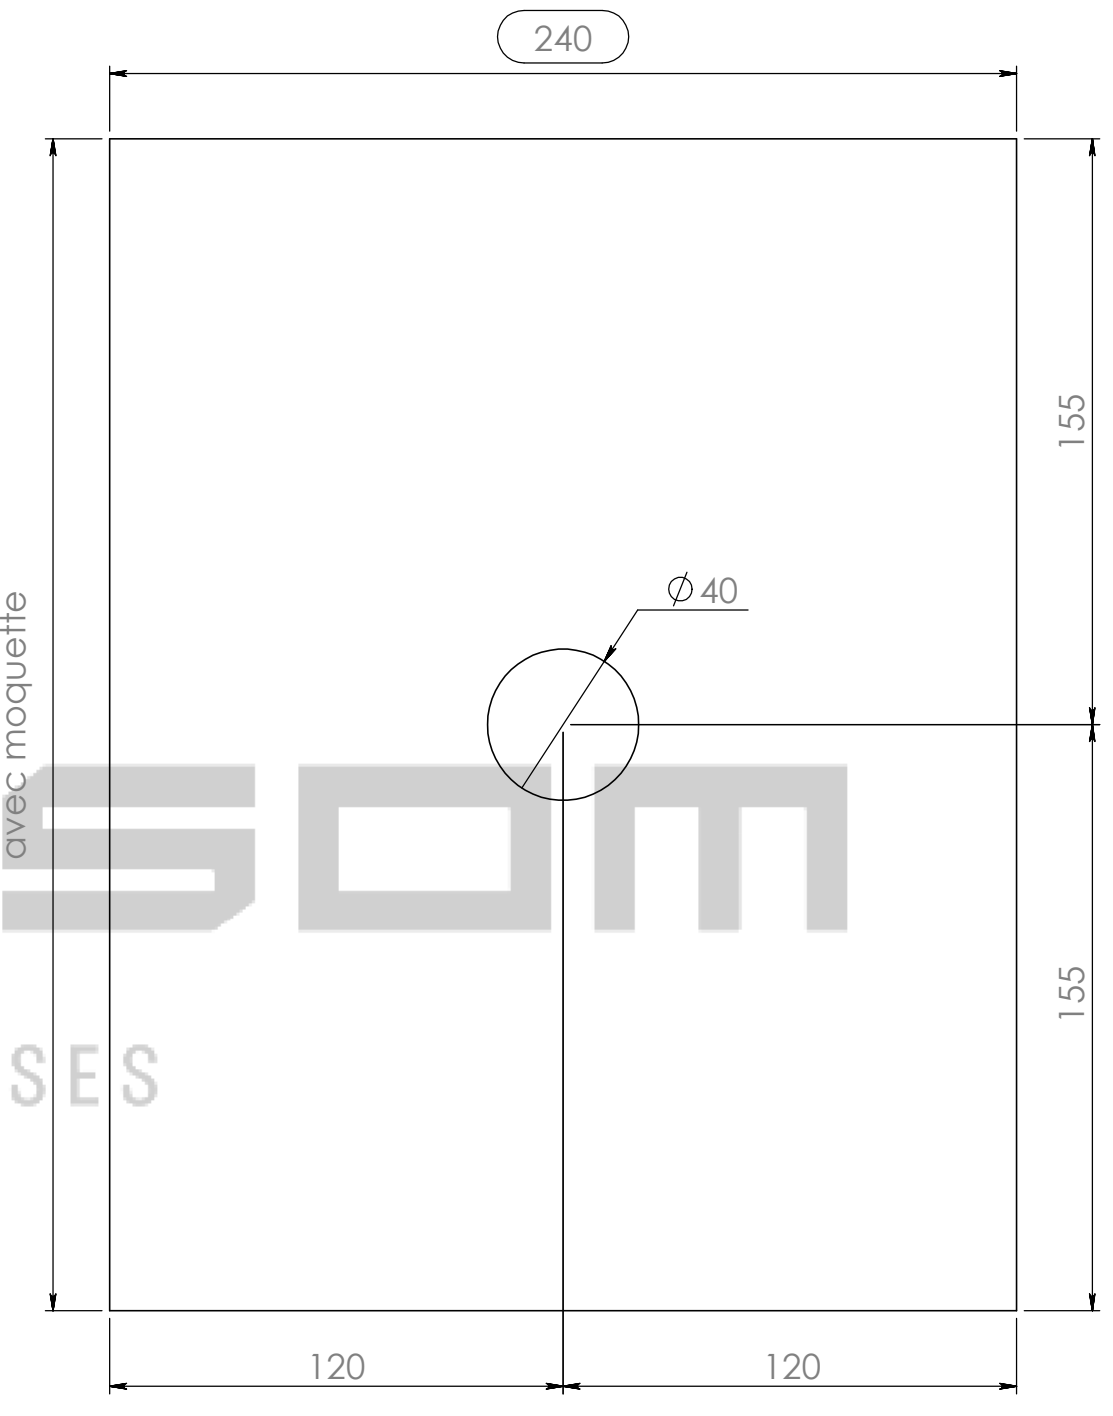

Revision Table				
Index	Rev.	Description	Date	Draw
-	-	Final Drawing	15/07/2013	Daniel Lopes

santosom  
PROFESSIONAL CASES

Drawn by	DanielLopes	Date	15-07-2013
Reference	658.008		
Scale	1:2	units in mm	DO NOT SCALE
general tolerance	0.8mm		
PLAQUE DE VALISE 1600, 310X240X10 AVEC MOQUETTE GRIS			

This drawing must not be copied or disclosed without consent of the owner

A3