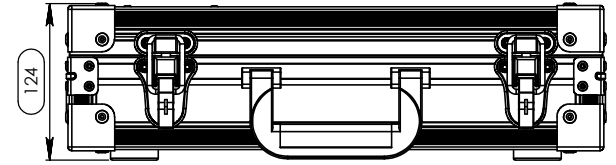

### Max. dimensions equipment

Length	Width	Height
396	296	90

Drawn by	Name	Date
DanielLopes	DanielLopes	30-12-2011
Referencia	650.015	
Scale	1:2	Units in mm
	General dimension in mm	
	Válise 400x300x90 mm	