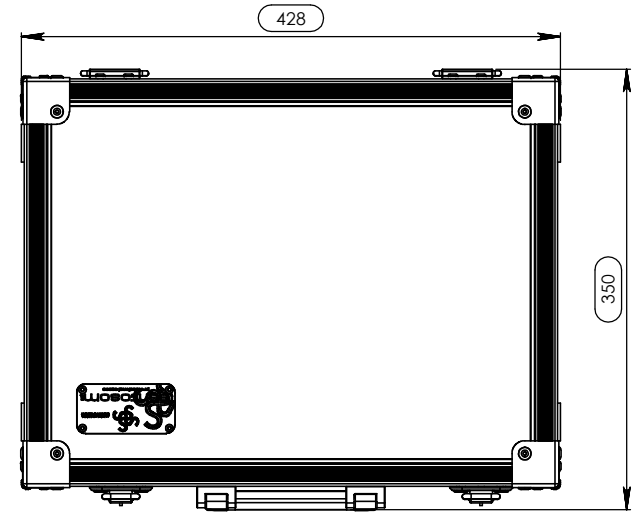

### Max. dimensions equipment

Length	Width	Height
396	296	90

Drawn by	Name	Date
DanielLopes	DanielLopes	30-12-2011
Referencia	650.015	
Scale	1:2	Units in mm
	General dimension in mm	
	Válise 400x300x90 mm	