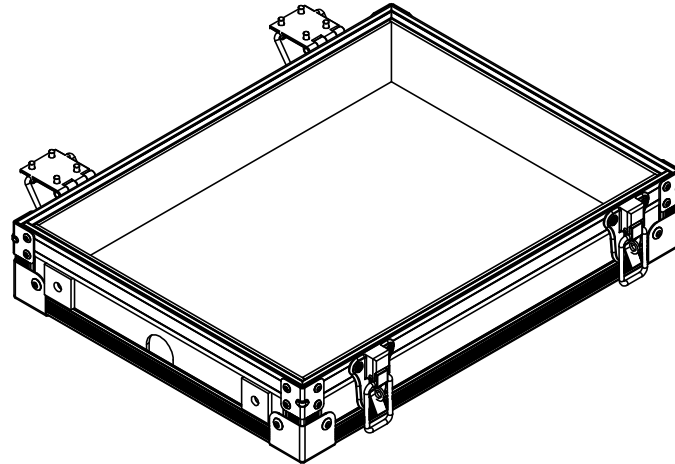

### Max. dimensions equipment

Length	Width	Height
396	296	90

Drawn by	Name	Date
DanielLopes	DanielLopes	30-12-2011
Referencia	650.015	
Scale	1:2	Units in mm
	General dimension in mm	
	Válise 400x300x90 mm	