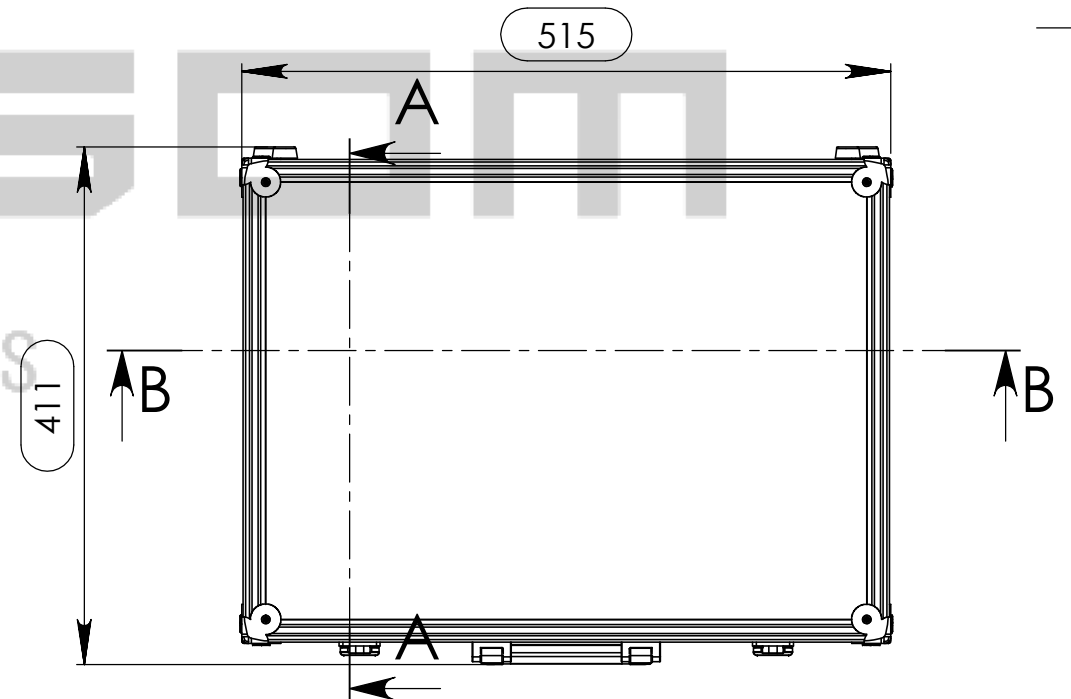

Interior dimensions		
Width	Depth	Height
424	294	105
Weight	Approx. 4 Kg	
Wall Thickness		4mm

Drawn by	Name	Date
DanielLopes	DanielLopes	04-09-2012
Reference	525.003	
Scale	units in mm	general tolerance
1:6	DO NOT SCALE	±0.8mm
Mala, PC Portafil 17", Máx (W420xD290xH110)		

This drawing must not be copied or disclosed without consent of the owner

A3