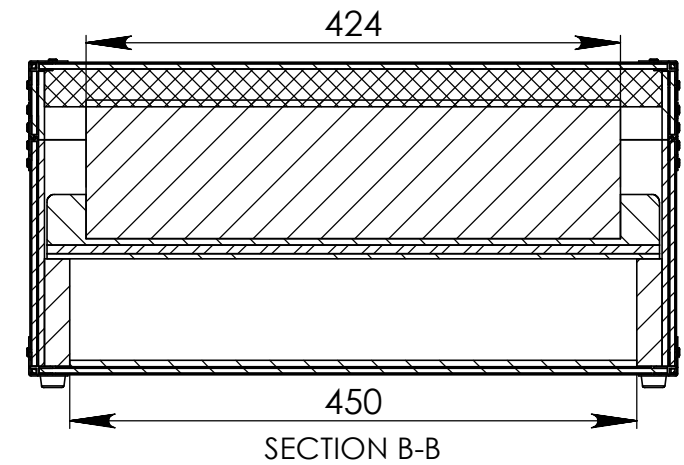

Interior dimensions		
Width	Depth	Height
424	294	105
Weight	Approx. 4 Kg	
Wall Thickness		4mm

Drawn by	Name	Date
DanielLopes	DanielLopes	04-09-2012
Reference	525.003	
Scale	units in mm	general tolerance
1:6	DO NOT SCALE	±0.8mm
Mala, PC Portafil 17", Máx (W420xD290xH110)		