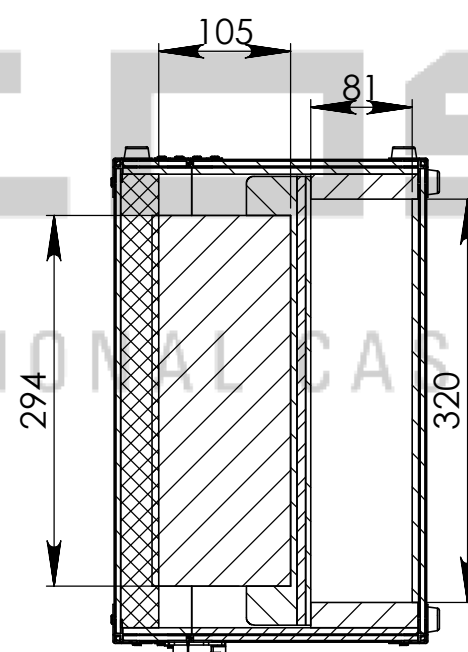

Interior dimensions		
Width	Depth	Height
424	294	105
Weight	Approx. 4 Kg	
Wall Thickness		4mm

Drawn by	Name	Date
DanielLopes	DanielLopes	04-09-2012
Reference	525.003	
Scale	units in mm	general tolerance
1:6	DO NOT SCALE	±0.8mm
Mala, PC Portafil 17", Máx (W420xD290xH110)		

This drawing must not be copied or disclosed without consent of the owner

A3