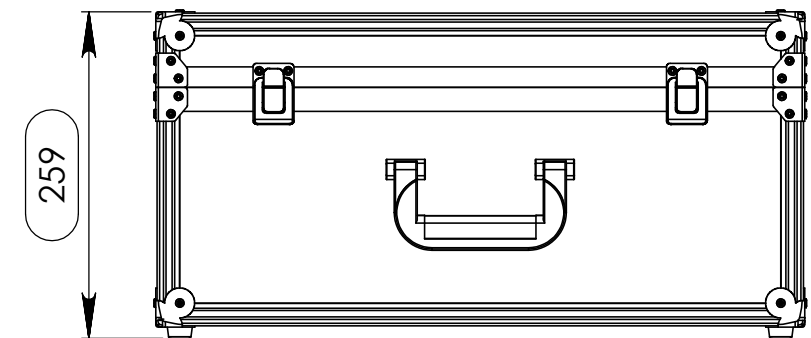

Interior dimensions		
Width	Depth	Height
424	294	105
Weight	Approx. 4 Kg	
Wall Thickness		4mm

Drawn by	Name	Date
DanielLopes	DanielLopes	04-09-2012
Reference	525.003	
Scale	units in mm	general tolerance
1:6	DO NOT SCALE	±0.8mm
Mala, PC Portafil 17", Máx (W420xD290xH110)		

This drawing must not be copied or disclosed without consent of the owner

A3