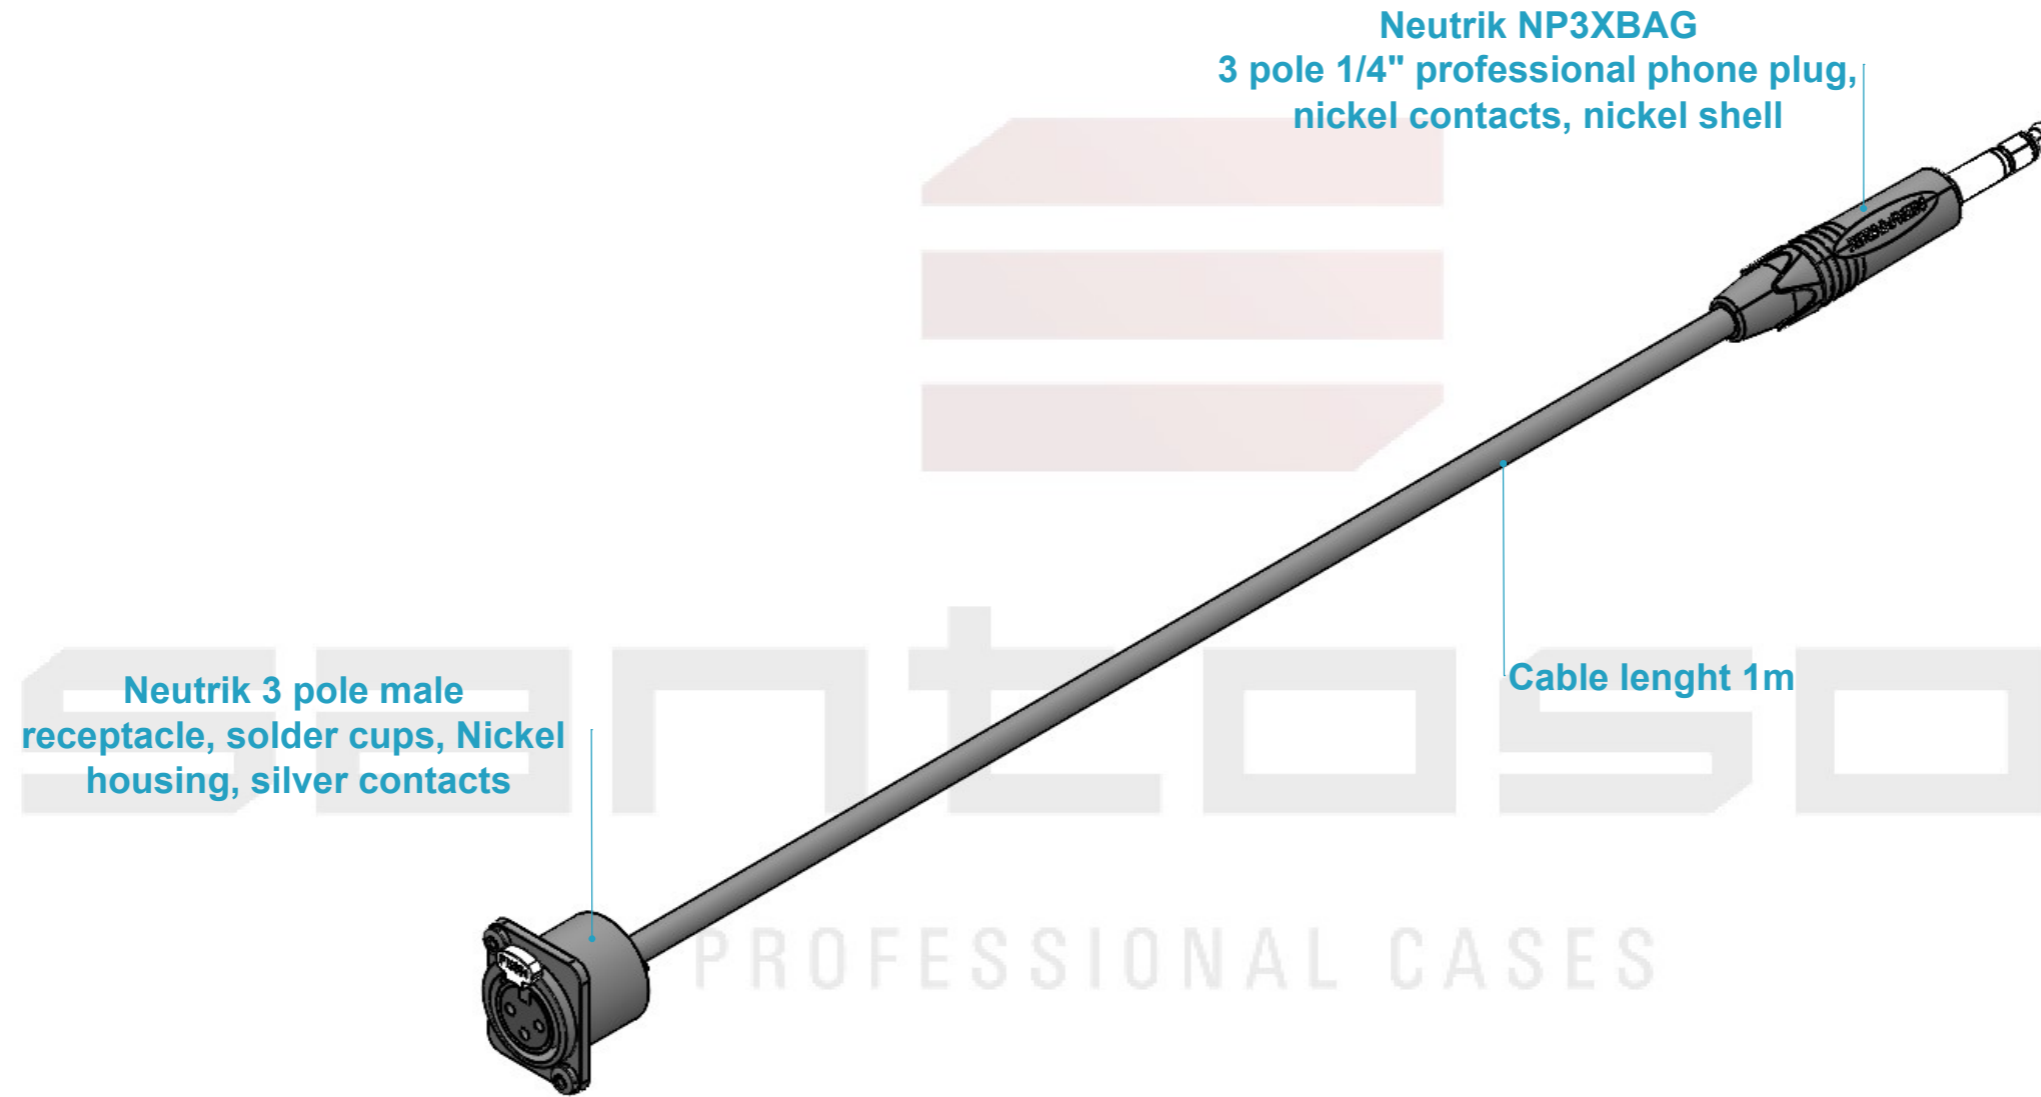

Audio connection whip
Rack panel Female connector to Jack 6.5 connector

Neutrik NP3XBAG
 3 pole 1/4" professional phone plug,
 nickel contacts, nickel shell

Neutrik 3 pole male
 receptacle, solder cups, Nickel
 housing, silver contacts

Cable lenght 1m

All components included
(Fully assembled)

A3 This drawing must not be copied or disclosed without consent of the owner

Drawn by	Name	Date
alvaro.santos	alvaro.santos	29/04/2026
Reference	EC.MIC4.XLRFP.NP3X	
Scale	units in mm	general tolerance
1:1.5	DO NOT SCALE	0.8mm
1st Angle projection	Cabo microfona Ø4 XLR macho painel / NP3X Jack 6.5	