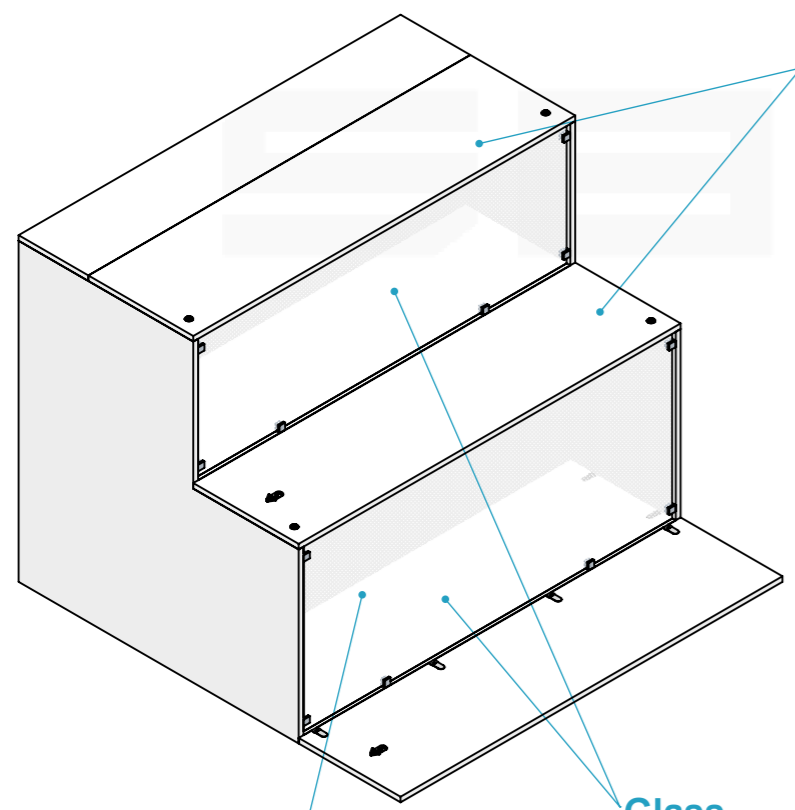

Internal Dimensions		
Width	Depth	Height
1500	1500	1179
Weight	Approx. 153.45 Kg	
Wall Thickness		19mm

General External Dimensions		Usable Inner Dimensions		Wood Inner Dimensions	
W	Width	Wi	Inside Width	WWi	Wood Inside Width
D	Depth	Di	Inside Depth	WDi	Wood Inside Depth
H	Height	Hi	Inside Height	WHi	Wood Inside Height

This drawing must not be copied or disclosed without consent of the owner

Drawn by	alexandre	Date	19/11/2020
Reference	3872.001		
Scale	1:21	units in mm	general tolerance 0.8mm
Módulo Expositor W-1500 D-1500 H-1200mm com iluminação			