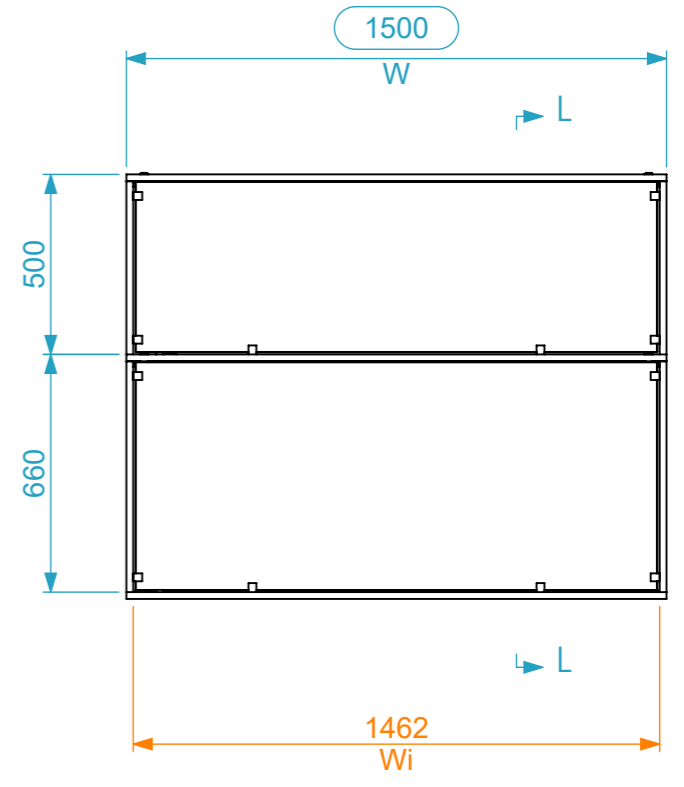

Internal Dimensions		
Width	Depth	Height
1500	1500	1179
Weight	Approx. 153.45 Kg	
Wall Thickness		19mm

General External Dimensions		Usable Inner Dimensions		Wood Inner Dimensions	
W	Width	Wi	Inside Width	WWi	Wood Inside Width
D	Depth	Di	Inside Depth	WDi	Wood Inside Depth
H	Height	Hi	Inside Height	WHi	Wood Inside Height

This drawing must not be copied or disclosed without consent of the owner

Drawn by	alexandre	Date	19/11/2020
Reference	3872.001		
Scale	1:21	units in mm	general tolerance 0.8mm
Módulo Expositor W-1500 D-1500 H-1200mm com iluminação			