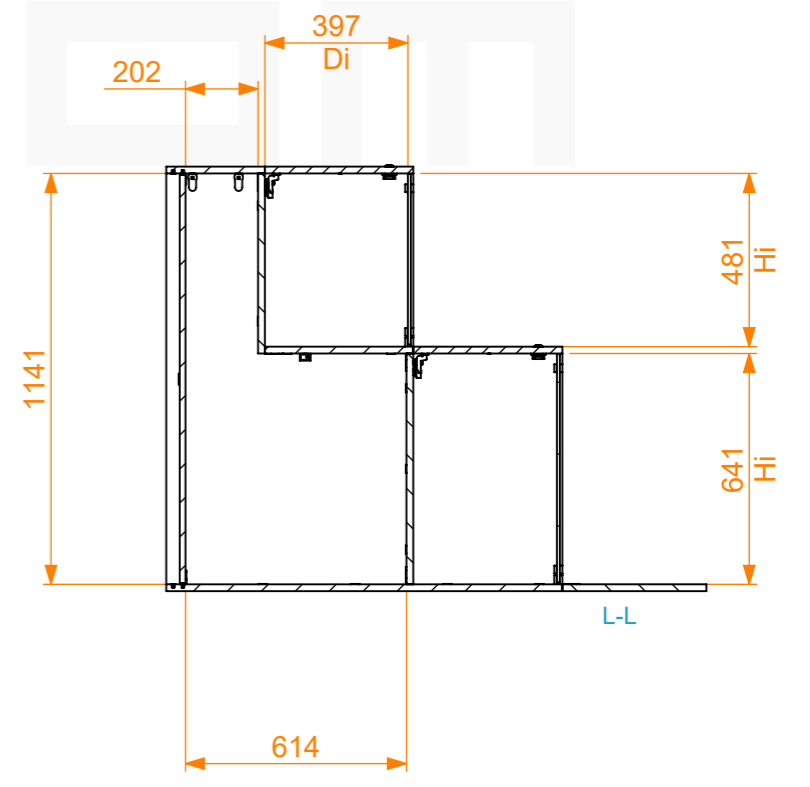

Internal Dimensions		
Width	Depth	Height
1500	1500	1179
Weight	Approx. 153.45 Kg	
Wall Thickness		19mm

General External Dimensions		Usable Inner Dimensions		Wood Inner Dimensions	
W	Width	Wi	Inside Width	WWi	Wood Inside Width
D	Depth	Di	Inside Depth	WDi	Wood Inside Depth
H	Height	Hi	Inside Height	WHi	Wood Inside Height

This drawing must not be copied or disclosed without consent of the owner

Drawn by	alexandre	Date	19/11/2020
Reference	3872.001		
Scale	1:21	units in mm	general tolerance 0.8mm
Módulo Expositor W-1500 D-1500 H-1200mm com iluminação			