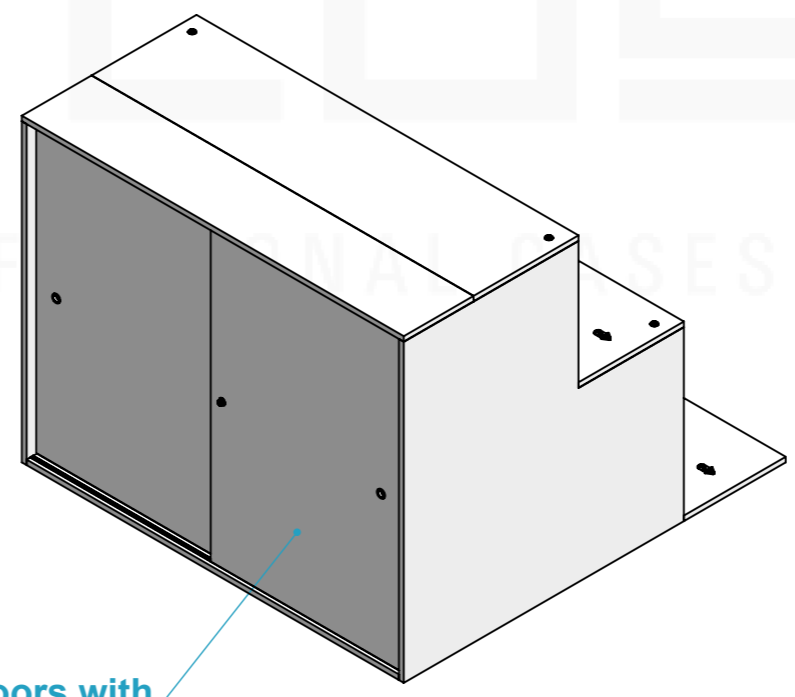

Internal Dimensions		
Width	Depth	Height
1500	1500	1179
Weight	Approx. 153.45 Kg	
Wall Thickness		19mm

General External Dimensions		Usable Inner Dimensions		Wood Inner Dimensions	
W	Width	Wi	Inside Width	WWi	Wood Inside Width
D	Depth	Di	Inside Depth	WDi	Wood Inside Depth
H	Height	Hi	Inside Height	WHi	Wood Inside Height

This drawing must not be copied or disclosed without consent of the owner

Drawn by	alexandre	Date	19/11/2020
Reference	3872.001		
Scale	1:21	units in mm	general tolerance 0.8mm
Módulo Expositor W-1500 D-1500 H-1200mm com iluminação			