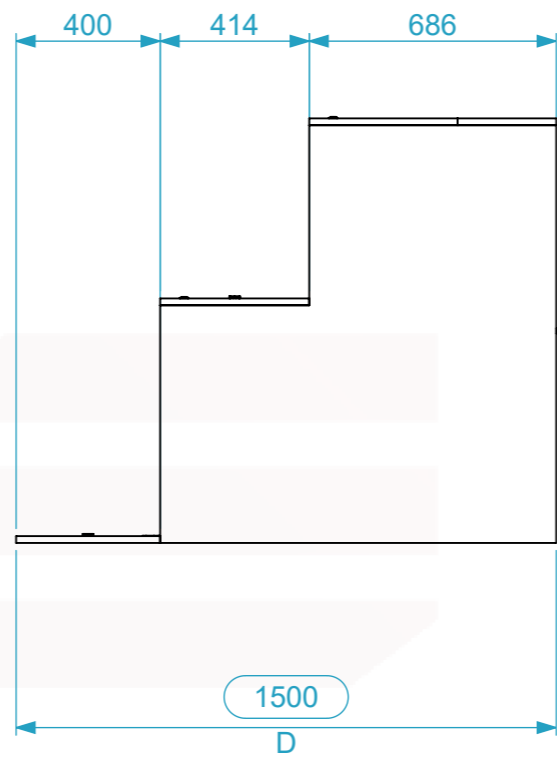

Internal Dimensions		
Width	Depth	Height
1500	1500	1179
Weight	Approx. 153.45 Kg	
Wall Thickness		19mm

General External Dimensions		Usable Inner Dimensions		Wood Inner Dimensions	
W	Width	Wi	Inside Width	WWi	Wood Inside Width
D	Depth	Di	Inside Depth	WDi	Wood Inside Depth
H	Height	Hi	Inside Height	WHi	Wood Inside Height

This drawing must not be copied or disclosed without consent of the owner

Drawn by	alexandre	Date	19/11/2020
Reference	3872.001		
Scale	1:21	units in mm	general tolerance 0.8mm
Módulo Expositor W-1500 D-1500 H-1200mm com iluminação			