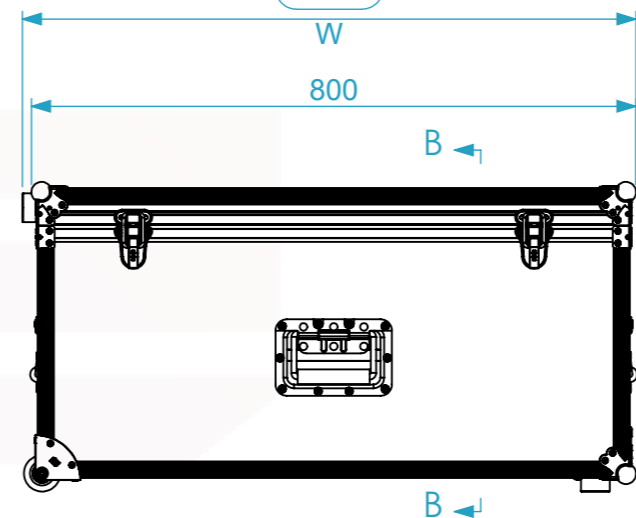

Internal Dimensions		
Width	Depth	Height
766	516	317
Weight	18 Kg	

HD Foam

General External Dimensions		Usable Inner Dimensions	
W	Width	Wi	Inside Width
D	Depth	Di	Inside Depth
H	Height	Hi	Inside Height

Name	Date	
CarlaSilva	20/02/2025	
Reference	3527.004A	
Scale	units in mm	general tolerance
1:10	DO NOT SCALE	0.8mm
FC p/ troféu Gold Cup (Concat) - 2025		

This drawing must not be copied or disclosed without consent of the owner