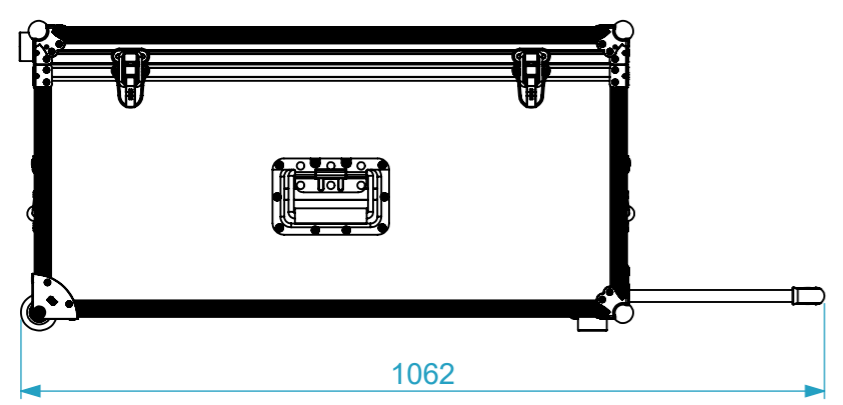

Internal Dimensions		
Width	Depth	Height
766	516	317
Weight	18 Kg	

HD Foam

General External Dimensions		Usable Inner Dimensions	
W	Width	Wi	Inside Width
D	Depth	Di	Inside Depth
H	Height	Hi	Inside Height

Name	Date	
CarlaSilva	20/02/2025	
Reference	3527.004A	
Scale	units in mm	general tolerance
1:10	DO NOT SCALE	0.8mm
FC p/ troféu Gold Cup (Concat) - 2025		

This drawing must not be copied or disclosed without consent of the owner