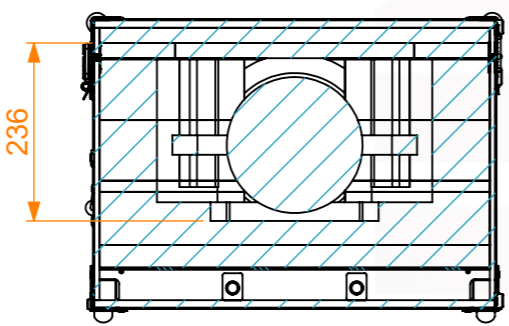

Internal Dimensions		
Width	Depth	Height
766	516	317
Weight	18 Kg	

HD Foam

General External Dimensions		Usable Inner Dimensions	
W	Width	Wi	Inside Width
D	Depth	Di	Inside Depth
H	Height	Hi	Inside Height

Name	Date	
CarlaSilva	20/02/2025	
Reference	3527.004A	
Scale	units in mm	general tolerance
1:10	DO NOT SCALE	0.8mm
FC p/ troféu Gold Cup (Concat) - 2025		

This drawing must not be copied or disclosed without consent of the owner