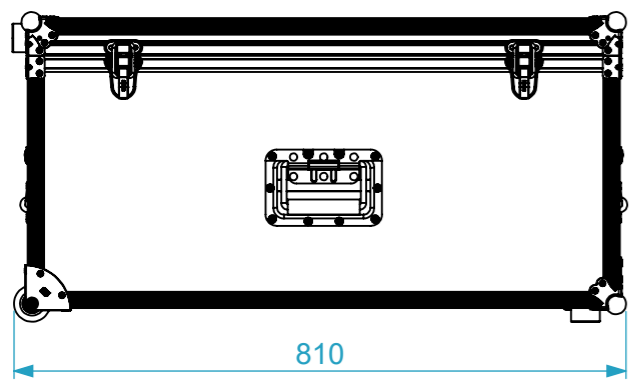

Internal Dimensions		
Width	Depth	Height
766	516	317
Weight	18 Kg	

HD Foam

General External Dimensions		Usable Inner Dimensions	
W	Width	Wi	Inside Width
D	Depth	Di	Inside Depth
H	Height	Hi	Inside Height

Name	Date	
CarlaSilva	20/02/2025	
Reference	3527.004A	
Scale	units in mm	general tolerance
1:10	DO NOT SCALE	0.8mm
FC p/ troféu Gold Cup (Concat) - 2025		

This drawing must not be copied or disclosed without consent of the owner