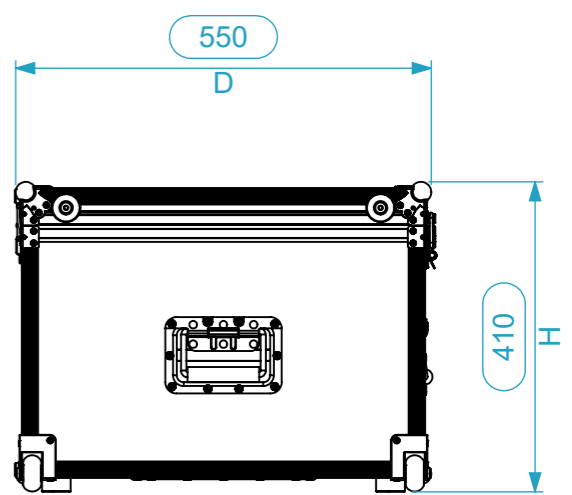

Internal Dimensions		
Width	Depth	Height
766	516	317
Weight	18 Kg	

HD Foam

General External Dimensions		Usable Inner Dimensions	
W	Width	Wi	Inside Width
D	Depth	Di	Inside Depth
H	Height	Hi	Inside Height

Name	Date	
CarlaSilva	20/02/2025	
Reference	3527.004A	
Scale	units in mm	general tolerance
1:10	DO NOT SCALE	0.8mm
FC p/ troféu Gold Cup (Concat) - 2025		

This drawing must not be copied or disclosed without consent of the owner