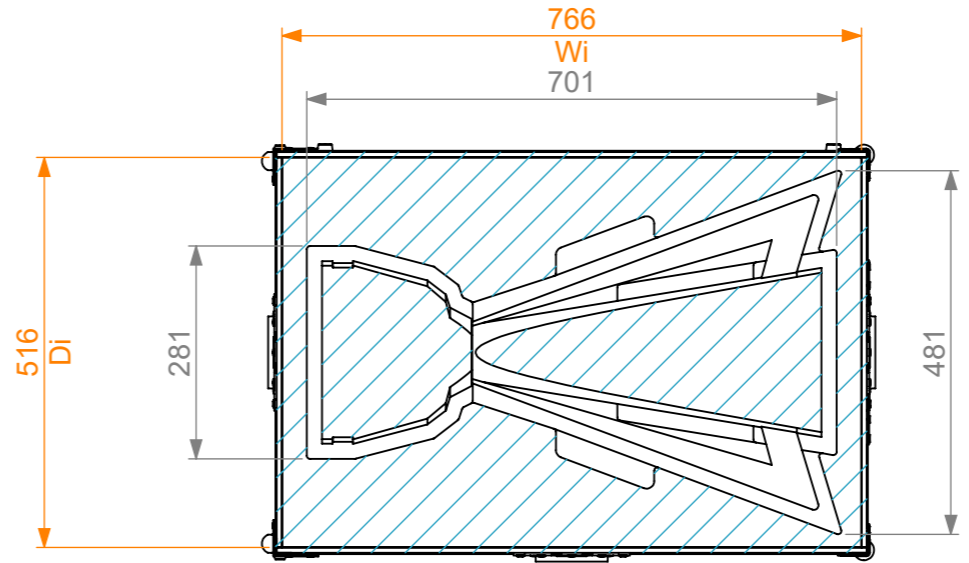

Internal Dimensions		
Width	Depth	Height
766	516	317
Weight	18 Kg	

HD Foam

General External Dimensions		Usable Inner Dimensions	
W	Width	Wi	Inside Width
D	Depth	Di	Inside Depth
H	Height	Hi	Inside Height

Name	Date	
CarlaSilva	20/02/2025	
Reference	3527.004A	
Scale	units in mm	general tolerance
1:10	DO NOT SCALE	0.8mm
FC p/ troféu Gold Cup (Concat) - 2025		

This drawing must not be copied or disclosed without consent of the owner