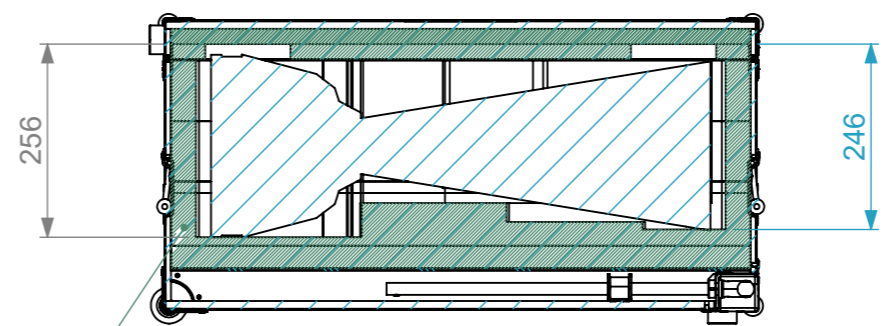

Internal Dimensions		
Width	Depth	Height
766	516	317
Weight	18 Kg	

HD Foam

General External Dimensions		Usable Inner Dimensions	
W	Width	Wi	Inside Width
D	Depth	Di	Inside Depth
H	Height	Hi	Inside Height

Name	Date	
CarlaSilva	20/02/2025	
Reference	3527.004A	
Scale	units in mm	general tolerance
1:10	DO NOT SCALE	0.8mm
FC p/ troféu Gold Cup (Concat) - 2025		

This drawing must not be copied or disclosed without consent of the owner