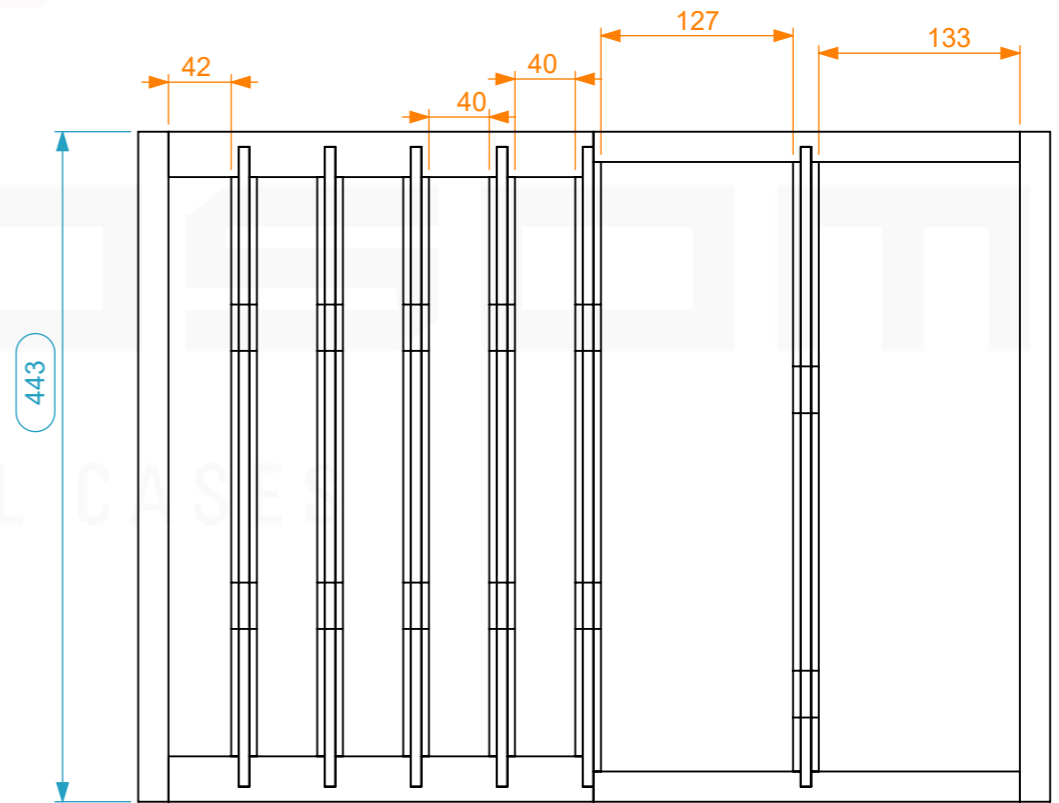

Dimensions

Width	Depth	Height
603	443	270
Weight	Approx. 3.23 Kg	

EGGBOX FOAM ON THE LID

WOOD DIVIDER LINED WITH HD FOAM

General External Dimensions		Usable Inner Dimensions	
W	Width	Wi	Inside Width
D	Depth	Di	Inside Depth
H	Height	Hi	Inside Height

This drawing must not be copied or disclosed without consent of the owner

Drawn by	Name	Date
CarlaSilva	CarlaSilva	15/05/2019
Reference	3408.001	
Scale	units in mm	general tolerance
1:5	DO NOT SCALE	0.8mm
Espuma fresada 603x443x270		