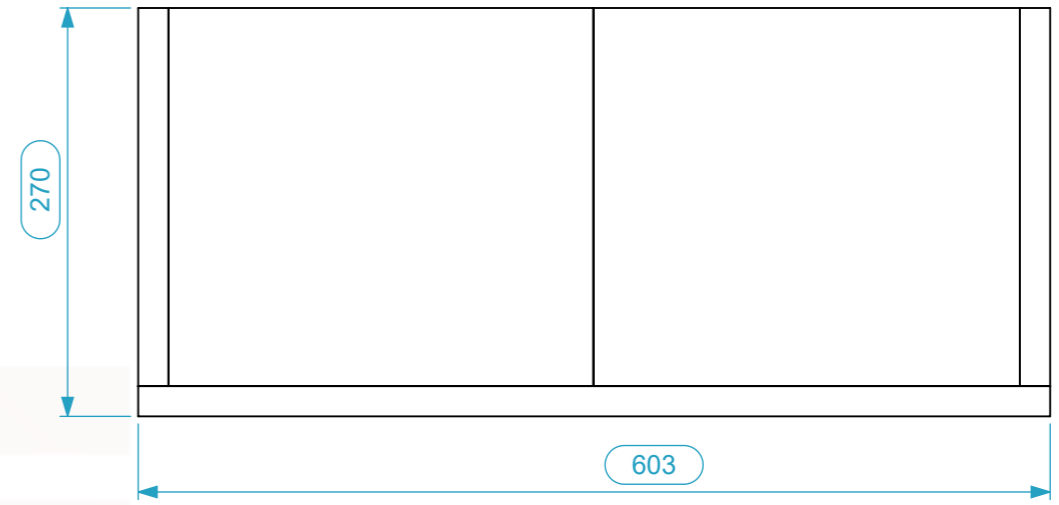

Dimensions

Width	Depth	Height
603	443	270
Weight	Approx. 3.23 Kg	

EGGBOX FOAM ON THE LID

WOOD DIVIDER LINED WITH HD FOAM

General External Dimensions		Usable Inner Dimensions	
W	Width	Wi	Inside Width
D	Depth	Di	Inside Depth
H	Height	Hi	Inside Height

This drawing must not be copied or disclosed without consent of the owner

Drawn by	Name	Date
CarlaSilva	CarlaSilva	15/05/2019
Reference	3408.001	
Scale	units in mm	general tolerance
1:5	DO NOT SCALE	0.8mm
Espuma fresada 603x443x270		