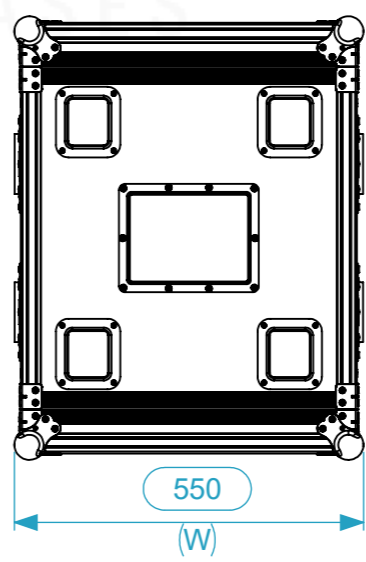

Internal Dimensions		
Width	Depth	Height
19"	490	16 UN
Weight	Approx. 20 Kg	
Wall Thickness	10mm	

General External Dimensions		Usable Inner Dimensions		Wood Inner Dimensions	
W	Width	Wi	Inside Width	WWi	Wood Inside Width
D	Depth	Di	Inside Depth	WDi	Wood Inside Depth
H	Height	Hi	Inside Height	WHi	Wood Inside Height

A3 This drawing must not be copied or disclosed without consent of the owner

Name	Date
rita.monteiro	18/05/2026
Reference	3013.011
Scale	1:12
units in mm	general tolerance 0.8mm
DO NOT SCALE	
Flight case Wardrobe	