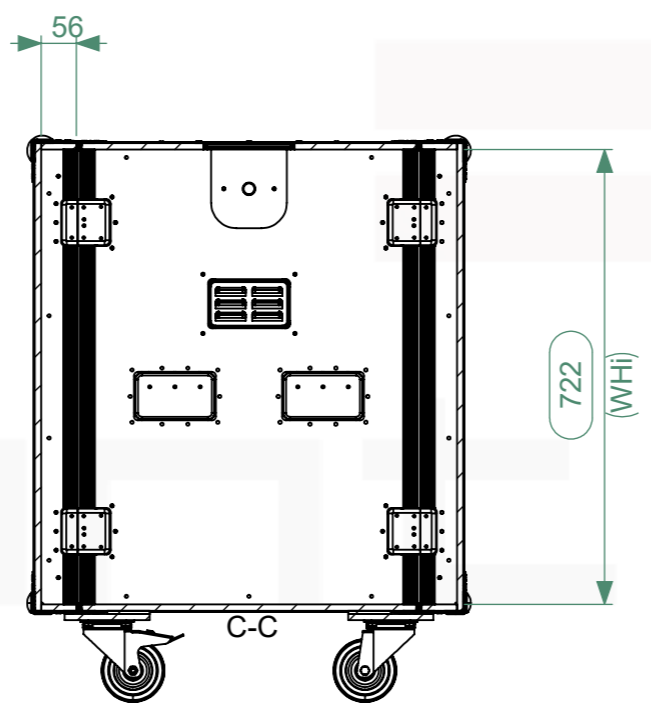

Internal Dimensions		
Width	Depth	Height
19"	490	16 UN
Weight	Approx. 20 Kg	
Wall Thickness	10mm	

General External Dimensions		Usable Inner Dimensions		Wood Inner Dimensions	
W	Width	Wi	Inside Width	WWi	Wood Inside Width
D	Depth	Di	Inside Depth	WDi	Wood Inside Depth
H	Height	Hi	Inside Height	WHi	Wood Inside Height

A3 This drawing must not be copied or disclosed without consent of the owner

Name	Date
rita.monteiro	18/05/2026
Reference	3013.011
Scale	1:12
units in mm	general tolerance 0.8mm
DO NOT SCALE	
Flight case Wardrobe	