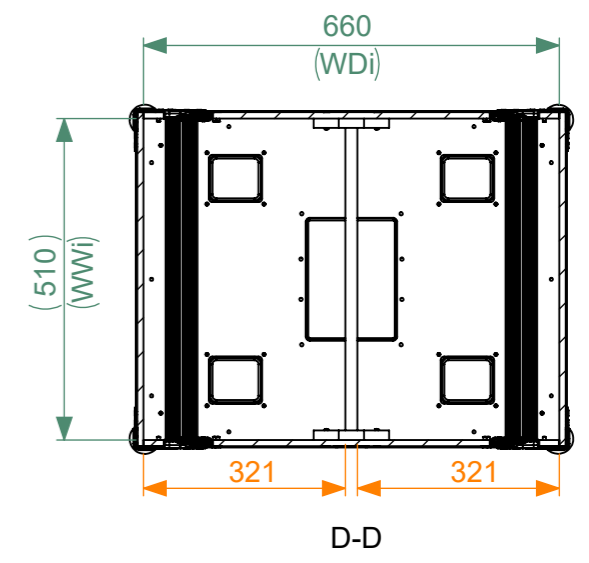

Internal Dimensions		
Width	Depth	Height
19"	490	16 UN
Weight	Approx. 20 Kg	
Wall Thickness	10mm	

General External Dimensions		Usable Inner Dimensions		Wood Inner Dimensions	
W	Width	Wi	Inside Width	WWi	Wood Inside Width
D	Depth	Di	Inside Depth	WDi	Wood Inside Depth
H	Height	Hi	Inside Height	WHi	Wood Inside Height

A3 This drawing must not be copied or disclosed without consent of the owner

Name	Date
rita.monteiro	18/05/2026
Reference	3013.011
Scale	1:12
units in mm	general tolerance 0.8mm
DO NOT SCALE	
Flight case Wardrobe	