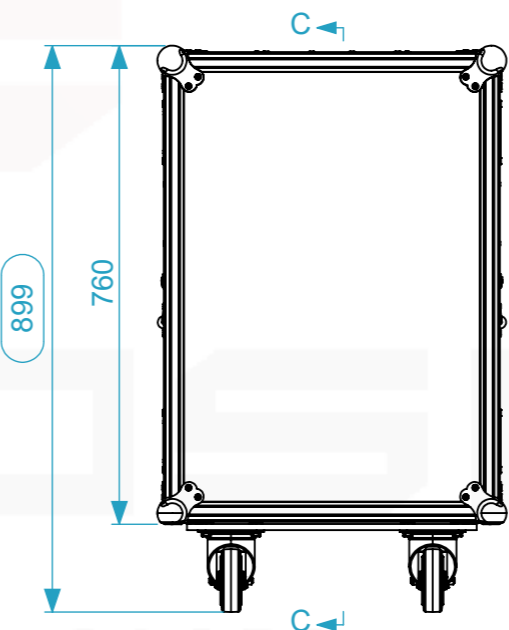

Internal Dimensions		
Width	Depth	Height
19"	490	16 UN
Weight	Approx. 20 Kg	
Wall Thickness	10mm	

General External Dimensions		Usable Inner Dimensions		Wood Inner Dimensions	
W	Width	Wi	Inside Width	WWi	Wood Inside Width
D	Depth	Di	Inside Depth	WDi	Wood Inside Depth
H	Height	Hi	Inside Height	WHi	Wood Inside Height

A3 This drawing must not be copied or disclosed without consent of the owner

Name	Date
rita.monteiro	18/05/2026
Reference	3013.011
Scale	1:12
units in mm	general tolerance 0.8mm
DO NOT SCALE	
Flight case Wardrobe	