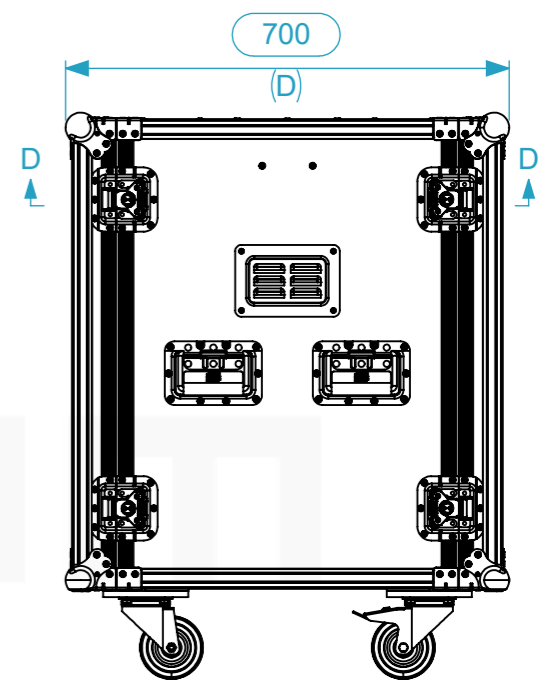

Internal Dimensions		
Width	Depth	Height
19"	490	16 UN
Weight	Approx. 20 Kg	
Wall Thickness	10mm	

General External Dimensions		Usable Inner Dimensions		Wood Inner Dimensions	
W	Width	Wi	Inside Width	WWi	Wood Inside Width
D	Depth	Di	Inside Depth	WDi	Wood Inside Depth
H	Height	Hi	Inside Height	WHi	Wood Inside Height

A3 This drawing must not be copied or disclosed without consent of the owner

Name	Date
rita.monteiro	18/05/2026
Reference	3013.011
Scale	1:12
units in mm	general tolerance 0.8mm
DO NOT SCALE	
Flight case Wardrobe	