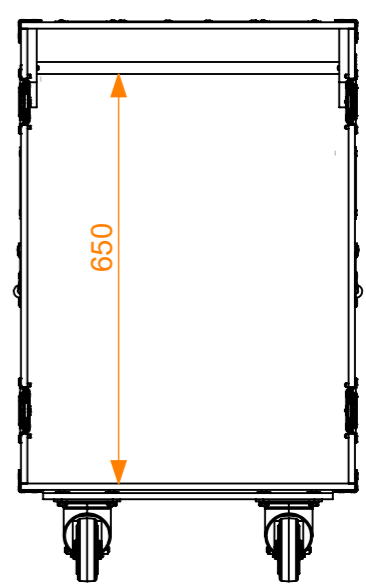

Internal Dimensions		
Width	Depth	Height
19"	490	16 UN
Weight	Approx. 20 Kg	
Wall Thickness	10mm	

General External Dimensions		Usable Inner Dimensions		Wood Inner Dimensions	
W	Width	Wi	Inside Width	WWi	Wood Inside Width
D	Depth	Di	Inside Depth	WDi	Wood Inside Depth
H	Height	Hi	Inside Height	WHi	Wood Inside Height

A3 This drawing must not be copied or disclosed without consent of the owner

Name	Date
rita.monteiro	18/05/2026
Reference	3013.011
Scale	1:12
units in mm	general tolerance 0.8mm
DO NOT SCALE	
Flight case Wardrobe	