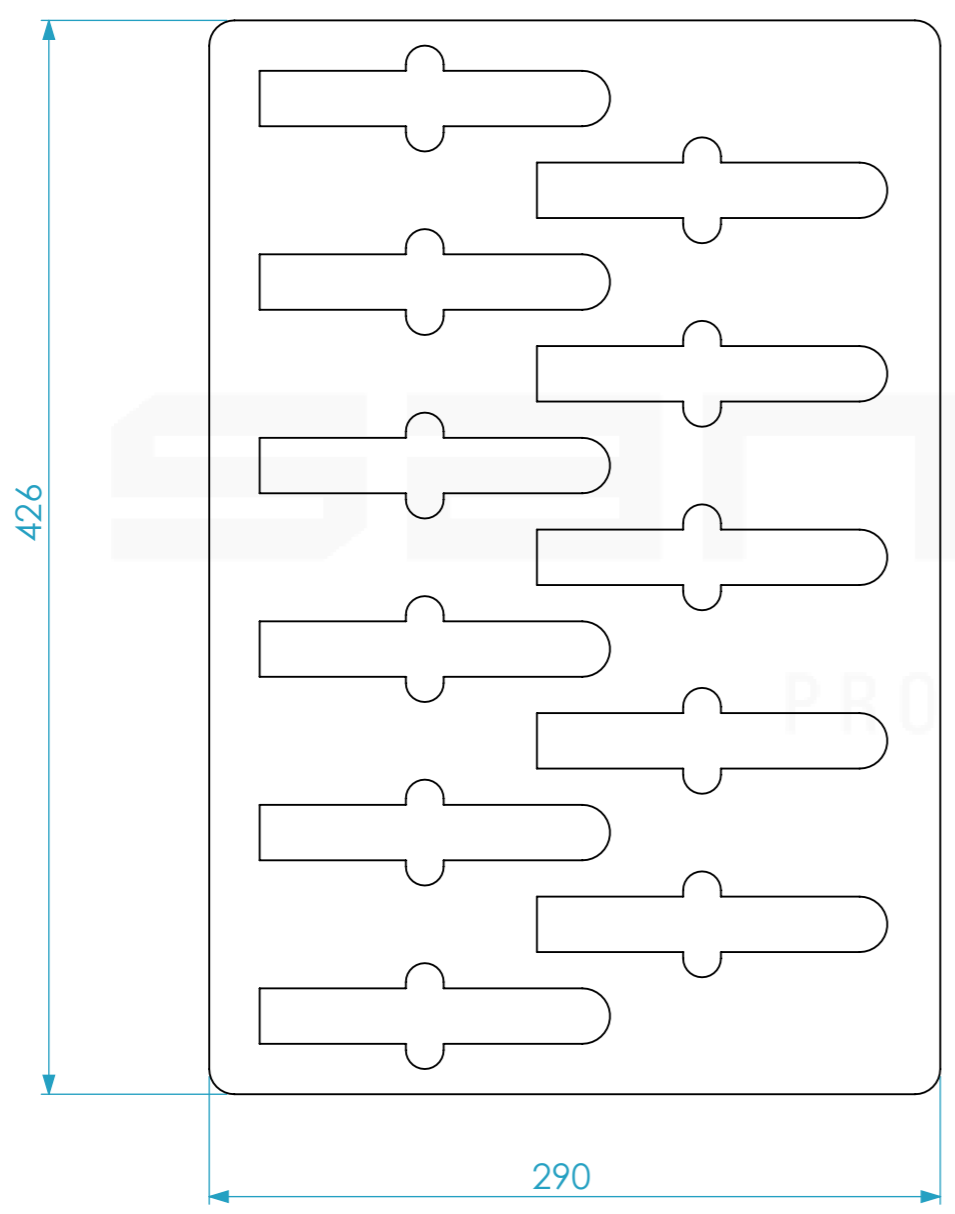

Foam Dimensions		
Width	Depth	Height
426	290	40
Weight	Approx. Kg	

Drawn by	Name	Date
CatarinaDuque	CatarinaDuque	12-12-2017
Reference	2768.100	
Scale	units in mm	general tolerance
1:3	DO NOT SCALE	0.8mm
ESPUMA FRESADA		
UPGRADE MASCARAS, 426X290X40+10MM		

This drawing must not be copied or disclosed without consent of the owner

A3