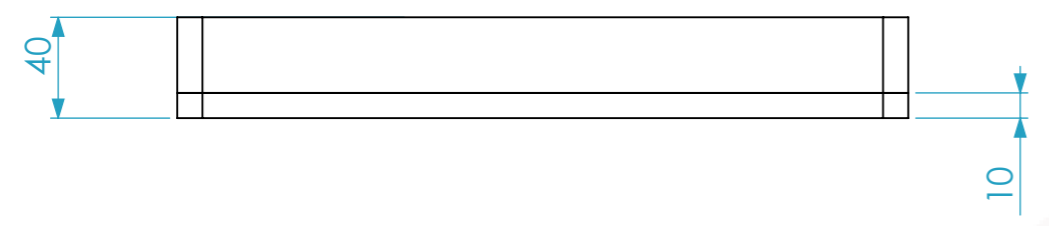

Foam Dimensions		
Width	Depth	Height
426	290	40
Weight	Approx. Kg	

Drawn by	Name	Date
CatarinaDuque	CatarinaDuque	12-12-2017
Reference	2768.100	
Scale	units in mm	general tolerance
1:3	DO NOT SCALE	0.8mm
ESPUMA FRESADA		
UPGRADE MASCARAS, 426X290X40+10MM		