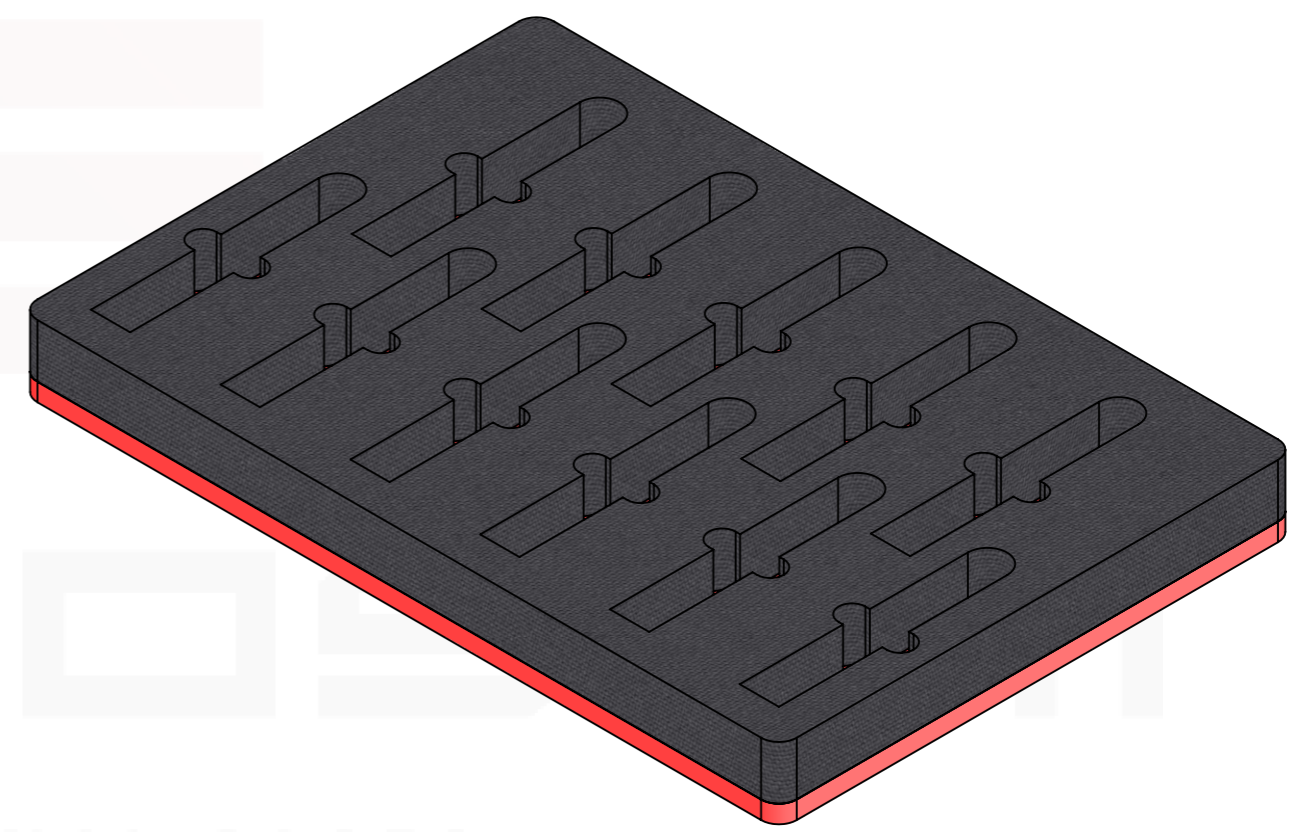

Foam Dimensions		
Width	Depth	Height
426	290	40
Weight	Approx. Kg	

Drawn by	Name	Date
CatarinaDuque	CatarinaDuque	12-12-2017
Reference	2768.100	
Scale	units in mm	general tolerance
1:3	DO NOT SCALE	0.8mm
ESPUMA FRESADA		
UPGRADE MASCARAS, 426X290X40+10MM		

This drawing must not be copied or disclosed without consent of the owner

A3