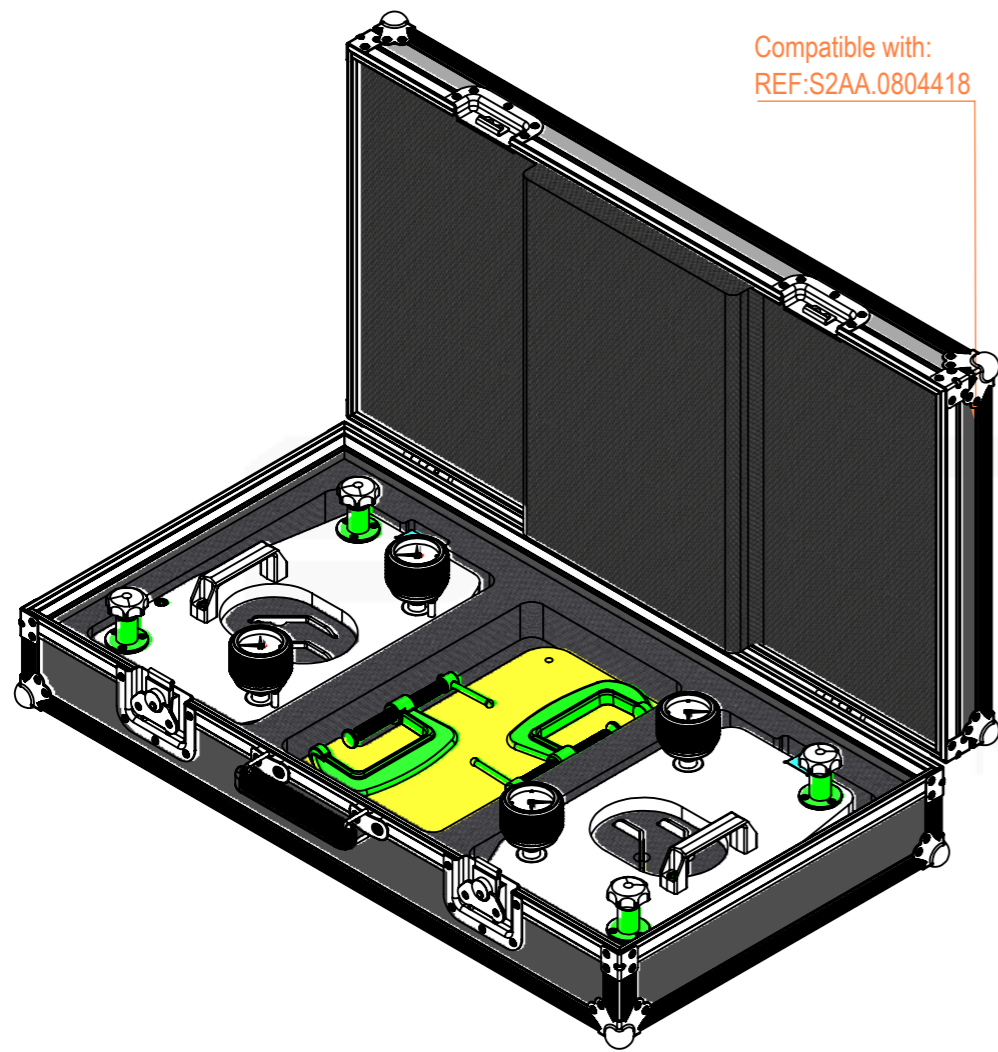

Internal Dimensions		
Width	Depth	Height
766	406	146
Weight	Approx. 0.76Kg	

Compatible with:
REF:S2AA.0804418

General External Dimensions	
W	Width
D	Depth
H	Height
Usable Inner Dimensions	
Wi	Inside Width
Di	Inside Depth
Hi	Inside Height
Wood Inner Dimensions	
WWi	Wood Inside Width
WDi	Wood Inside Depth
WHi	Wood Inside Height

	Name	Date
Drawn by	jose.couto	29/06/2022
Reference	2768.031	
Scale	units in mm	general tolerance
1:7	DO NOT SCALE	0.8mm
EHD fresada 766x406x50 +10mm fundo amarelo		

A3 This drawing must not be copied or disclosed without consent of the owner