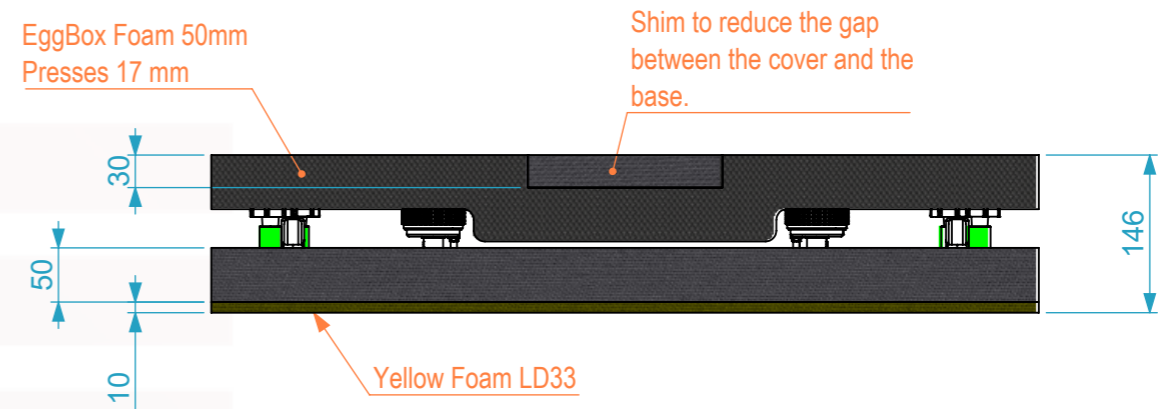

Internal Dimensions		
Width	Depth	Height
766	406	146
Weight	Approx. 0.76Kg	

Compatible with:
REF:S2AA.0804418

General External Dimensions	
W	Width
D	Depth
H	Height
Usable Inner Dimensions	
Wi	Inside Width
Di	Inside Depth
Hi	Inside Height
Wood Inner Dimensions	
WWi	Wood Inside Width
WDi	Wood Inside Depth
WHi	Wood Inside Height

	Name	Date
Drawn by	jose.couto	29/06/2022
Reference	2768.031	
Scale	units in mm	general tolerance
1:7	DO NOT SCALE	0.8mm
EHD fresada 766x406x50 +10mm fundo amarelo		

A3 This drawing must not be copied or disclosed without consent of the owner