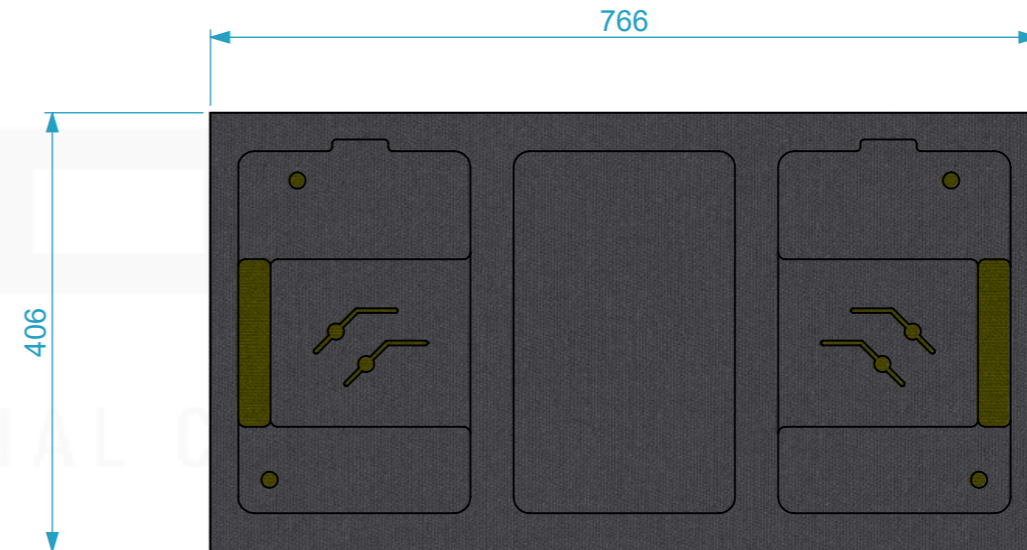

Internal Dimensions		
Width	Depth	Height
766	406	146
Weight	Approx. 0.76Kg	

Compatible with:
REF:S2AA.0804418

General External Dimensions	
W	Width
D	Depth
H	Height
Usable Inner Dimensions	
Wi	Inside Width
Di	Inside Depth
Hi	Inside Height
Wood Inner Dimensions	
WWi	Wood Inside Width
WDi	Wood Inside Depth
WHi	Wood Inside Height

	Name	Date
Drawn by	jose.couto	29/06/2022
Reference	2768.031	
Scale	units in mm	general tolerance
1:7	DO NOT SCALE	0.8mm
EHD fresada 766x406x50 +10mm fundo amarelo		

A3 This drawing must not be copied or disclosed without consent of the owner