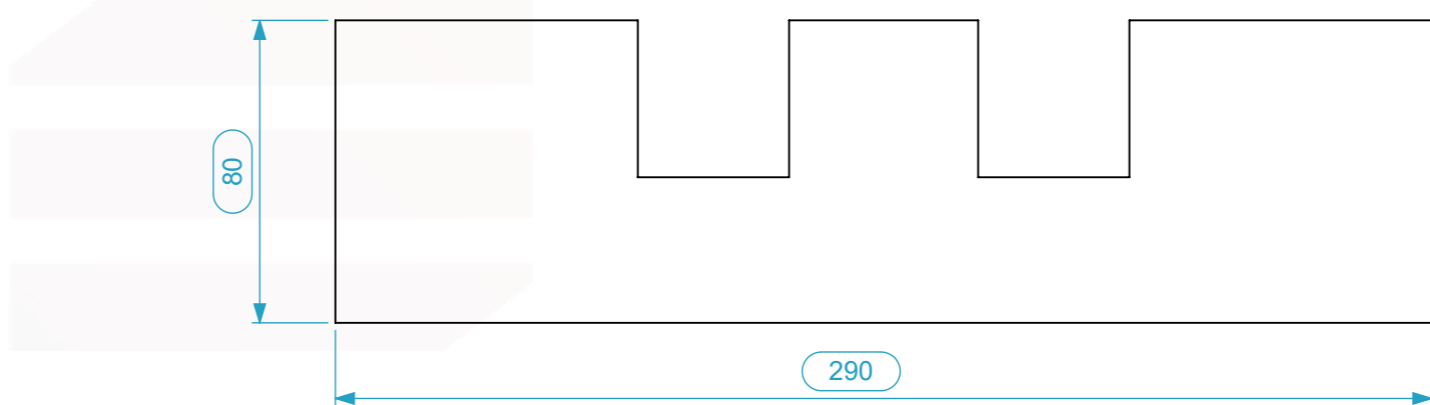

Internal Dimensions		
Width	Depth	Height
290	80	-
Weight	Approx. 0.02 Kg	
Wall Thickness		40mm

General External Dimensions	
W	Width
D	Depth
H	Height

	Name	Date
Drawn by	CarlaSilva	14/01/2020
Reference	2768.023	
Scale	units in mm	general tolerance
1:2	DO NOT SCALE	0.8mm
Espuma distanciadora 4 290 x 80 x 40 mm		